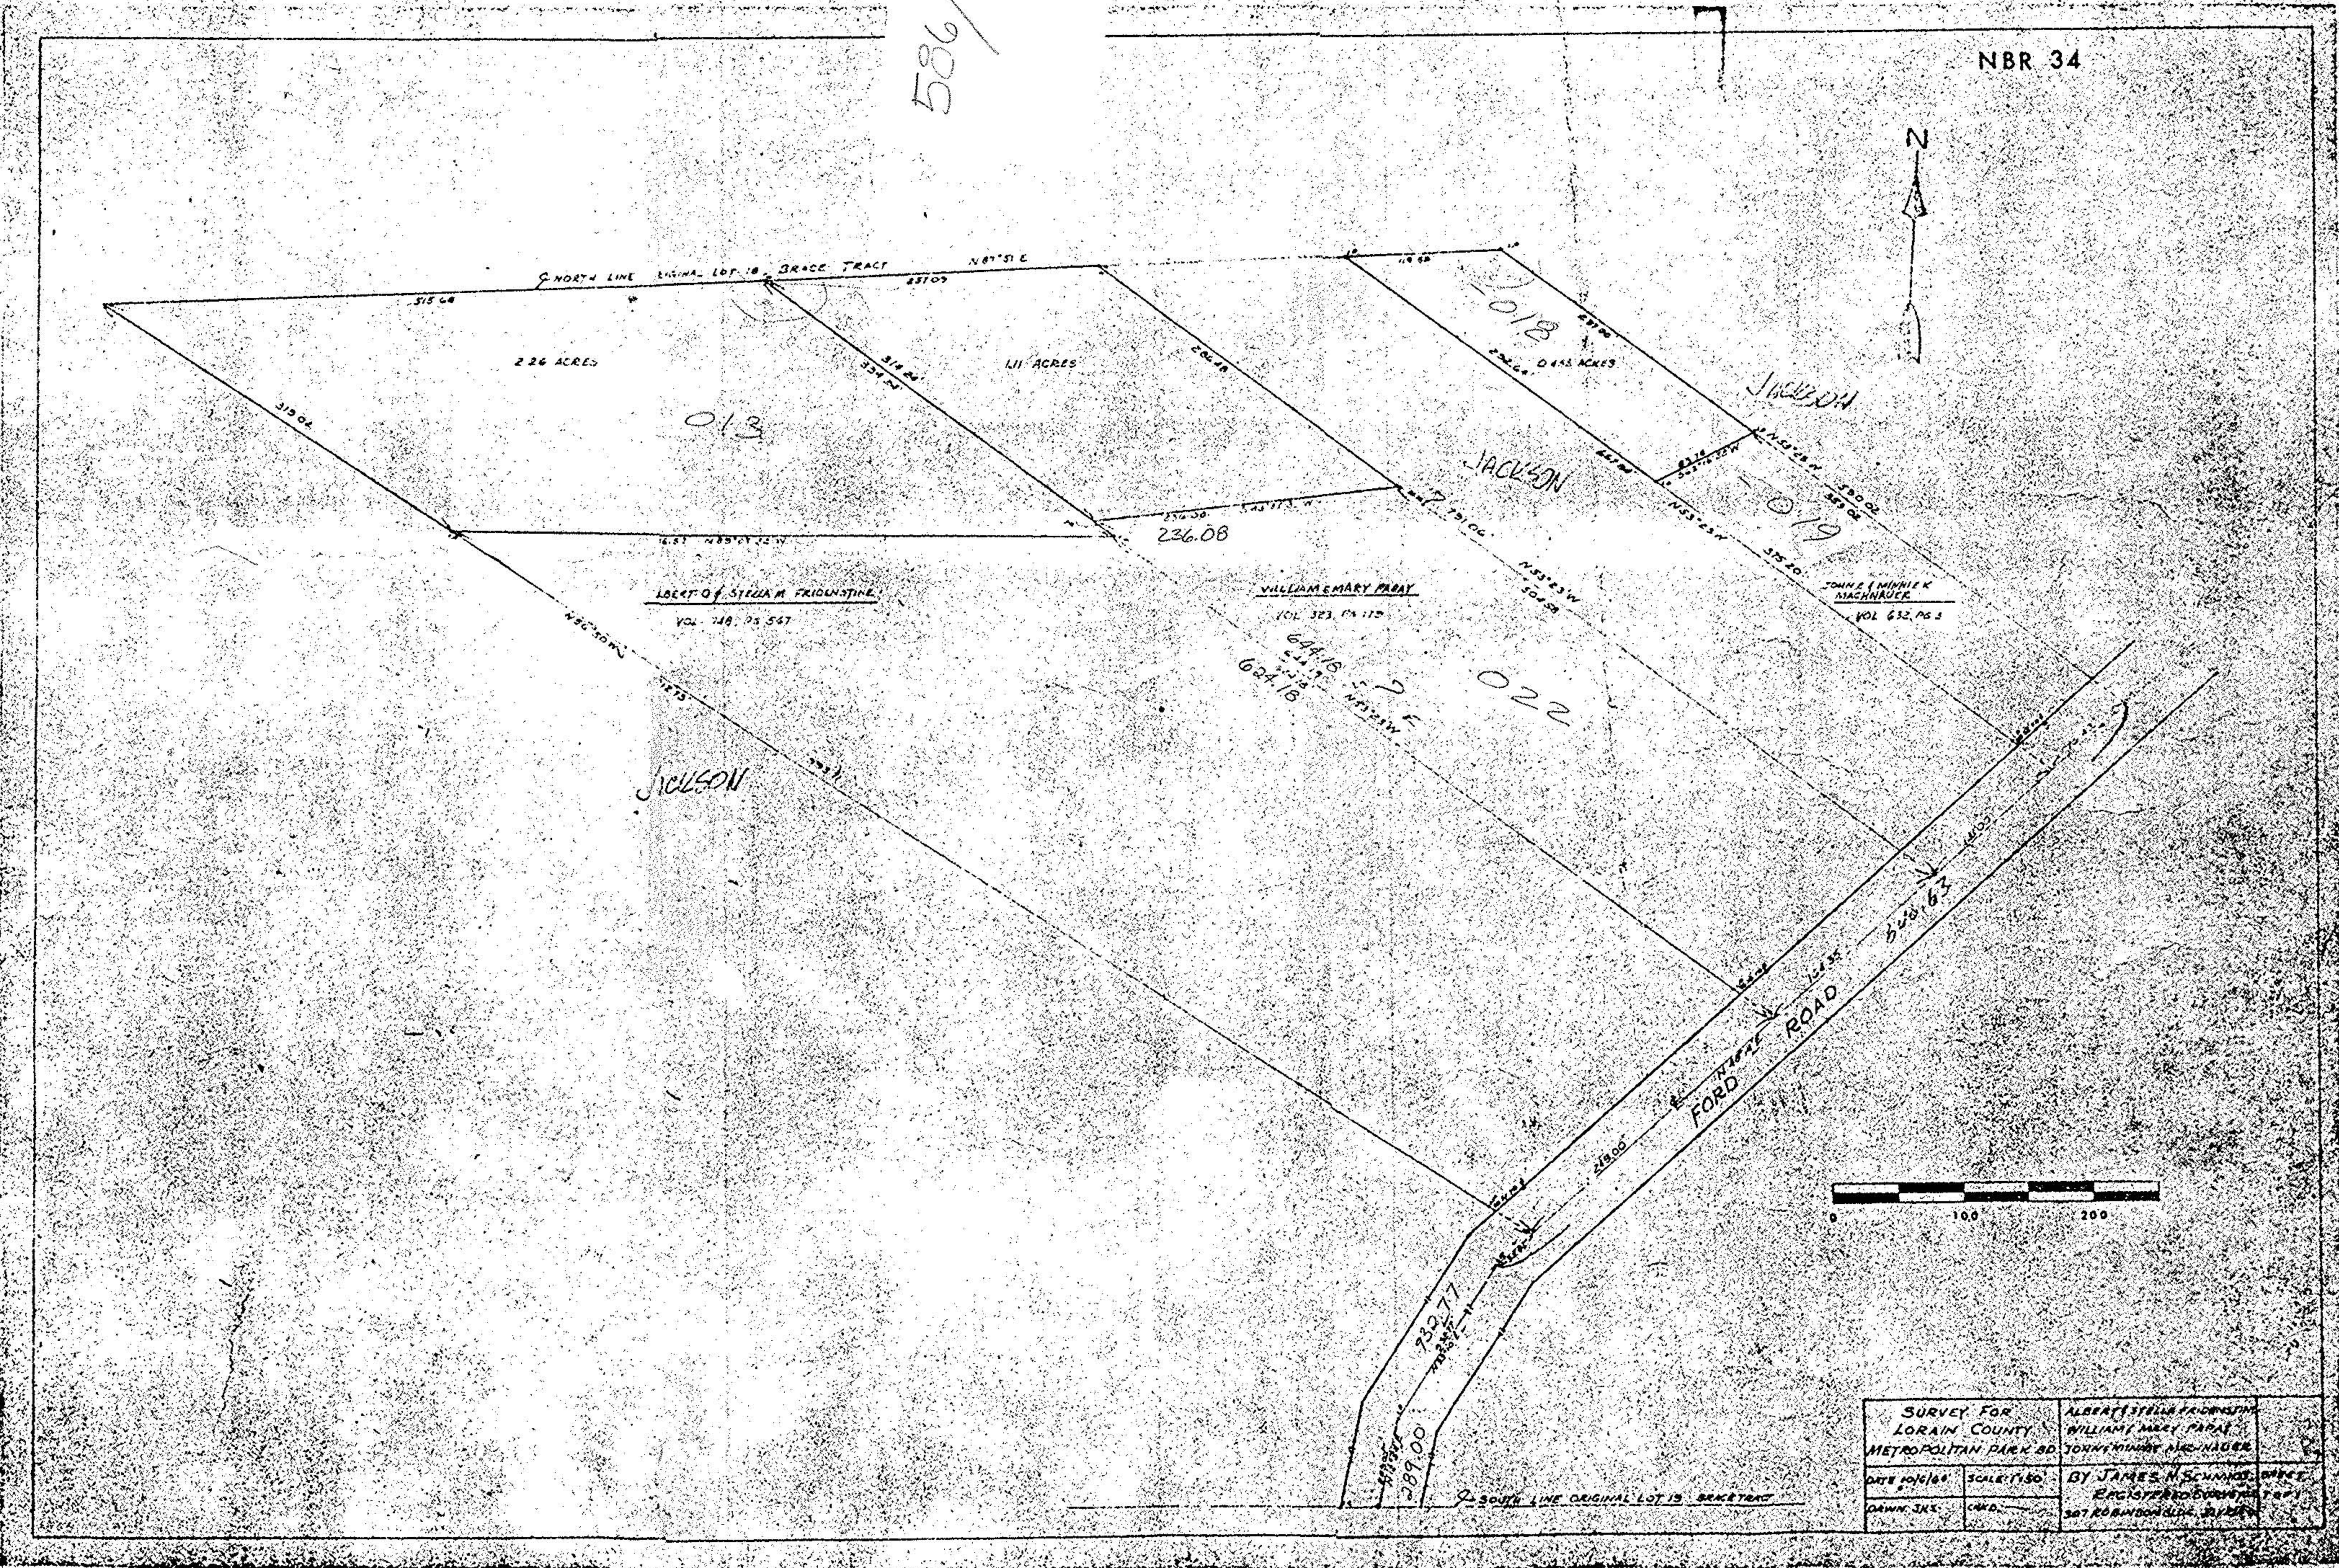

586/37

NBR 34

SURVEY FOR LORAIN COUNTY METROPOLITAN PARK BD		ALBERT STELLA FRIDUNSTINE WILLIAM & MARY PARAY JOHN E & MINNIE K MACHAUCE
DATE 10/6/64	SCALE 1"=50'	BY JAMES H. SCHWABER, SURVEYOR
DAWN JKS	CWD	REGISTERED SURVEYOR FEB 1 1967 ROYALTON OHIO

NBR 34

NBR 34