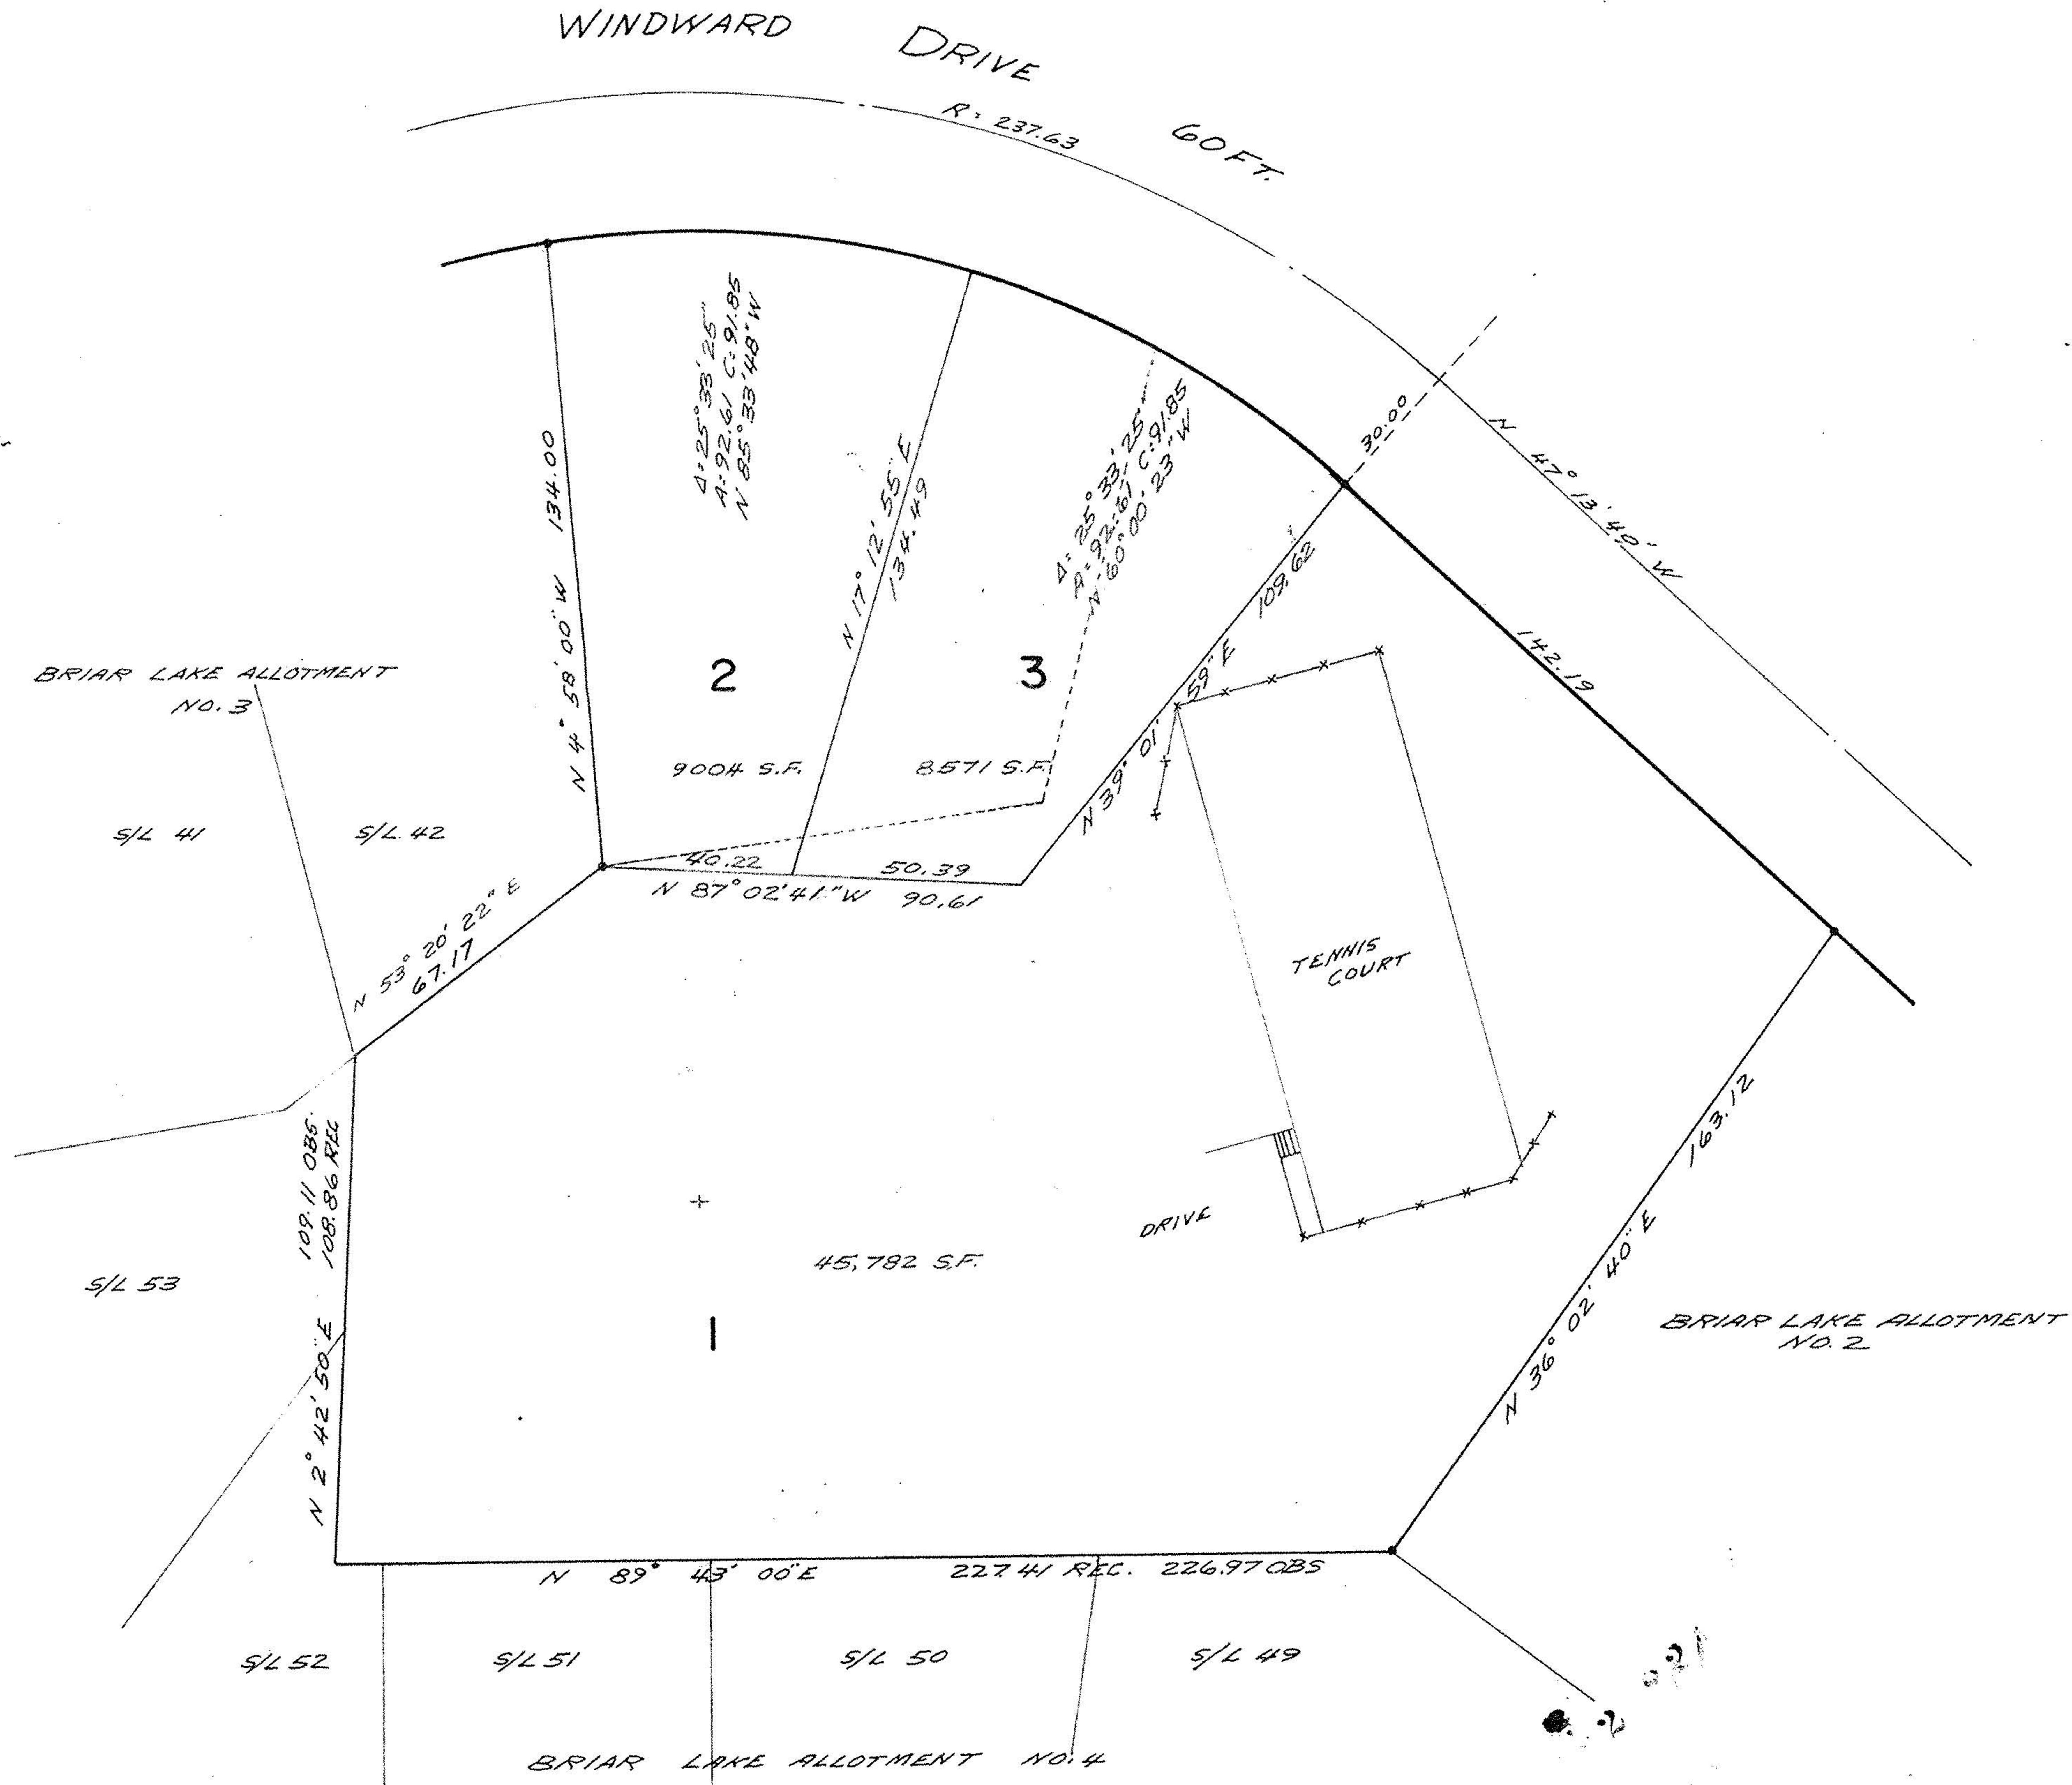

PROPERTY SPLIT  
FOR

# WILLA J. DESMIT

SITUATED IN THE CITY OF ELYRIA, COUNTY  
OF LORAIN AND STATE OF OHIO, AND KNOWN  
AS BEING PART OF ORIGINAL ELYRIA TOWN-  
SHIP LOT NO. 24.

JUNE 20, 1989  
SCALE: 1"=30'

#18713

APPROVED  
LORAIN CO.  
MAP DEPT.  
DATE 11-8-89  
PAGE 6-34  
BY *W. J. Desmit*  
VOID  
AFTER

18713

JAMES A. RESAR, P.E.  
OHIO REG. SURVEYOR NO. 6361

#18713