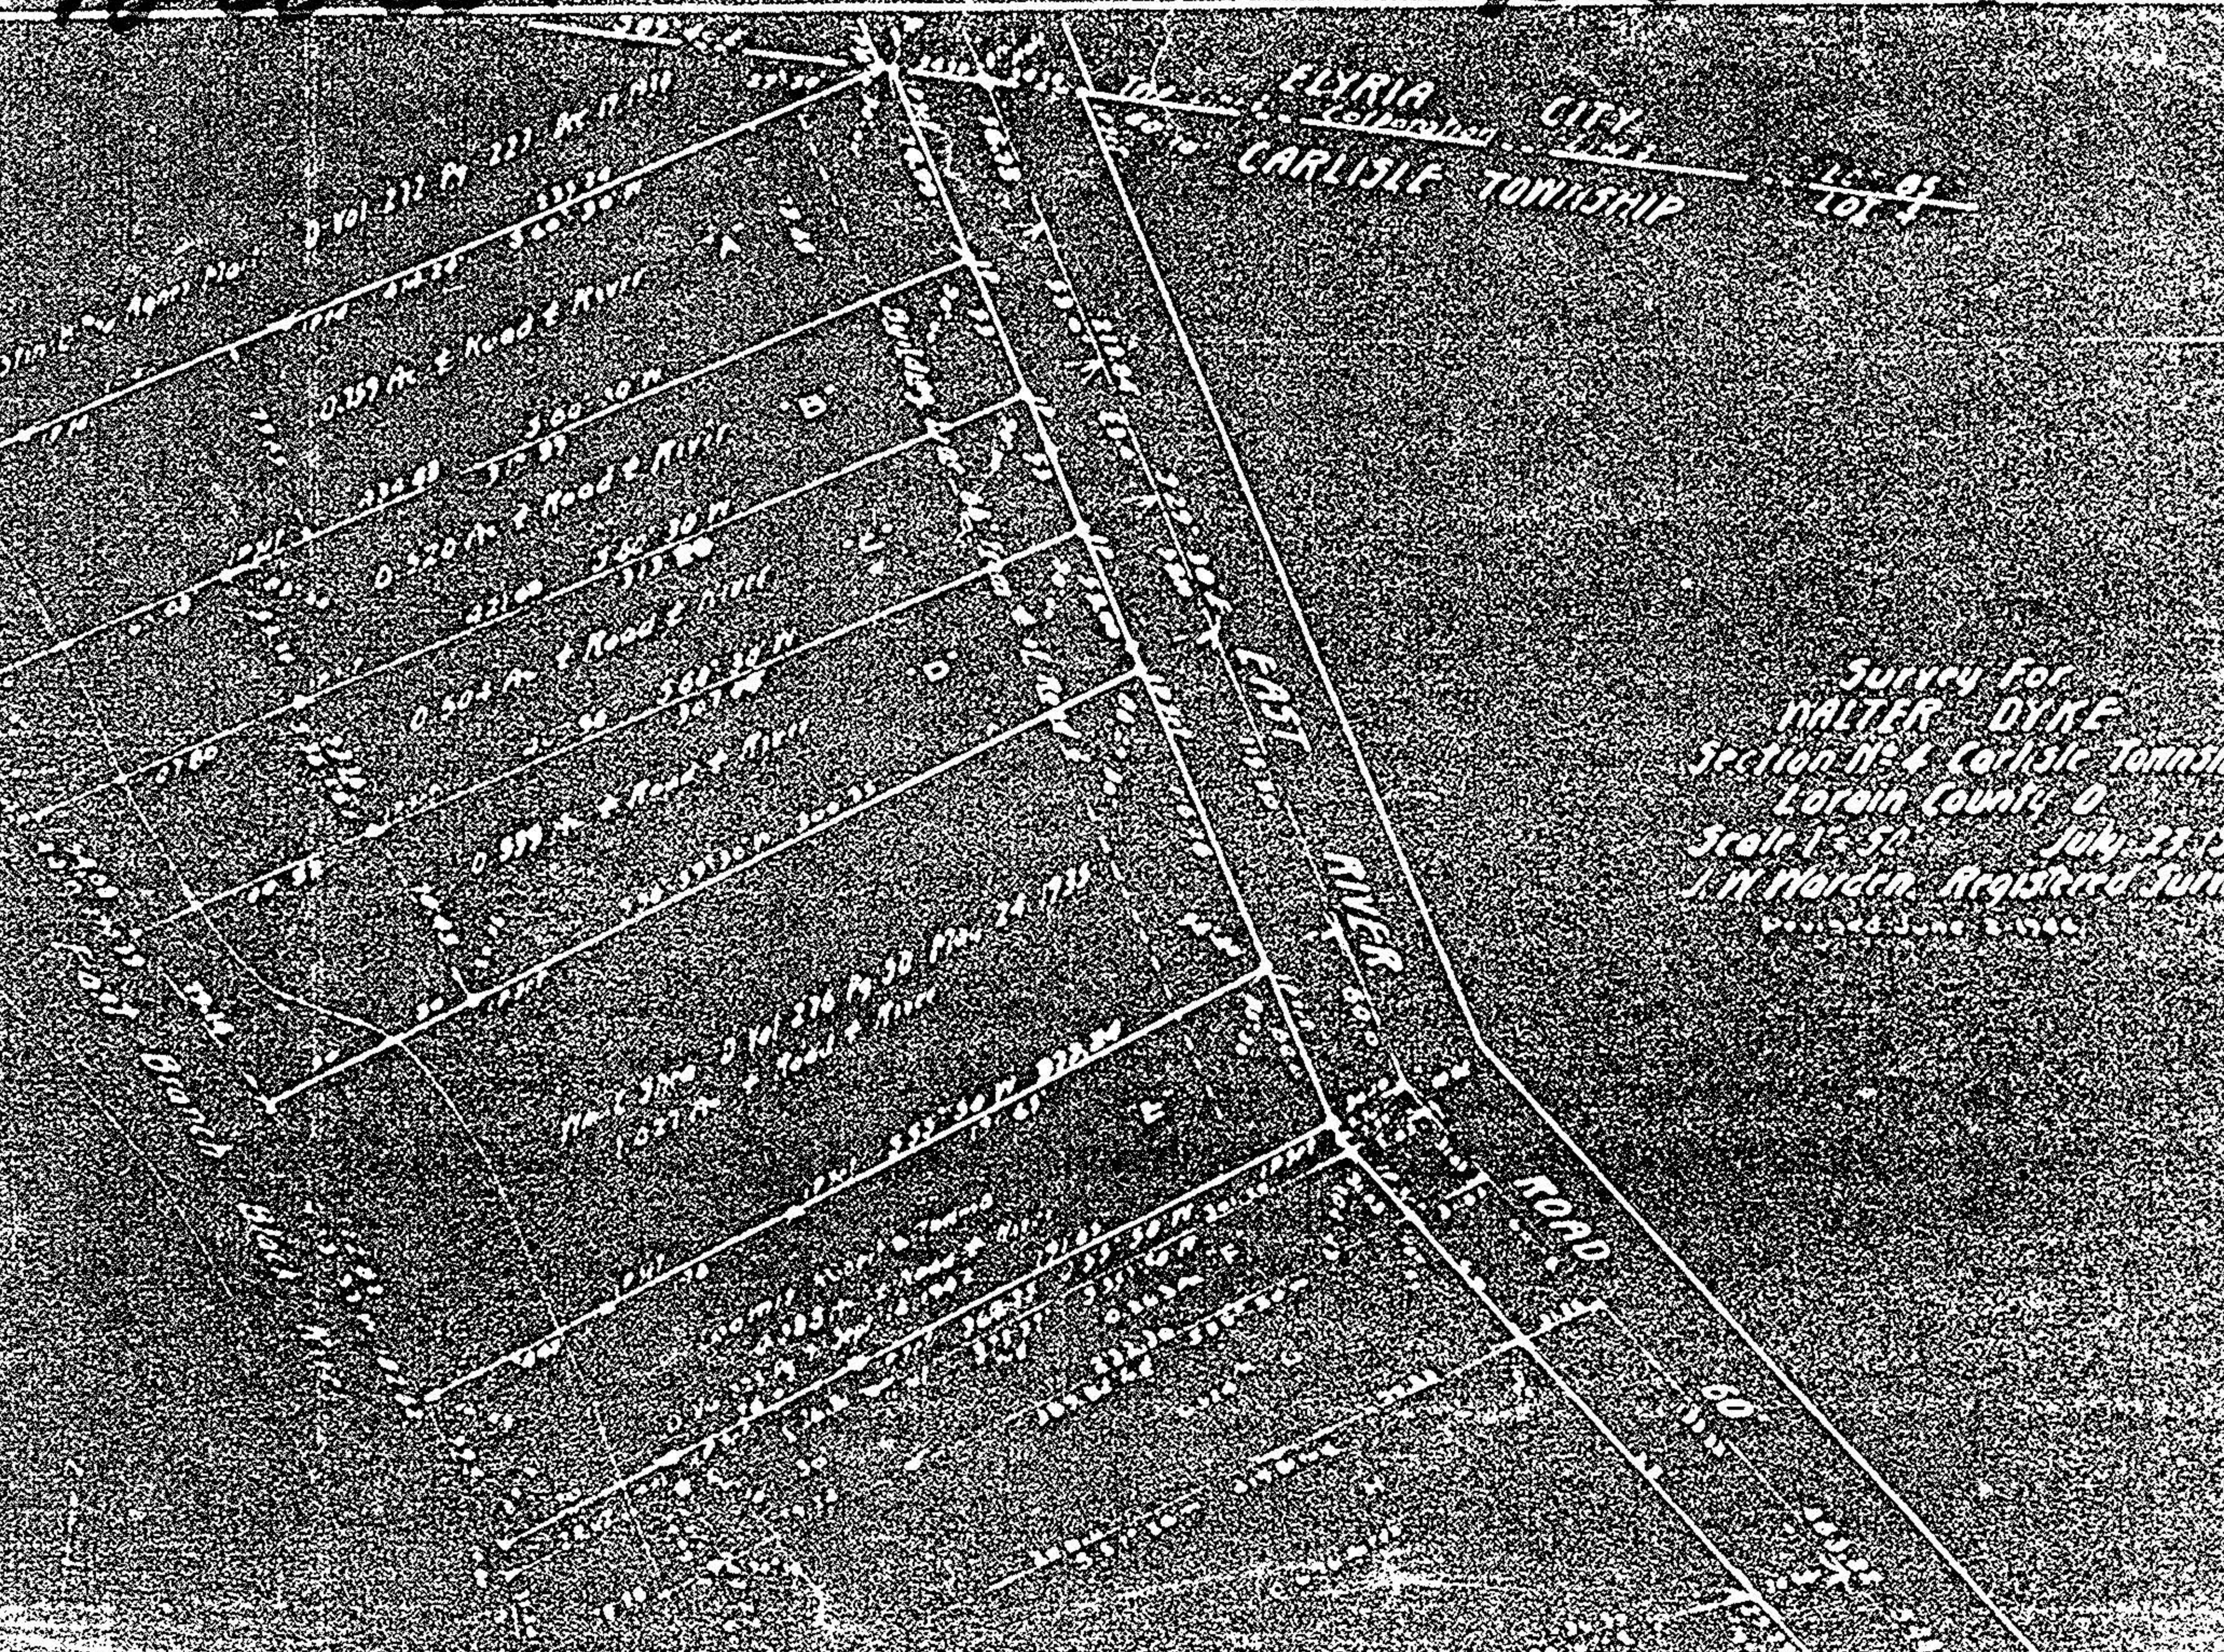

10-00-004

10-00-004

ELYRIA CITY
CARLISLE TOWNSHIP

Lot 4

Survey for
 WALTER DYKE
 Section No. 4 Carlisle Township
 Lorain County, O.
 Scale 1" = 50' July 23, 1904
 J. W. Warden, Registered Surveyor
 Bound June 2, 1905