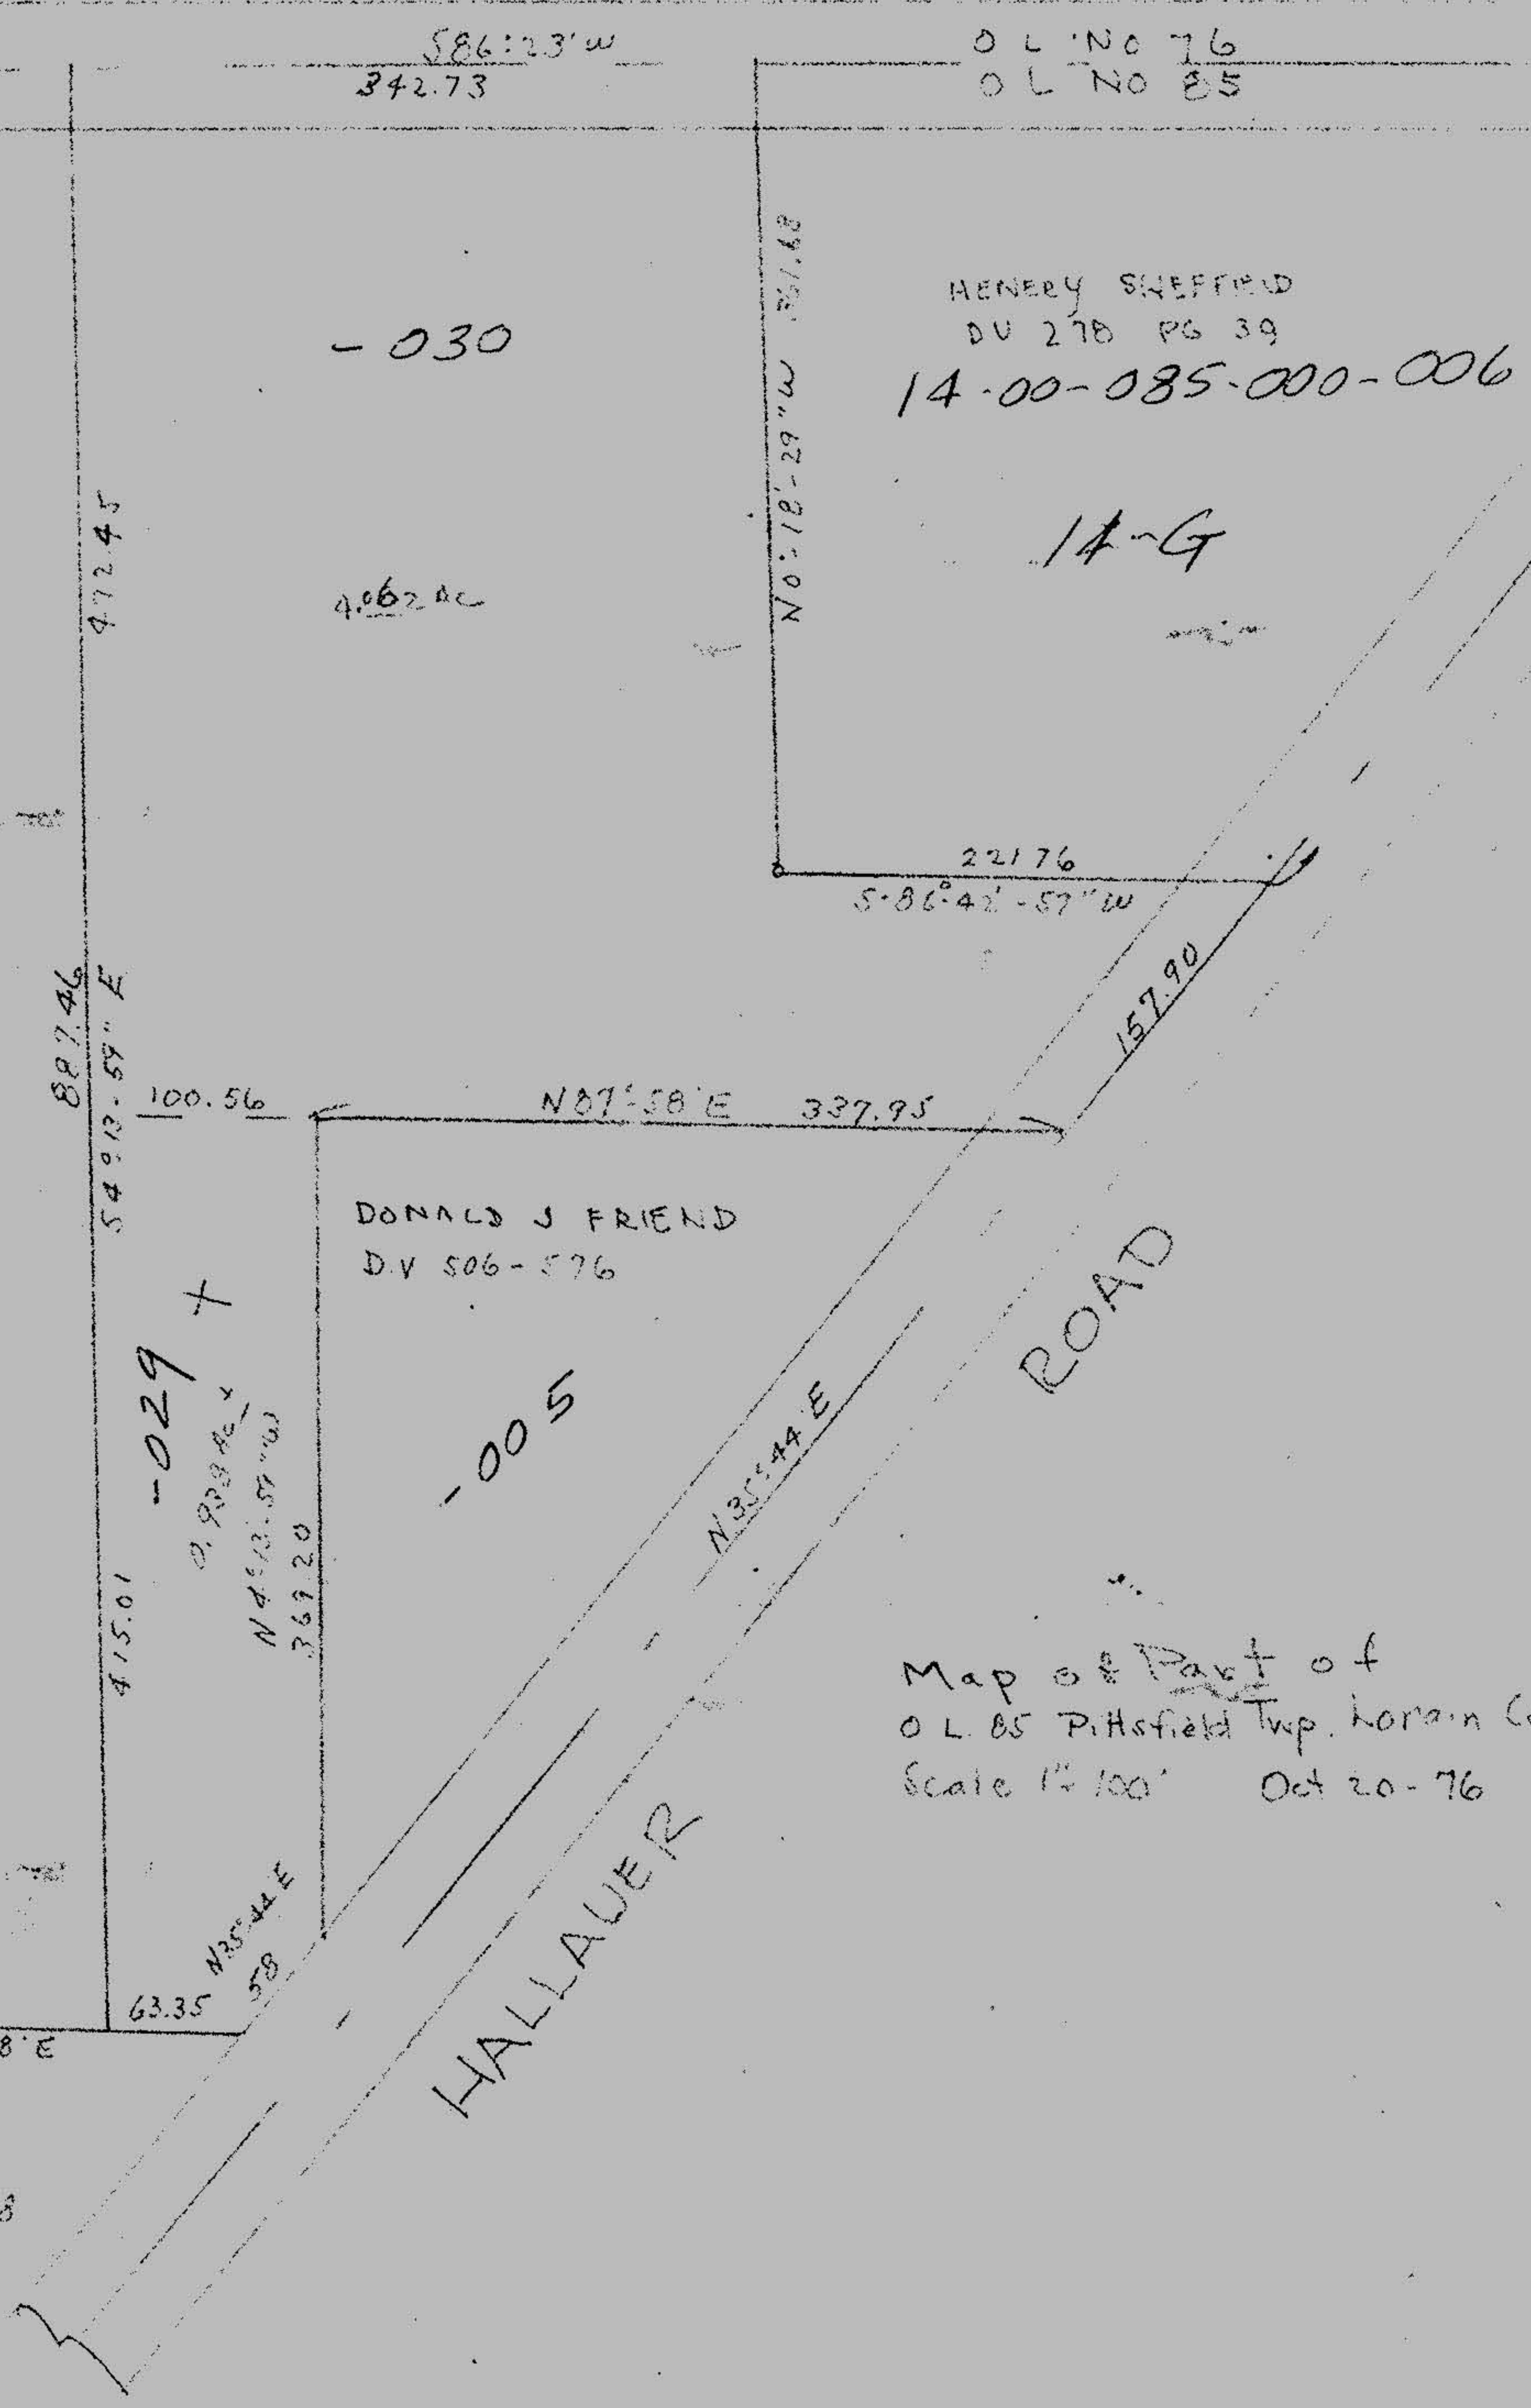

WAKEMAN - LAGRANGE - RICHFIELD RD 60' 303'

Allen & Alice
Harrison
DV 1021-602

Pearl
Magyar
Vol 791-258

Map of Part of
O.L. 85 Pittsfield Twp. Lorain Co Ohio
Scale 1" = 100' Oct 20-76