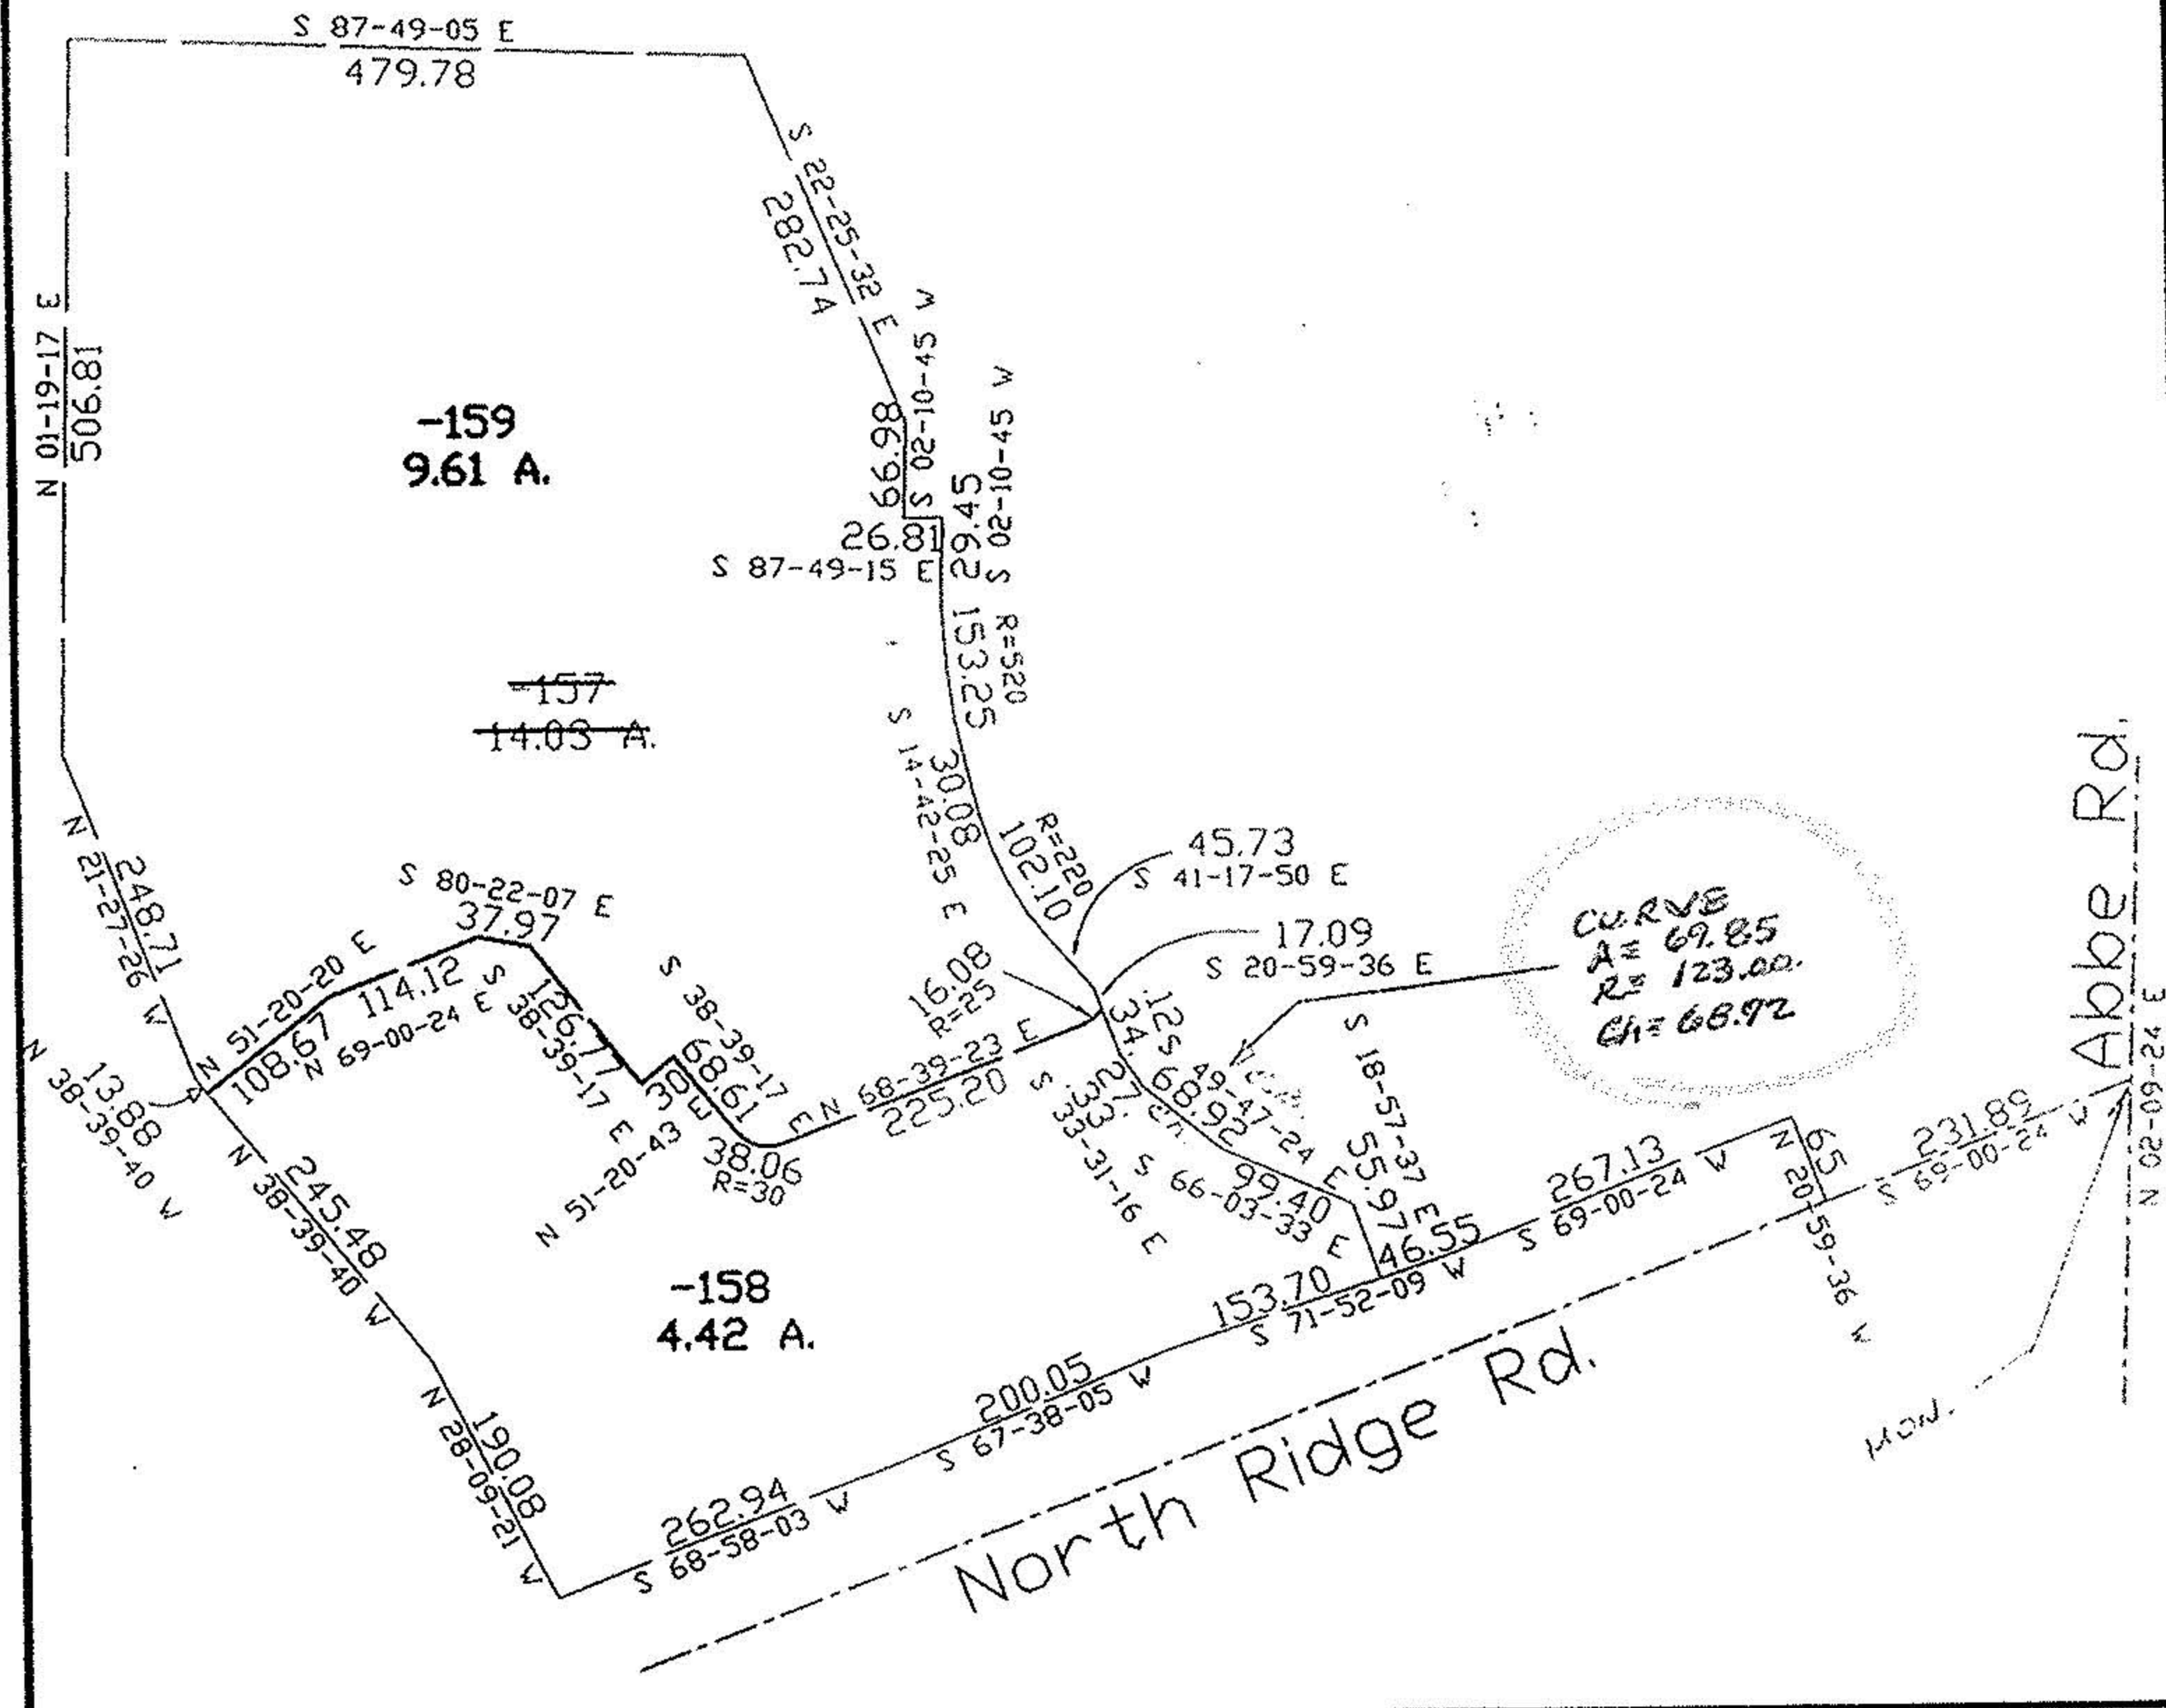

SEE 18-00-028-B

PARENT PARCEL: 03-00-012-000-157  
 CHILD PARCEL: 03-00-012-000-158, 159  
 STARTING POINT: cl. of Abbe Rd. & cl. of North Ridge Rd.

NO. 22383

**SPLITS/DEEDS PROCESSED**  
 LORAIN COUNTY TAX MAP DEPARTMENT  
 226 MIDDLE AVE. ELYRIA, OHIO

SURVEYED BY: Mark Allen Yeager  
 CLOSURE: 0.04:10.000  
 MAP PAGE(S): 03-00-012-B  
 APPROVED BY: koc DATE: 12/2/97  
 SCALE: 1"=200' PRIOR INSTRUMENT: OR 1310/887