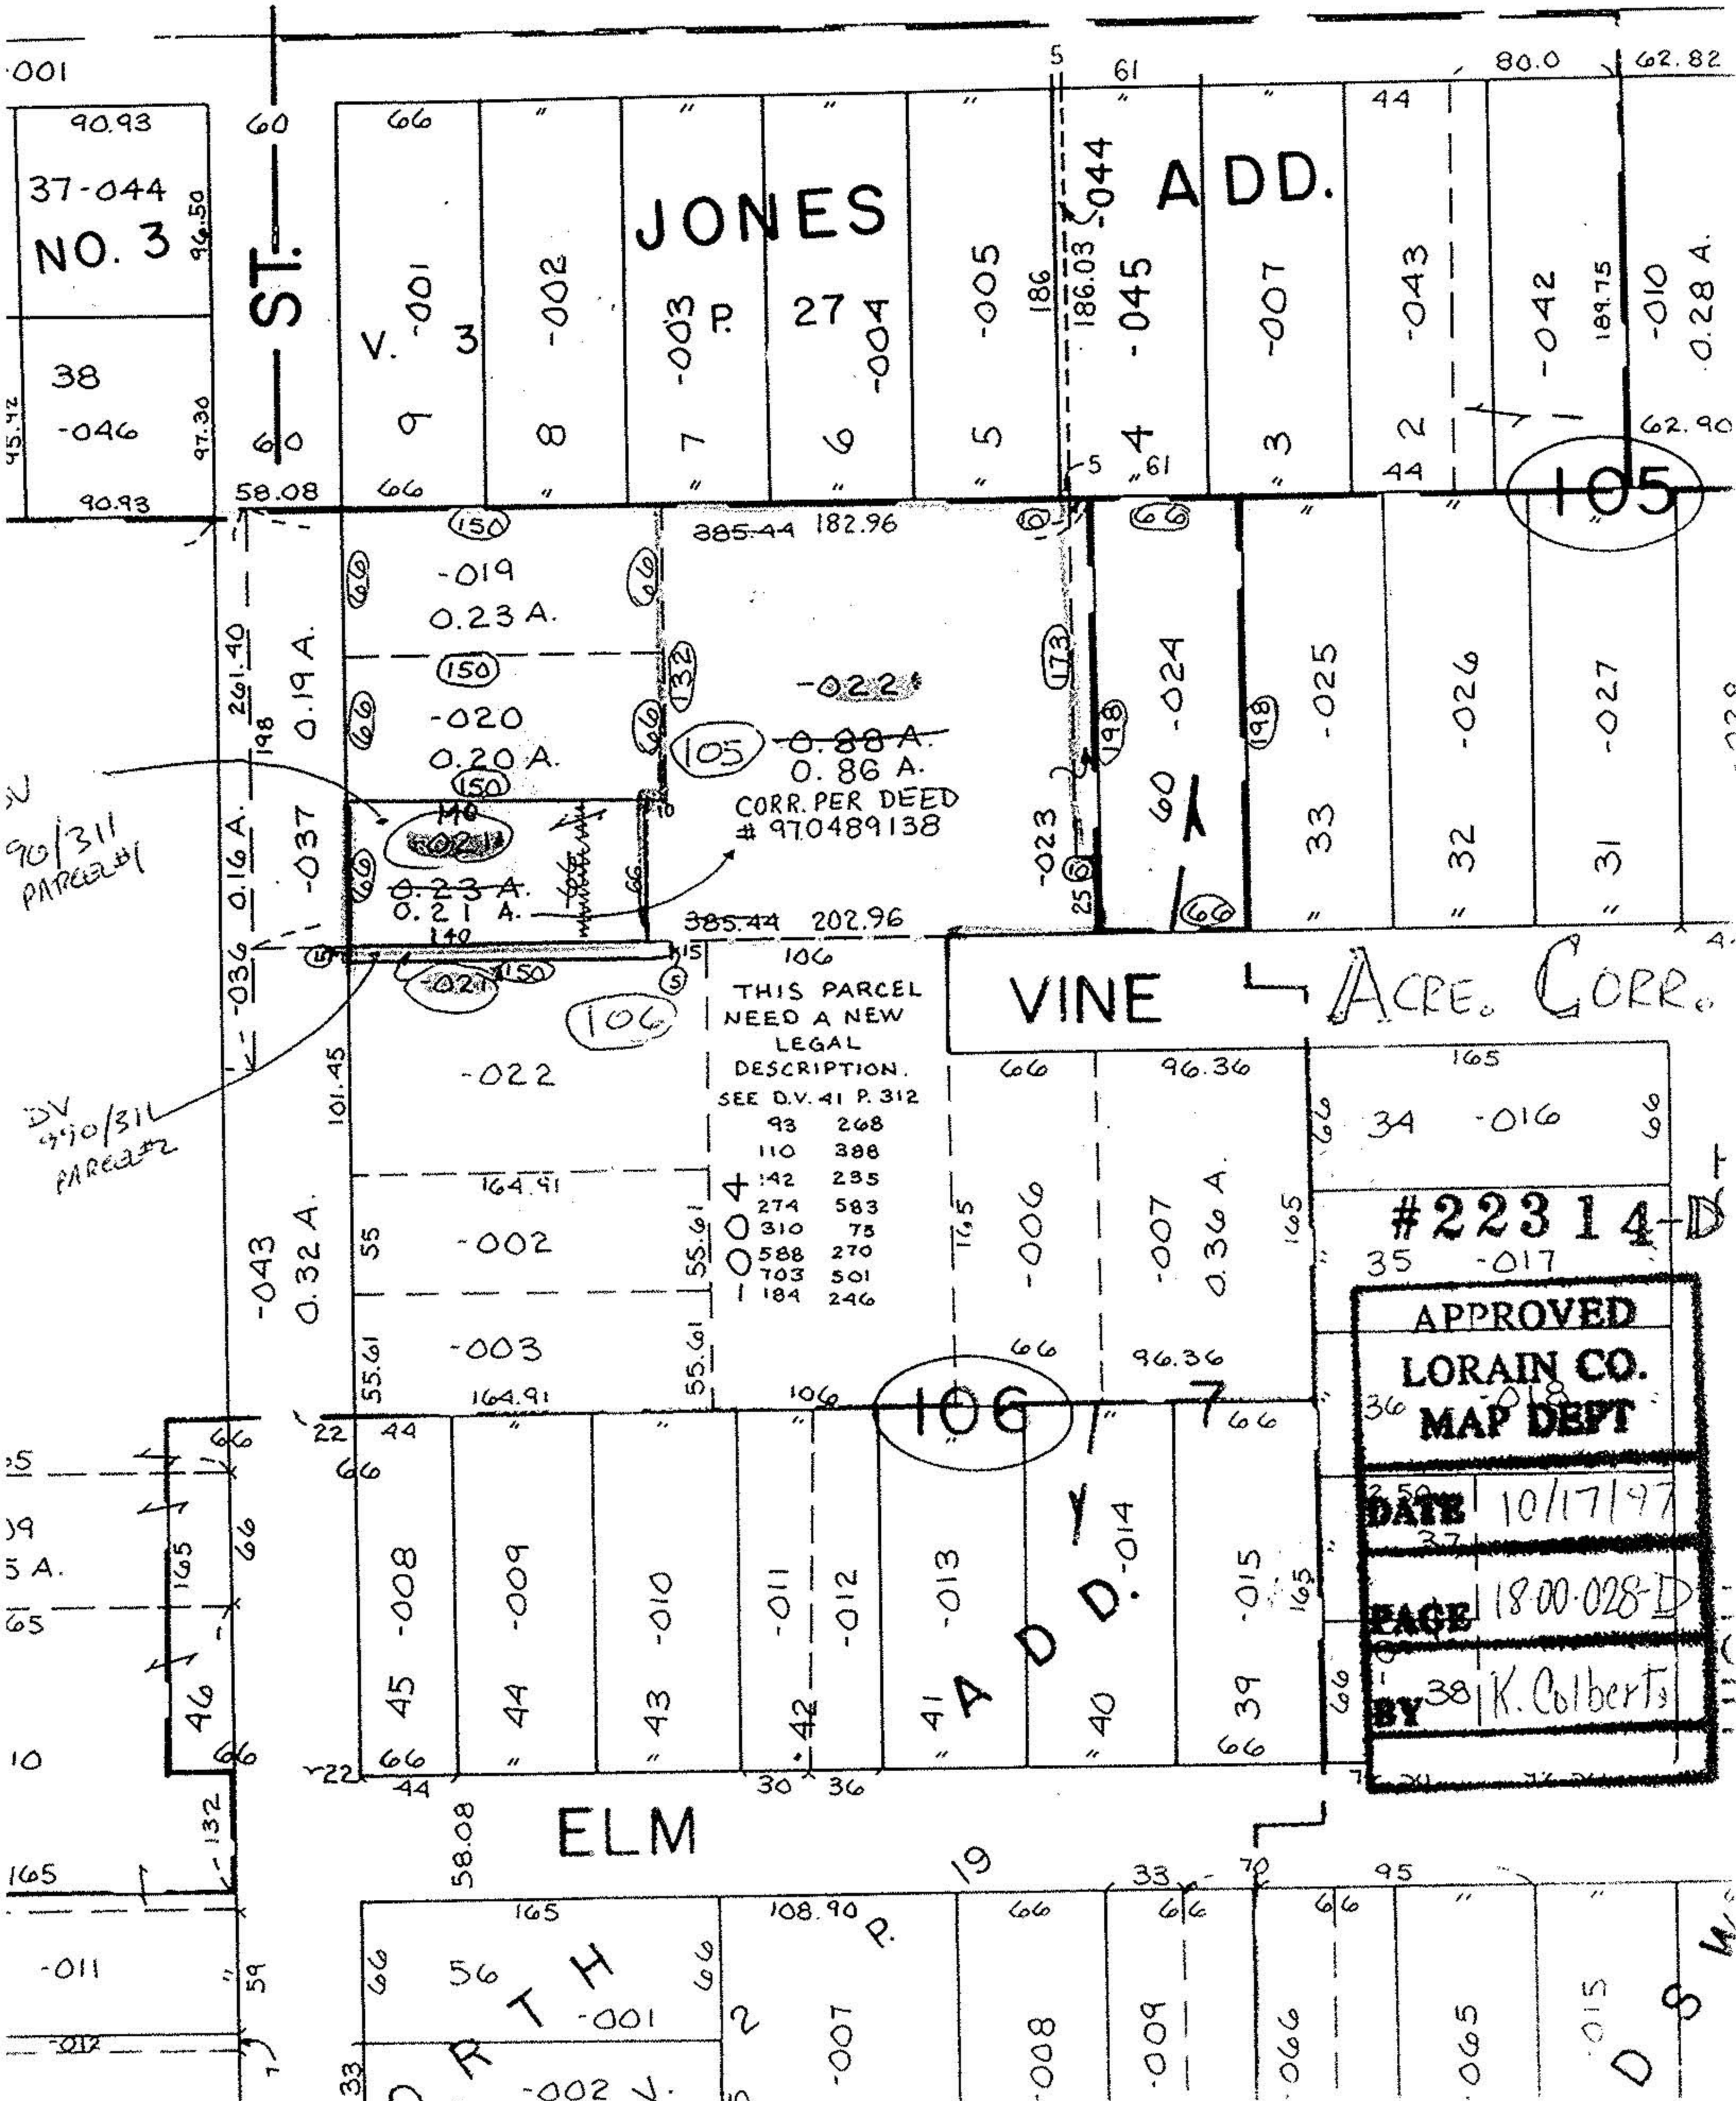

SEE 18-00-028-B

PARENT PARCEL: 03-00-012-000-157  
 CHILD PARCEL: 03-00-012-000-158, 159  
 STARTING POINT: cl. of Abbe Rd. & cl. of North Ridge Rd.

NO. 22383

**SPLITS/DEEDS PROCESSED**  
 LORAIN COUNTY TAX MAP DEPARTMENT  
 226 MIDDLE AVE. ELYRIA, OHIO

SURVEYED BY: Mark Allen Yeager  
 CLOSURE: 0.04:10.000  
 MAP PAGE(S): 03-00-012-B  
 APPROVED BY: koc DATE: 12/2/97  
 SCALE: 1"=200' PRIOR INSTRUMENT: OR 1310/887