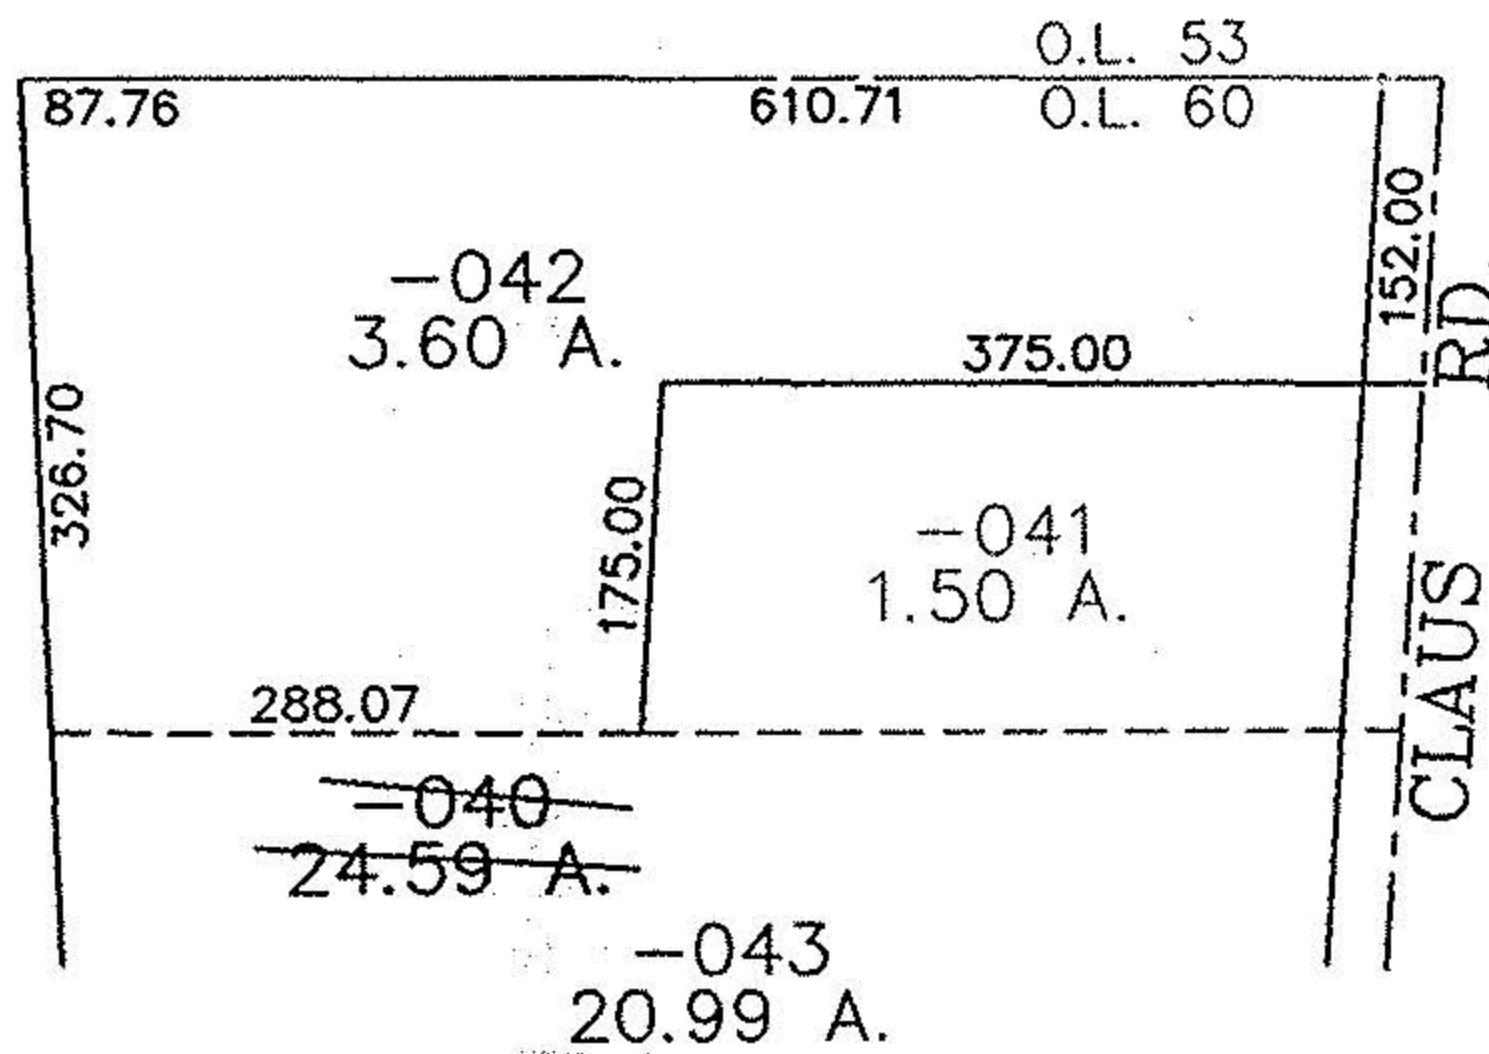

PARENT PARCEL: 01-00-060-000-040

CHILD PARCEL: 01-00-060-000-042, -043

STARTING POINT: CENTERLINE OF CLAUS RD. & O.L. 60

NO. 00966

**SPLITS/DEEDS PROCESSED**

LORAIN COUNTY TAX MAP DEPARTMENT  
226 MIDDLE AVE. ELYRIA, OHIO

SURVEYED BY: CHARLES P. WARYU

CLOSURE: 0.00 : 10.000

MAP PAGE(S): 1-K

APPROVED BY: JAH DATE: 1-18-02

SCALE: 1" = 200' PRIOR INSTRUMENT: OR 591/487