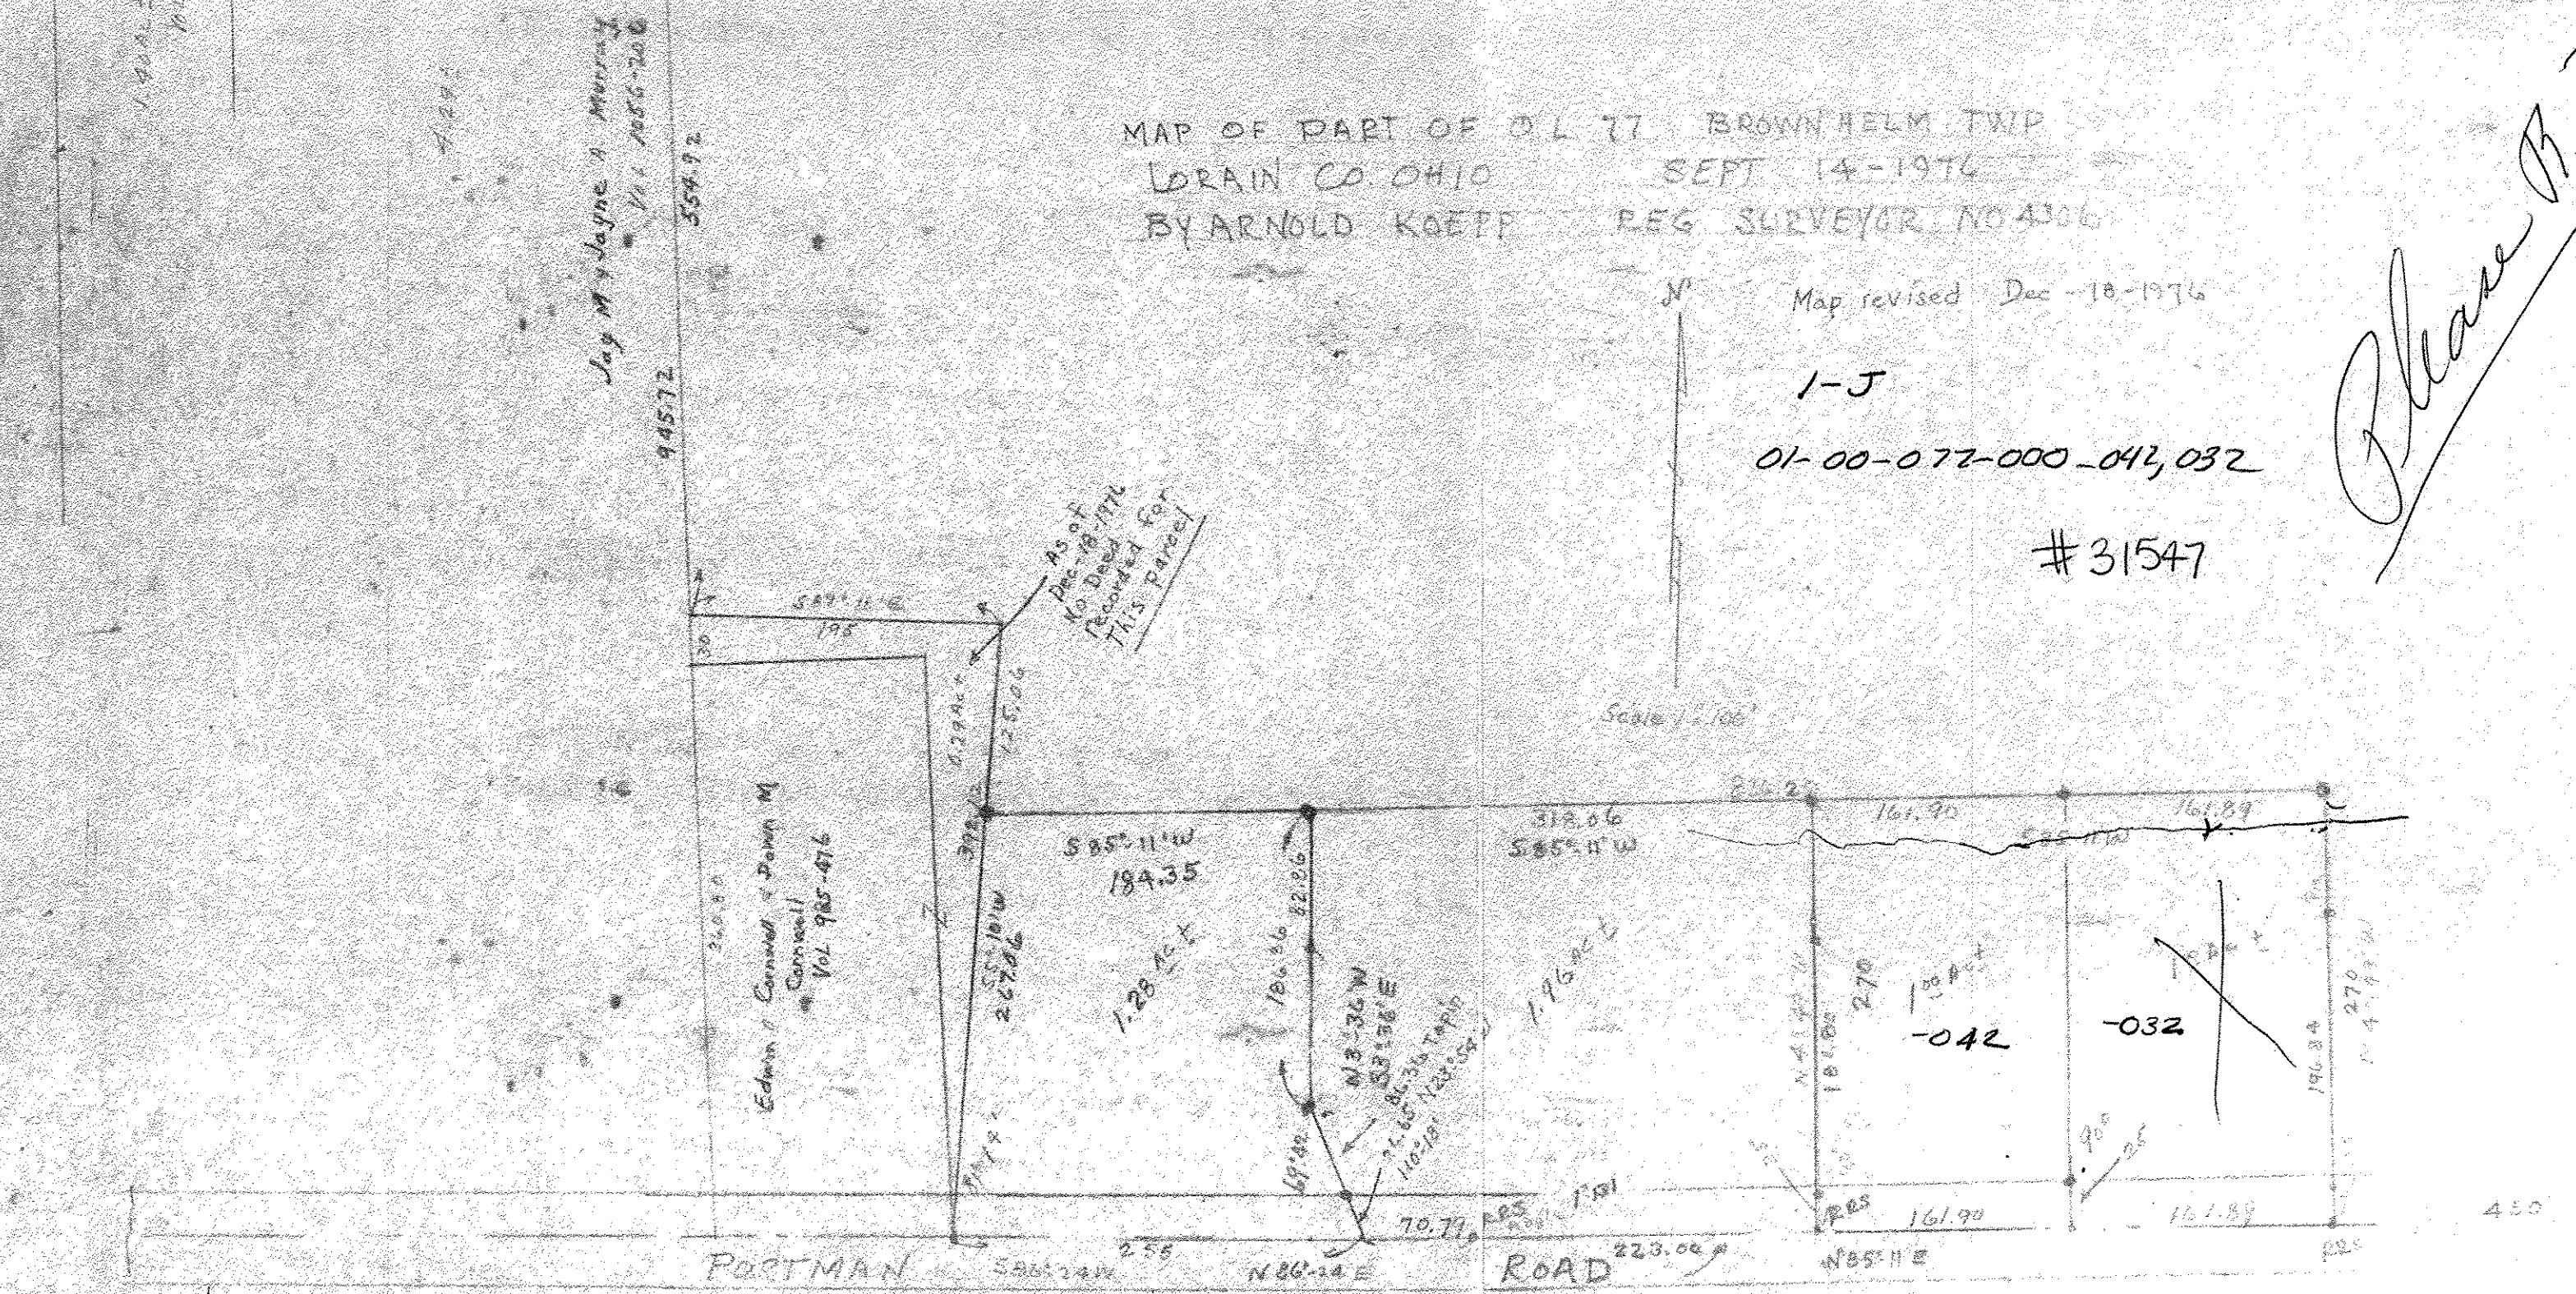

MAP OF PART OF D.L. 77 BROWN HELL TWP
 LORAIN CO. OHIO
 BY ARNOLD KOEPP REG. SURVEYOR NO 4306

Map revised Dec -10-1976

1-J

01-00-072-000-042,032

#31547

Please Return

660-00-1

660-00-1