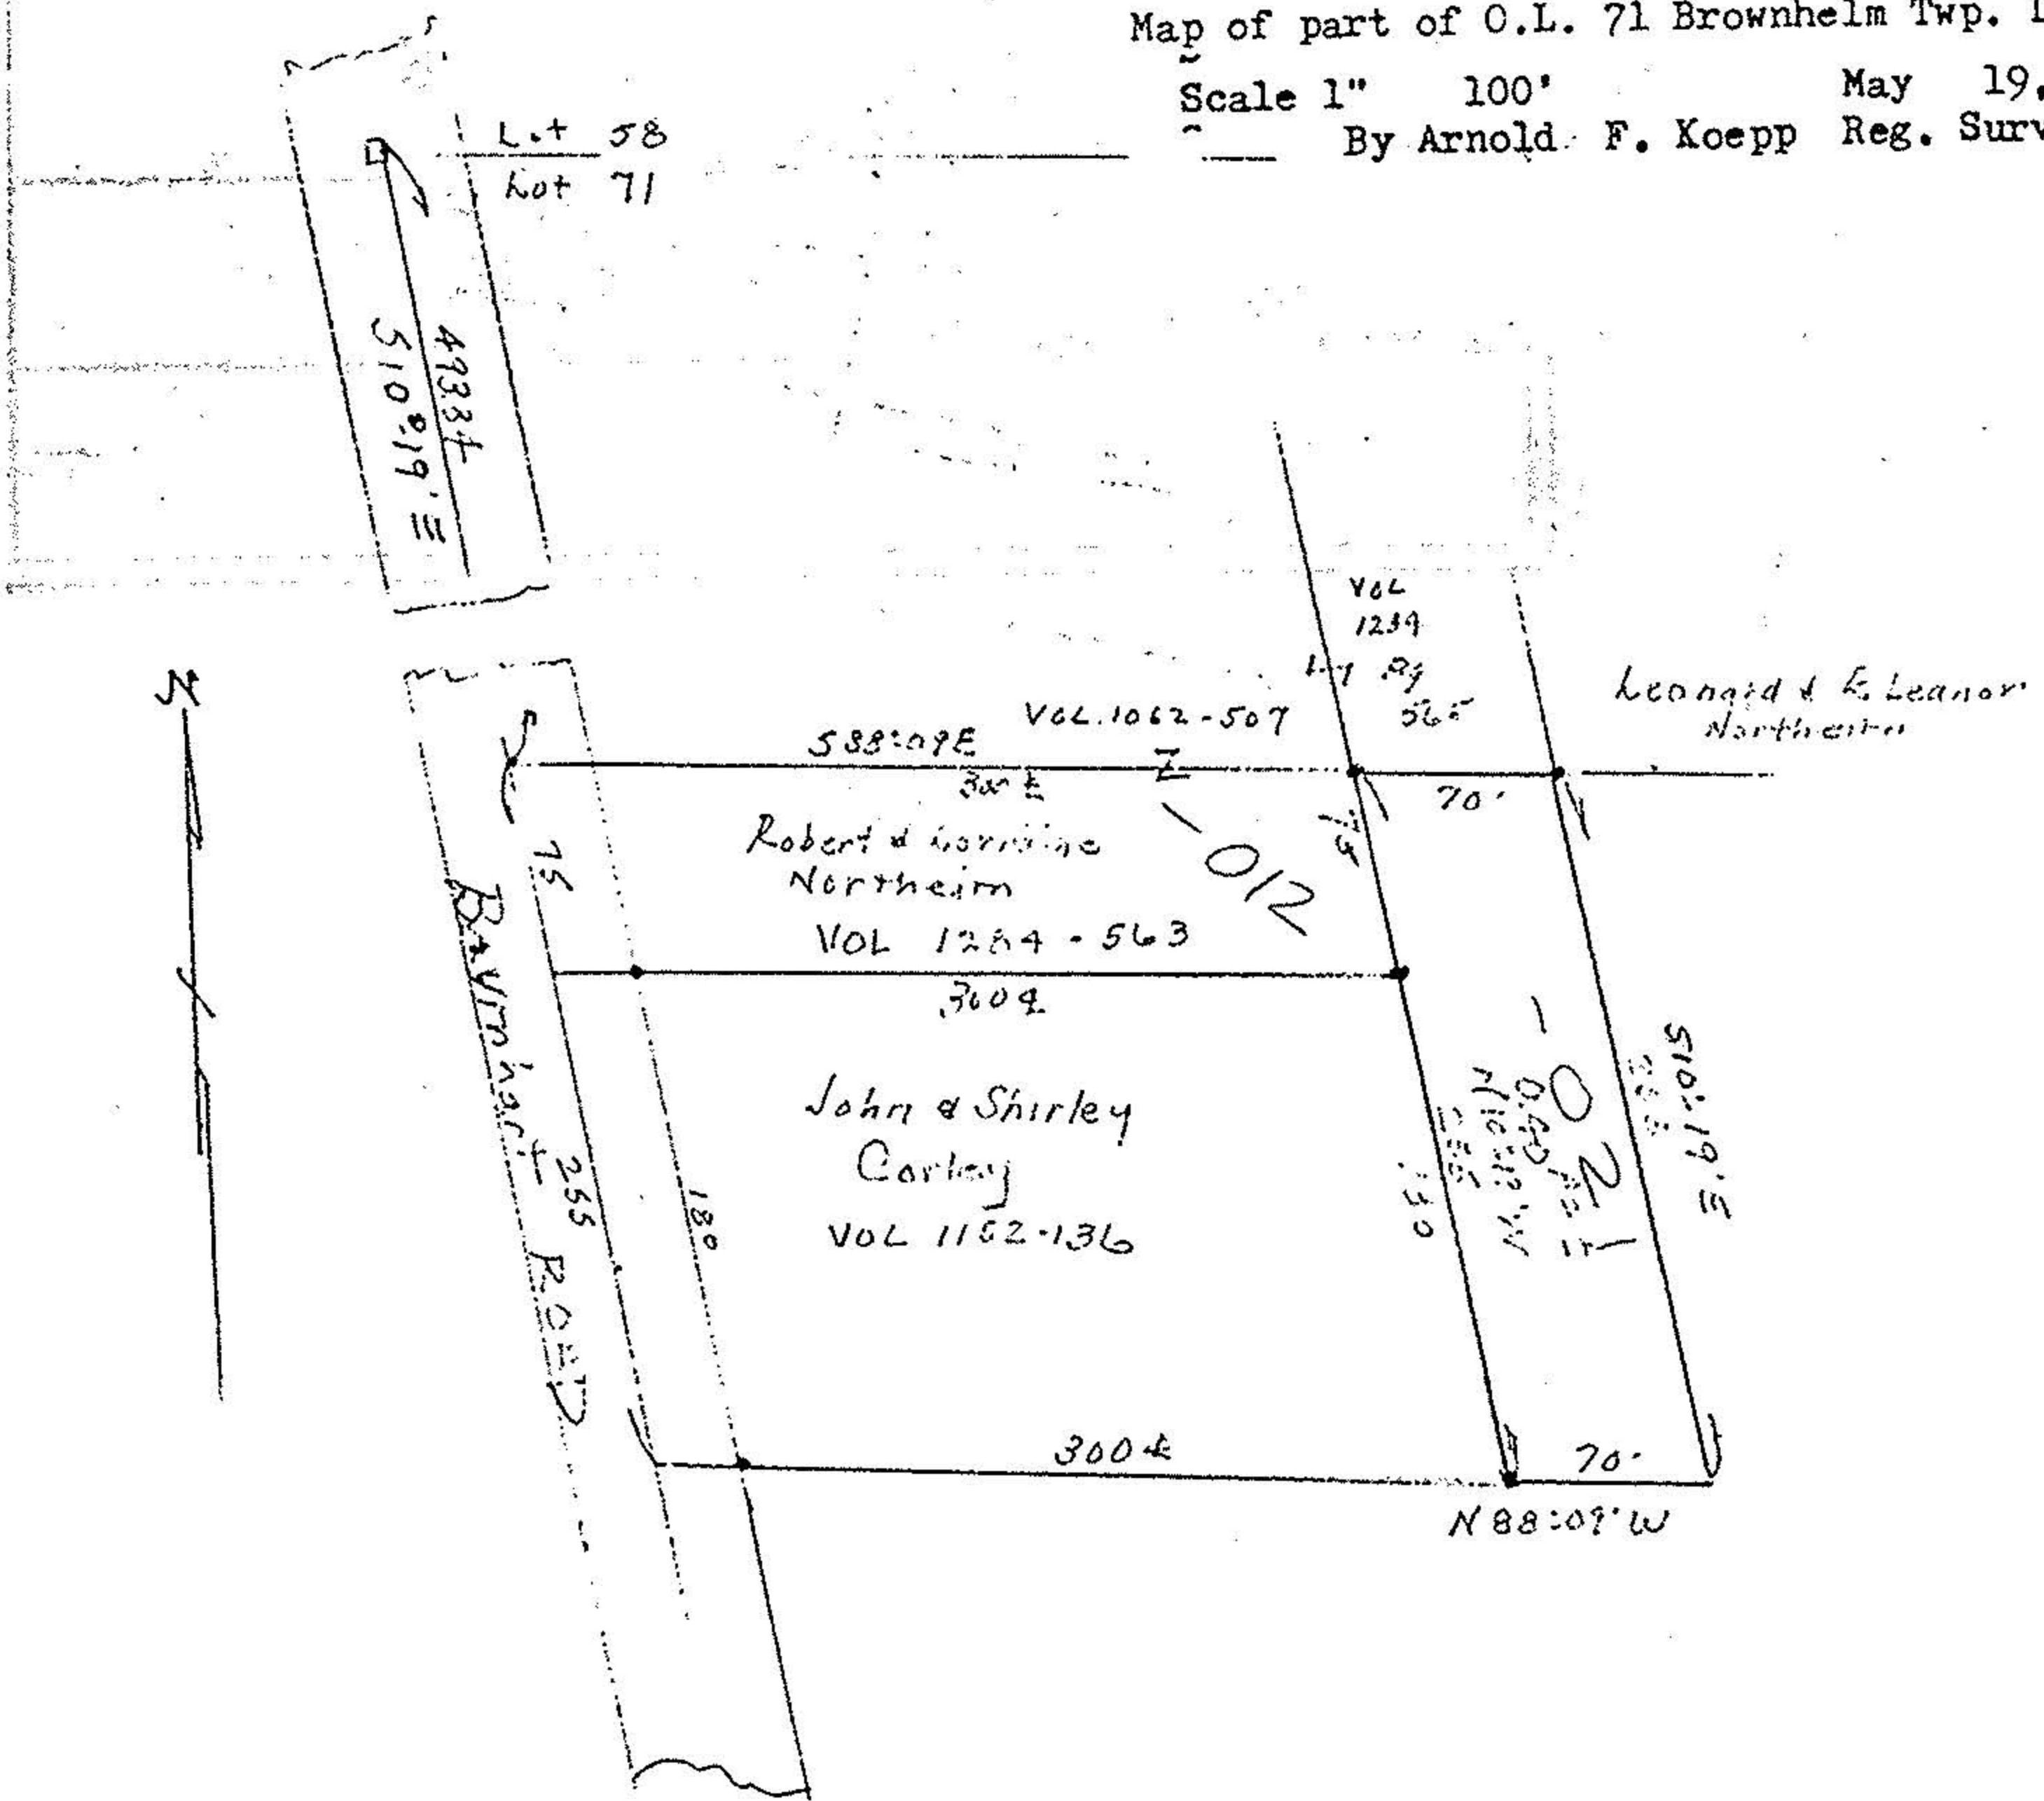

Map of part of O.L. 71 Brownhelm Twp. Lorain Co. Ohio

Scale 1" = 100' May 19, 1987  
 By Arnold F. Koepf Reg. Surveyor No. 4306

01-00-071-000

#17455

APPROVED  
 LORAIN CO.  
 MAP DEPT.

DATE 6-2-87

PAGE 1-L

BY C. FRANCIS

VOID AFTER 17455

01-00-071-000-021