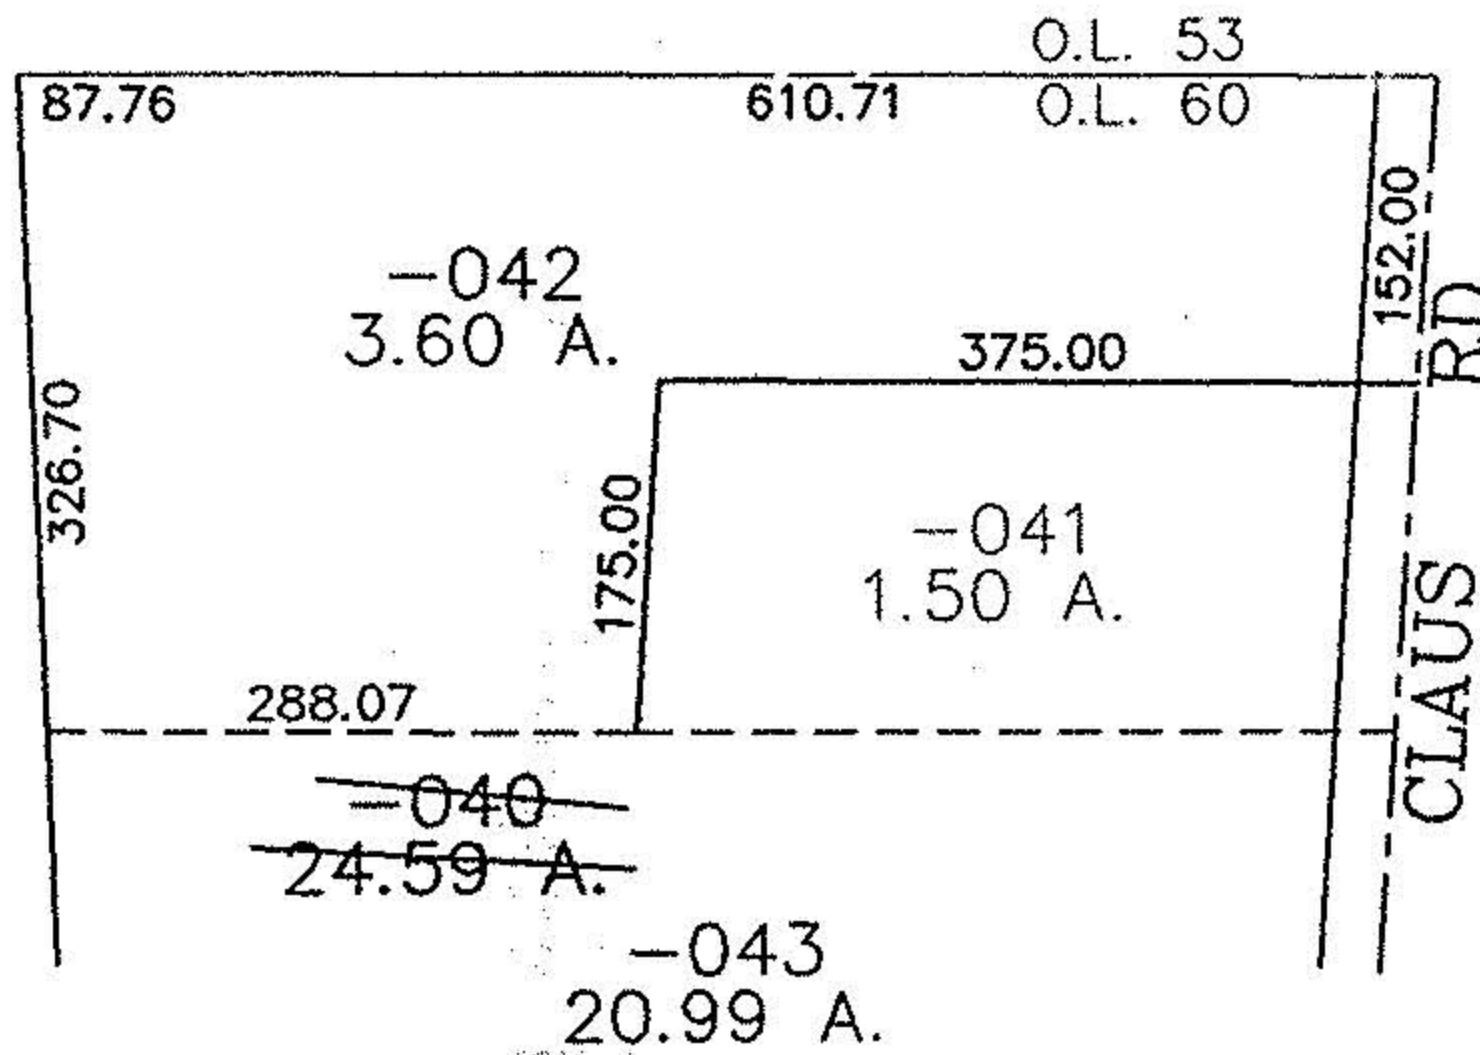

PARENT PARCEL: 01-00-060-000-040

CHILD PARCEL: 01-00-060-000-042, -043

STARTING POINT: CENTERLINE OF CLAUS RD. & O.L. 60

NO. 00966

SPLITS/DEEDS PROCESSED

LORAIN COUNTY TAX MAP DEPARTMENT
226 MIDDLE AVE. ELYRIA, OHIO

SURVEYED BY: CHARLES P. WARYU

CLOSURE: 0.00 : 10.000

MAP PAGE(S): 1-K

APPROVED BY: JAH DATE: 1-18-02

SCALE: 1" = 200' PRIOR INSTRUMENT: OR 591/487