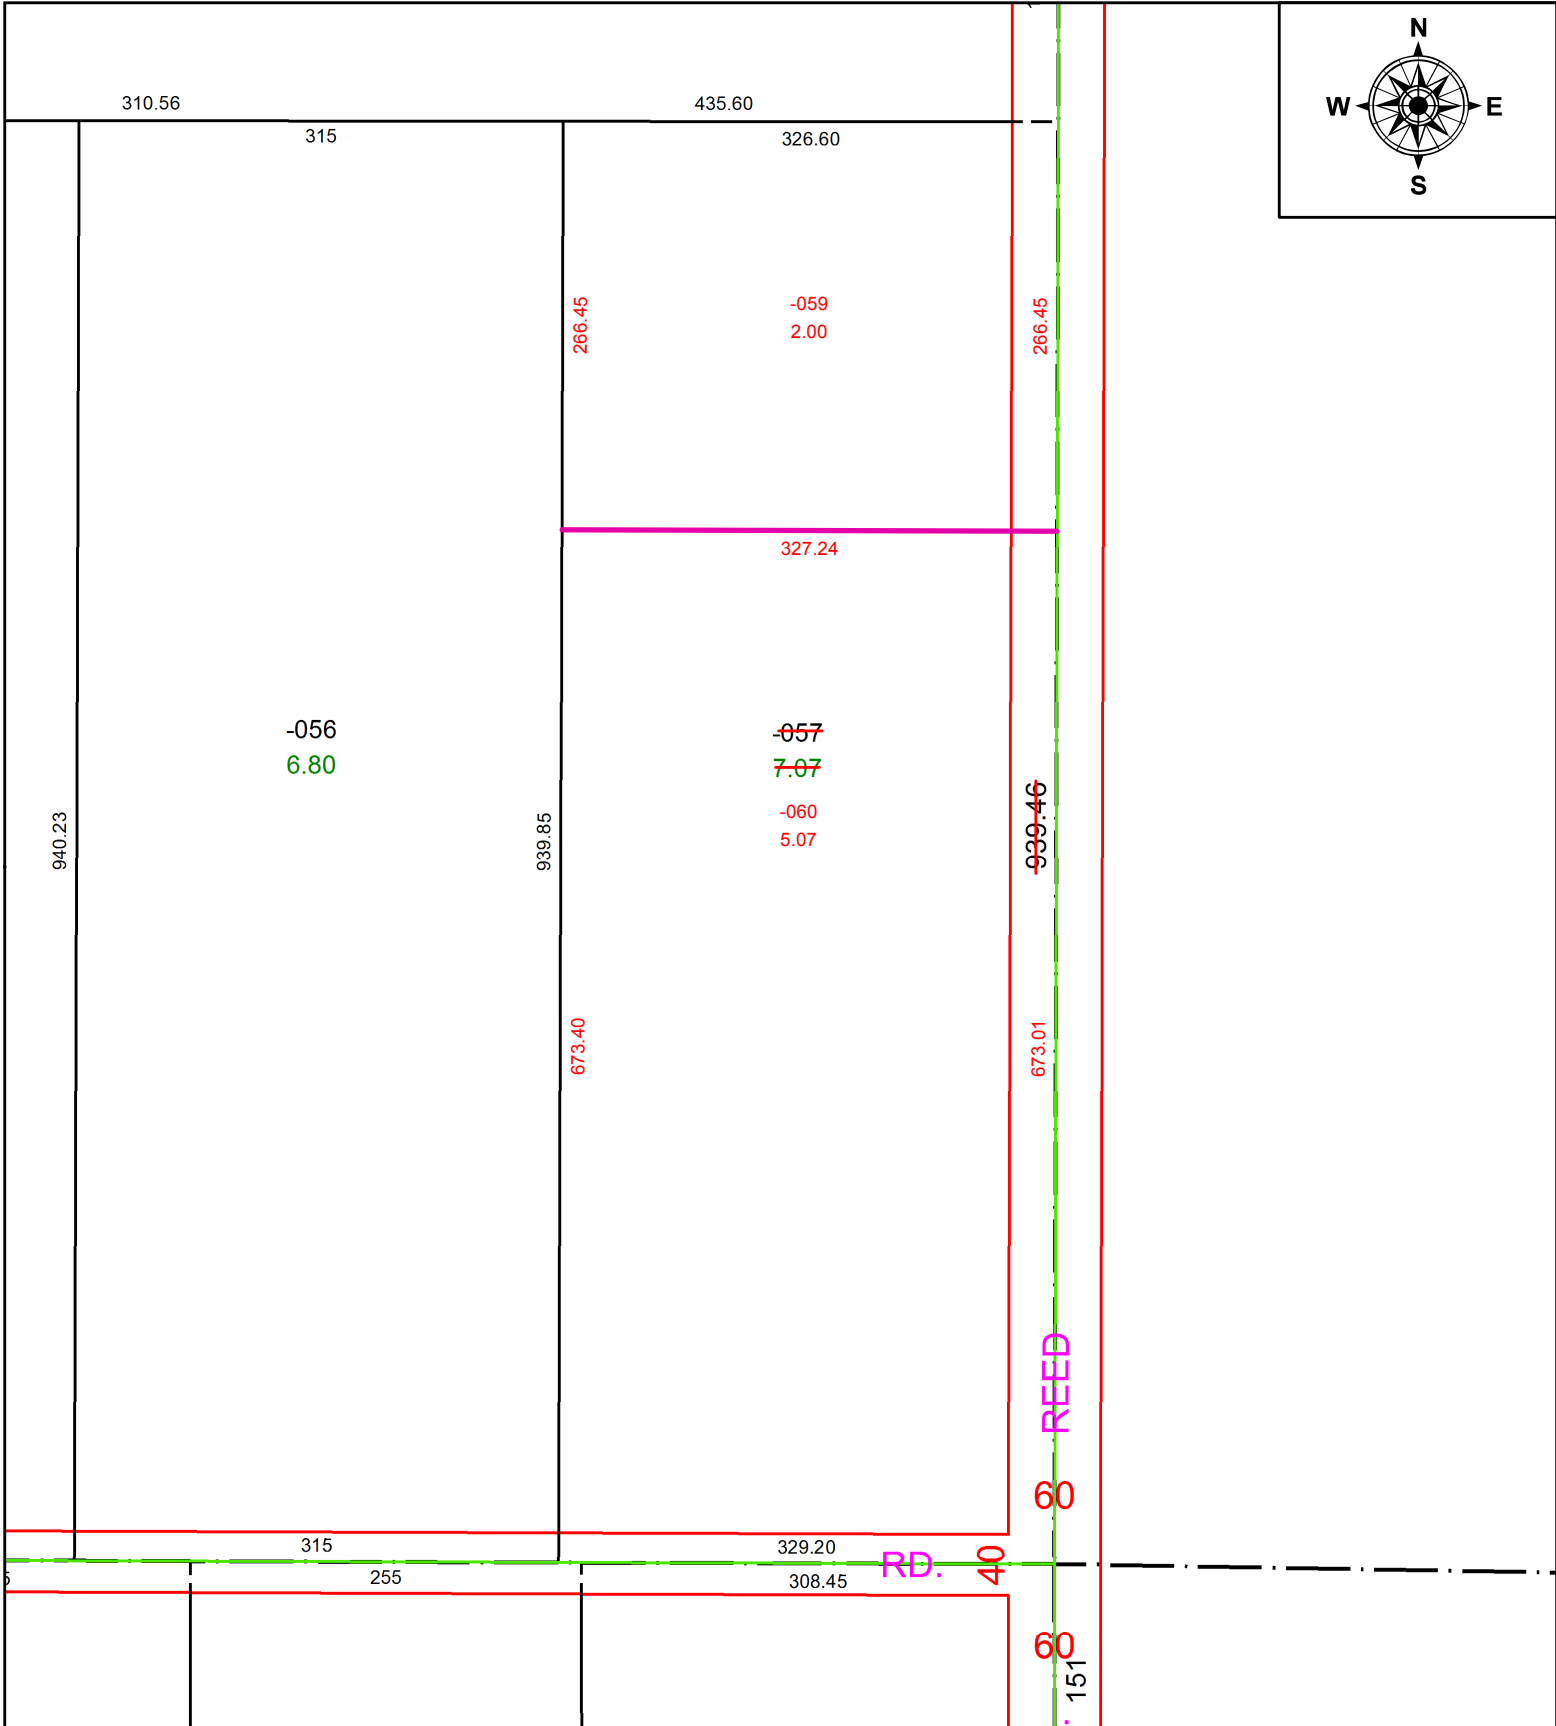

PARENT PARCEL: 11-00-029-000-057

CHILD PARCEL: 11-00-029-000-059, -060

STARTING POINT: C/L OF REED AND DYE RD

22-04438

**SPLITS/DEEDS PROCESSED**  
 LORAIN COUNTY TAX MAP DEPARTMENT  
 226 MIDDLE AVE. ELYRIA, OH

**SURVEYED BY:** SEAN A. BOLAND  
**CLOSURE:** 1: 12827  
**MAP PAGE(S):** 11-00-029  
**APPROVED BY:** AC **DATE:** 2/2/2022  
**SCALE:** 1" = 50 **PRIOR INSTRUMENT:** 2021- 0848404