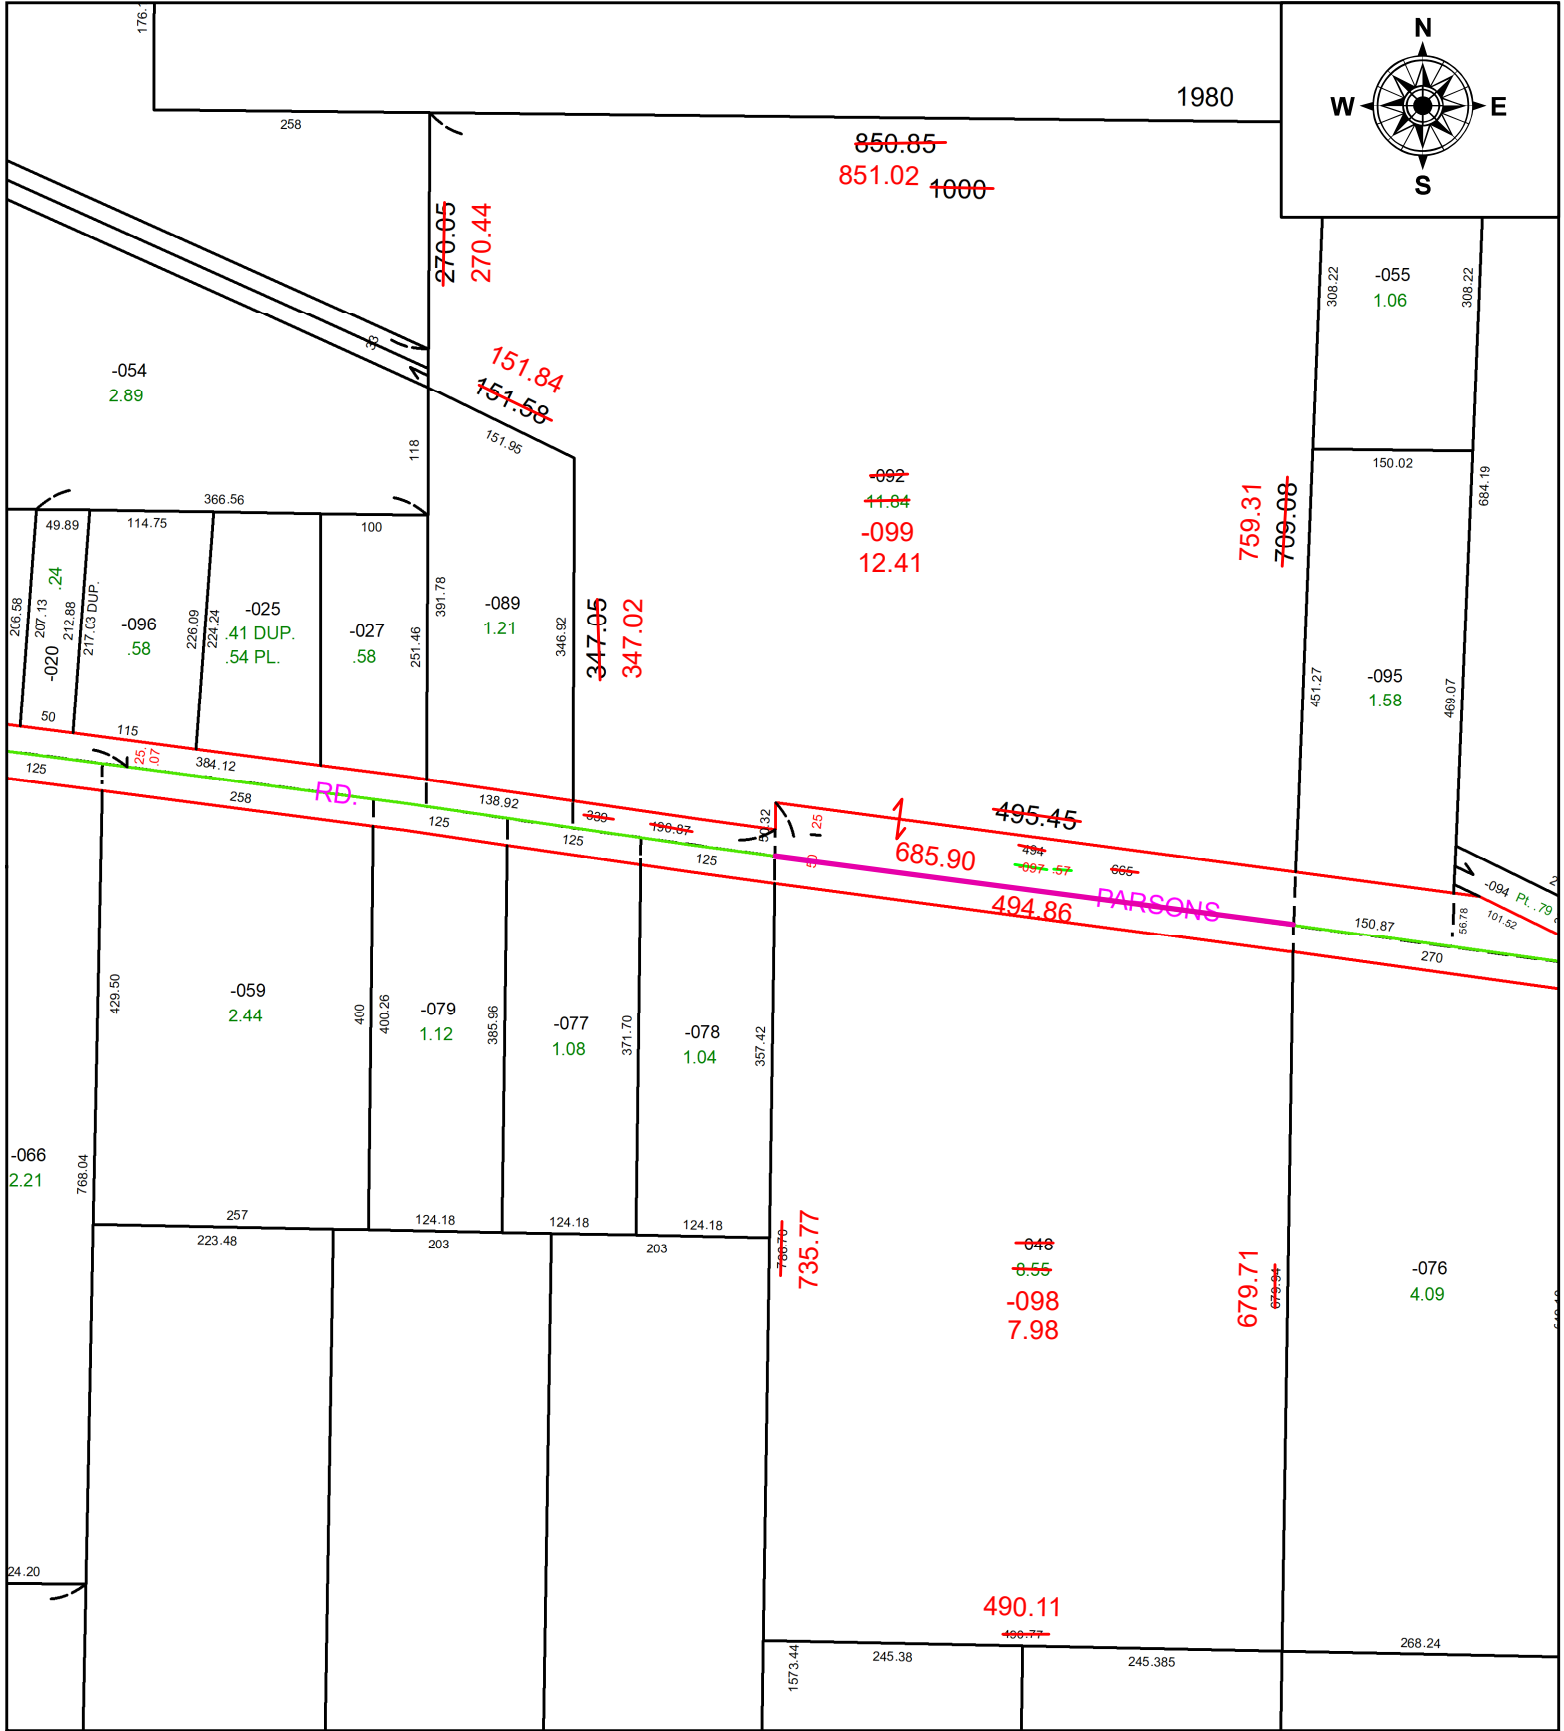

PARENT PARCEL: 09-00-097-000-048 & -092

CHILD PARCEL: 09-00-097-000-097, -098, & -099

STARTING POINT: C/L OF OBERLIN AND PARSONS RD

25-04963

SPLITS/DEEDS PROCESSED
 LORAIN COUNTY TAX MAP DEPARTMENT
 226 MIDDLE AVE. ELYRIA, OH

SURVEYED BY: WILFREDO BARBOSA **SURV # 51375**
CLOSURE: 1: 237281
MAP PAGE(S): 09-00-097
APPROVED BY: AC **DATE:** January 21, 2025
SCALE: 1 in = 180 ft **PRIOR INSTRUMENT:** 1985- 0180462