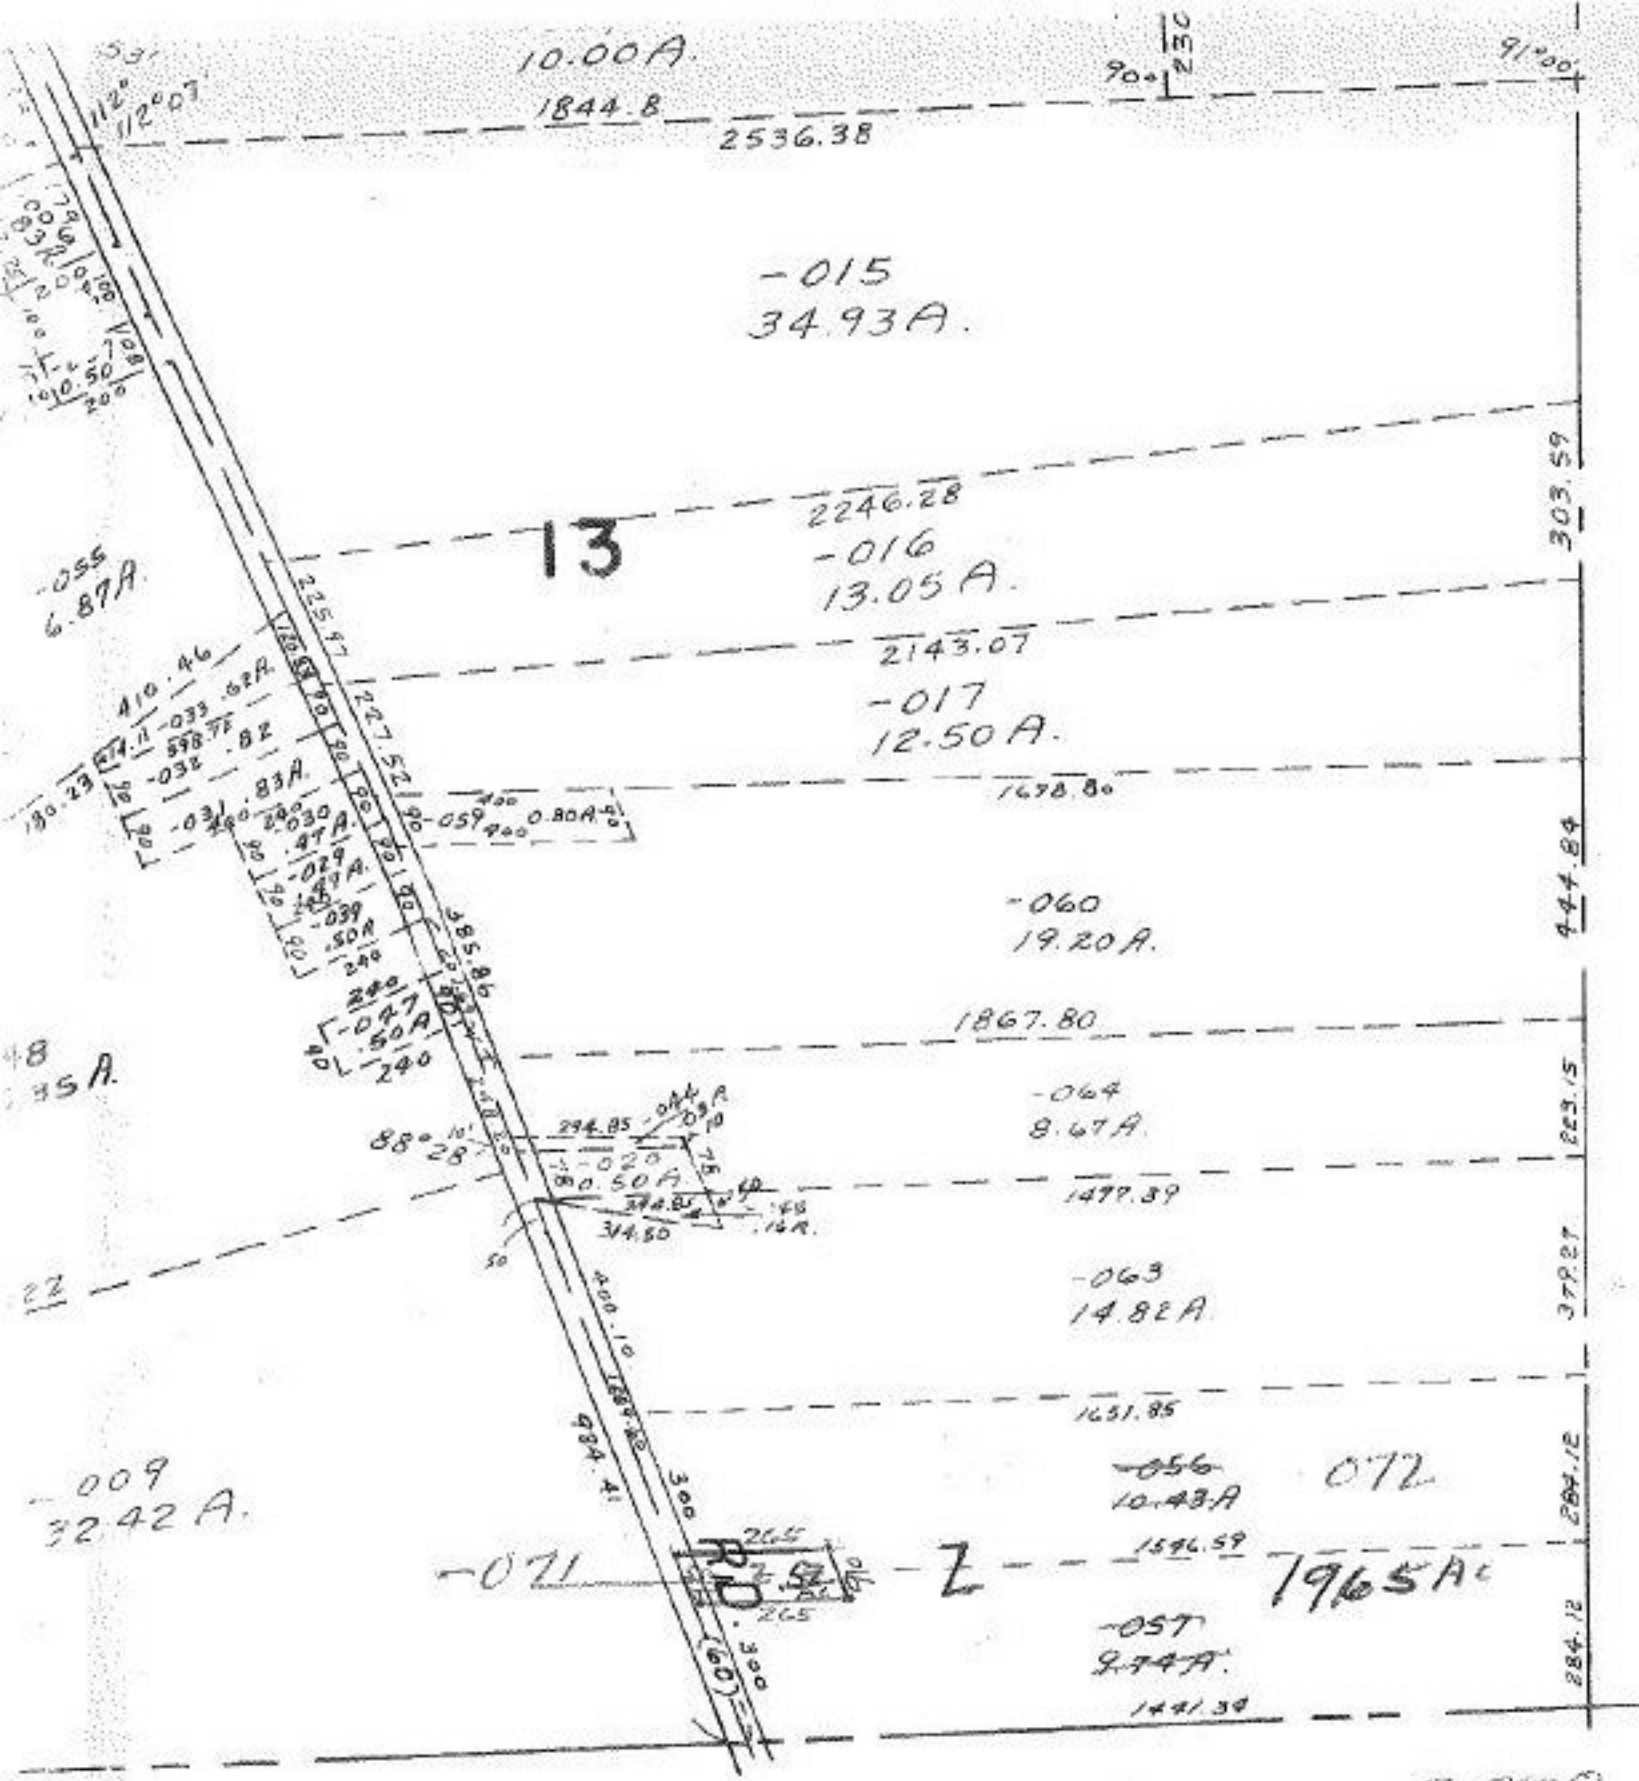

9978

9978

APPROVED LORAIN CO. MAP DEPT.	
DATE	9/29/76
PAGE	76
BY	LW Hall
VOID AFTER	11:06 AM

JAN 18 1977

OCT 5 1976

LOTS 13, 14, 15, 22, 23 & 24