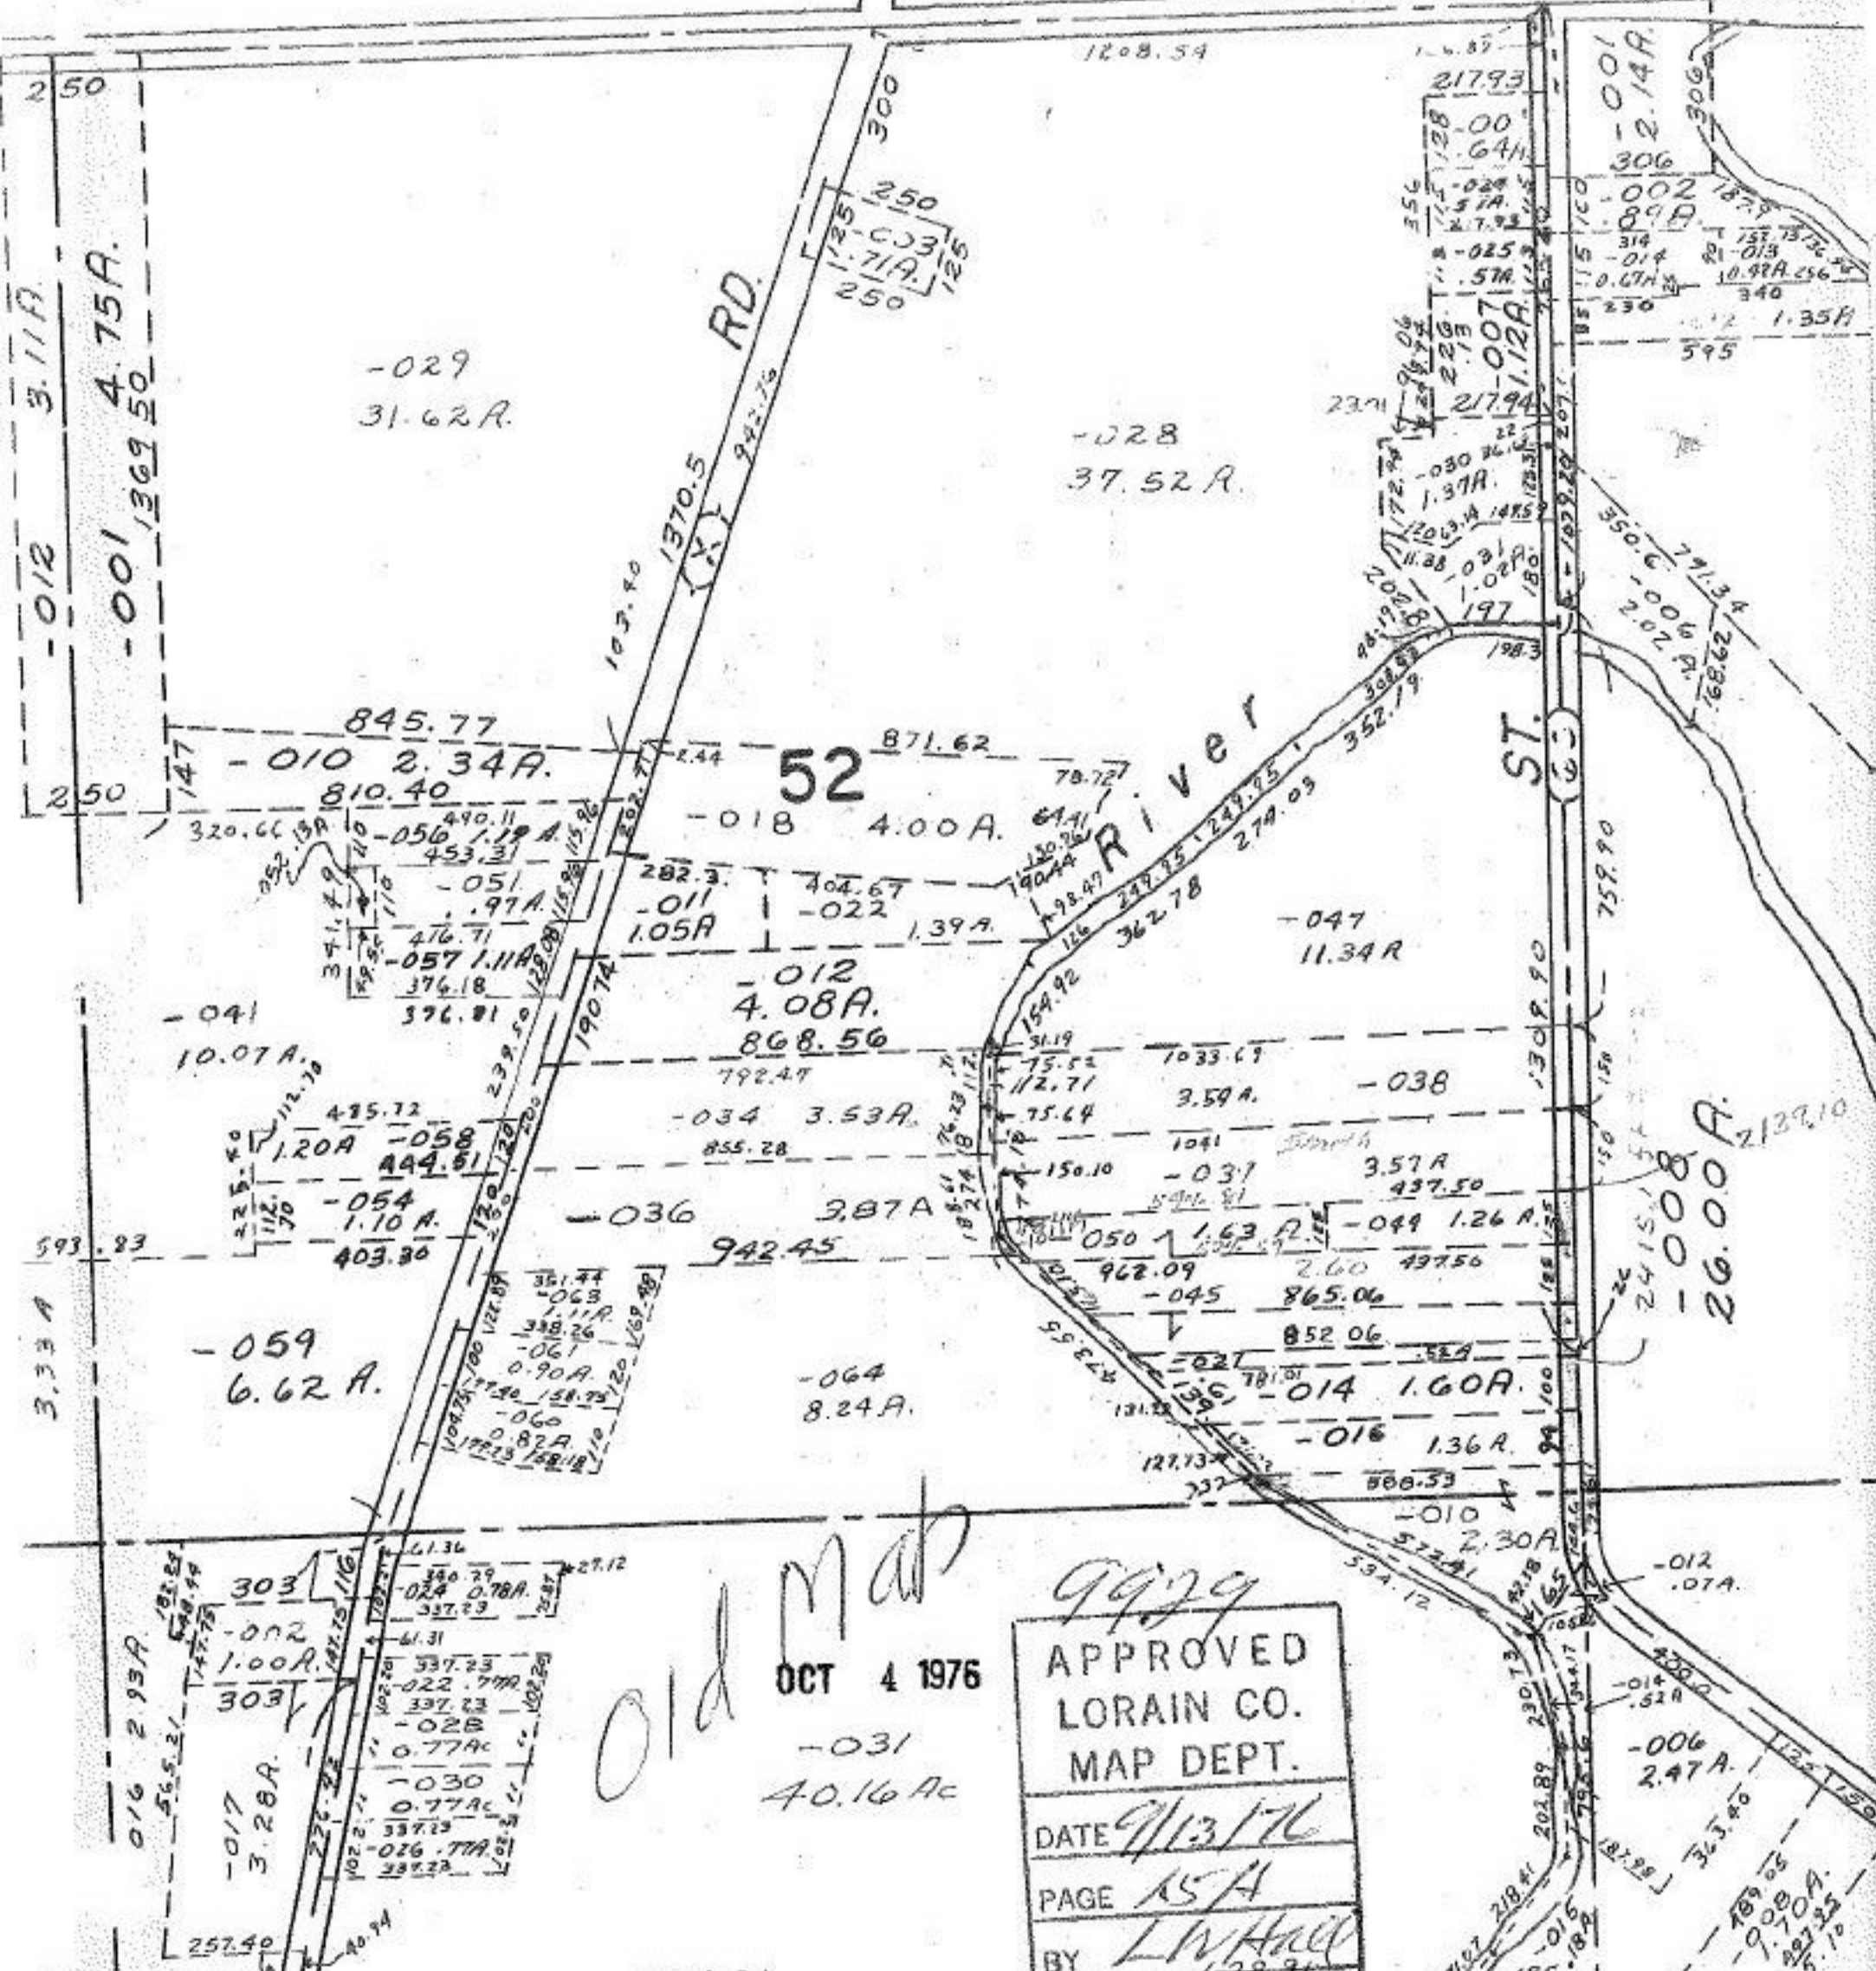

9929

Old Map
 OCT 4 1976
 -031
 40.16 Ac

9929
 APPROVED
 LORAIN CO.
 MAP DEPT.
 DATE 9/13/76
 PAGE 15A
 BY L.W. Hall