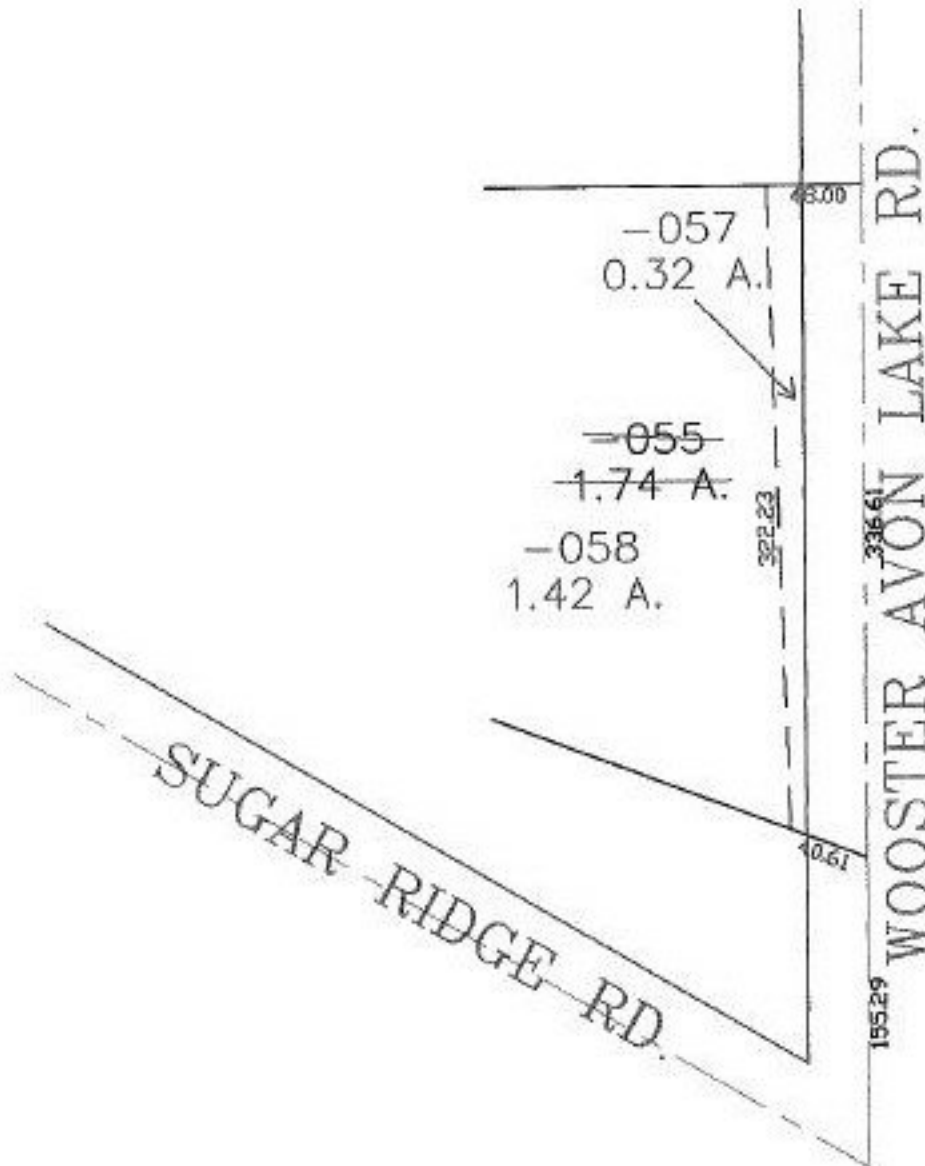

PARENT PARCEL: 07-00-026-101-055

CHILD PARCEL: 07-00-026-101-057, -058

STARTING POINT: CENTERLINE OF SUGAR RIDGE RD. & WOOSTER AVON LAKE RD.

NO. 00100

**SPLITS/DEEDS PROCESSED**  
 LORAIN COUNTY TAX MAP DEPARTMENT  
 226 MIDDLE AVE. ELYRIA, OHIO

SURVEYED BY: ROBERT A. MCAULEY  
 CLOSURE: 0.00 : 10.000  
 MAP PAGE(S): 07-00-026-B  
 APPROVED BY: JAH DATE: 4-28-04  
 SCALE: 1" = 100' PRIOR INSTRUMENT: 19980558086