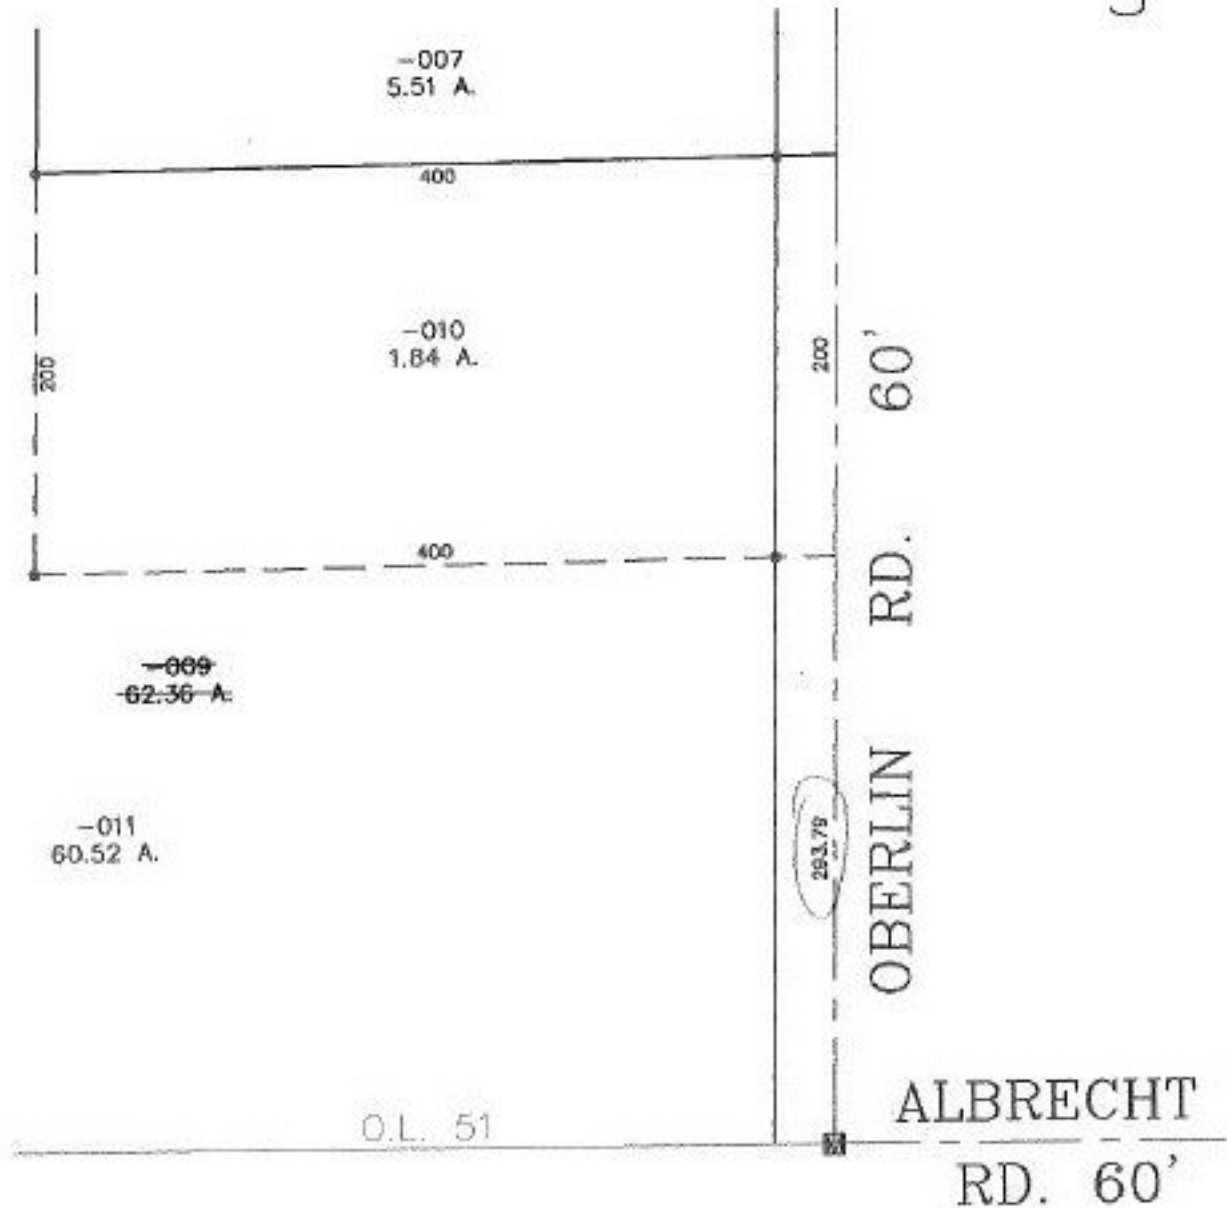

PARENT PARCEL: 05-00-051-000-009

CHILD PARCEL: 05-00-051-000-010 & -011

STARTING POINT: MON. BOX, CL. OF OBERLIN RD. & THE SOUTH LINE OF O.L. 51

NO. 00071

SPLITS/DEEDS PROCESSED

LORAIN COUNTY TAX MAP DEPARTMENT
226 MIDDLE AVE. ELYRIA, OHIO

SURVEYED BY: THOMAS A. SIMON

CLOSURE: 0.00 : 10.000

MAP PAGE(S): 5-G

APPROVED BY: IJS DATE: 04/23/99

SCALE: 1" = 100' PRIOR INSTRUMENT: OR 567/75