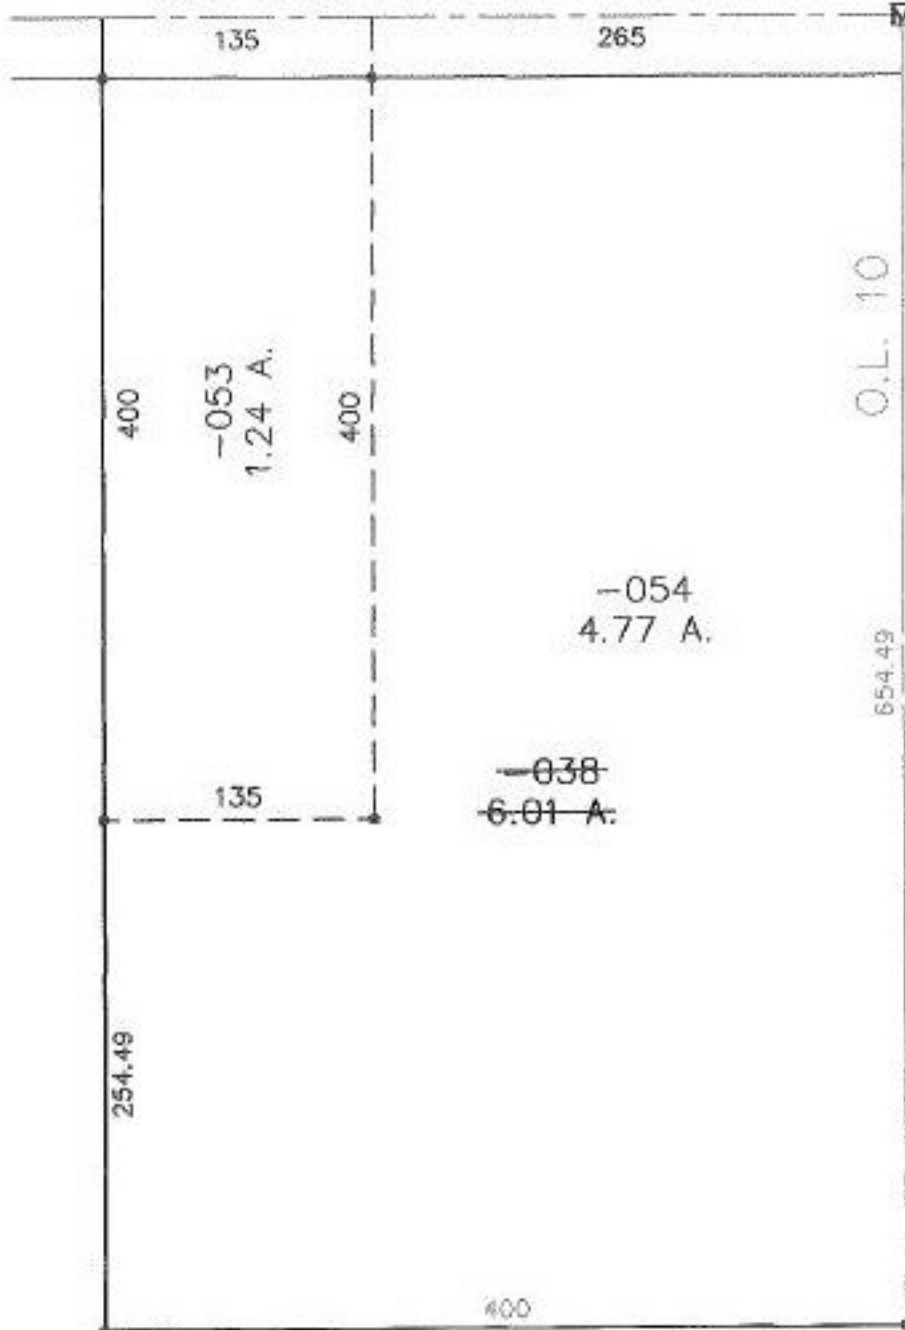

PARENT PARCEL: 11-00-010-000-038

CHILD PARCEL: 11-00-010-000-053 & -054

STARTING POINT: MON. BOX, CL. OF SPRAGUE RD. & EAST LINE OF O.L. 10

NO. 00066

SPRAGUE RD. 60'

*Handwritten:* 13  
2-17-00

**SPLITS/DEEDS PROCESSED**

LORAIN COUNTY TAX MAP DEPARTMENT  
226 MIDDLE AVE. ELYRIA, OHIO

SURVEYED BY: JOHN POZYWAK  
 CLOSURE: 0.00 : 10.000  
 MAP PAGE(S): 11-00-010-B  
 APPROVED BY: TJS      DATE: 04/16/99  
 SCALE: 1" = 100'      PRIOR INSTRUMENT: GR 1425/971