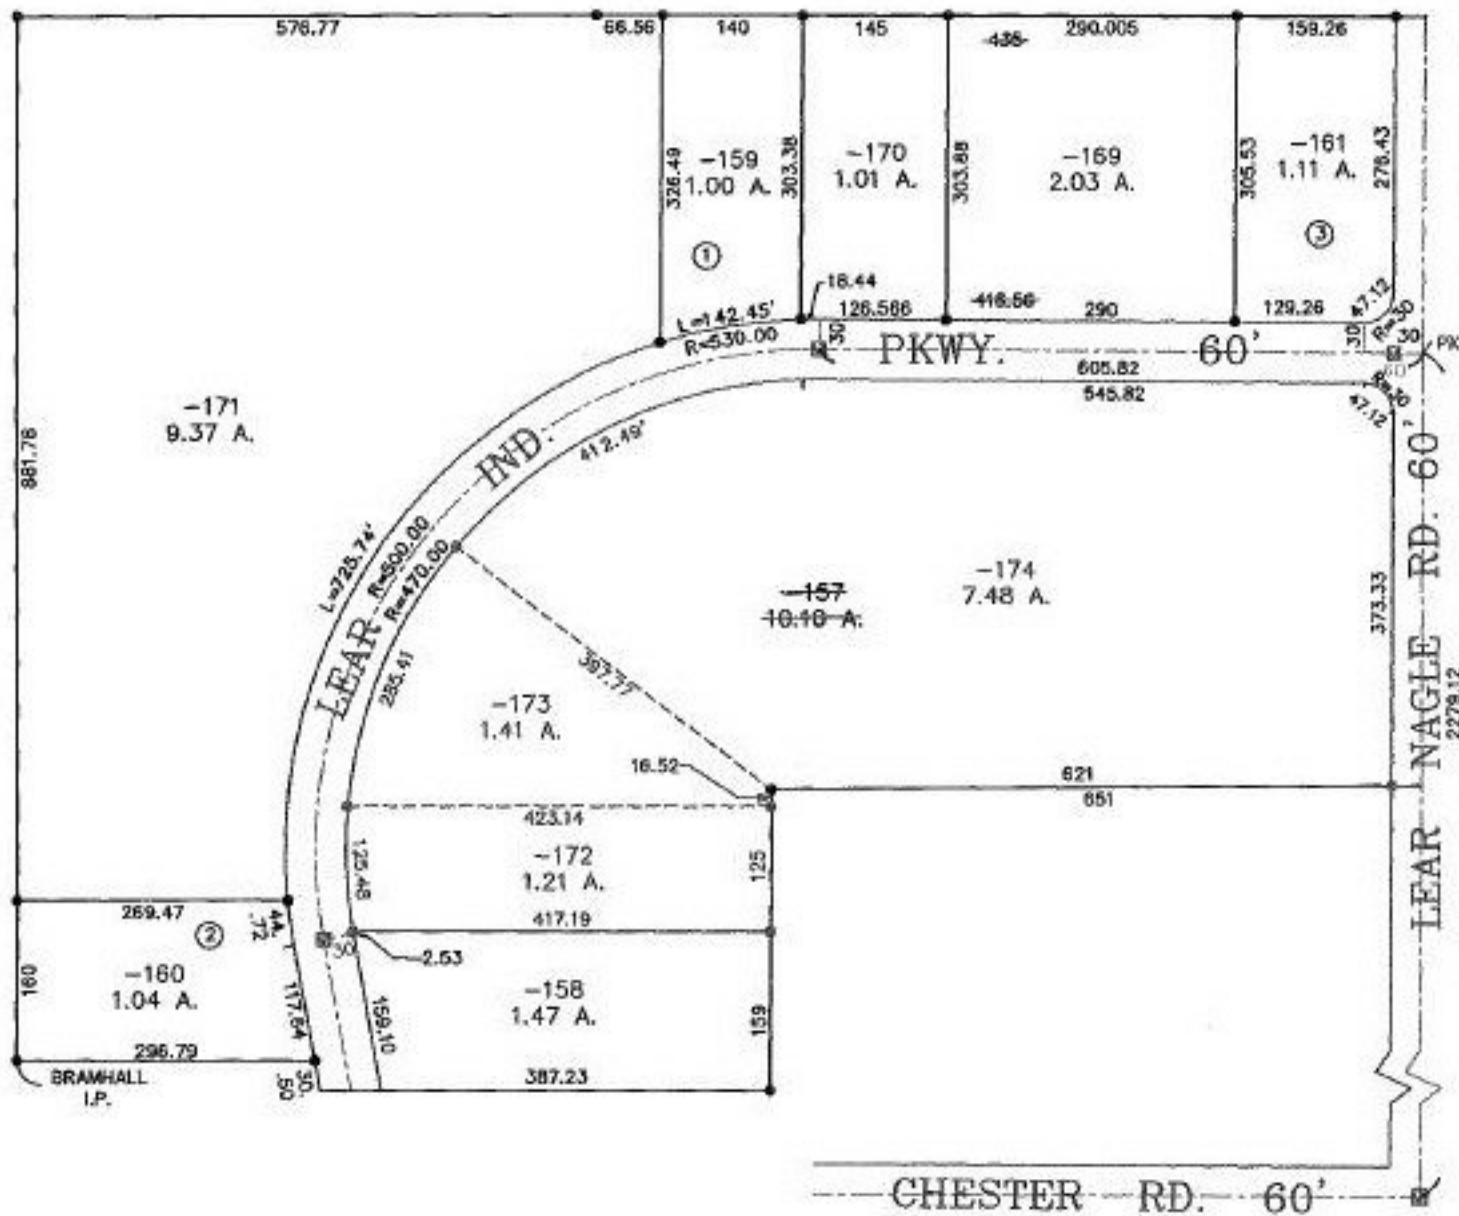

PARENT PARCEL: 04-00-021-000-157

CHILD PARCEL: 04-00-021-000-172 THRU -174

STARTING POINT: PARCEL 1

PARCEL 2:

NO. 00048

SPLITS/DEEDS PROCESSED
 LORAIN COUNTY TAX MAP DEPARTMENT
 226 MIDDLE AVE. ELYRIA, OHIO

SURVEYED BY: RICHARD A. THOMPSON, JR.
 CLOSURE: 0.05 : 10.000
 MAP PAGE(S): 4-G
 APPROVED BY: TJS DATE: 04/07/99
 SCALE: 1" = 200' PRIOR INSTRUMENT: CR 1303/813