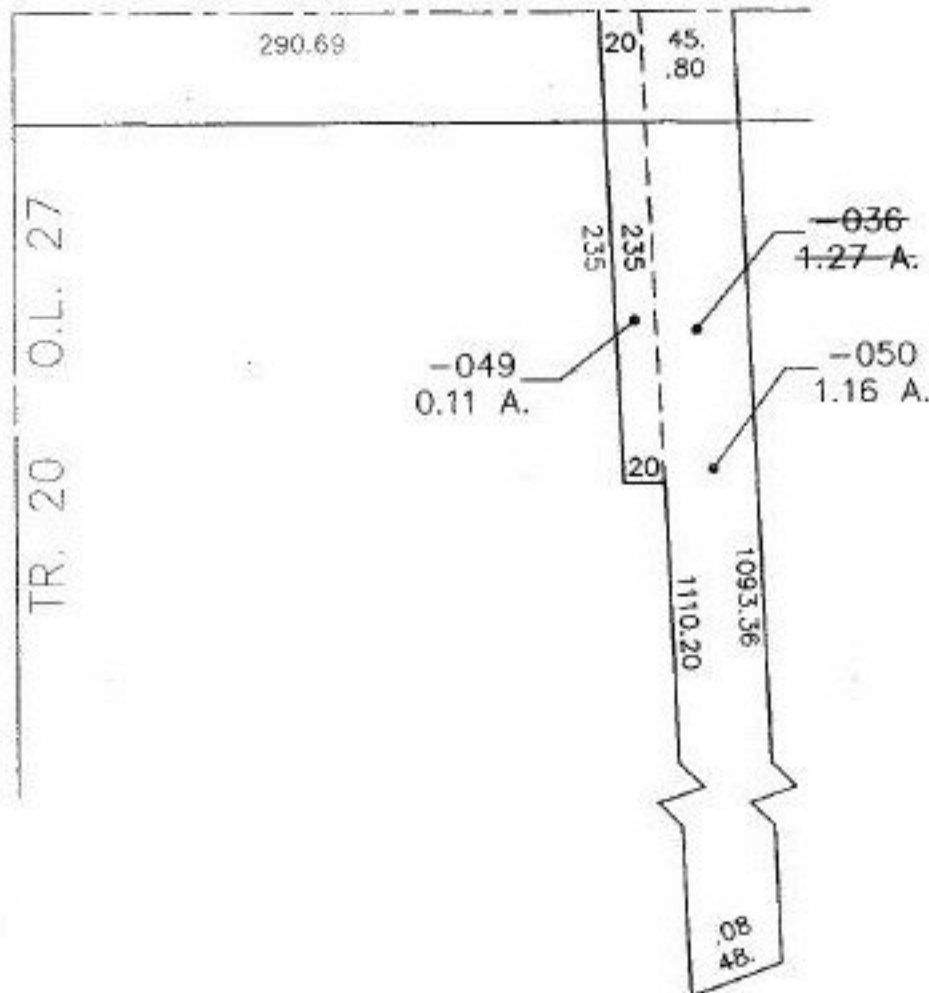

# UNCOMBINATION

~~01-20-027-102-036~~  
1.27 A.

01-20-027-102-049  
0.11 A.

01-20-027-102-050  
1.16 A.

## LAKE RD.

### SPLITS/DEEDS PROCESSED

LORAIN COUNTY TAX MAP DEPARTMENT  
226 MIDDLE AVE. ELYRIA, OHIO

SURVEYED BY: LOUIS A. SCHULTZ

CLOSURE: CAN'T RUN

MAP PAGE(S): 01-00-001-C

APPROVED BY: TJS DATE: 03/19/99

SCALE: 1" = 100' PRIOR INSTRUMENT: OR 638/580