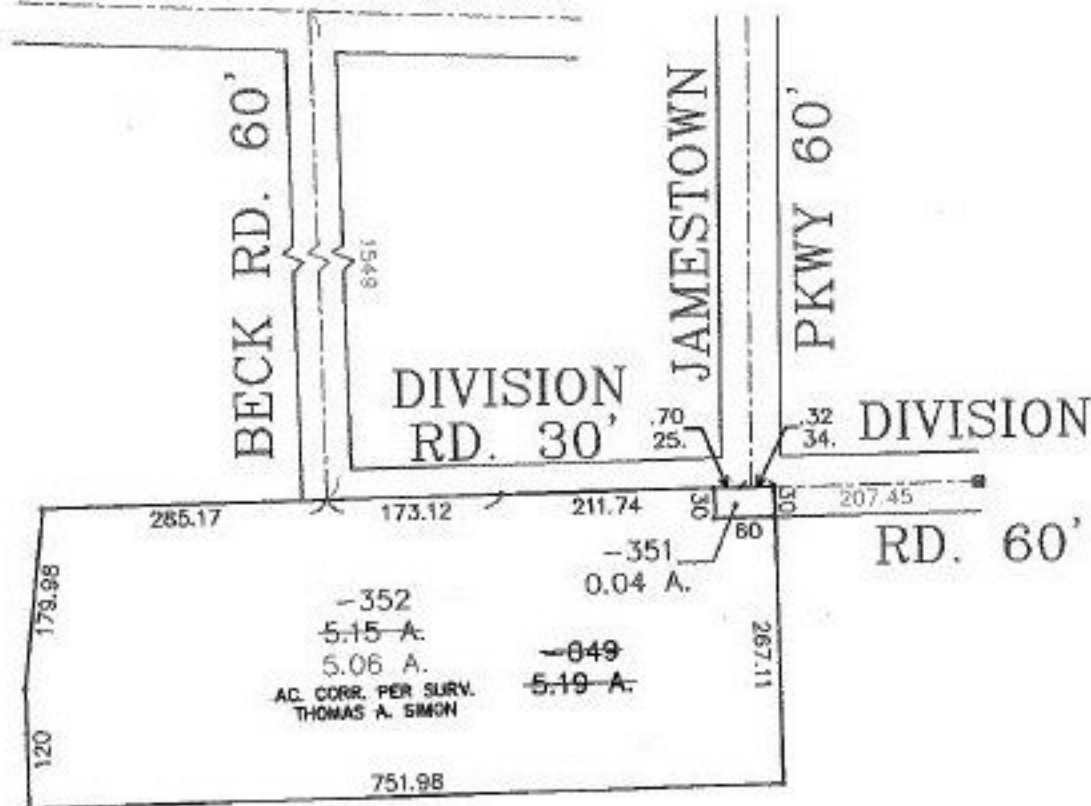

PARENT PARCEL: 04-00-019-144-049

CHILD PARCEL: 04-00-019-144-351 & -352

STARTING POINT: CL OF ELECTRIC BLVD. & CL OF BECK RD.

NO. 00022

ELECTRIC BLVD. 80'

SPLITS/DEEDS PROCESSED
LORAIN COUNTY TAX MAP DEPARTMENT
226 MIDDLE AVE. ELYRIA, OHIO

SURVEYED BY: THOMAS A. SIMON
 CLOSURE: 0.20 : 10.000
 MAP PAGE(S): 04-00-019-G
 APPROVED BY: TJS DATE: 03/25/99
 SCALE: 1" = 200' PRIOR INSTRUMENT: OR 529/204