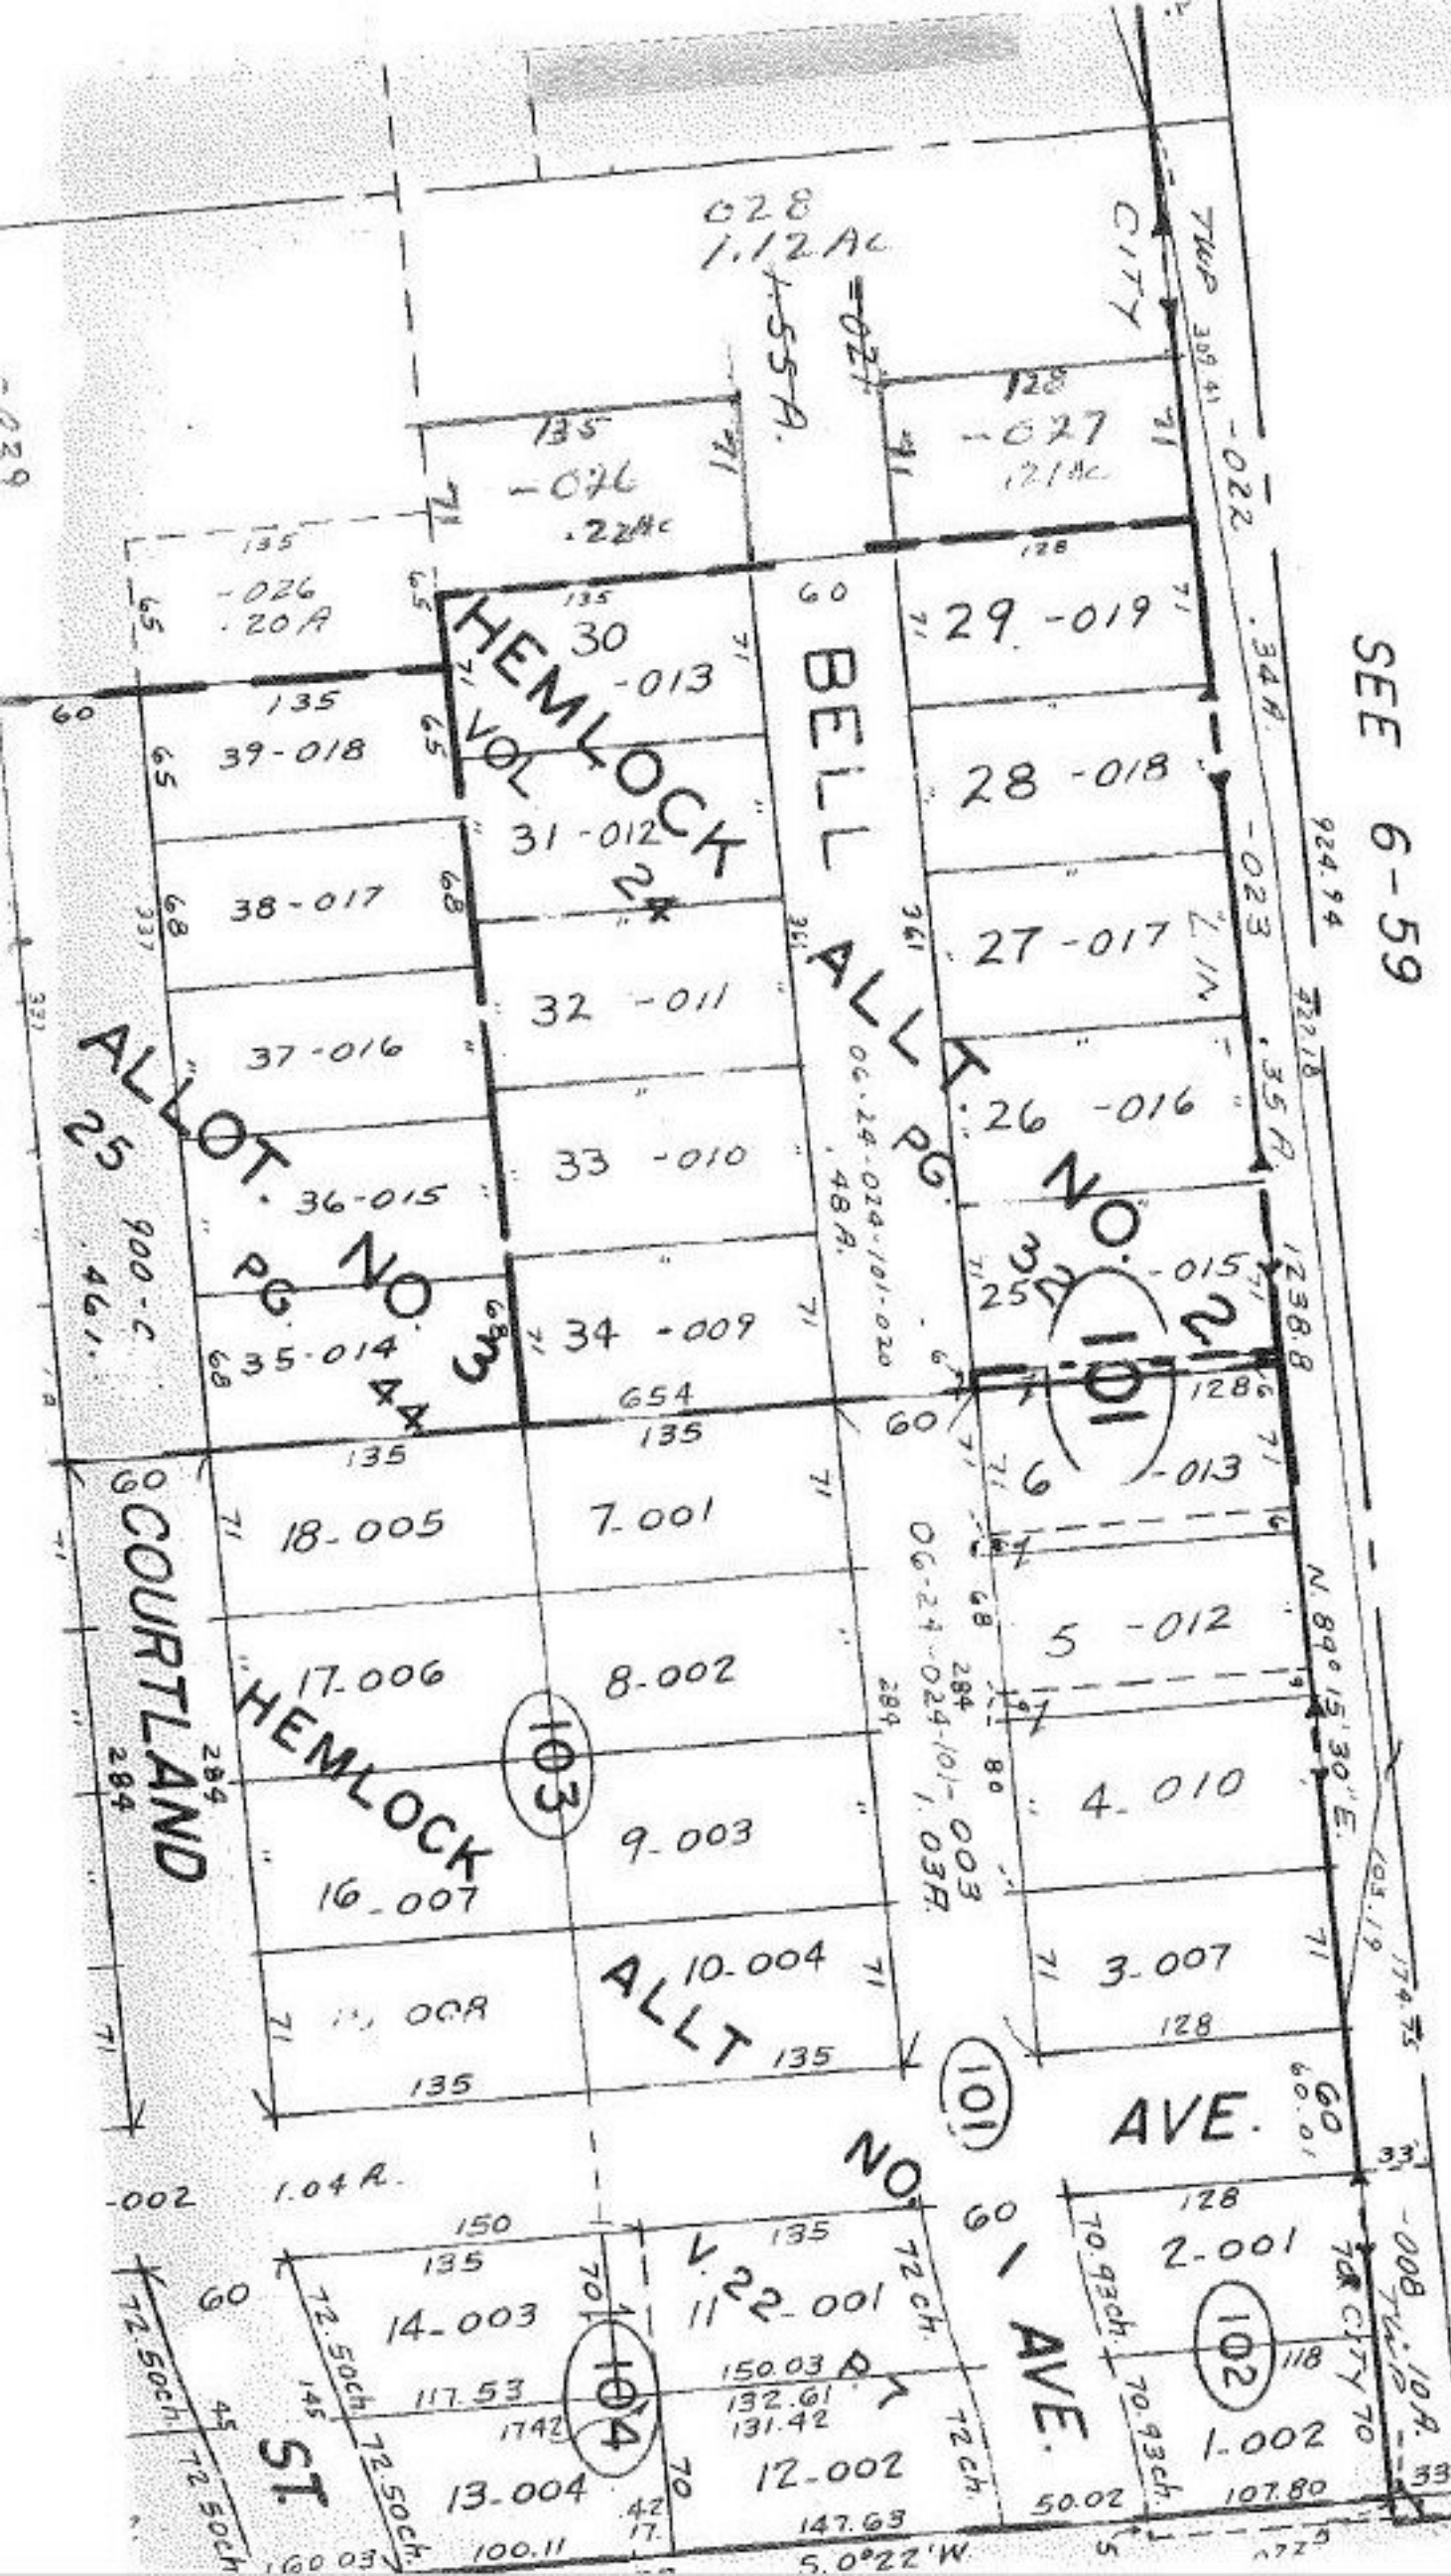

9868

SEE 6-59

AUG 17 1976

9868

APPROVED	
LORAIN CO.	
MAP DEPT.	
DATE	8/16/76
PAGE	6-77
BY	LW Hall
VOID AFTER	

8/23