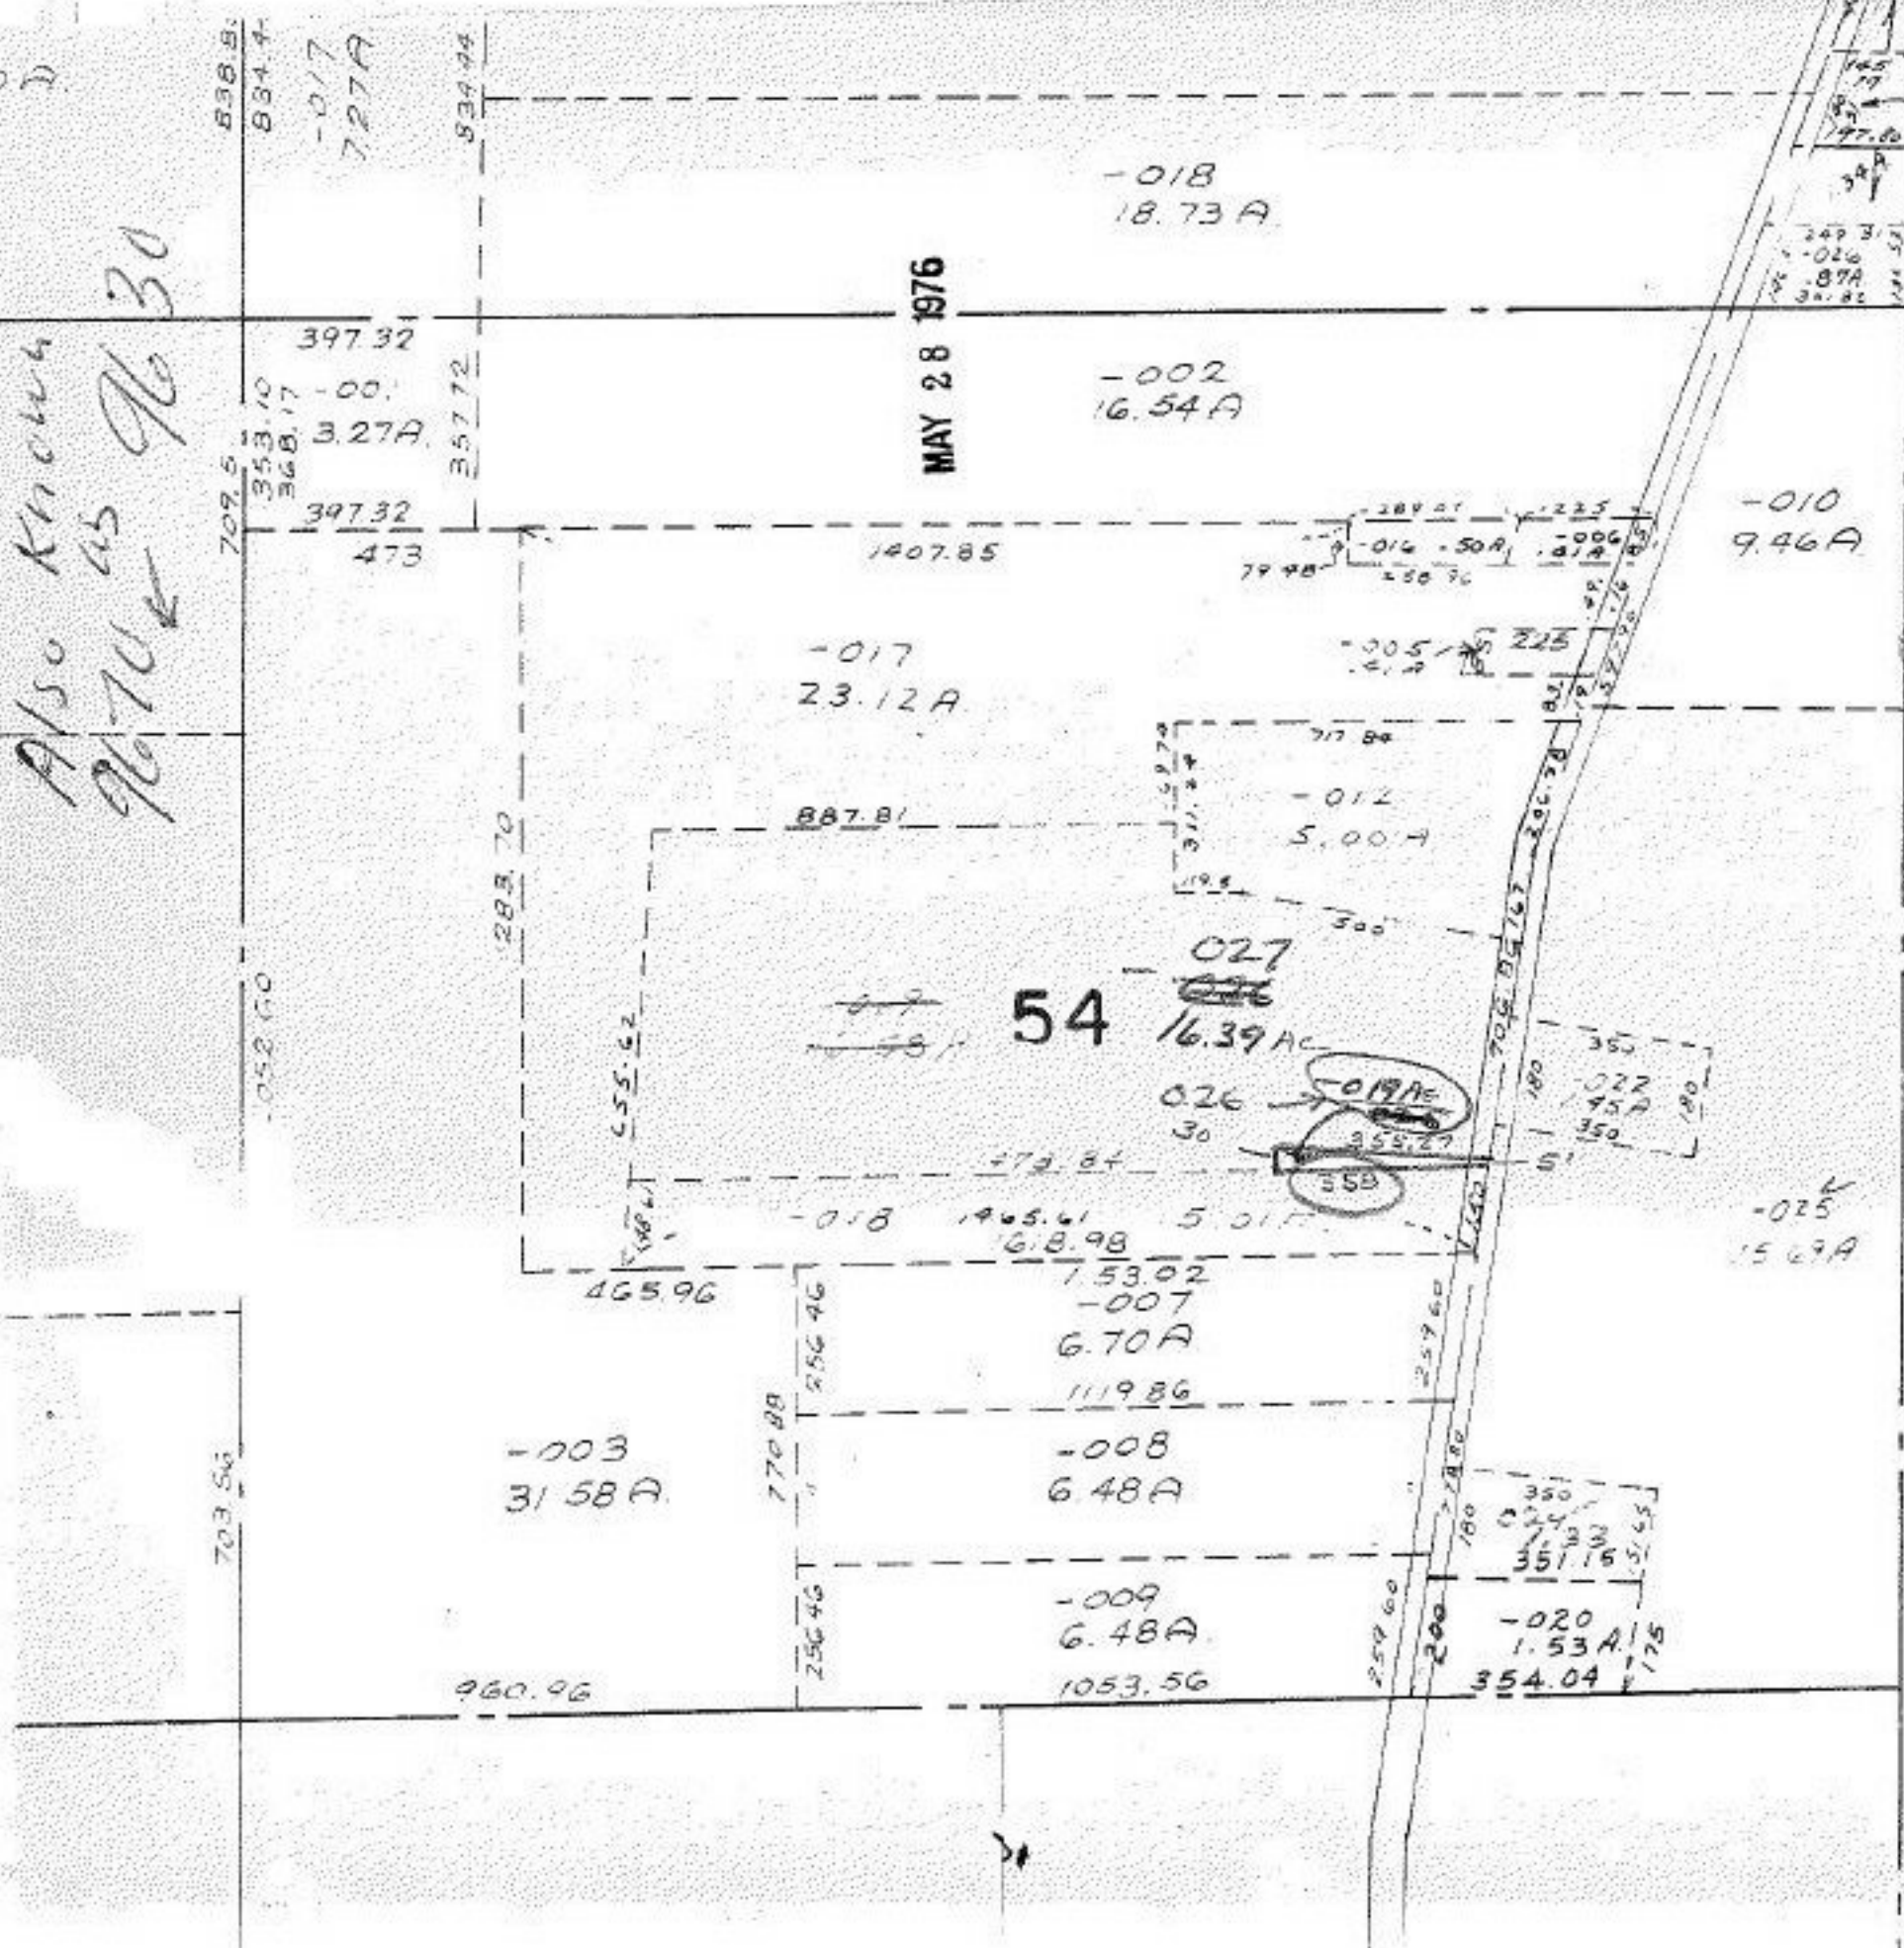

Also known as 9670 as 9630

5/28/76

#20

MES AUG 15 1977

APPROVED		LORAIN CO.		MAP DEPT.	
DATE 5-24-76		PAGE 56		BY <i>L.W. Hadden</i>	
VOID		AFTER			

7798-9-8

9670

18.47
1.45
17.02

MAY 28 1976

709.5
353.10
368.17
397.32
473
703.56
-052.60
203.56

-017
727A

539.94

357.72

283.70

465.96

-003
31.58A

960.96

770.88
256.46

54

16.39 AC

-007
6.70A

-008
6.48A

-009
6.48A
1053.56

-018
18.73A

-002
16.54A

-017
23.12A

887.81

027
026

026
30

-018
1465.61
6.8.98
5.01A

7.53.02

1119.86

6.48A

6.48A

1053.56

-019A

358

5.01A

7.53.02

1119.86

6.48A

6.48A

1053.56

6.48A

6.48A

1053.56

6.48A

6.48A

1053.56

6.48A

-010
9.46A

-025
15.69A

350
351
352
353
354
355

-020
1.53A
354.04

350
351
352
353
354
355

350
351
352
353
354
355

350
351
352
353
354
355

350
351
352
353
354
355

350
351
352
353
354
355

350
351
352
353
354
355

350
351
352
353
354
355

350
351
352
353
354
355

350
351
352
353
354
355

350
351
352
353
354
355

350
351
352
353
354
355

350
351
352
353
354
355

350
351
352
353
354
355

350
351
352
353
354
355

350
351
352
353
354
355

350
351
352
353
354
355

350
351
352
353
354
355

350
351
352
353
354
355

350
351
352
353
354
355

350
351
352
353
354
355

350
351
352
353
354
355

350
351
352
353
354
355

350
351
352
353
354
355

350
351
352
353
354
355

350
351
352
353
354
355

350
351
352
353
354
355

350
351
352
353
354
355

350
351
352
353
354
355

350
351
352
353
354
355

350
351
352
353
354
355

350
351
352
353
354
355

350
351
352
353
354
355

350
351
352
353
354
355

350
351
352
353
354
355

350
351
352
353
354
355

350
351
352
353
354
355

350
351
352
353
354
355

350
351
352
353
354
355

350
351
352
353
354
355

350
351
352
353
354
355

350
351
352
353
354
355

350
351
352
353
354
355

350
351
352
353
354
355

350
351
352
353
354
355

350
351
352
353
354
355

350
351
352
353
354
355

350
351
352
353
354
355

350
351
352
353
354
355

350
351
352
353
354
355

350
351
352
353
354
355

350
351
352
353
354
355

350
351
352
353
354
355

350
351
352
353
354
355

350
351
352
353
354
355

350
351
352
353
354
355

350
351
352
353
354
355

350
351
352
353
354
355

350
351
352
353
354
355

350
351
352
353
354
355

350
351
352
353
354
355

350
351
352
353
354
355

350
351
352
353
354
355

350
351
352
353
354
355

350
351
352
353
354
355

350
351
352
353
354
355

350
351
352
353
354
355

350
351
352
353
354
355

350
351
352
353
354
355

350
351
352
353
354
355

350
351
352
353
354
355

350
351
352
353
354
355

350
351
352
353
354
355

350
351
352
353
354
355

350
351
352
353
354
355

350
351
352
353
354
355

350
351
352
353
354
355

350
351
352
353
354
355

350
351
352
353
354
355

350
351
352
353
354
355

350
351
352
353
354
355

350
351
352
353
354
355

350
351
352
353
354
355

350
351
352
353
354
355

350
351
352
353
354
355

350
351
352
353
354
355

350
351
352
353
354
355

350
351
352
353
354
355

350
351
352
353
354
355

350
351
352
353
354
355

350
351
352
353
354
355

350
351
352
353
354
355

350
351
352
353
354
355

350
351
352
353
354
355

350
351
352
353
354
355

350
351
352
353
354
355

350
351
352
353
354
355

350
351
352
353
354
355

350
351
352
353
354
355

350
351
352
353
354
355

350
351
352
353
354
355

350
351
352
353
354
355

350
351
352
353
354
355

350
351
352
353
354
355

350
351
352
353
354
355

350
351
352
353
354
355

350
351
352
353
354
355

350
351
352
353
354
355

350
351
352
353
354
355

350
351
352
353
354
355

350
351
352
353
354
355

350
351
352
353
354
355

350
351
352
353
354
355

350
351
352
353
354
355

350
351
352
353
354
355

350
351
352
353
354
355

350
351
352
353
354
355

350
351
352
353
354
355