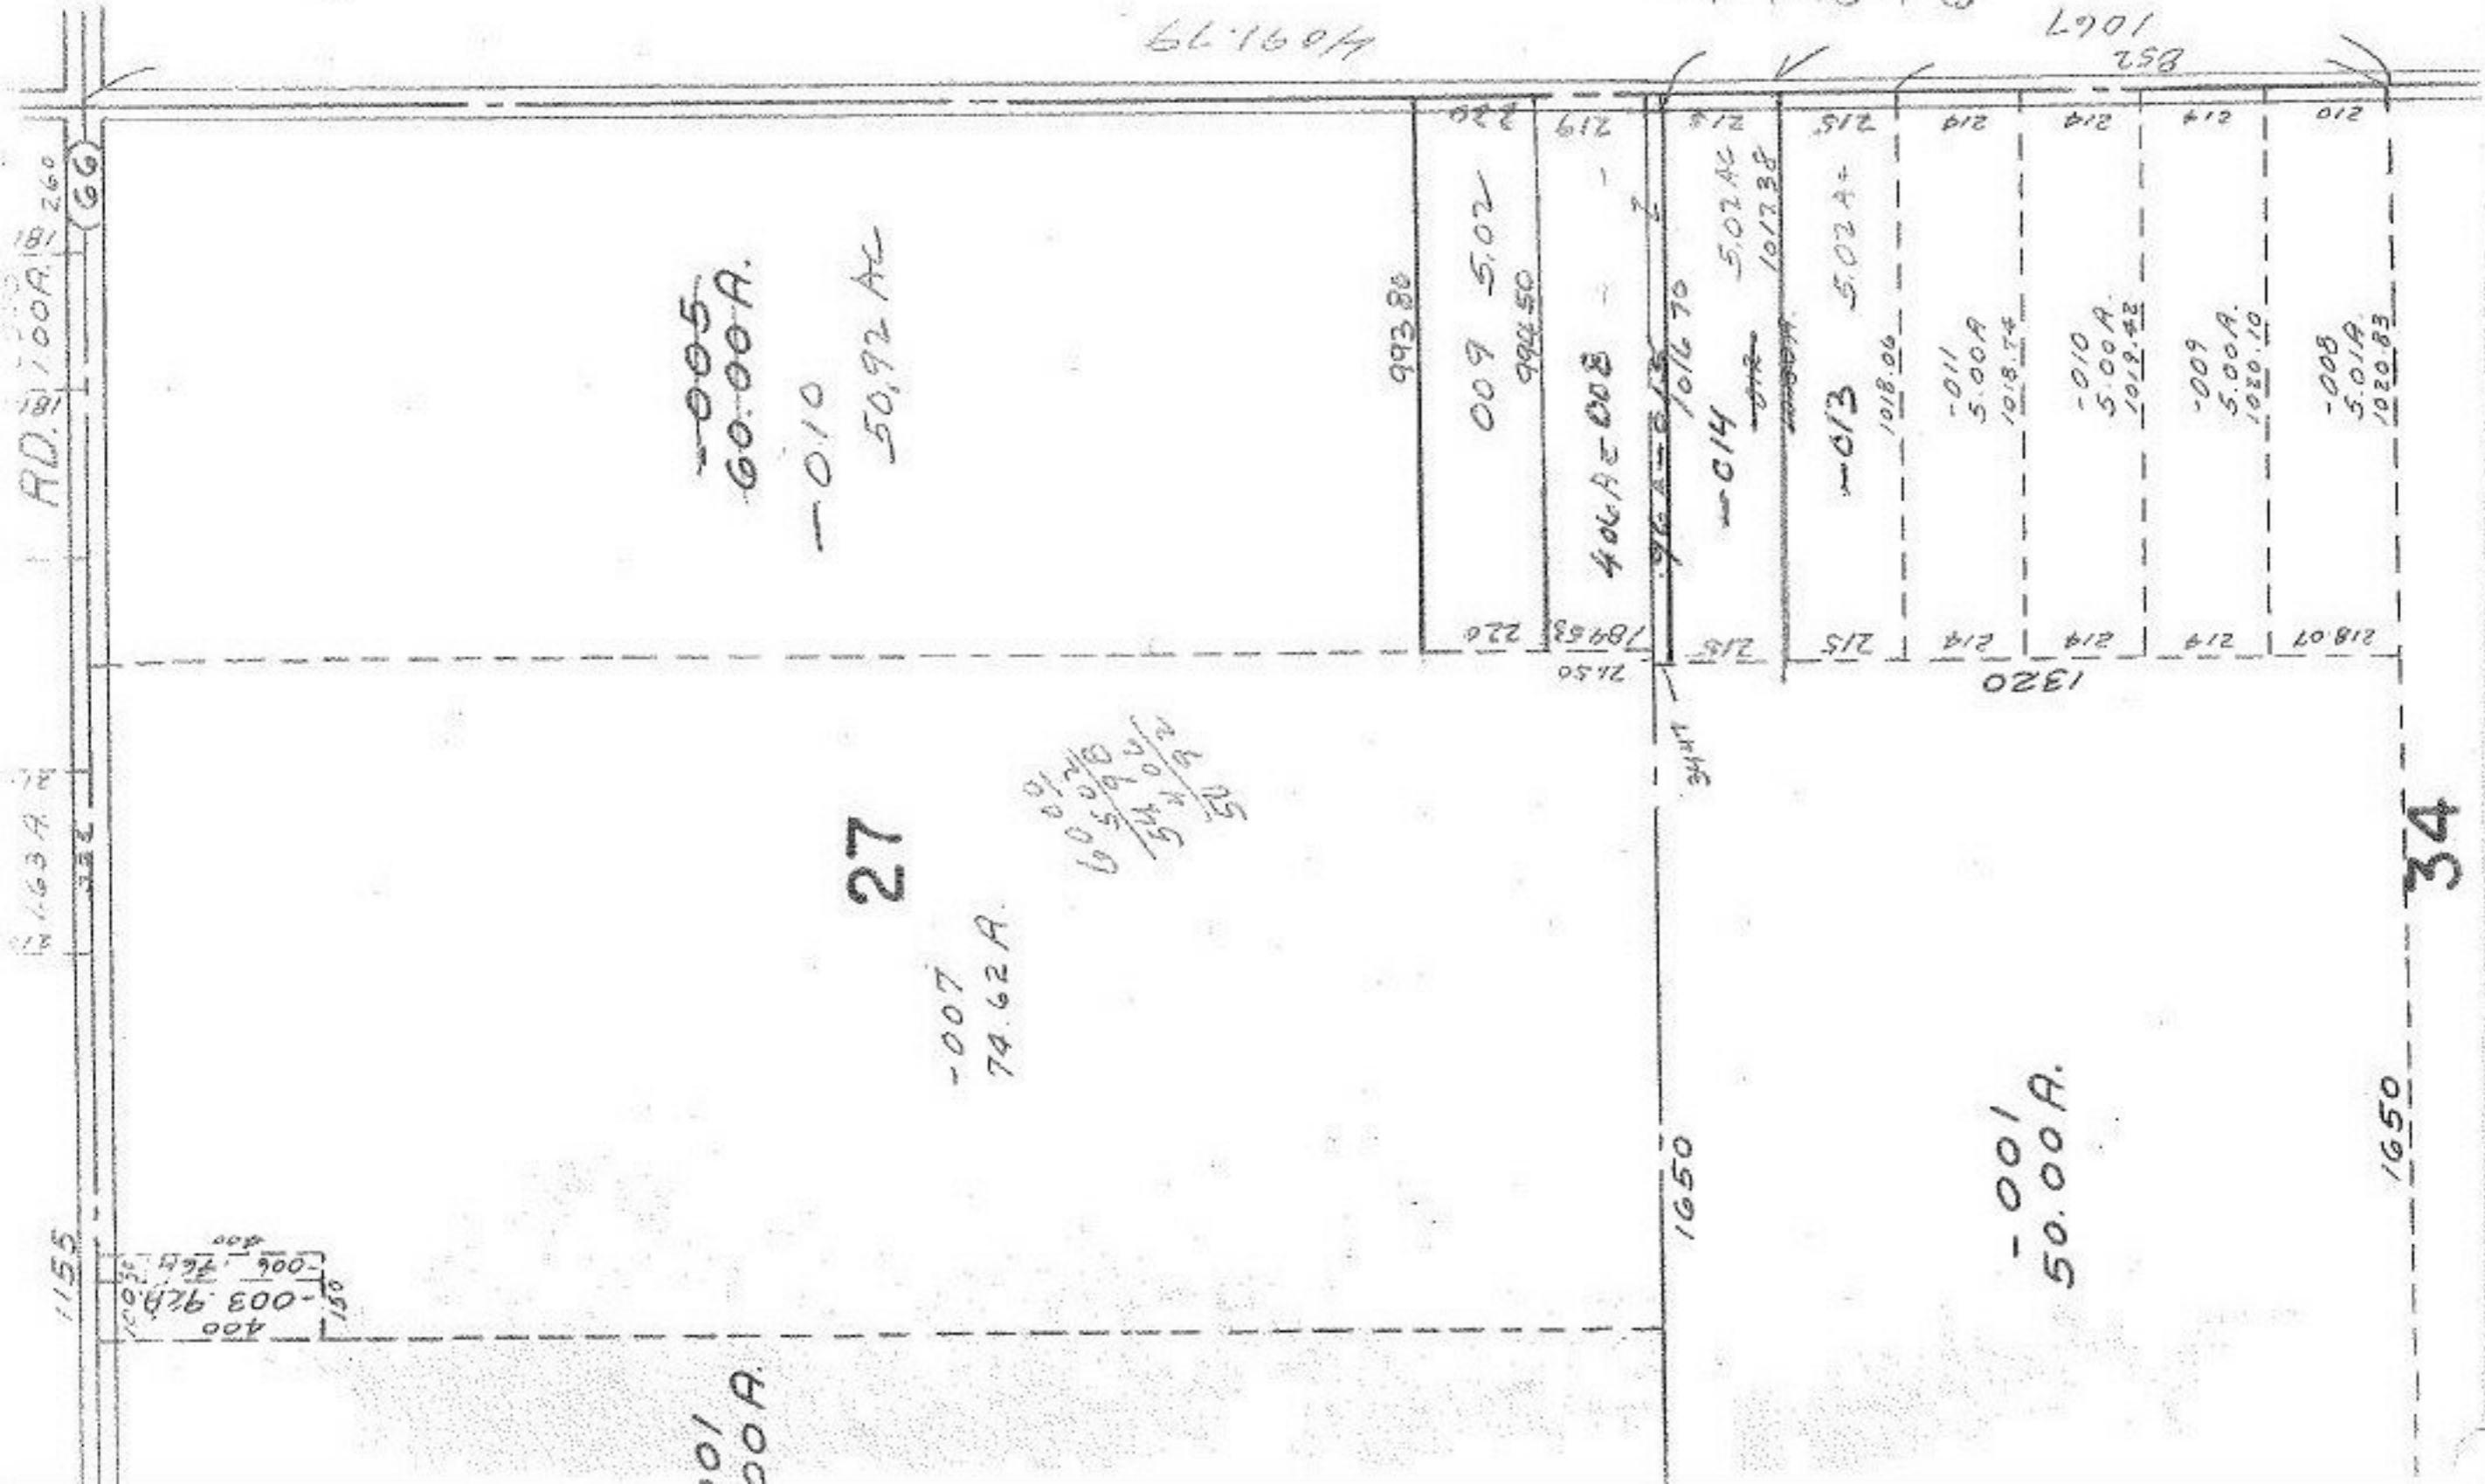

9473

SEP 10 1976

9473

APPROVED
LORAIN CO.
MAP DEPT.
DATE 3-10-76
PAGE 16C
BY L. W. HARRIS
VOID AFTER

34

1650