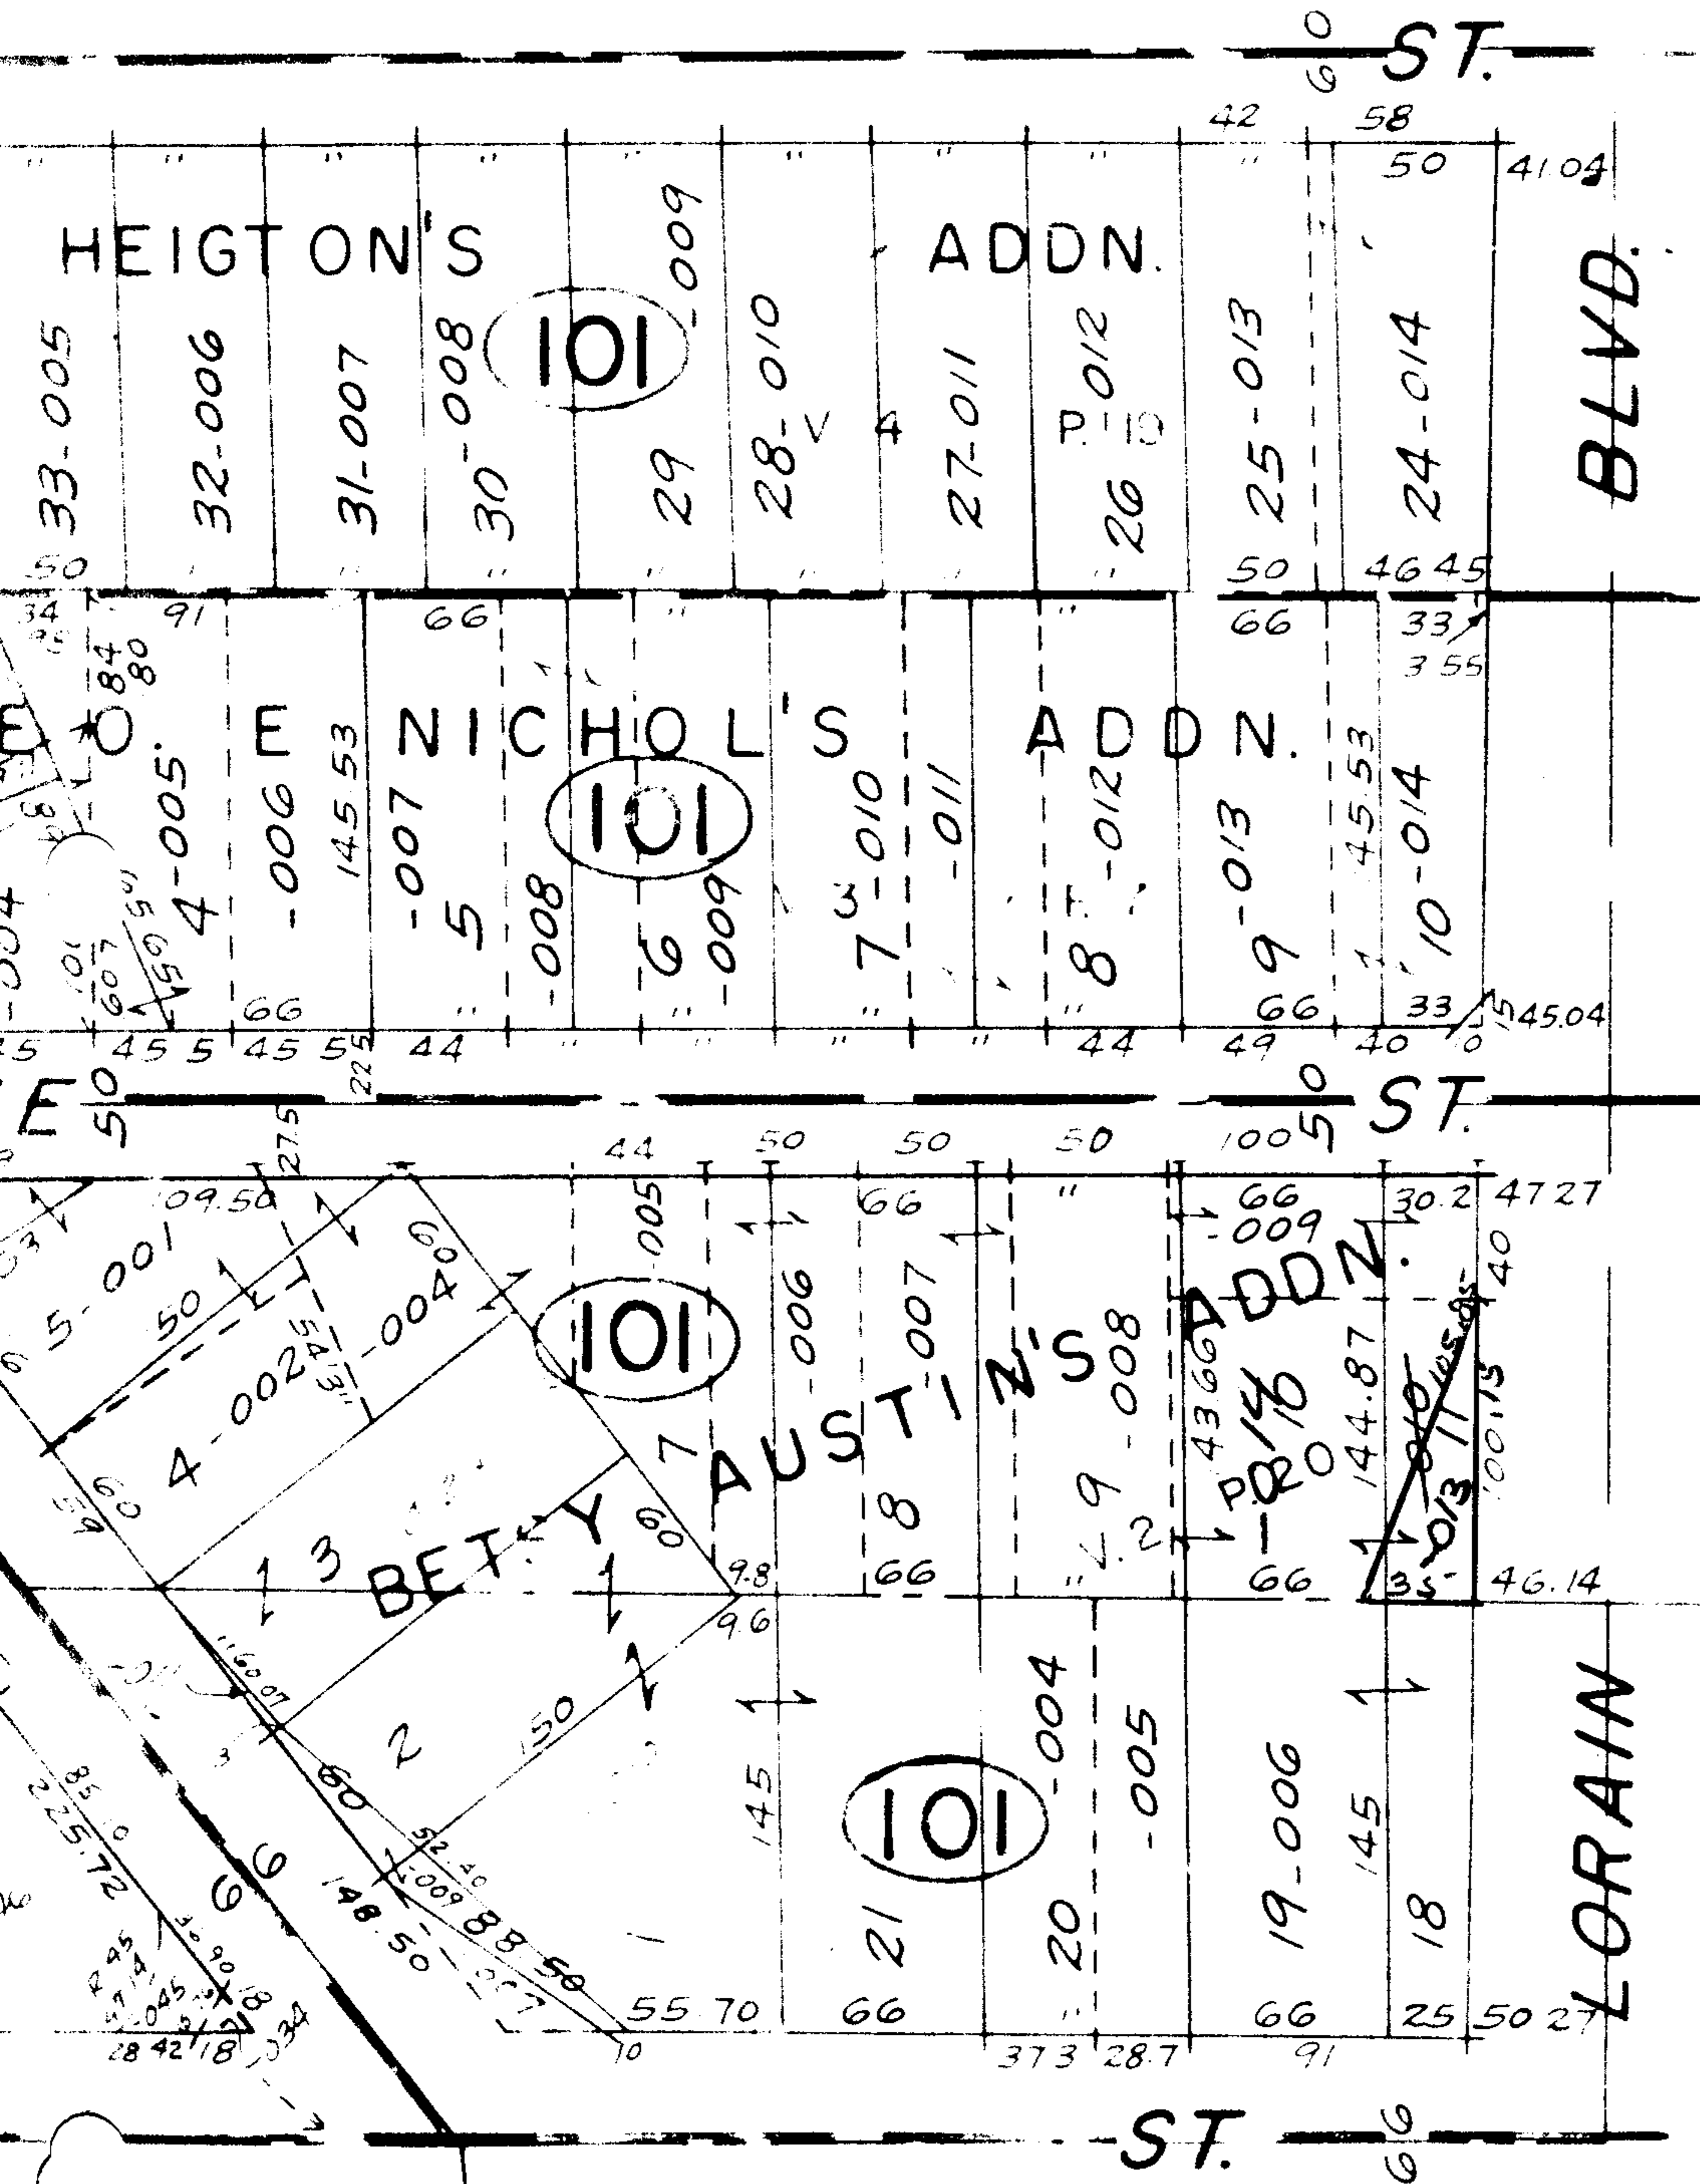

9360

JAN 8 1976

63

62

61

60

H-26-76

9360

APPROVED LORAIN CO. MAP DEPT.	
DATE	1-8-76
PAGE	6-99
BY	LW Hall
VOID AFTER	