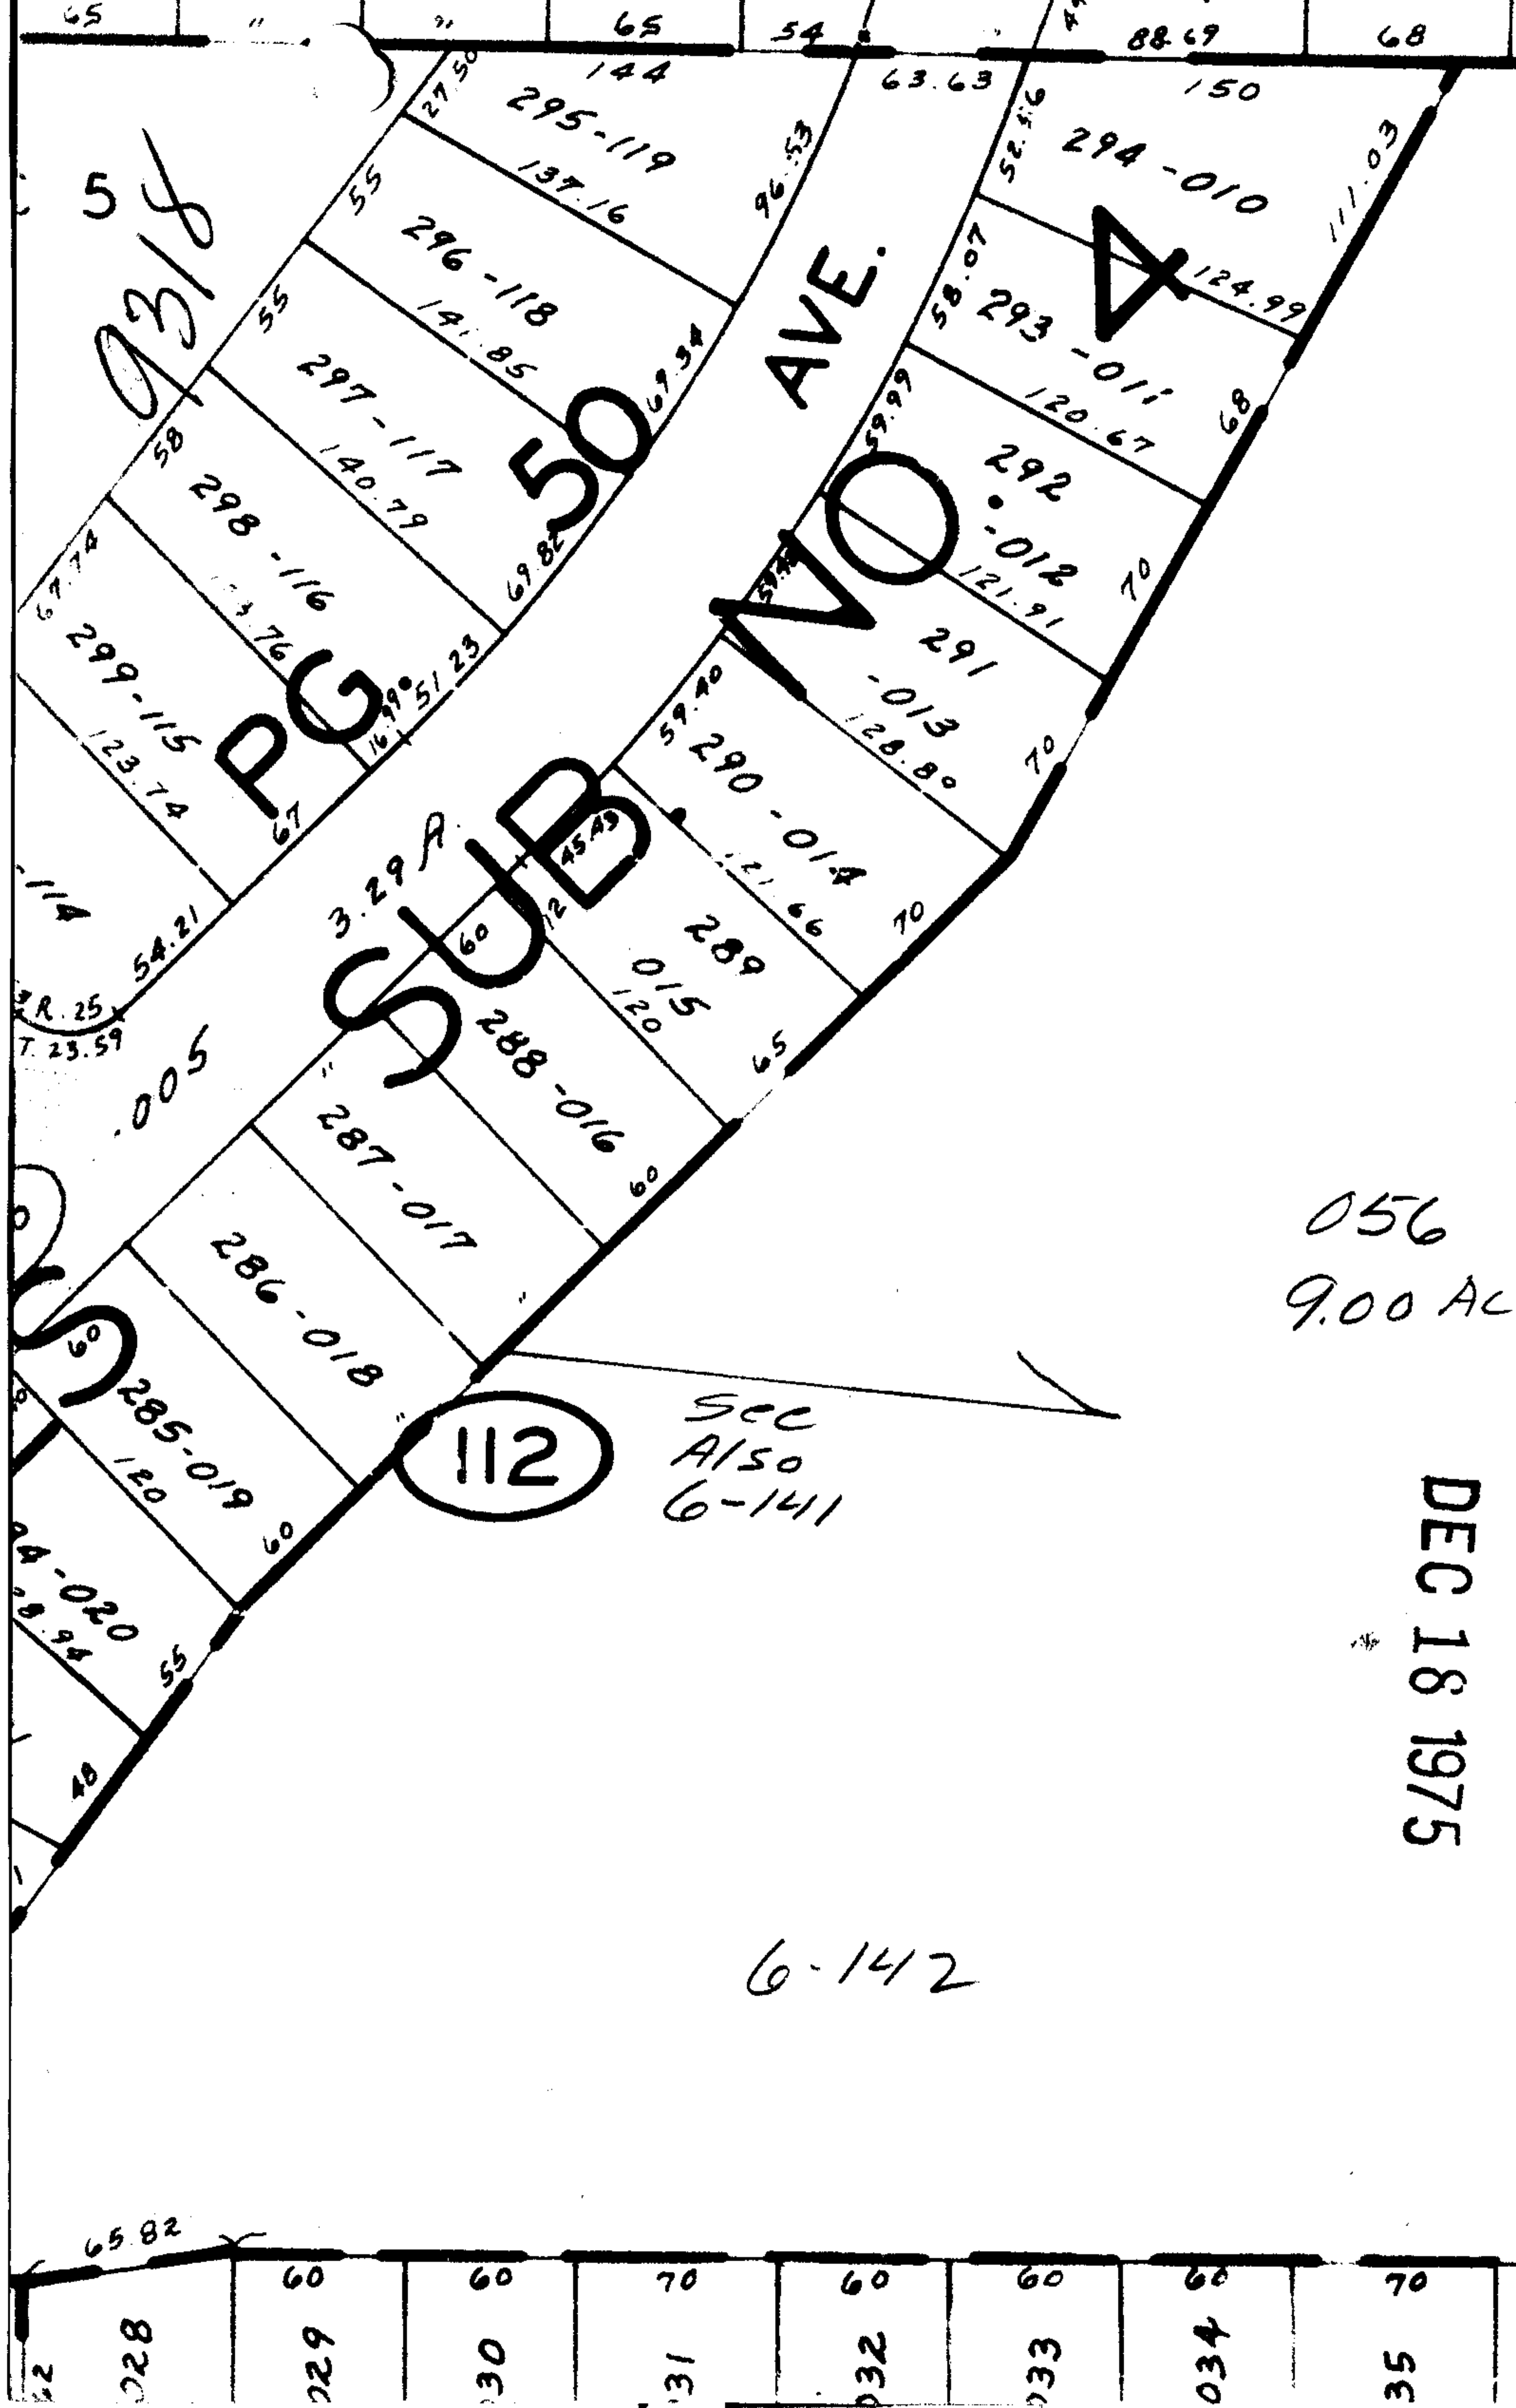

9318

9318

APPROVED
LORAIN CO.
MAP DEPT.

DATE 12-16-75

PAGE 6-142

BY L.W. Hall

VOID
AFTER

DEC 31 1975

056
9.00 AC

DEC 18 1975

6-142

See
Also
6-141