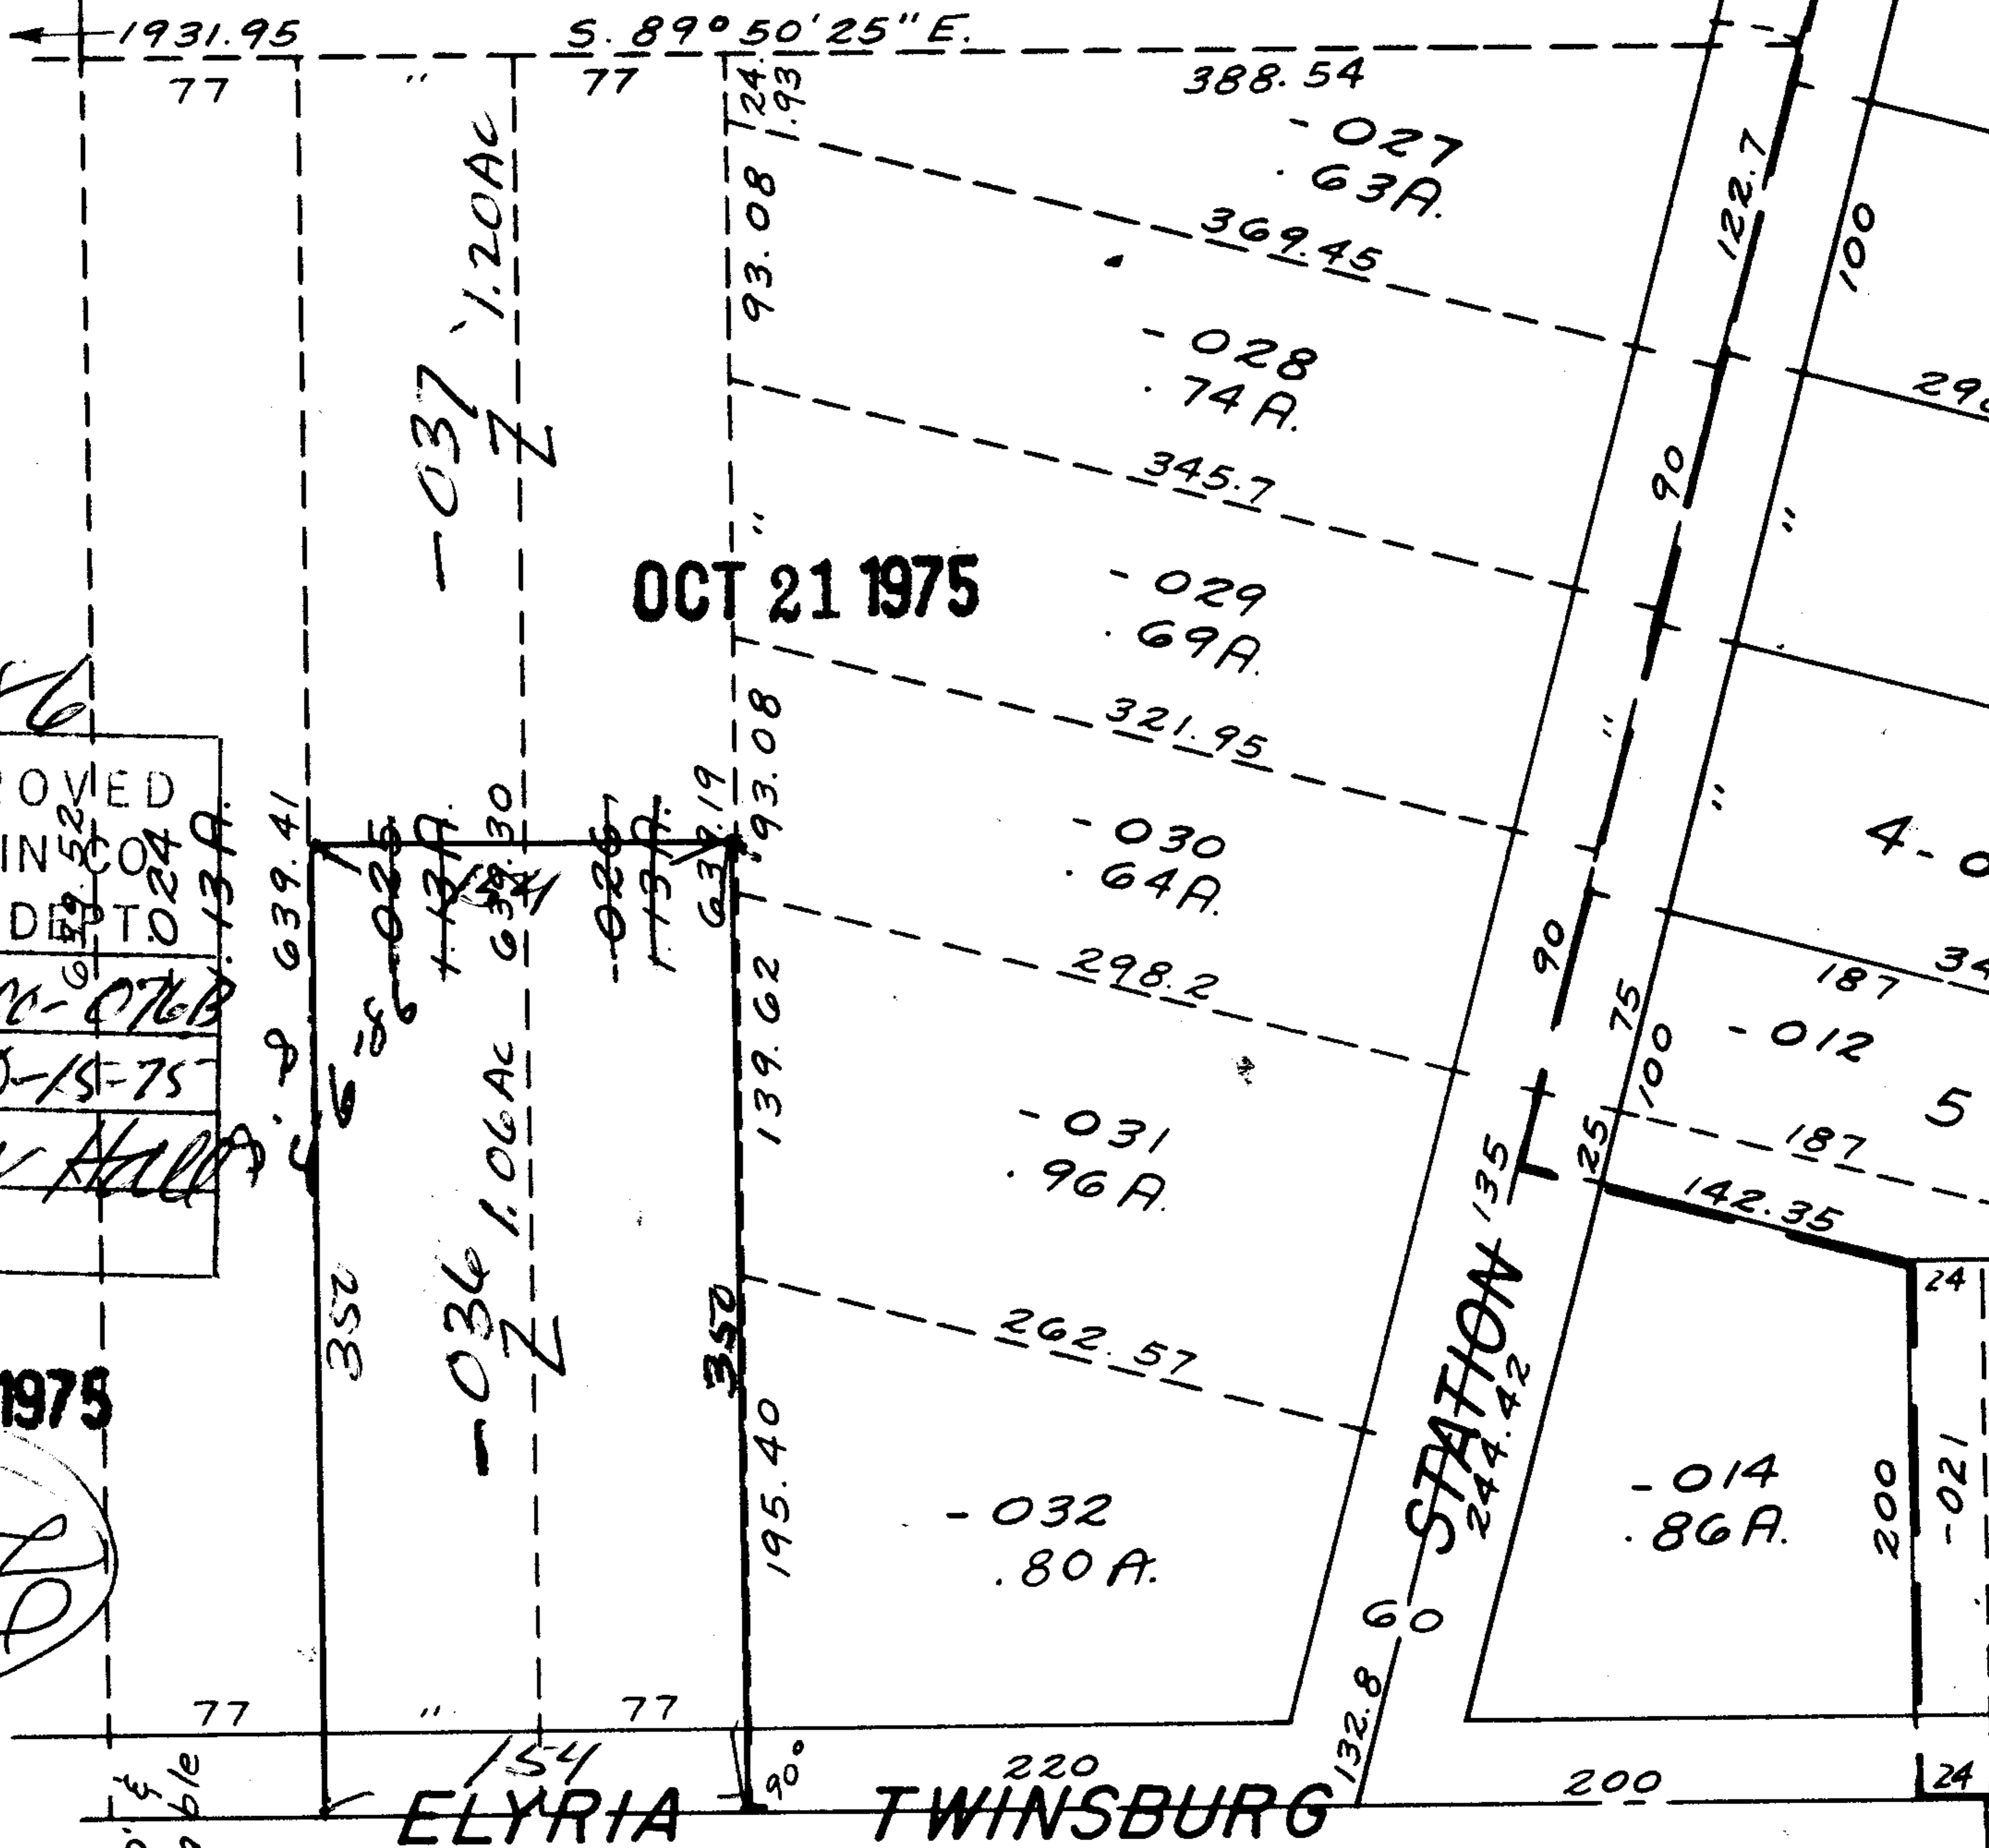

9/86

OCT 21 1975

9/86

APPROVED	
LORAIN CO	
MAP DEPT	
DATE	12-00-076B
PAGE	10-15-75
BY	LW Hall
VOID	
AFTER	

DEC 31 1975

COLUMBIA TWP.

SCALE: 1" = 100'

SEE 12-00-075-B