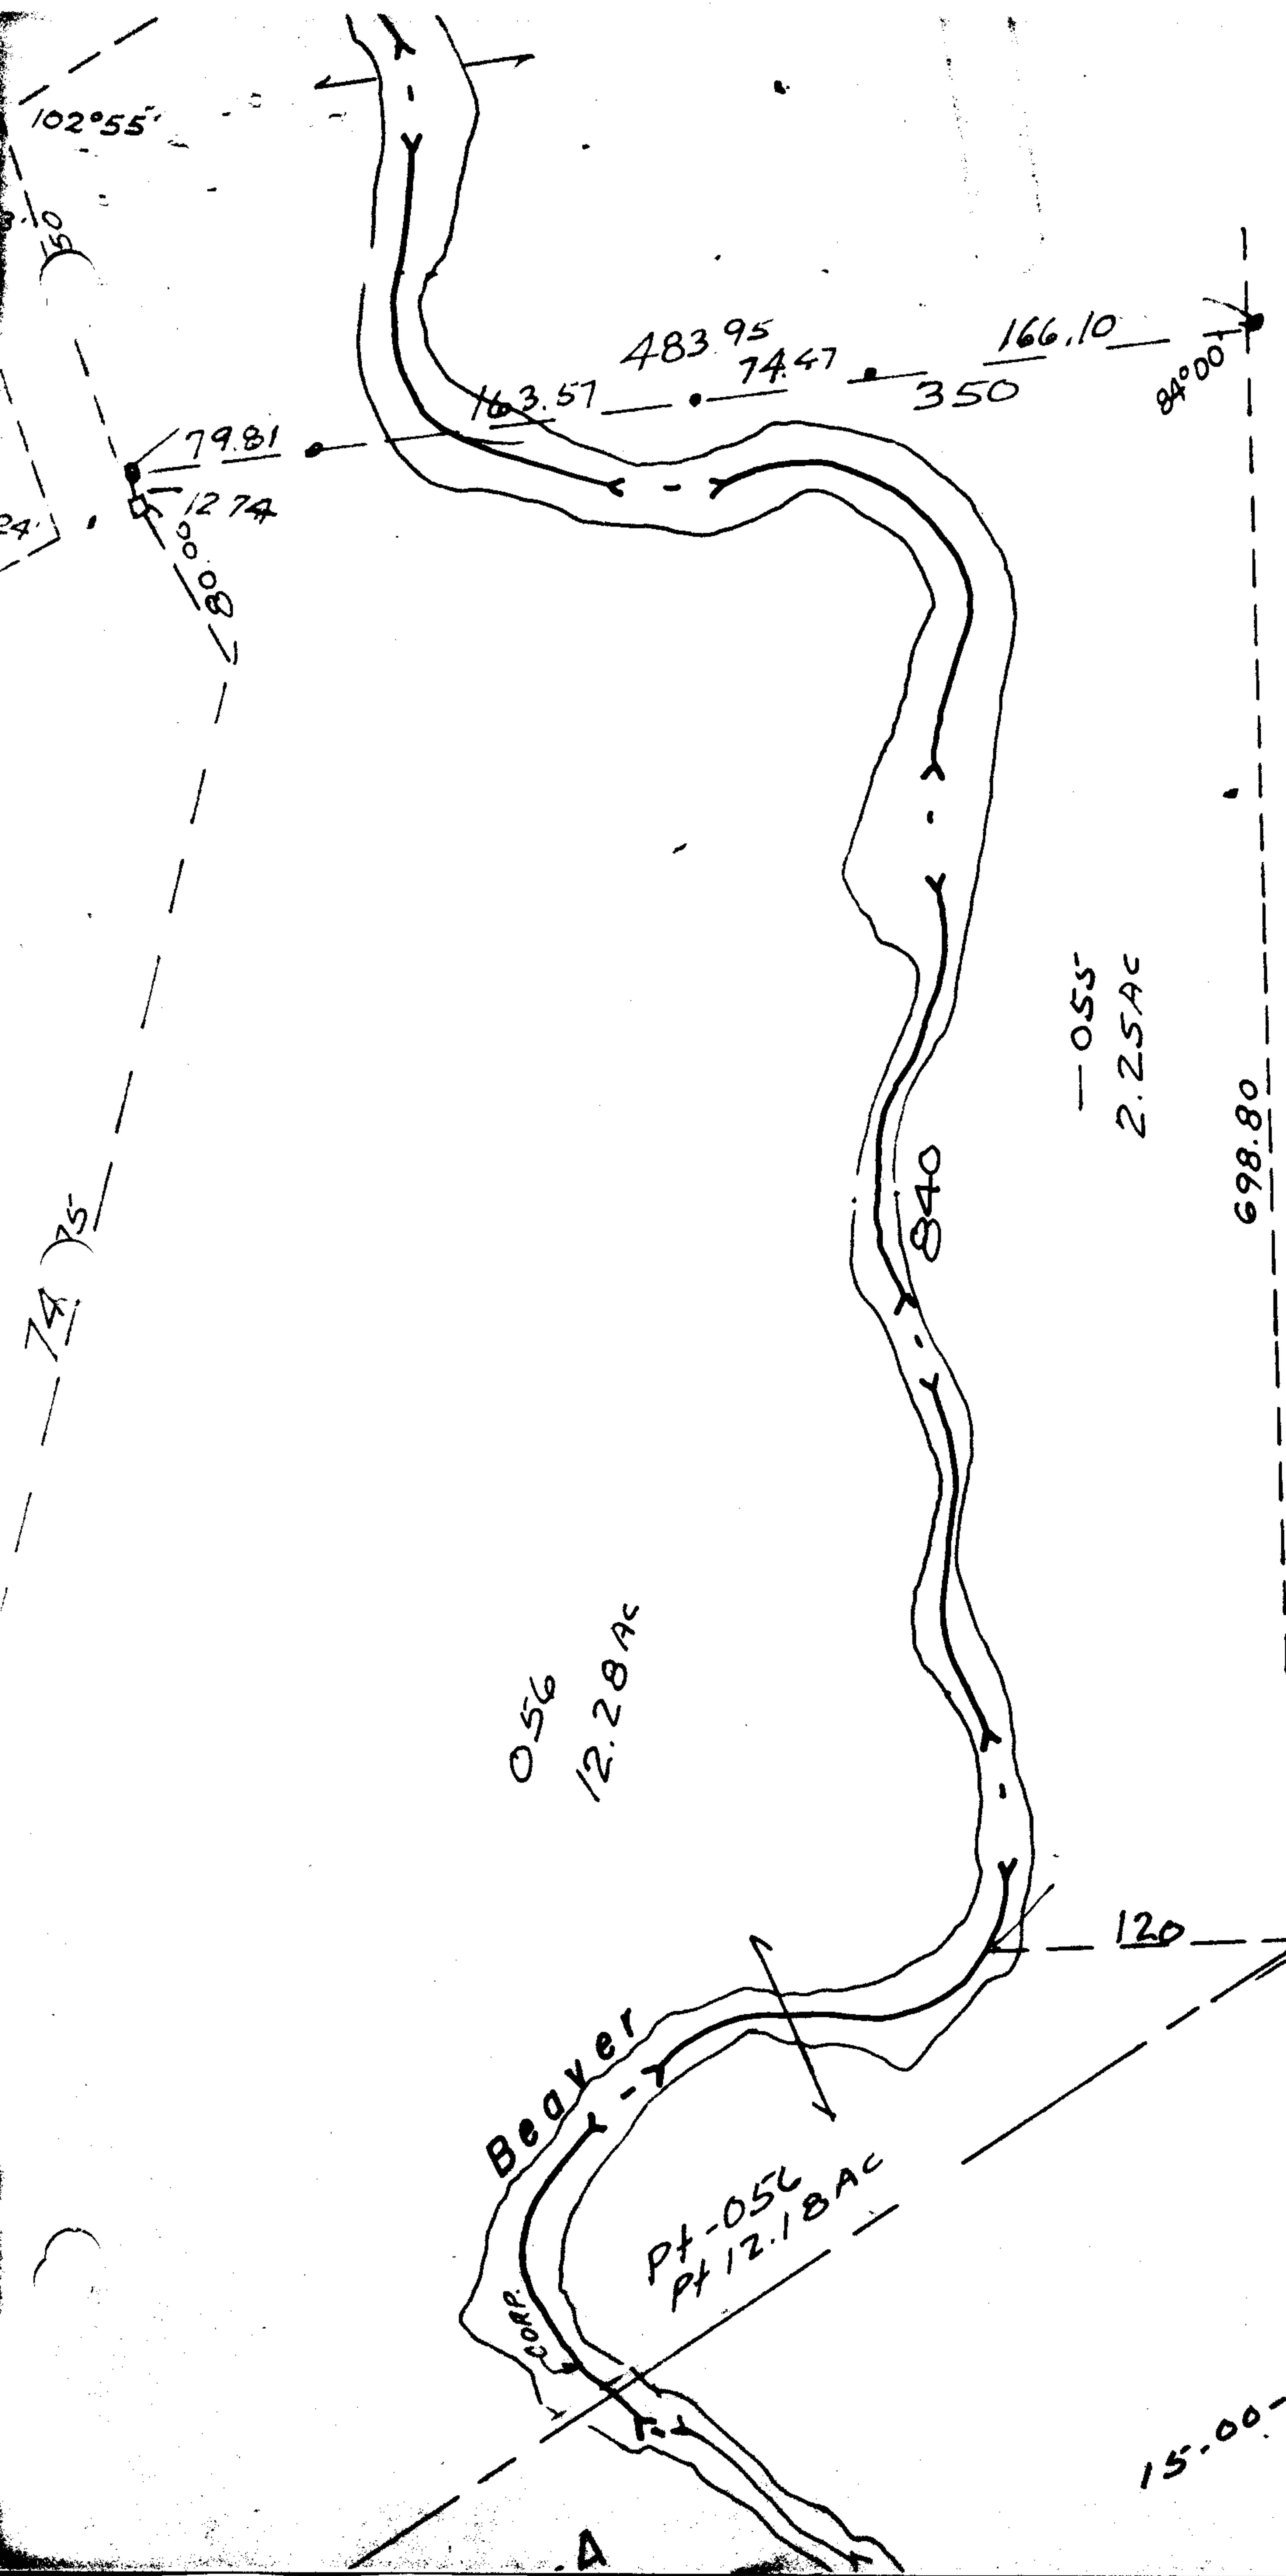

9174

10-20-75
 GWP
 LNH

9174

APPROVED LORAIN CO. MAP DEPT.	
DATE 10-20-75	
PAGE 5-00-016 A	
BY LNH Hall	
VOID AFTER	

OCT 21 1975

DEC 31 1975

15-00-015-000-001
 7.32 AC