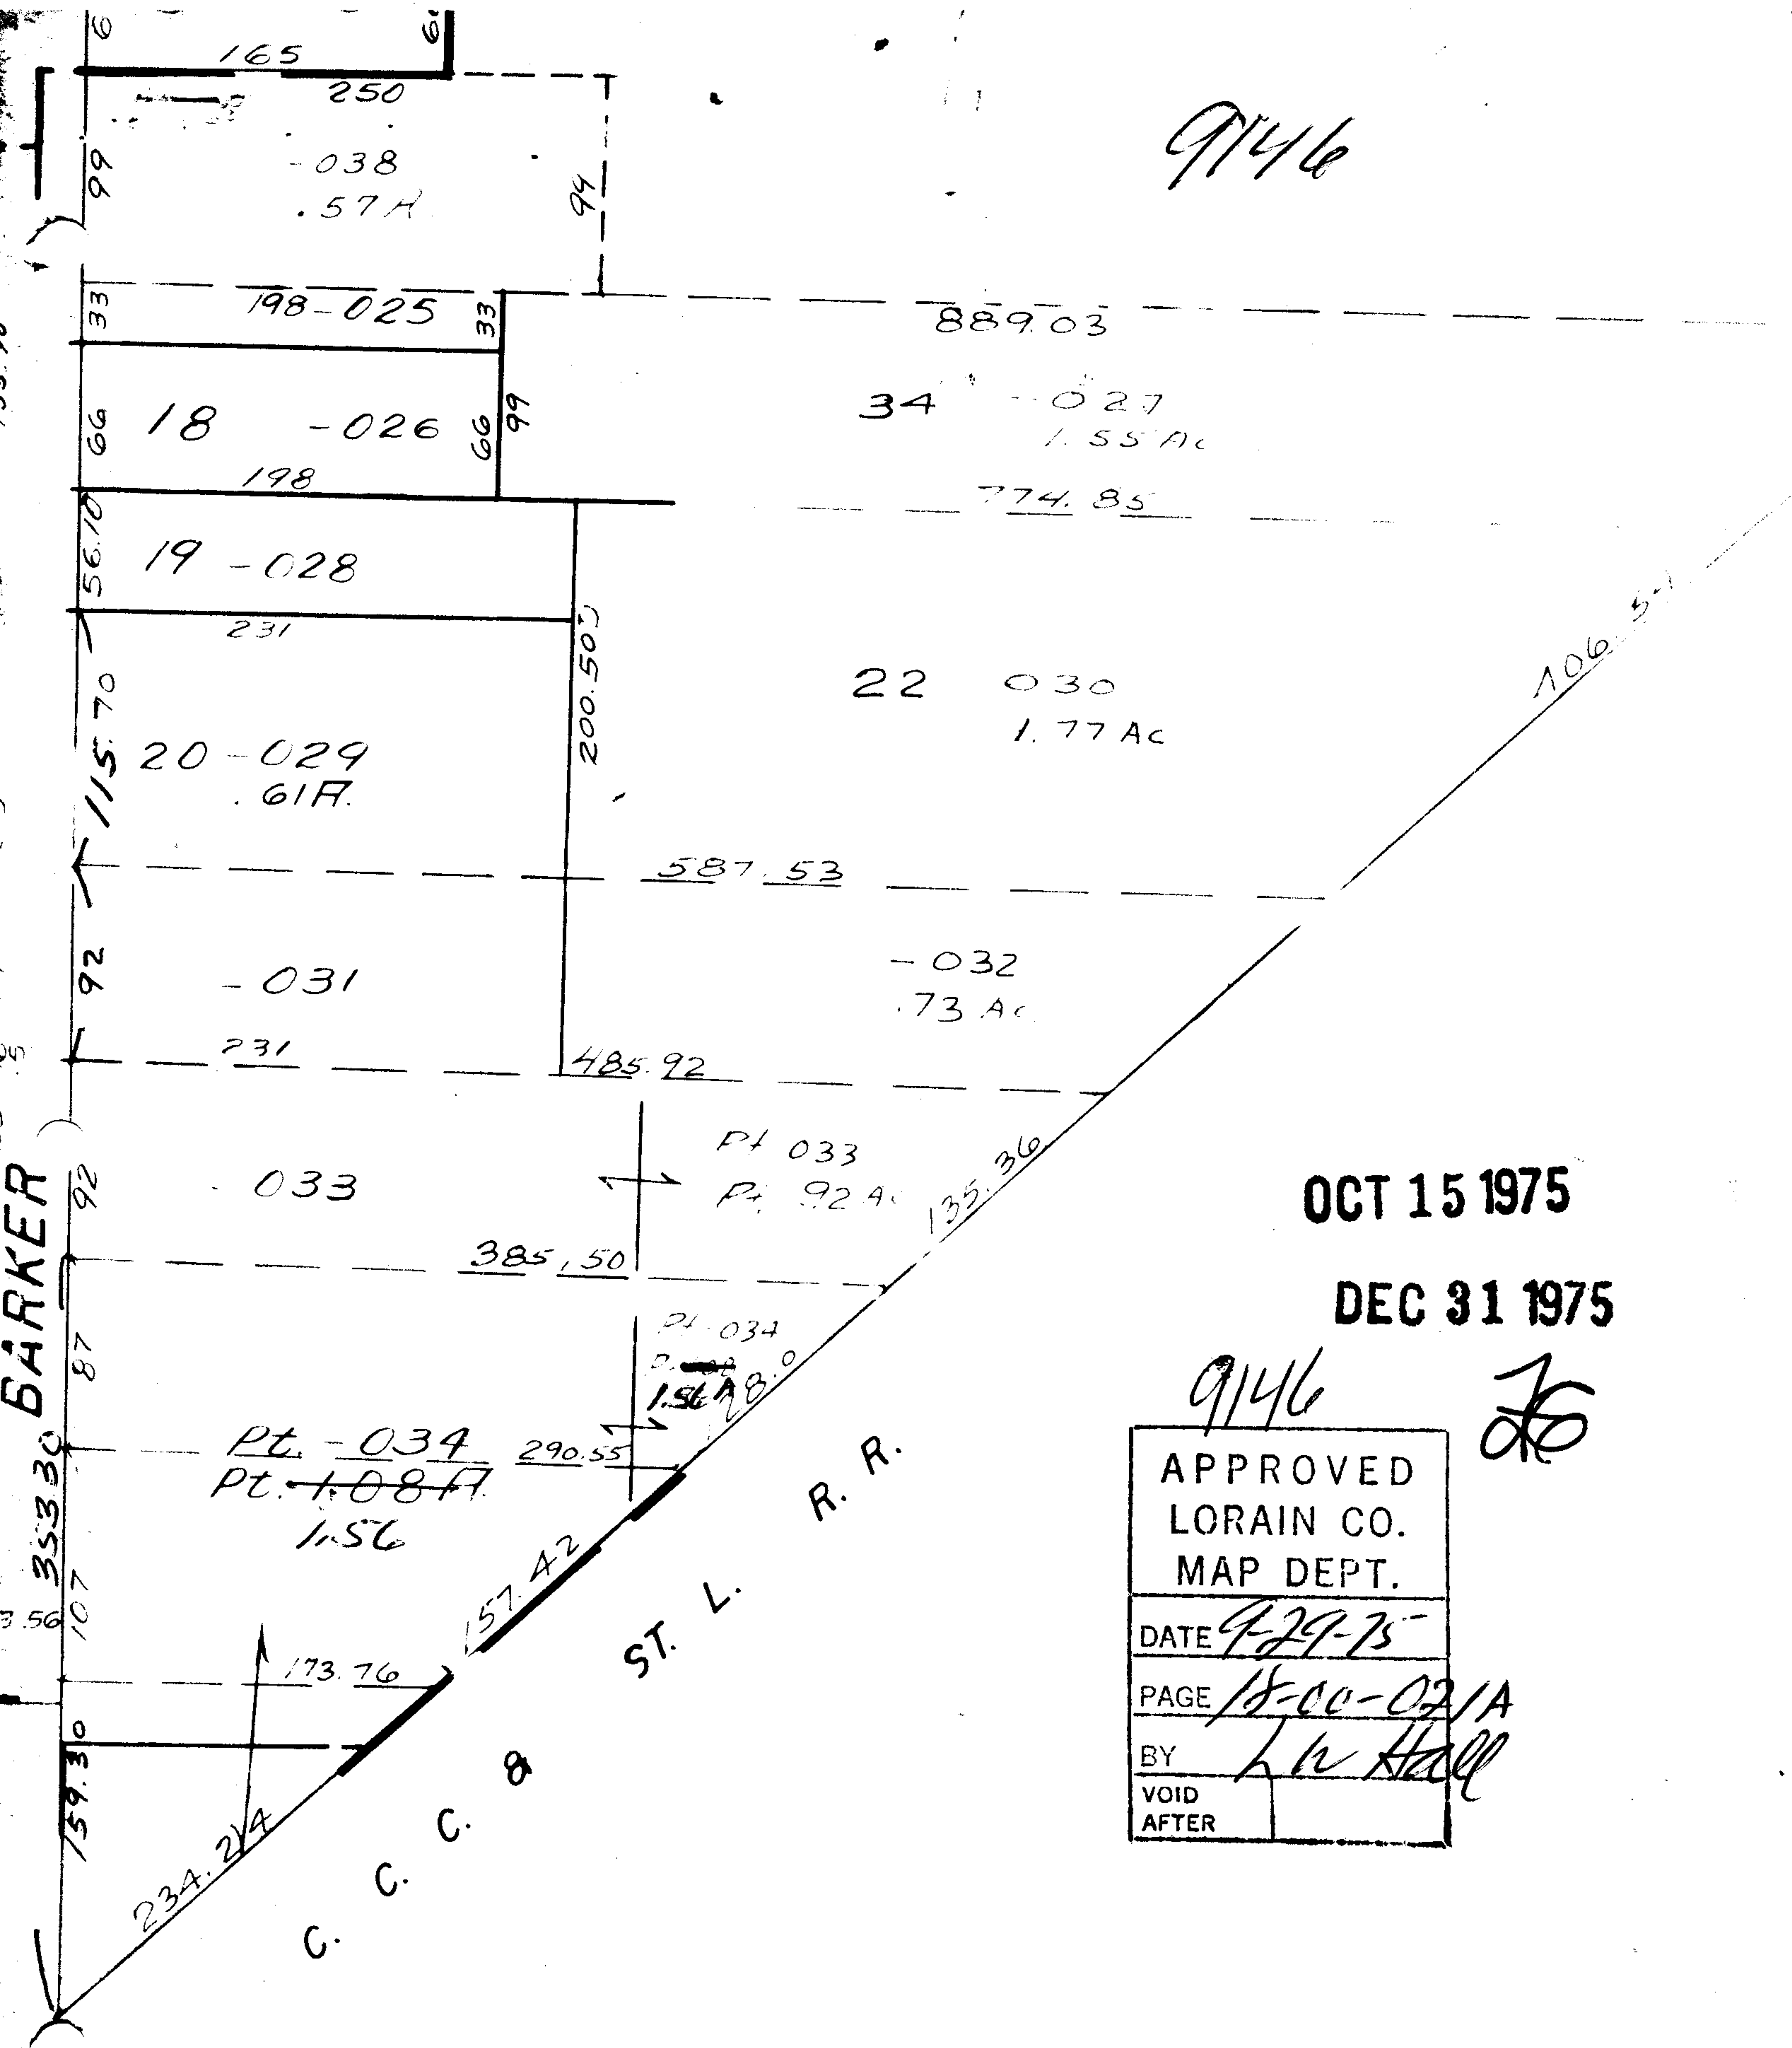

9146

OCT 15 1975

DEC 31 1975

9146

75

APPROVED LORAIN CO. MAP DEPT.	
DATE	9-29-75
PAGE	18-00-02/A
BY	L. H. Hall
VOID AFTER	

NW 1/4 LOT 21