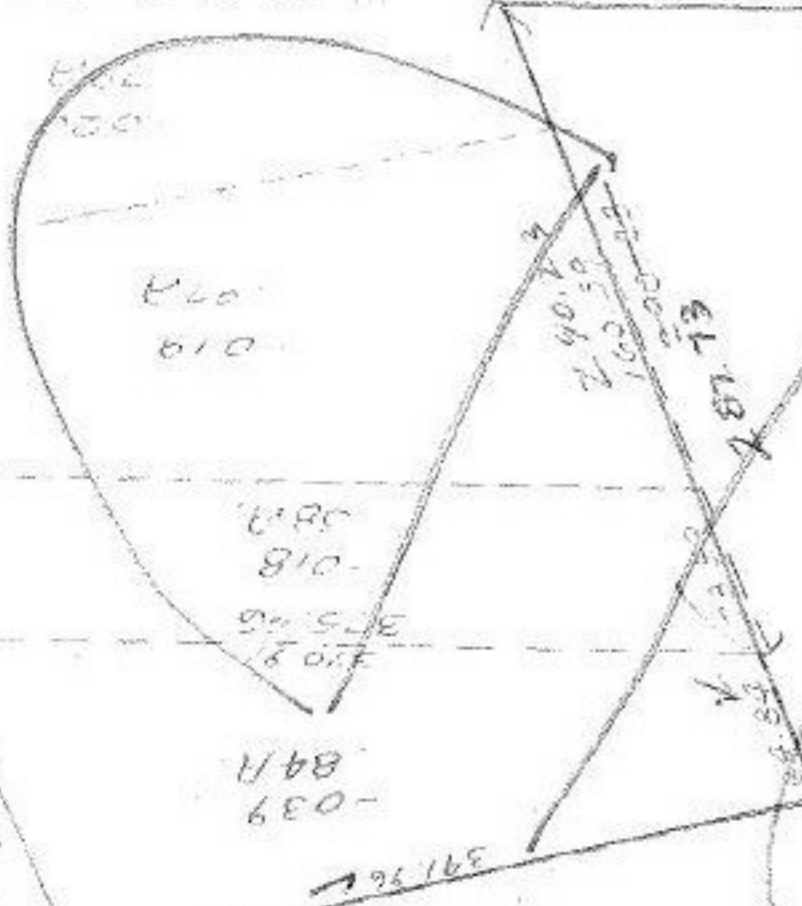

8651

RIDGE

SUGAR

JUL 14 1975

1.051
6.77AC

8651

APPROVED
LORRAN CO.
MAP DEPT.
DATE 3-24-75
PLATE 7-00-0470
BY L. W. Hall
VOID AFTER

MAY 20 1975

383.52

8651

MAY 20 1975

371.10

1.26 AC

1.052

1.26 AC

181