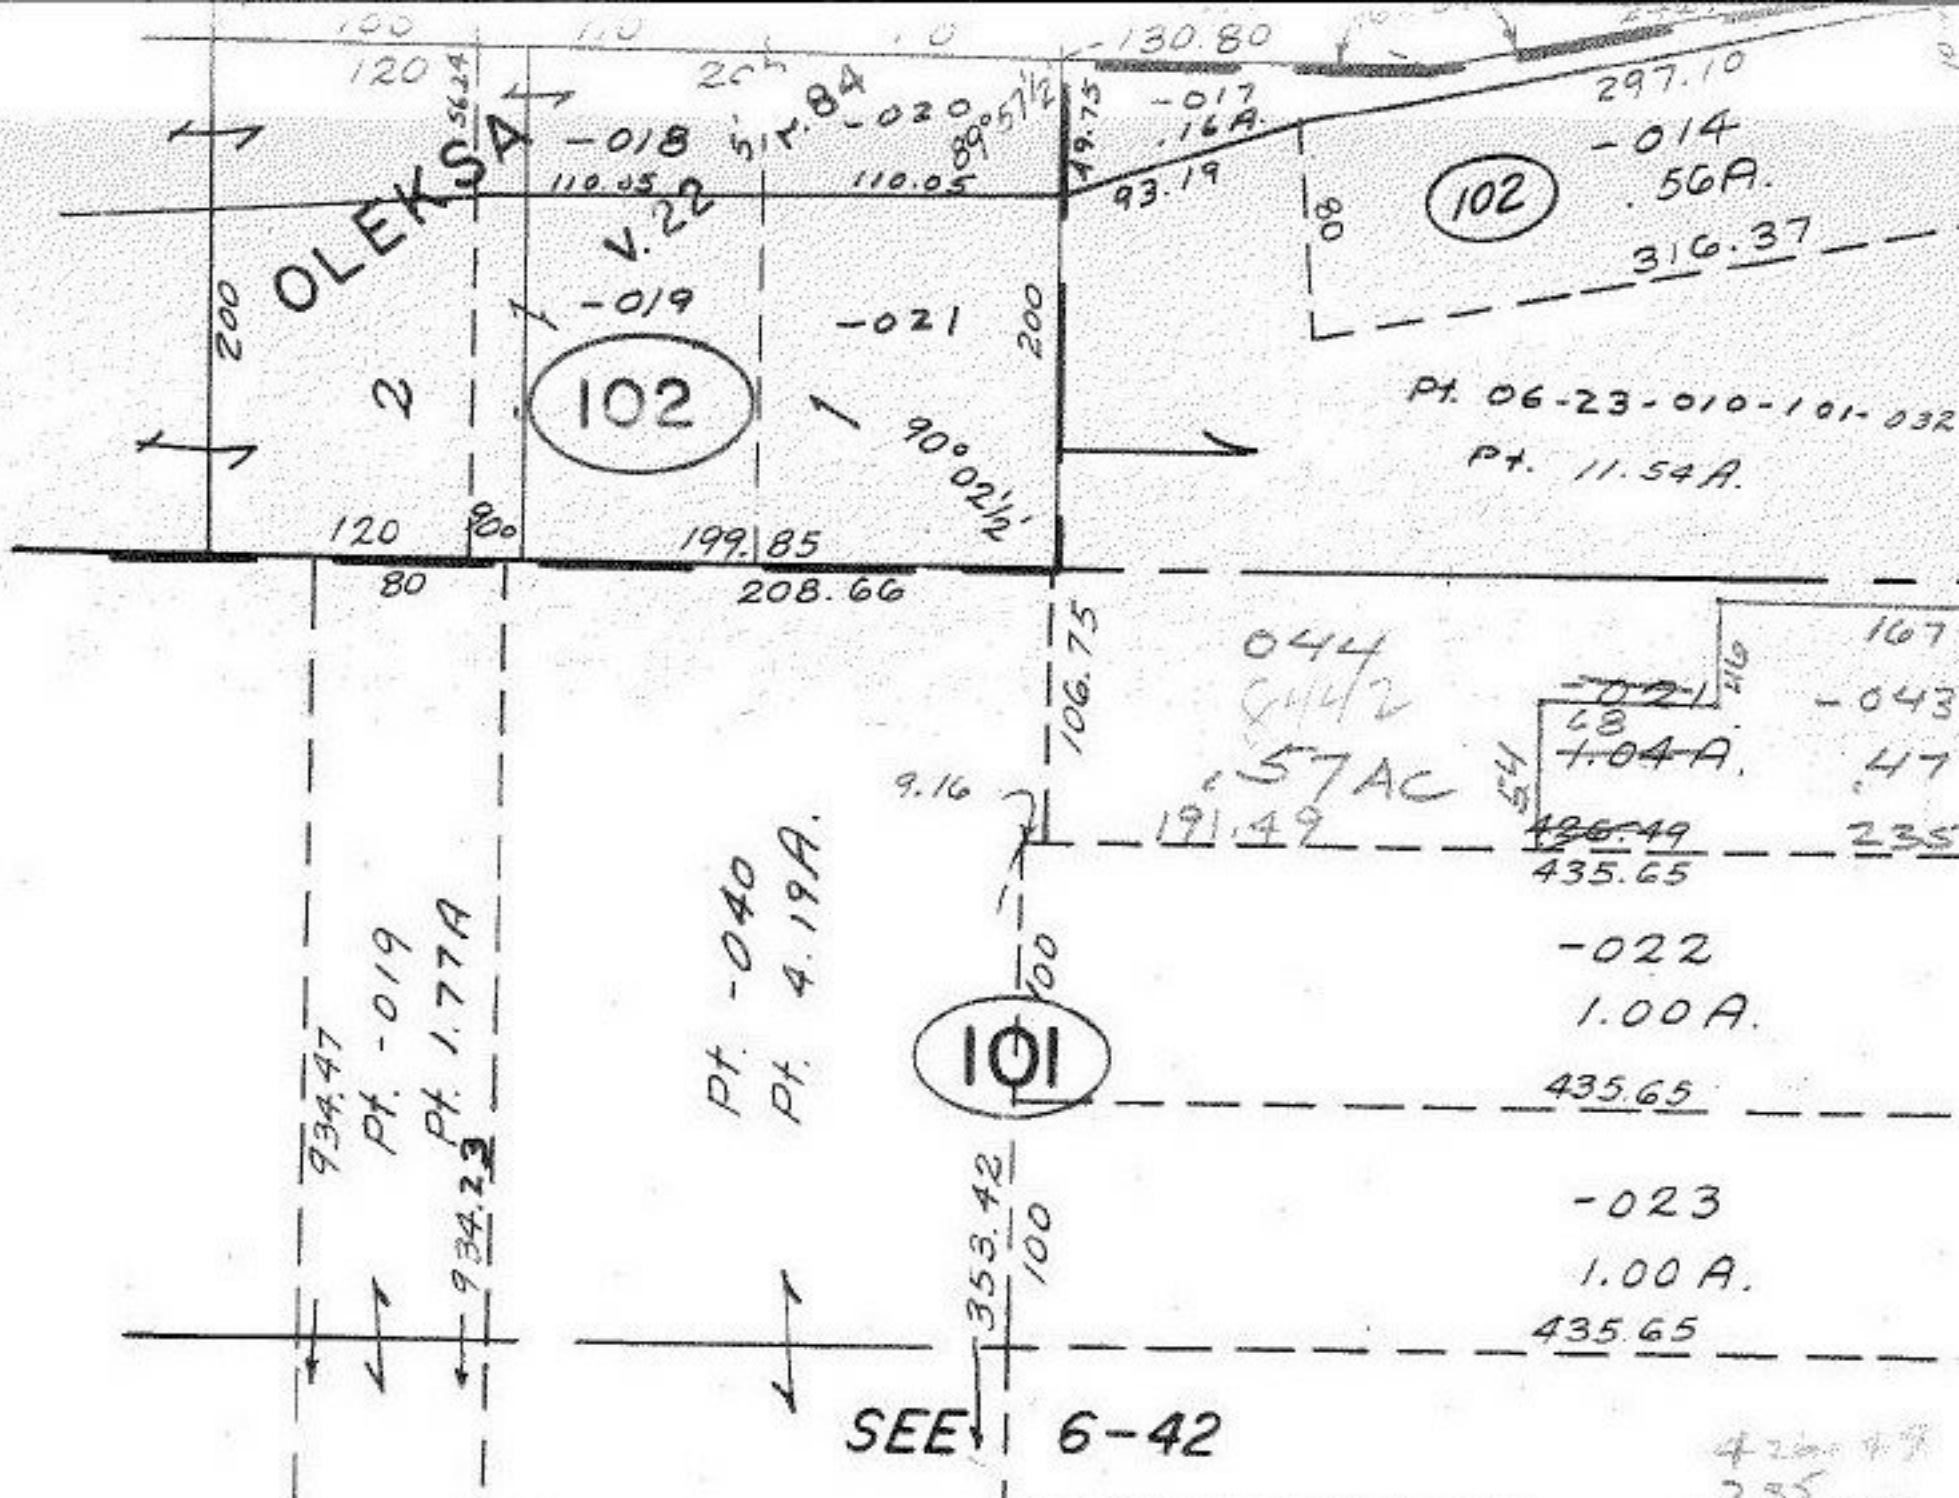

8442

JAN 20 1975

DEC 1 1975

APPROVED
LORAIN CO.
MAP DEPT.
DATE 11-22-74
PAGE 6-25
BY L.H. Hall
VOID AFTER

# ELYRIA TWR.

SCALE: 1" = 100'