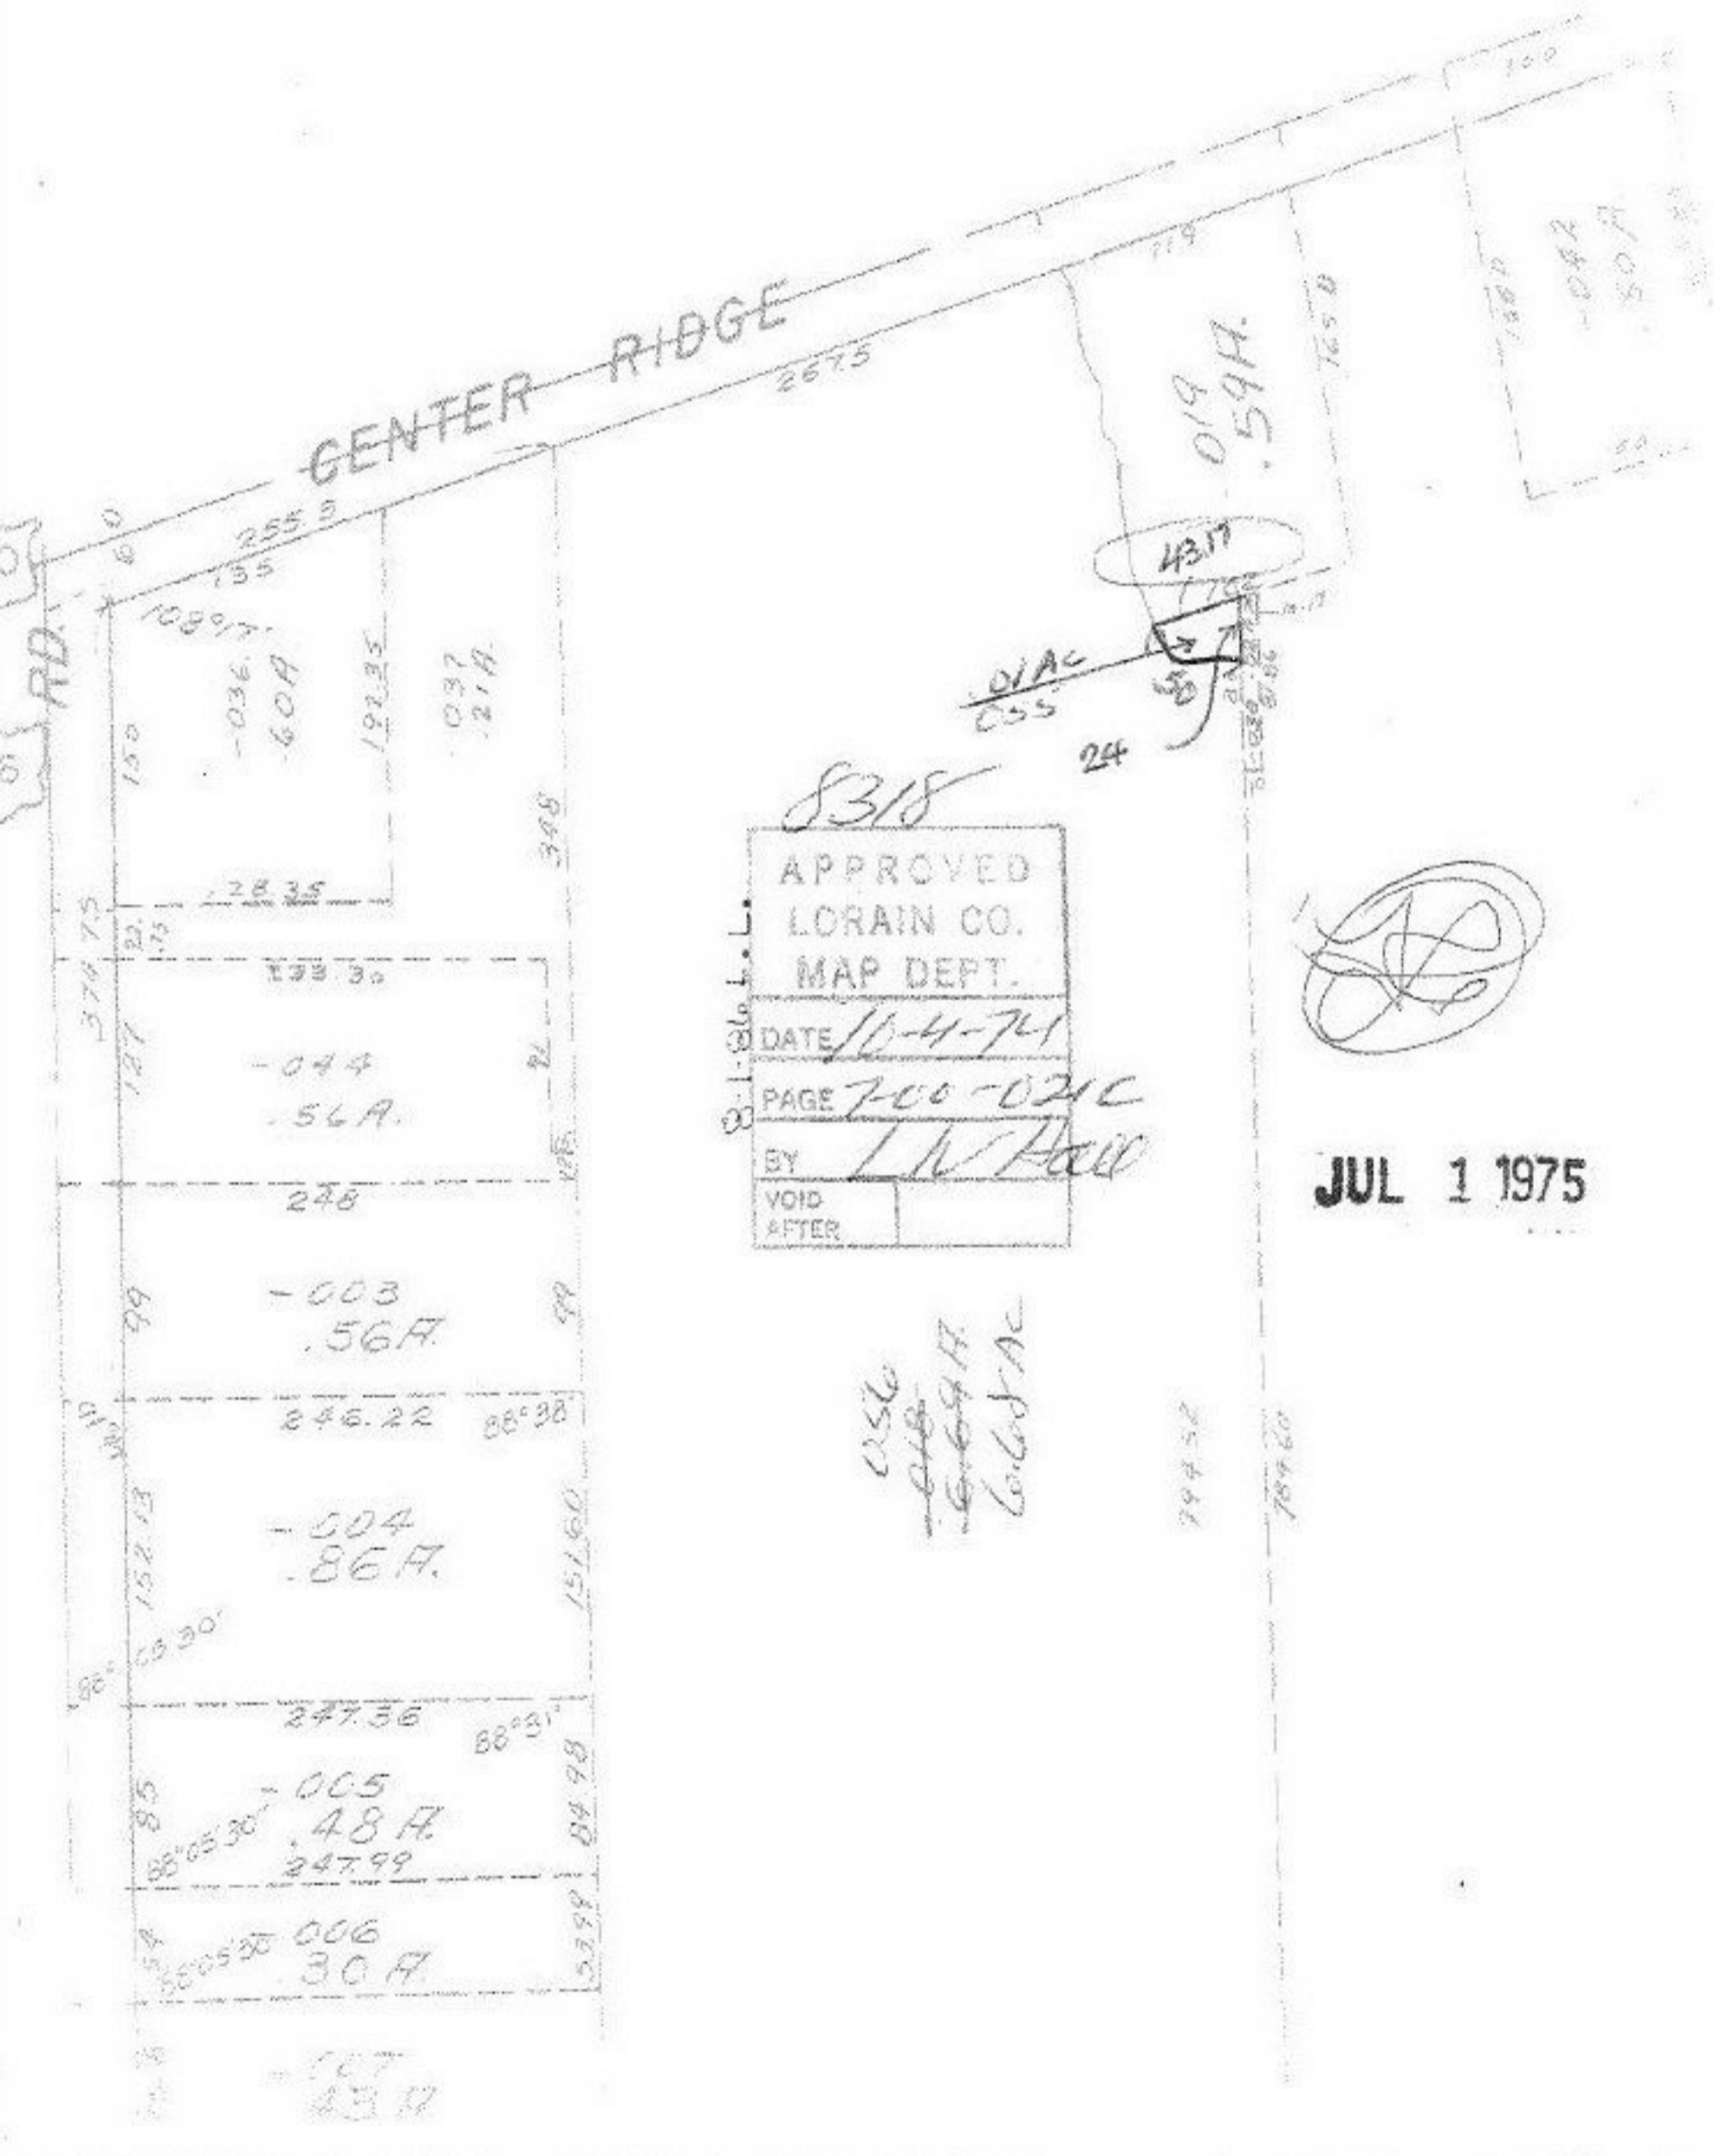

OCT 16 1974

8318

SEE

CENTER RIDGE

8318

APPROVED
LORAIN CO.
MAP DEPT.
DATE 10-4-74
PAGE 700-021C
BY LNH
VOID AFTER

JUL 1 1975

0256
 018
 6.69A
 Cor. Lot Ac

794.52
 784.60