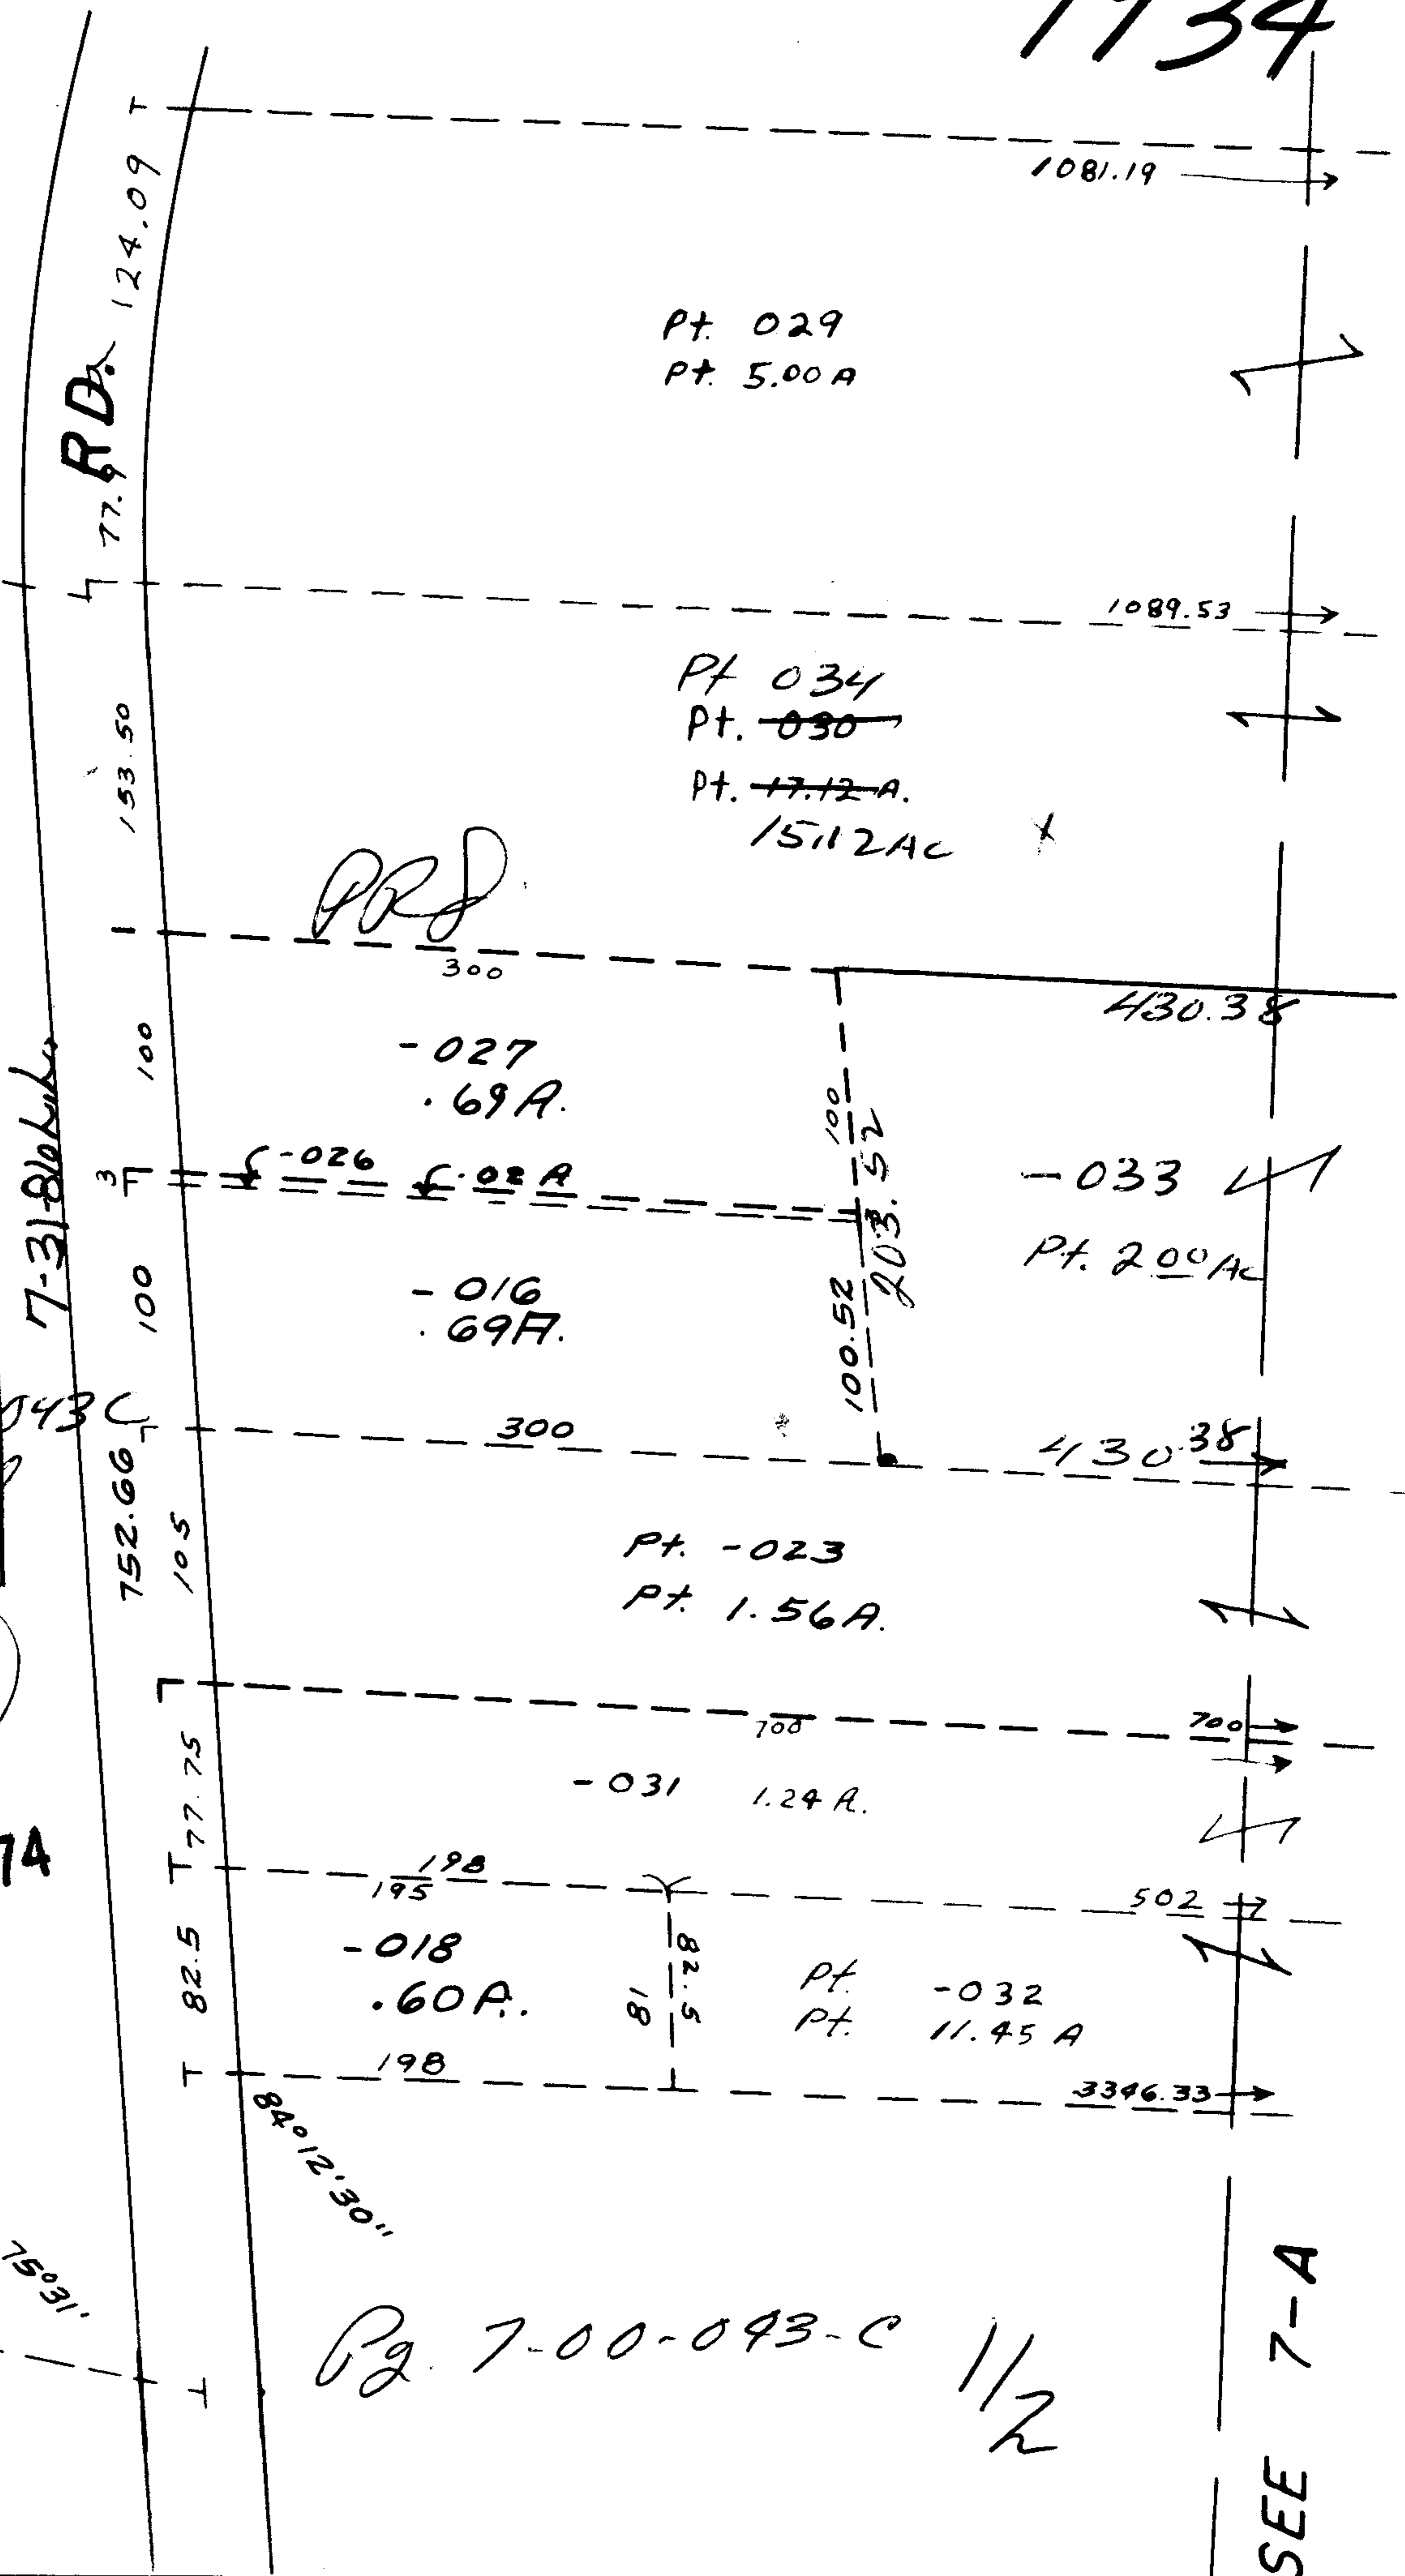

7934

7934

APPROVED  
LORAIN CO.  
MAP DEPT.

DATE 5-3-74

PAGE 7A; 7-00-043C

BY L.W. Hall

VOID  
AFTER

AUG 7 1974