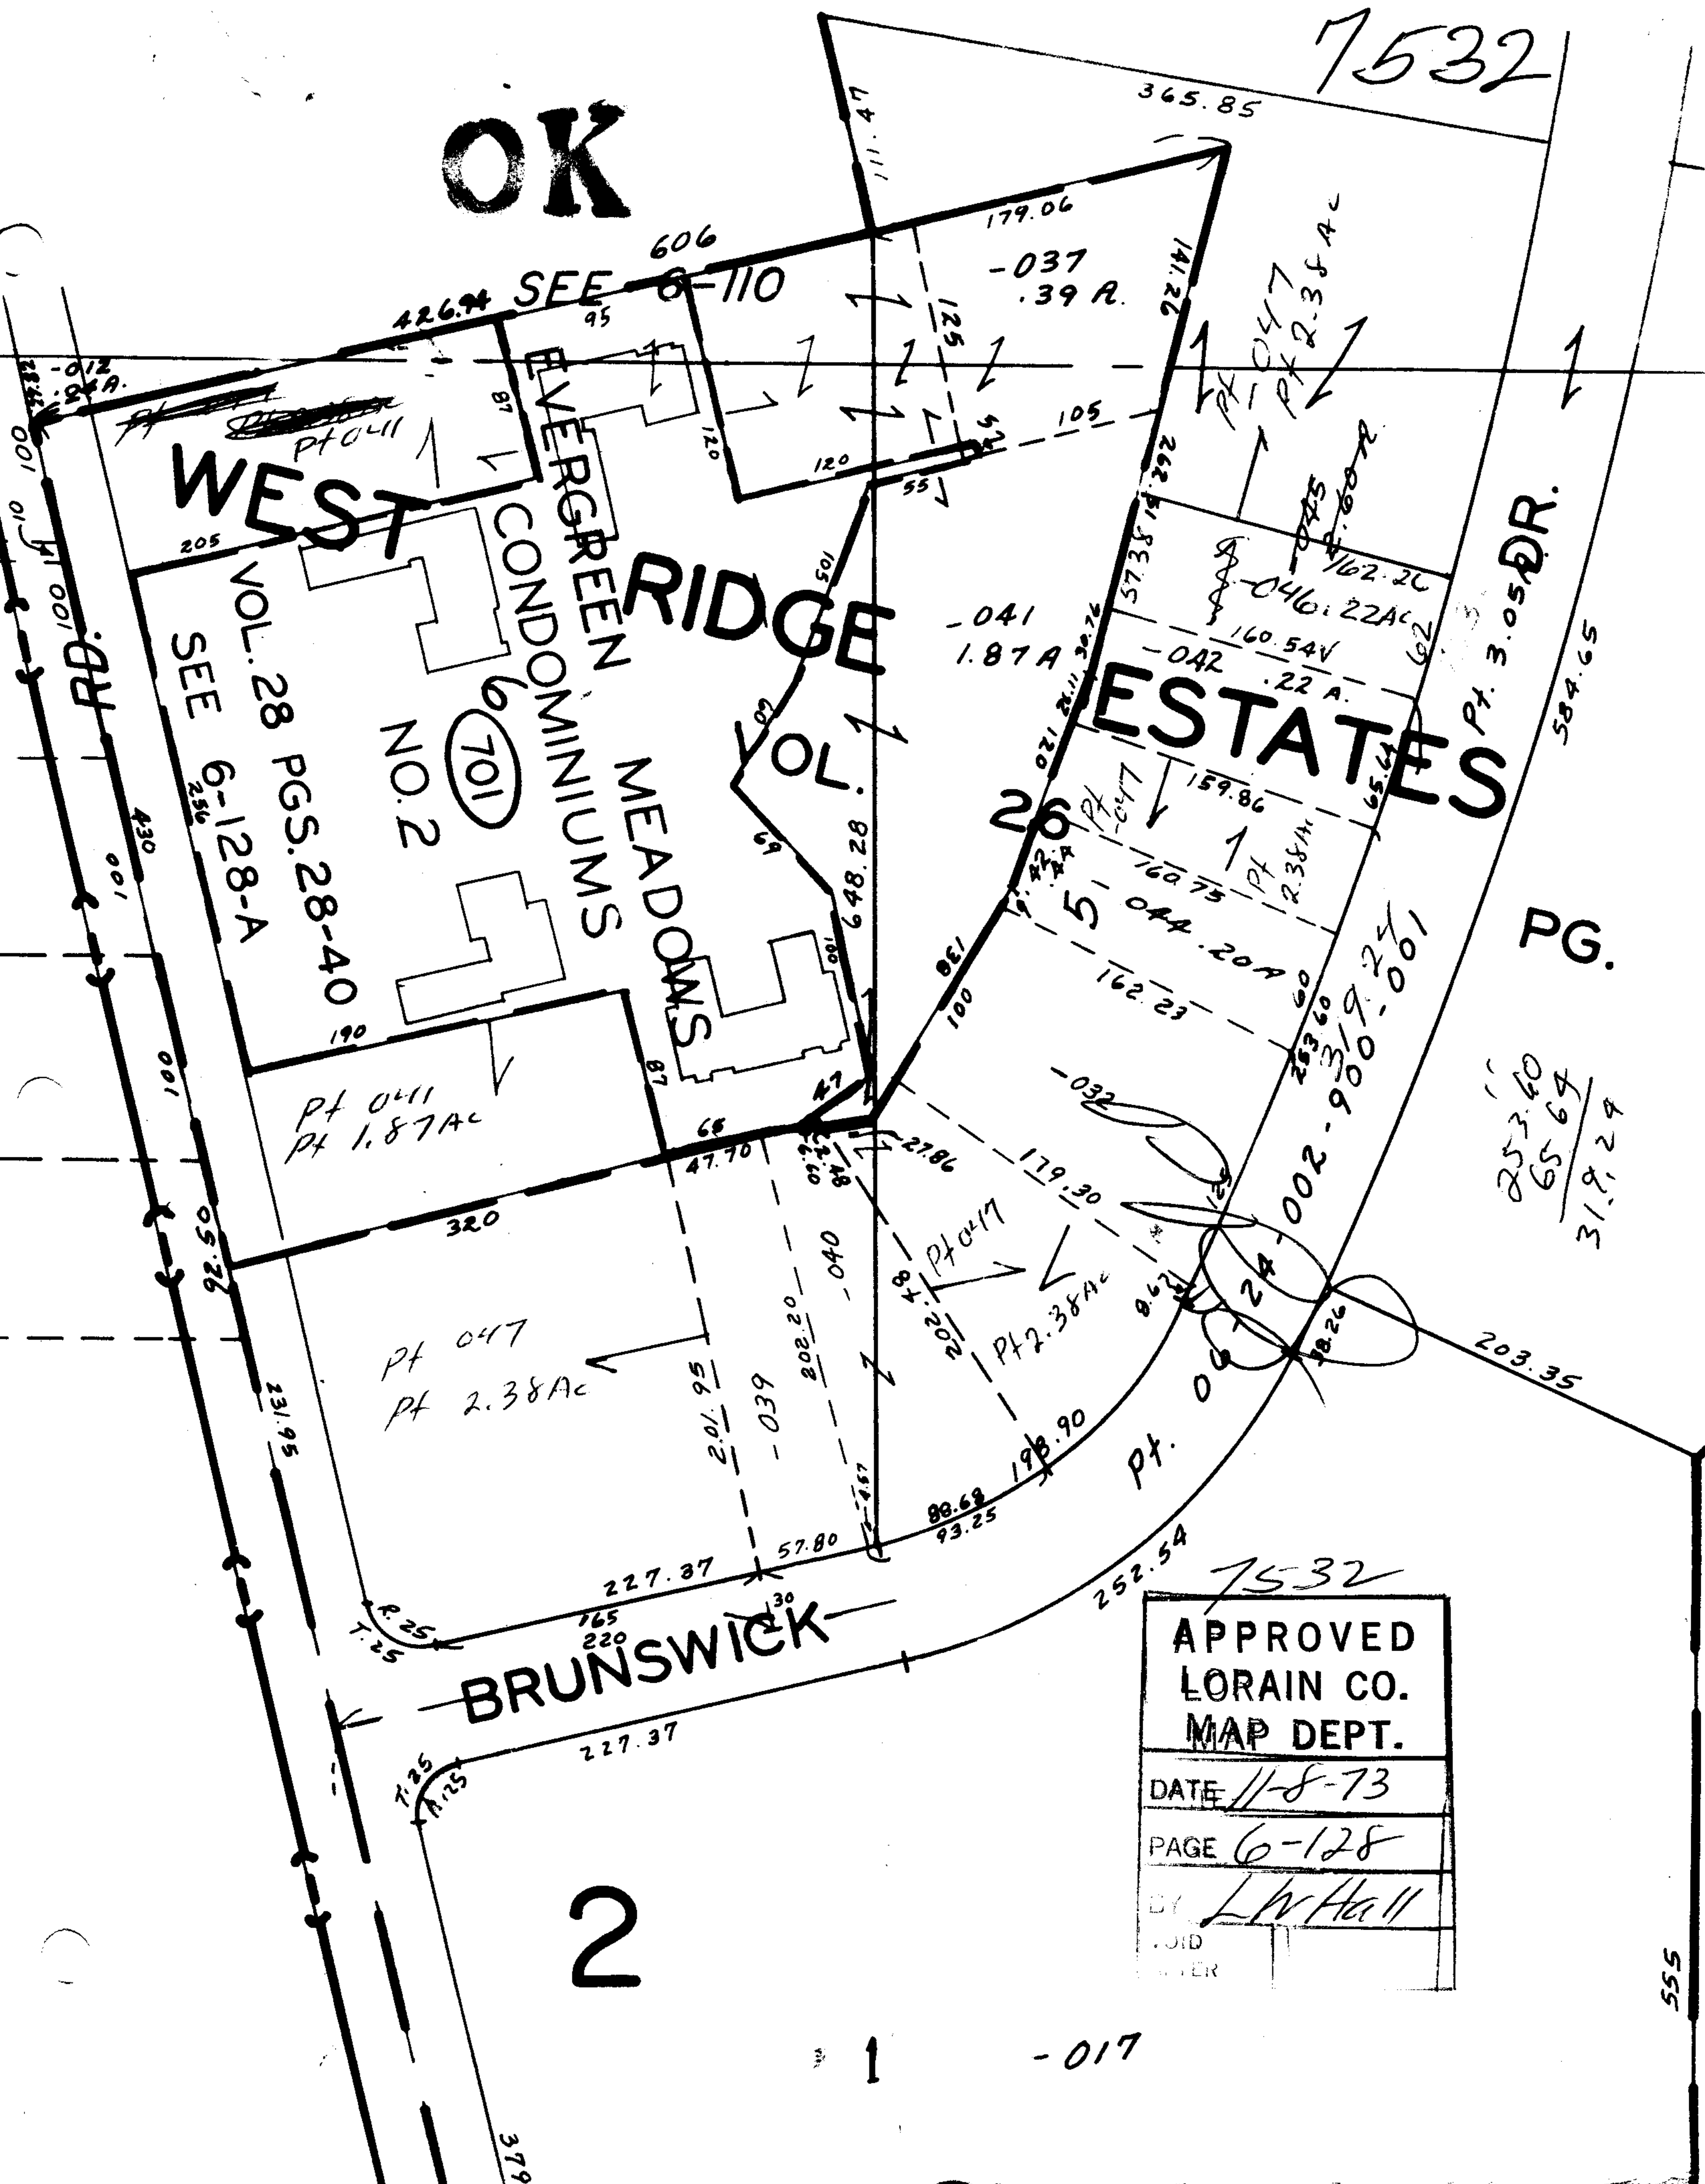

OK

7532

WEST

RIDGE

ESTATES

BRUNSWICK

2

APPROVED
LORAIN CO.
MAP DEPT.
DATE 11-8-73
PAGE 6-128
BY L.W. Hall
VOID
IF

$$\begin{array}{r} 253.40 \\ + 65.64 \\ \hline 319.04 \end{array}$$

7532

-017

555