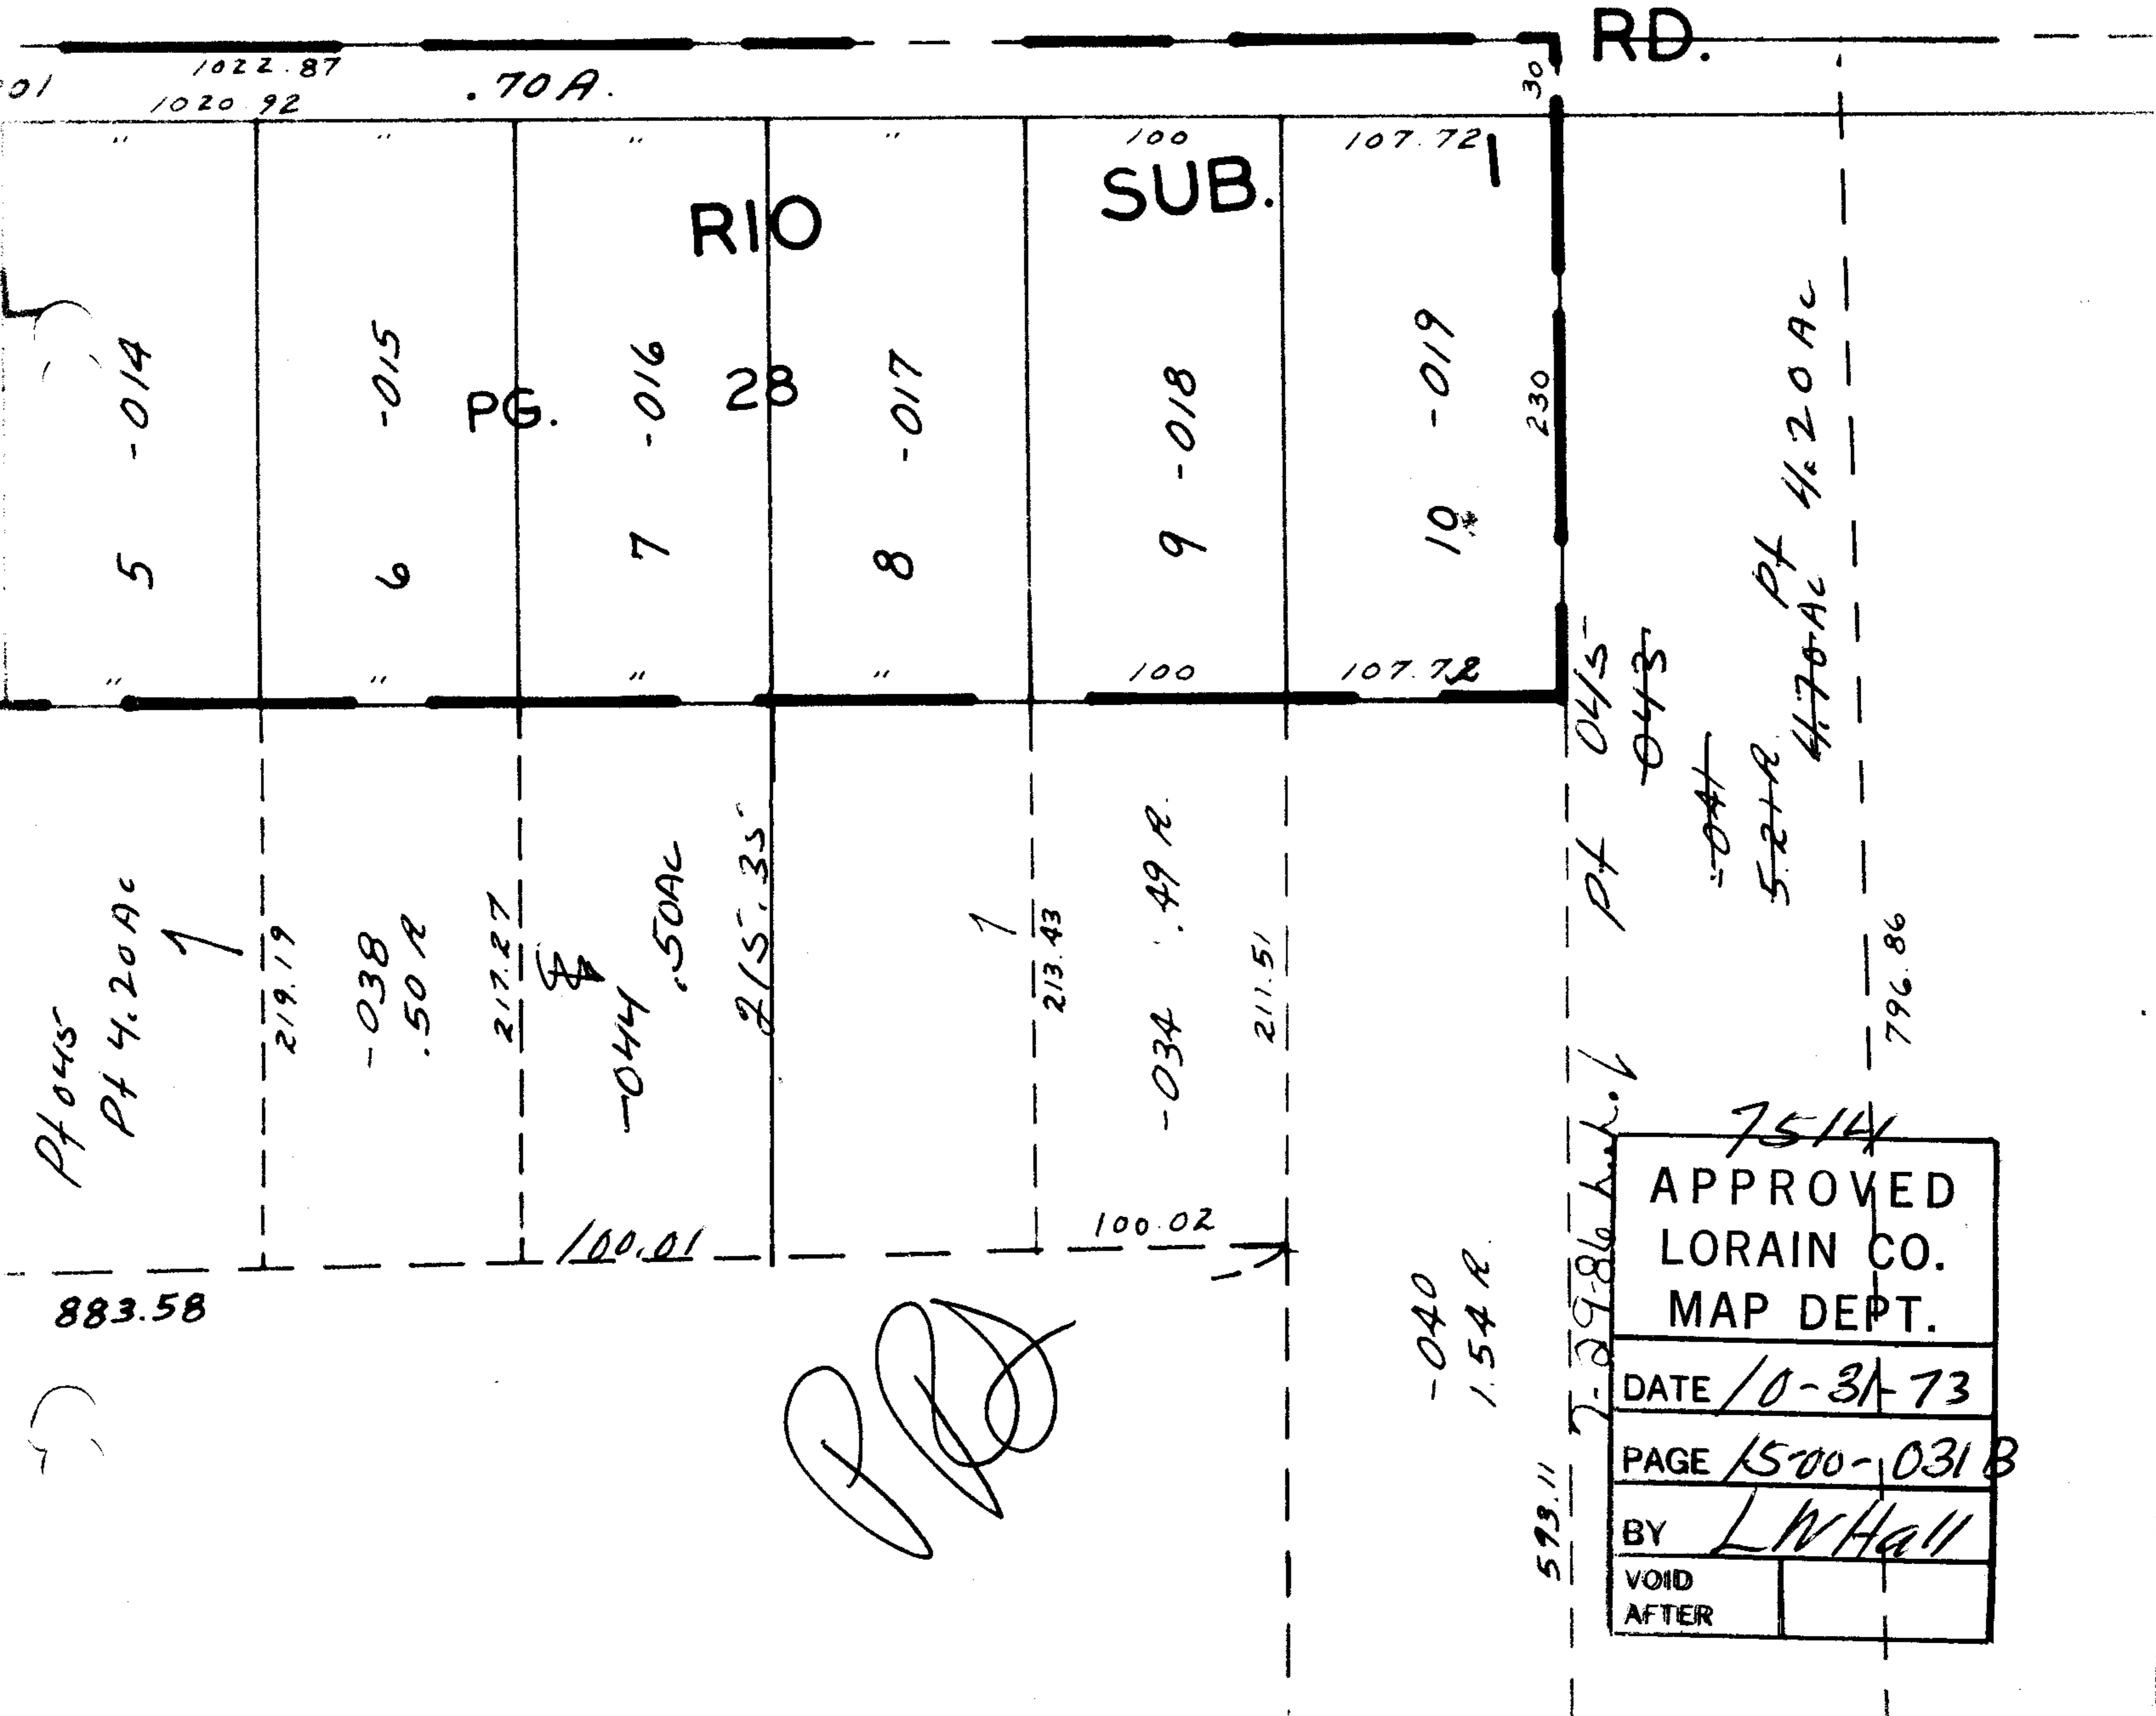

7514

NO

RD.

.70A.

RIO

SUB.

7514

APPROVED LORAIN CO. MAP DEPT.	
DATE /10-31-73	
PAGE /500-031 B	
BY LWHall	
VOID AFTER	