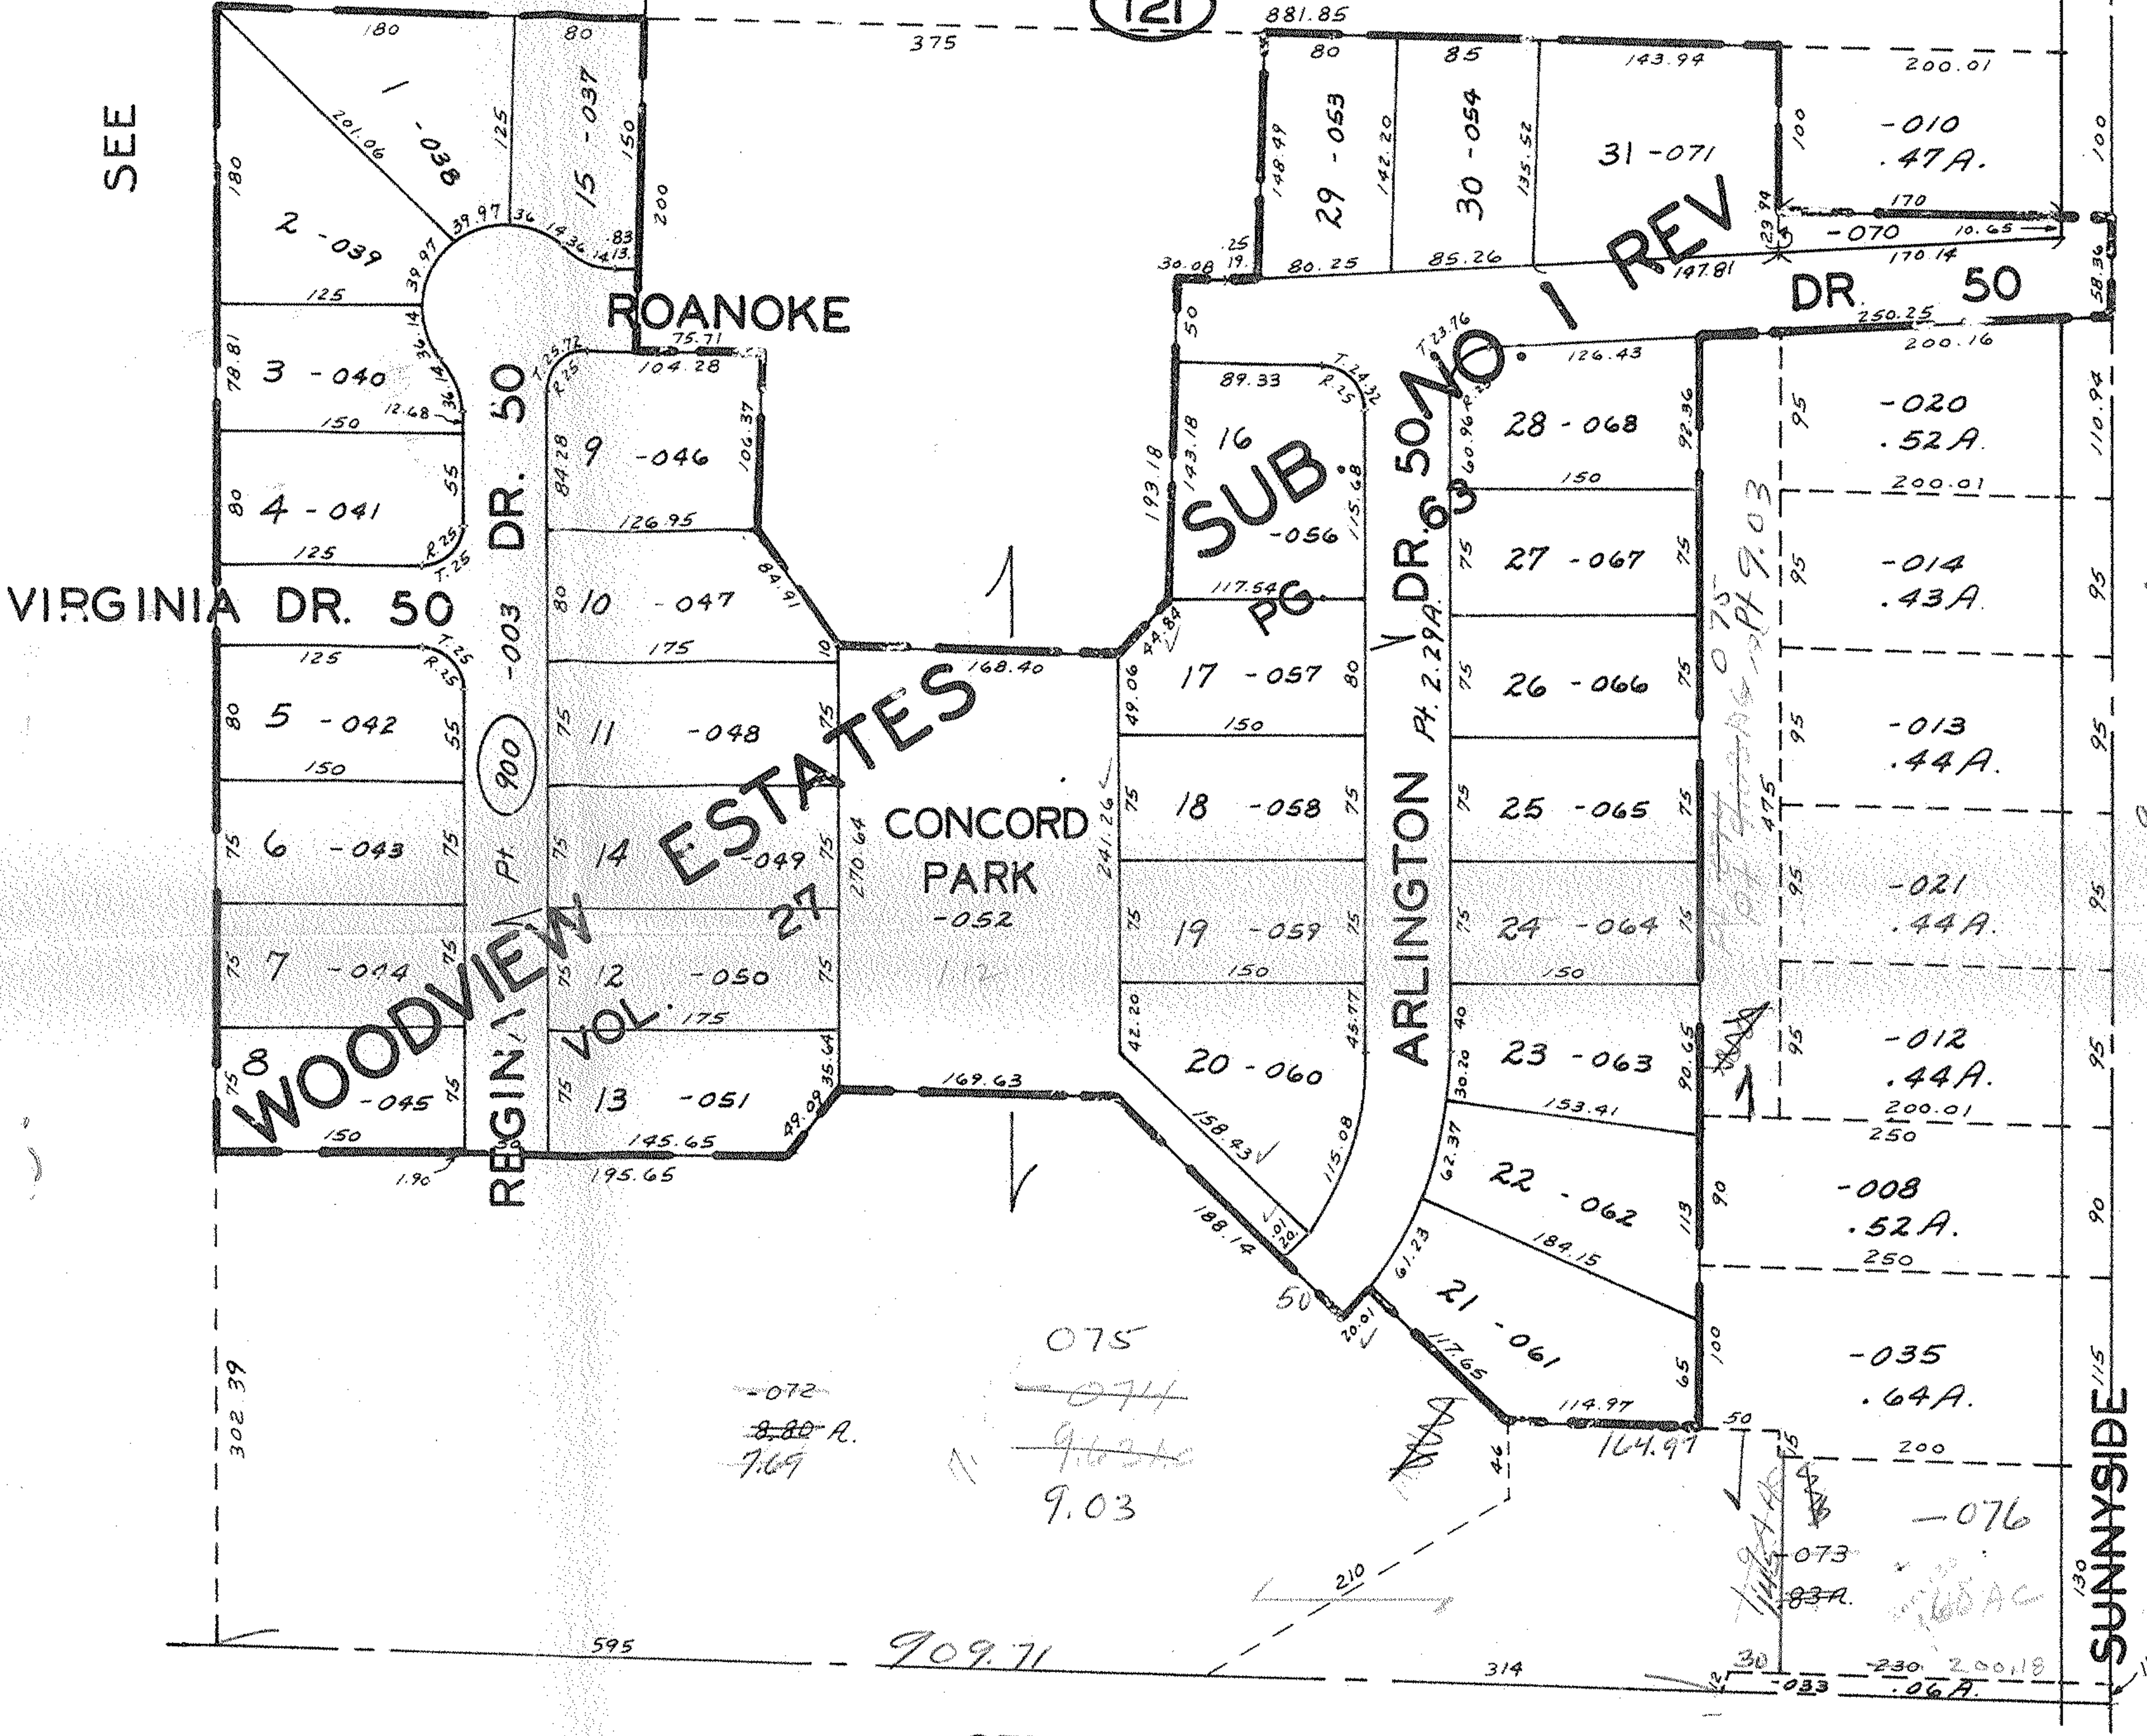

7/179

SEE I-00-004-C

OK

7/79

(121)

SEE I-00-005-C

WOODVIEW
ESTATES
CONCORD PARK

SUB
PG

REV

075
~~074~~
~~9.62~~
 9.03

7.69
 1.94
 9.63

9.03
 8.46
 11.59

SEE I-B

BROWNHelm TWP.

SCALE 1" = 100'

SE PT. LOT 4