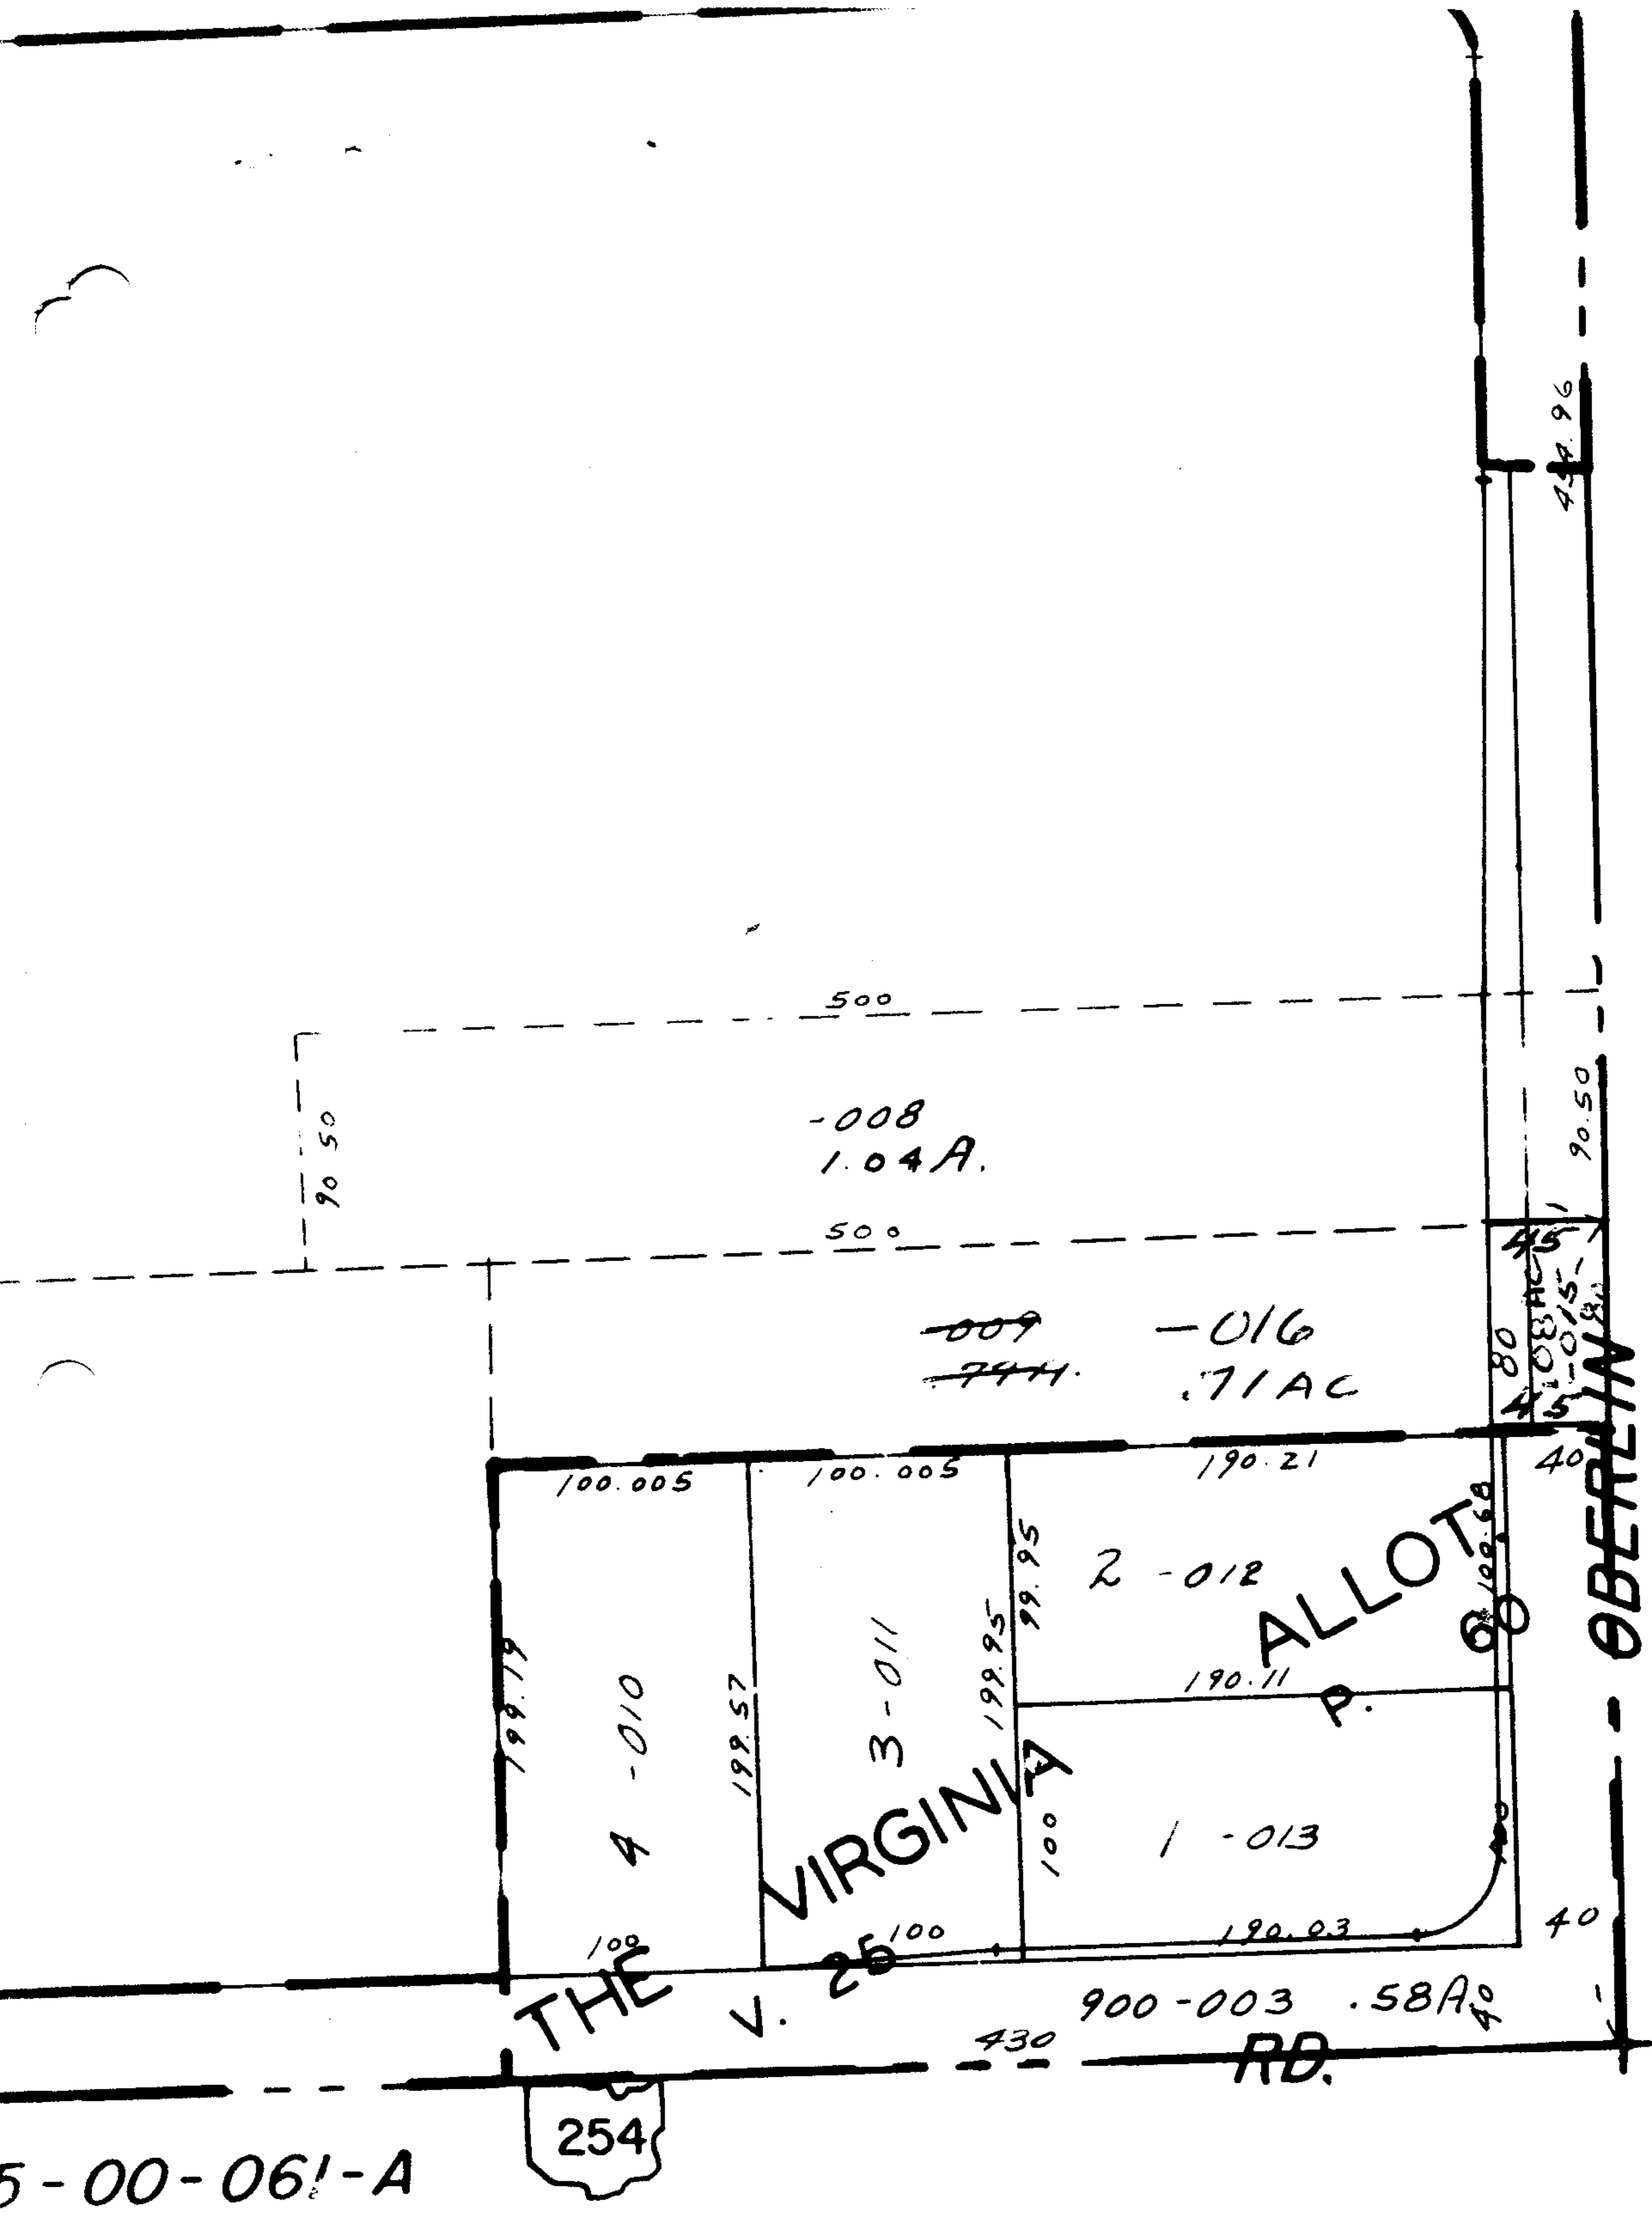

7125

ppd

OK

7125

APPROVED
LORAIN CO
MAP DEPT.
DATE <u>7-10-73</u>
<u>2-02-005B</u>
BY <u>L W Hall</u>

\$ 8-13-86

5-00-061-A

/P

TRACT 2 E. PT. LOT 5