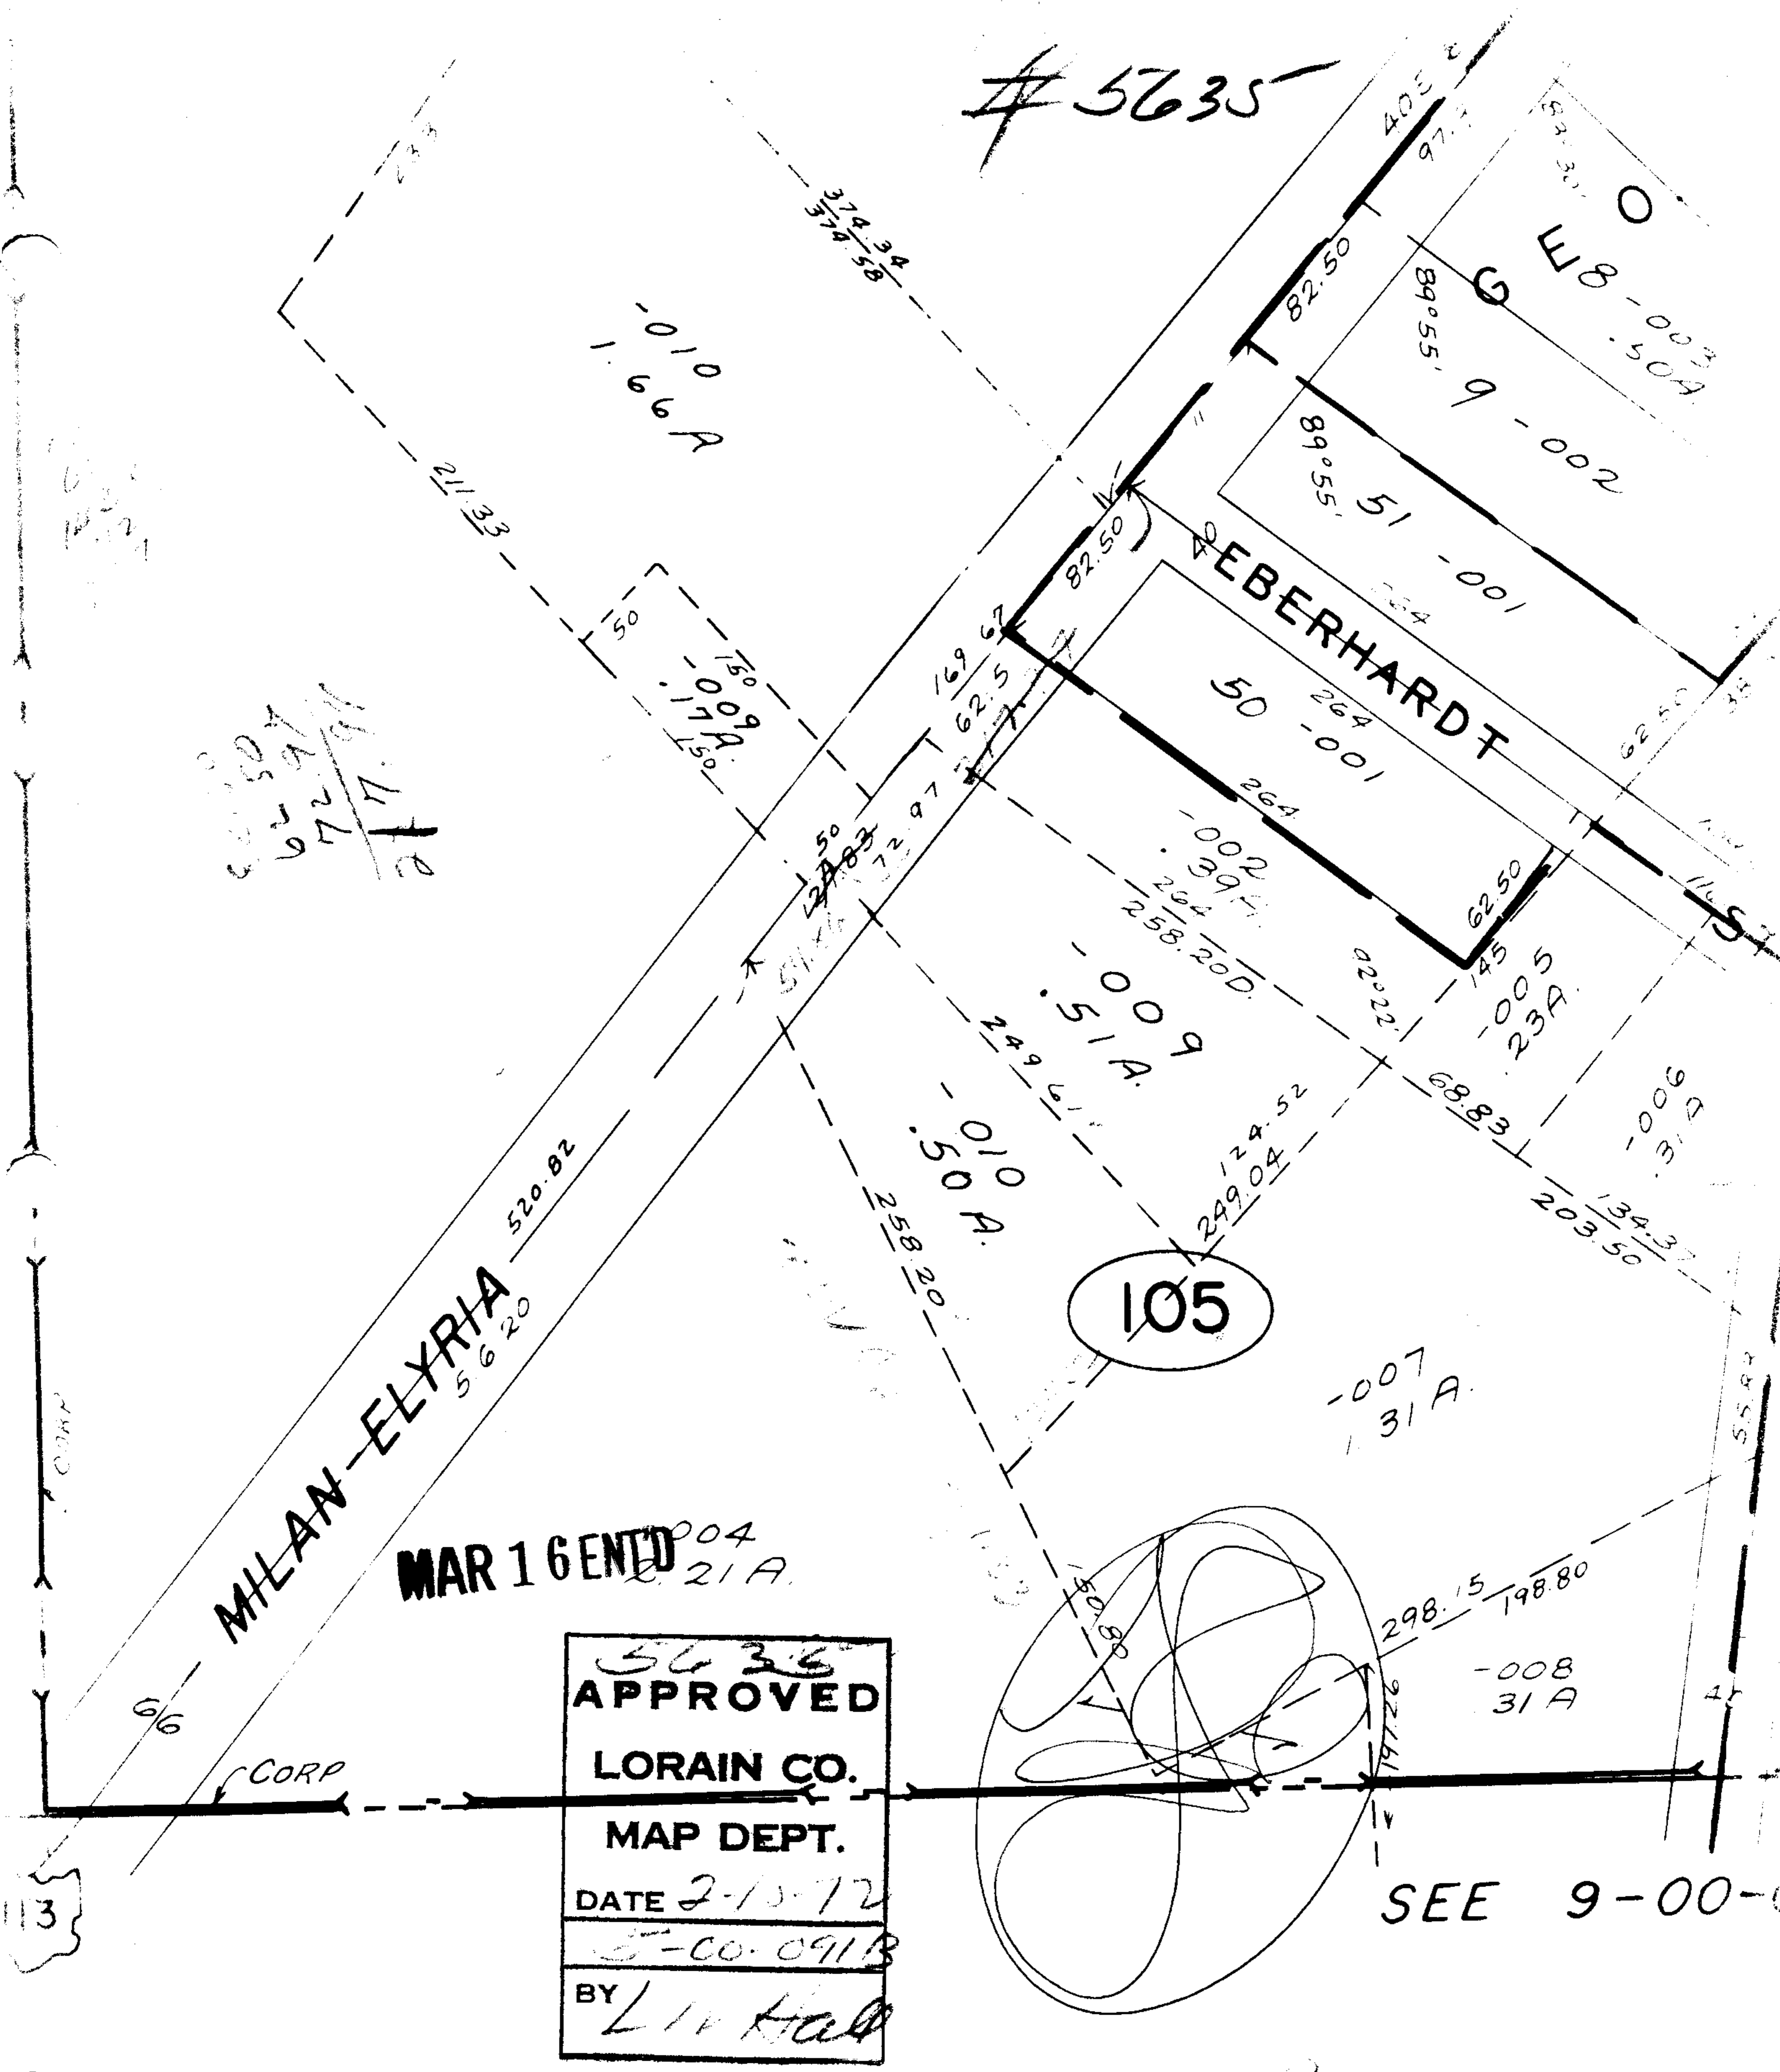

5635

MILAN-ELYRIA
520.82
5620

105

MAR 16 1972

5635
APPROVED
LORAIN CO.
MAP DEPT.
 DATE 2-15-72
 5-CO-091B
 BY L. H. HALL

SEE 9-00-0

AMHERST TWP

SCALE: 1" = 100'

P4
5-00-091B