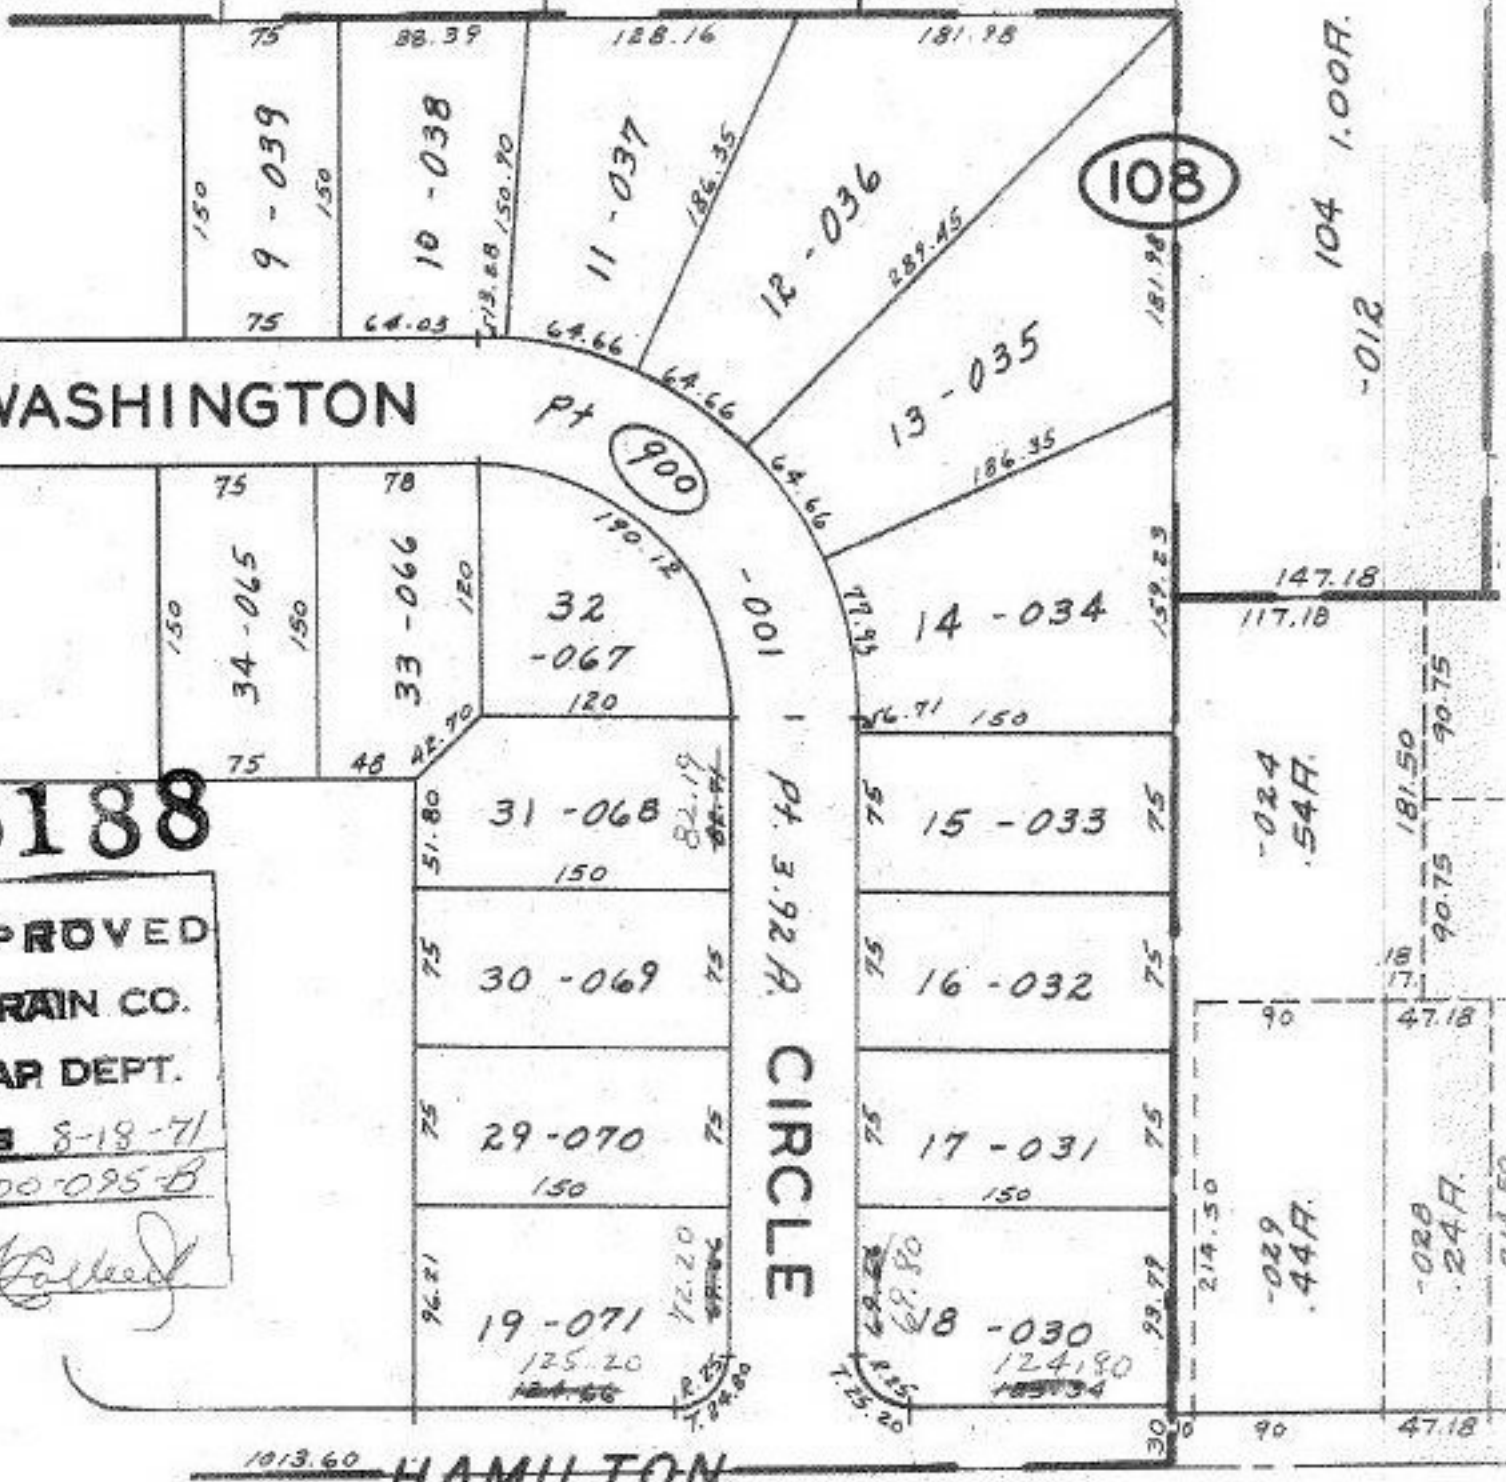

ADDN.

73.5

10

106

IND. 10

5188

APPROVED  
 ORAIN CO.  
 MAP DEPT.  
 DATE 8-18-71  
 9-00-095-B  
 BY *Kalkeed*

*[Signature]*

RUSSIA TWP.

SCALE: 1" = 100'