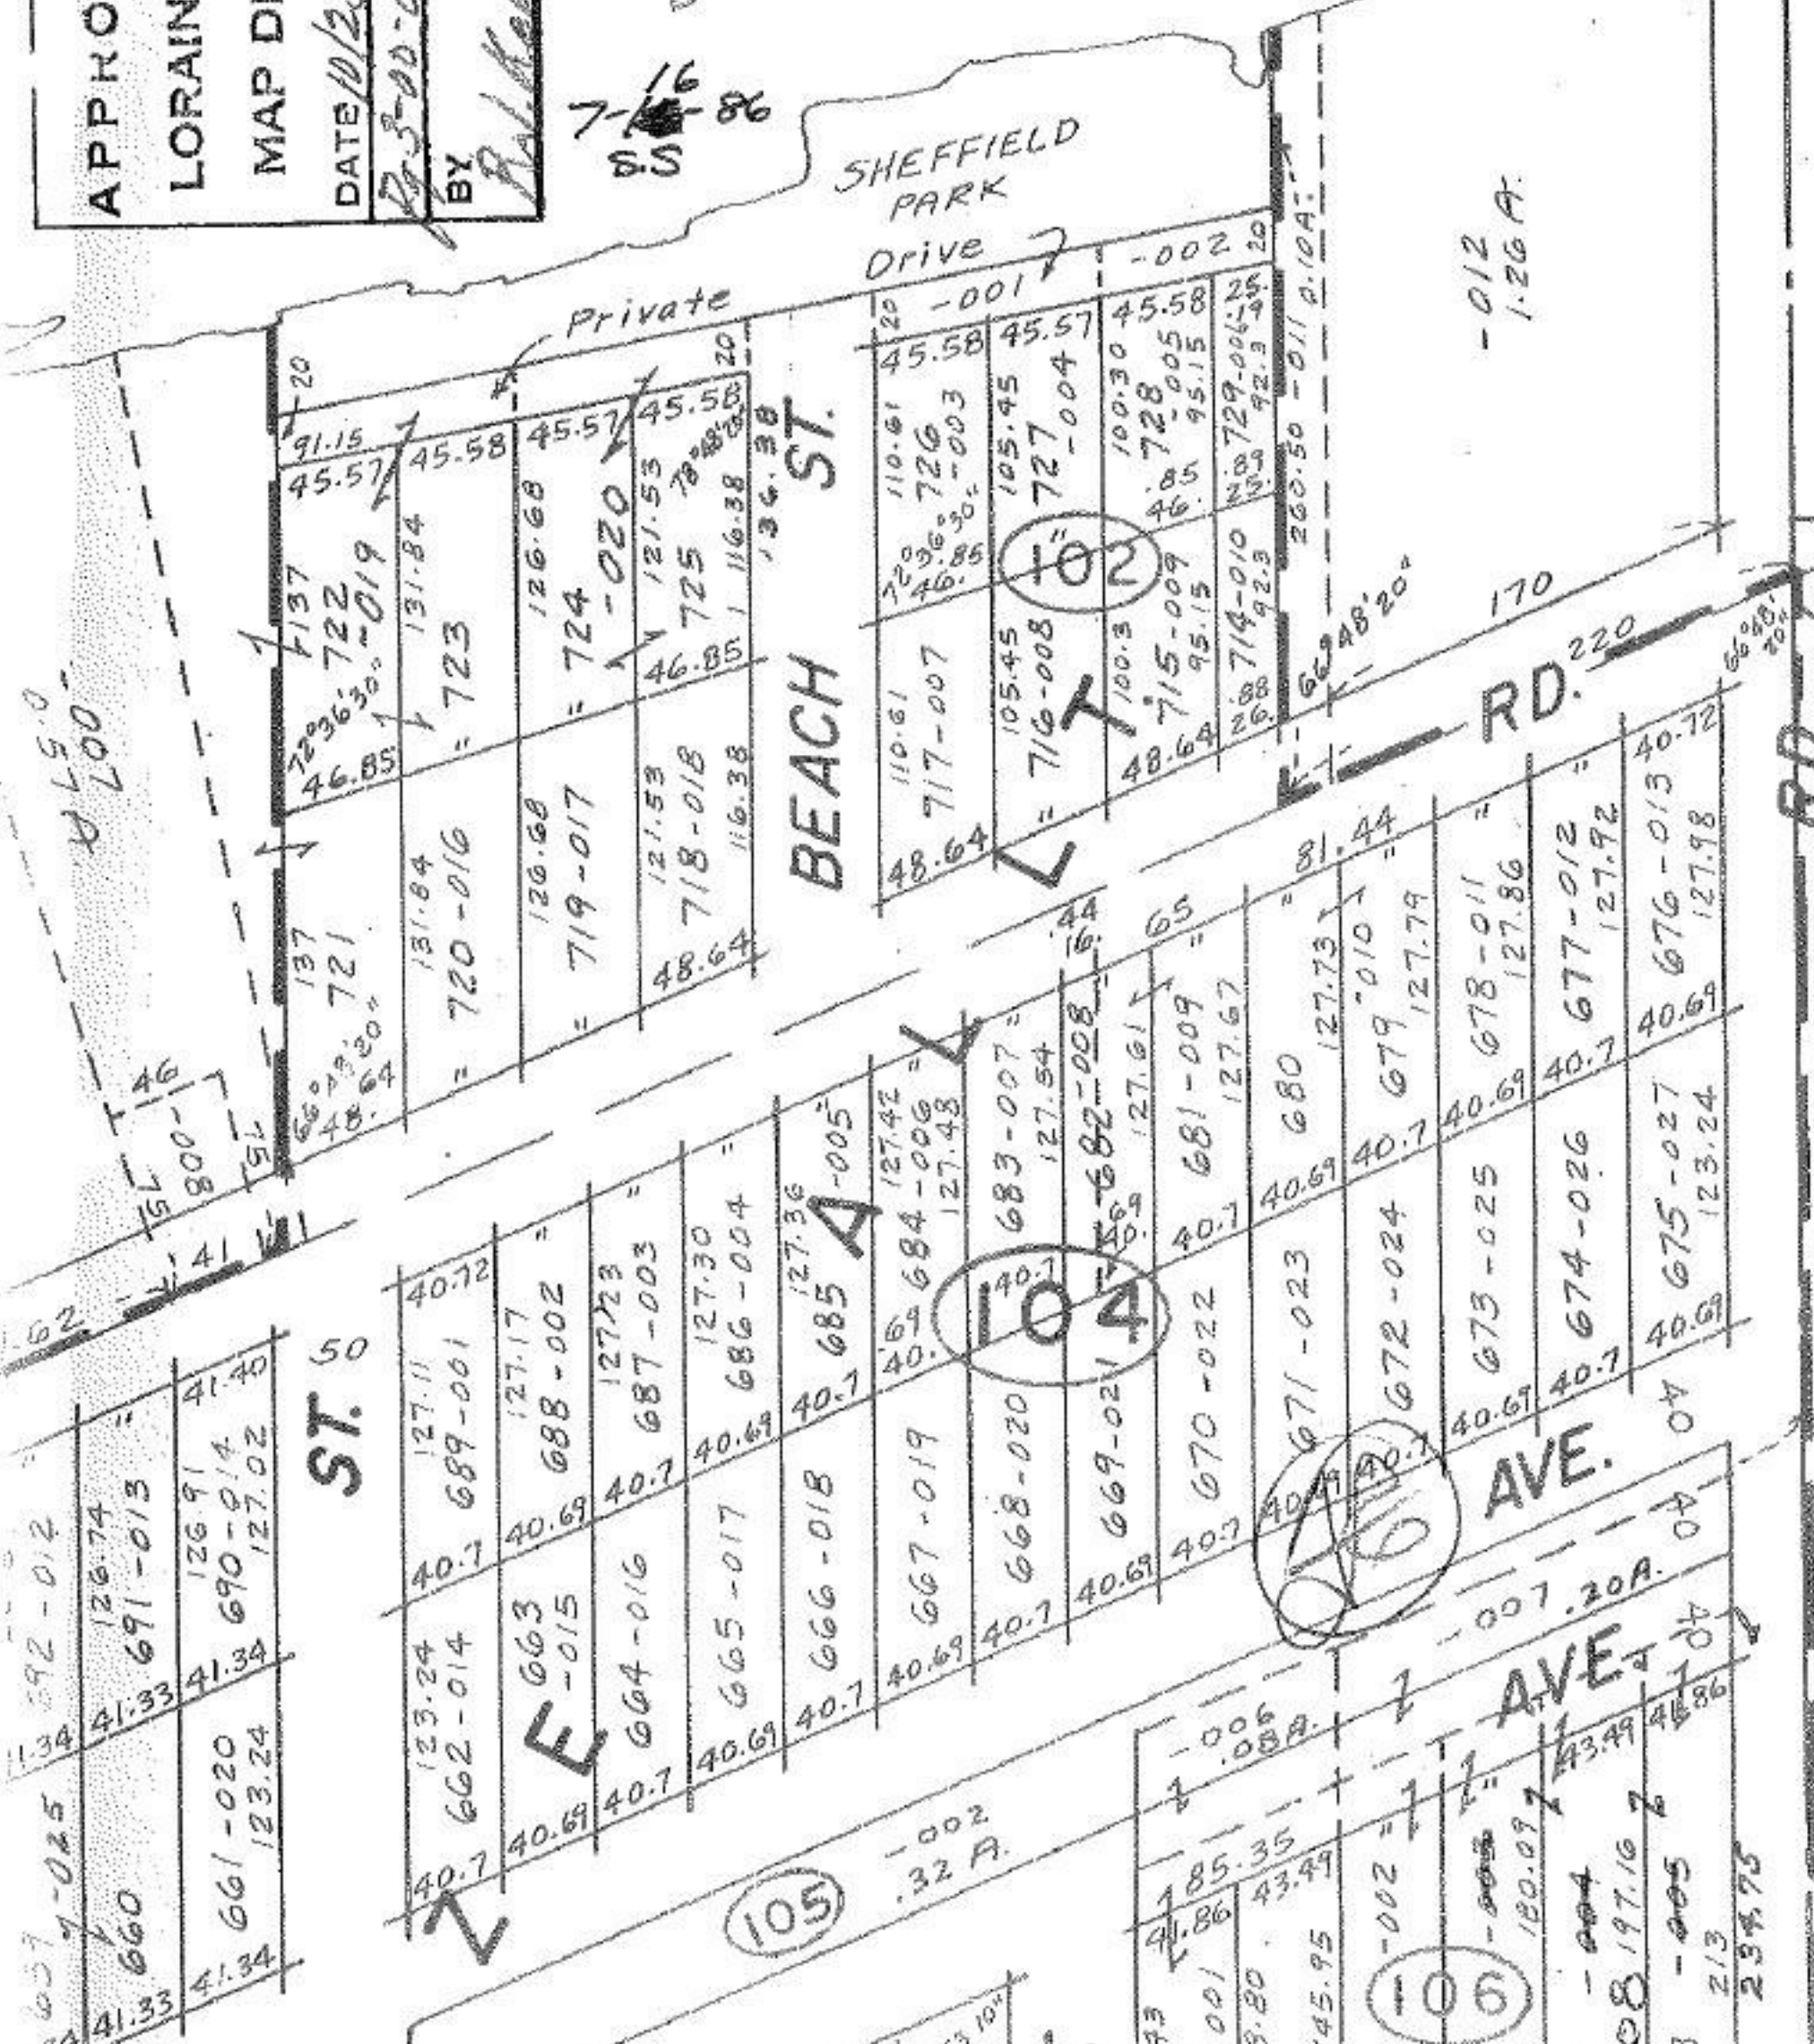

APPROVED  
 LORAIN CO.  
 MAP DEPT.  
 DATE 10/23/69  
 BY *R. Kellum*

7-16-86  
 S.S.  
 DEC 2 1969  
 Erie

3145

3145

RD. 6 1/2

3145