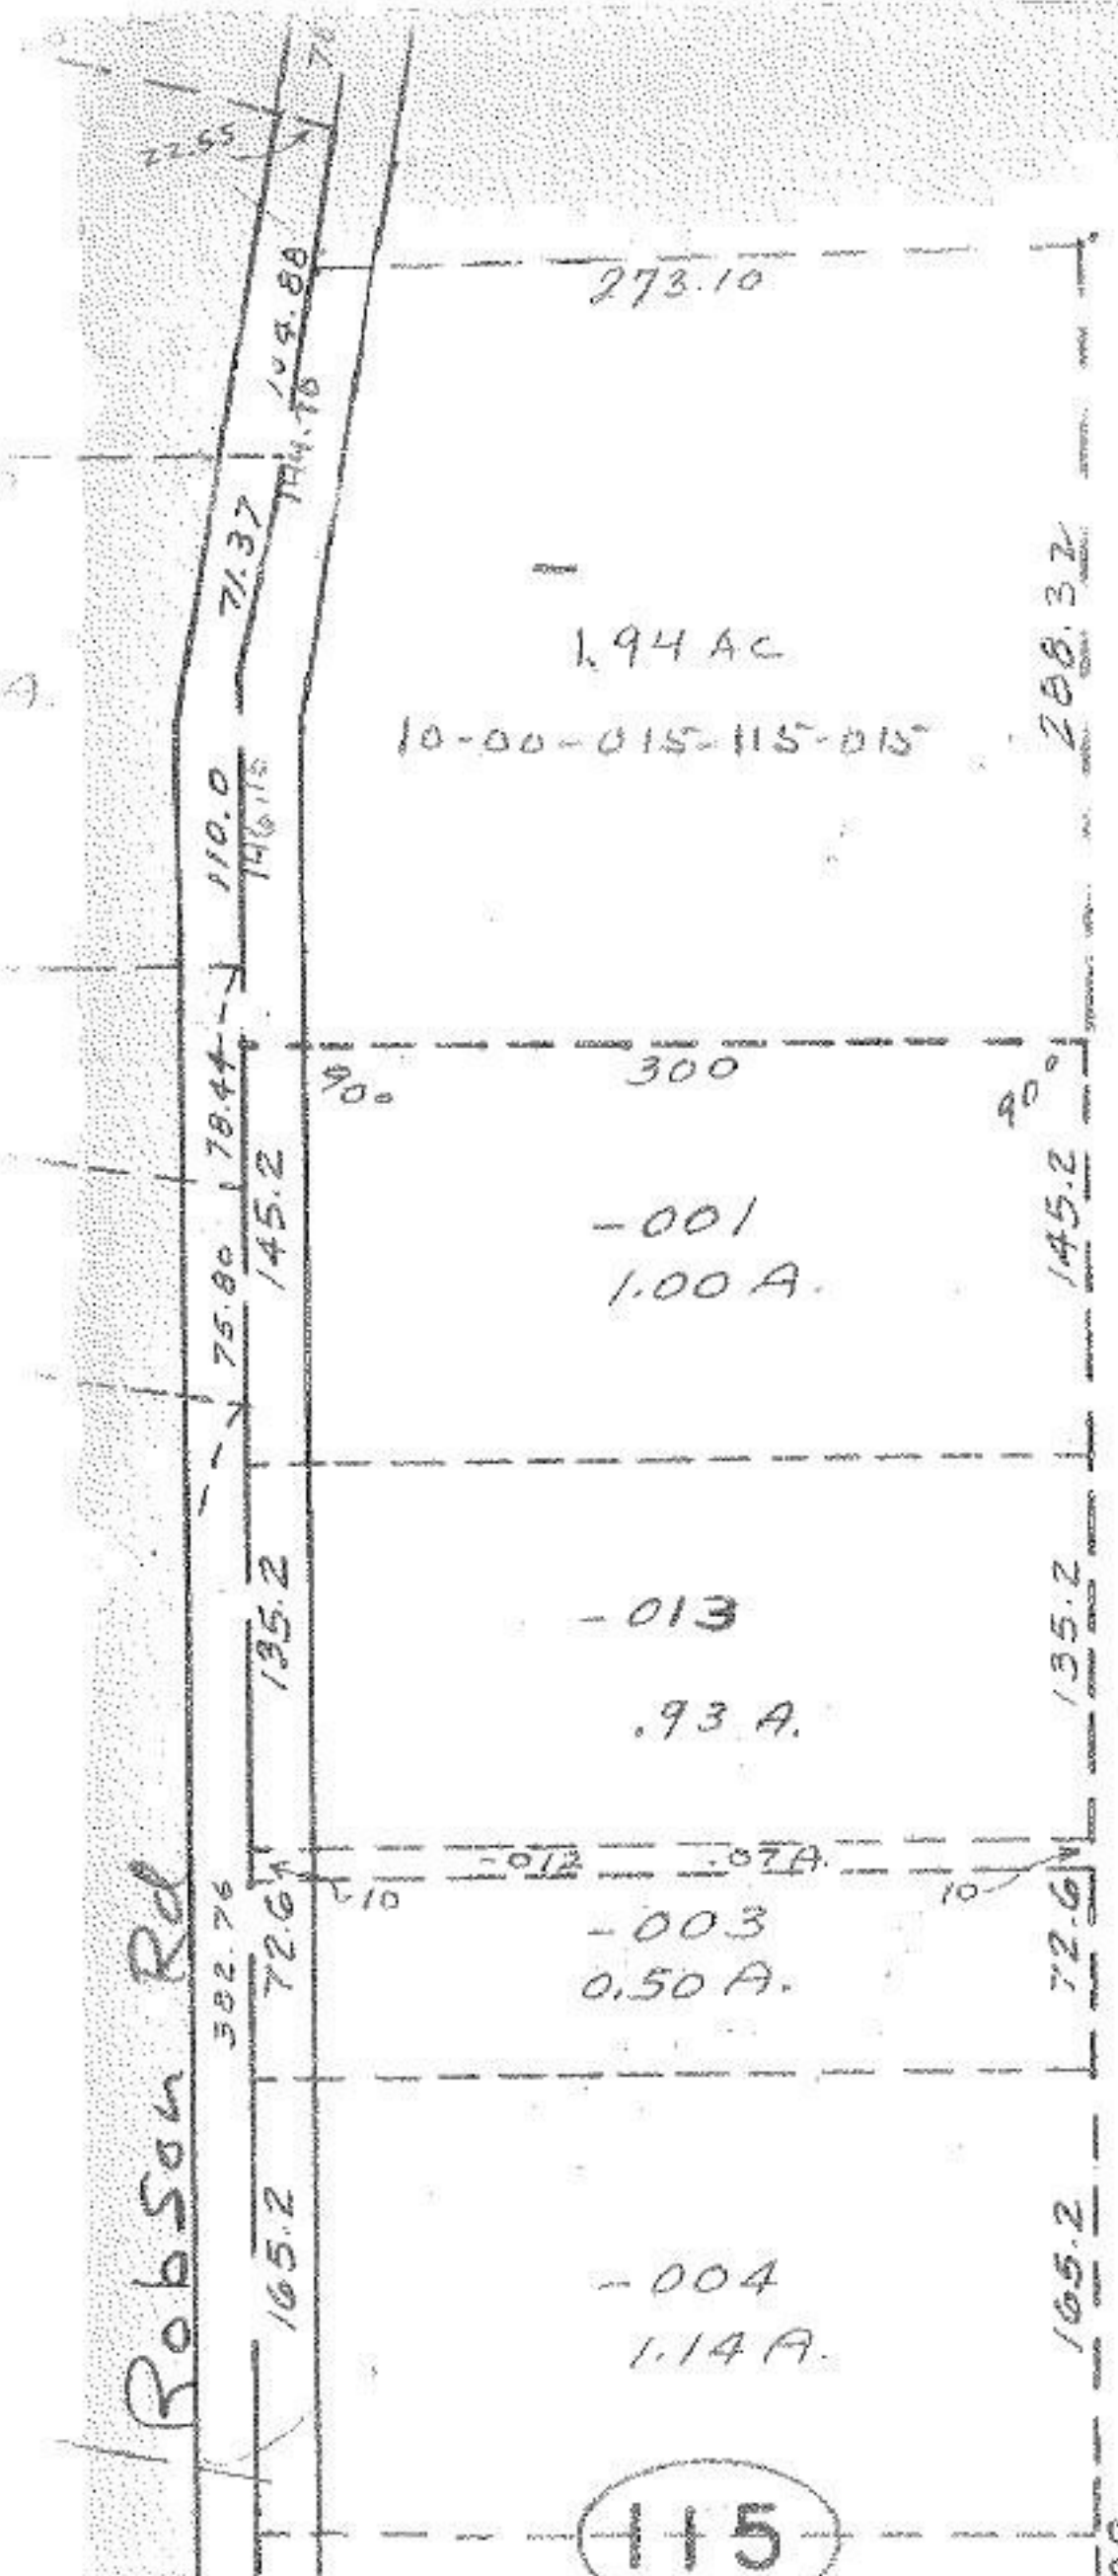

2948

Robson Rd

Note Change

~~114~~ 115

Pt. -022  
Pt. 27.26 A.  
Pt 10-00-015-115-016  
25.32

S.S. 7-25-85

SEP 5 1969

APPROVED  
LORAIN CO.  
MAP DEPT.  
DATE 8-14-69  
10-00-015F

Change of Block No

Robson Rd  
P.P. 110  
2870.34

SEE 10-00-015-G