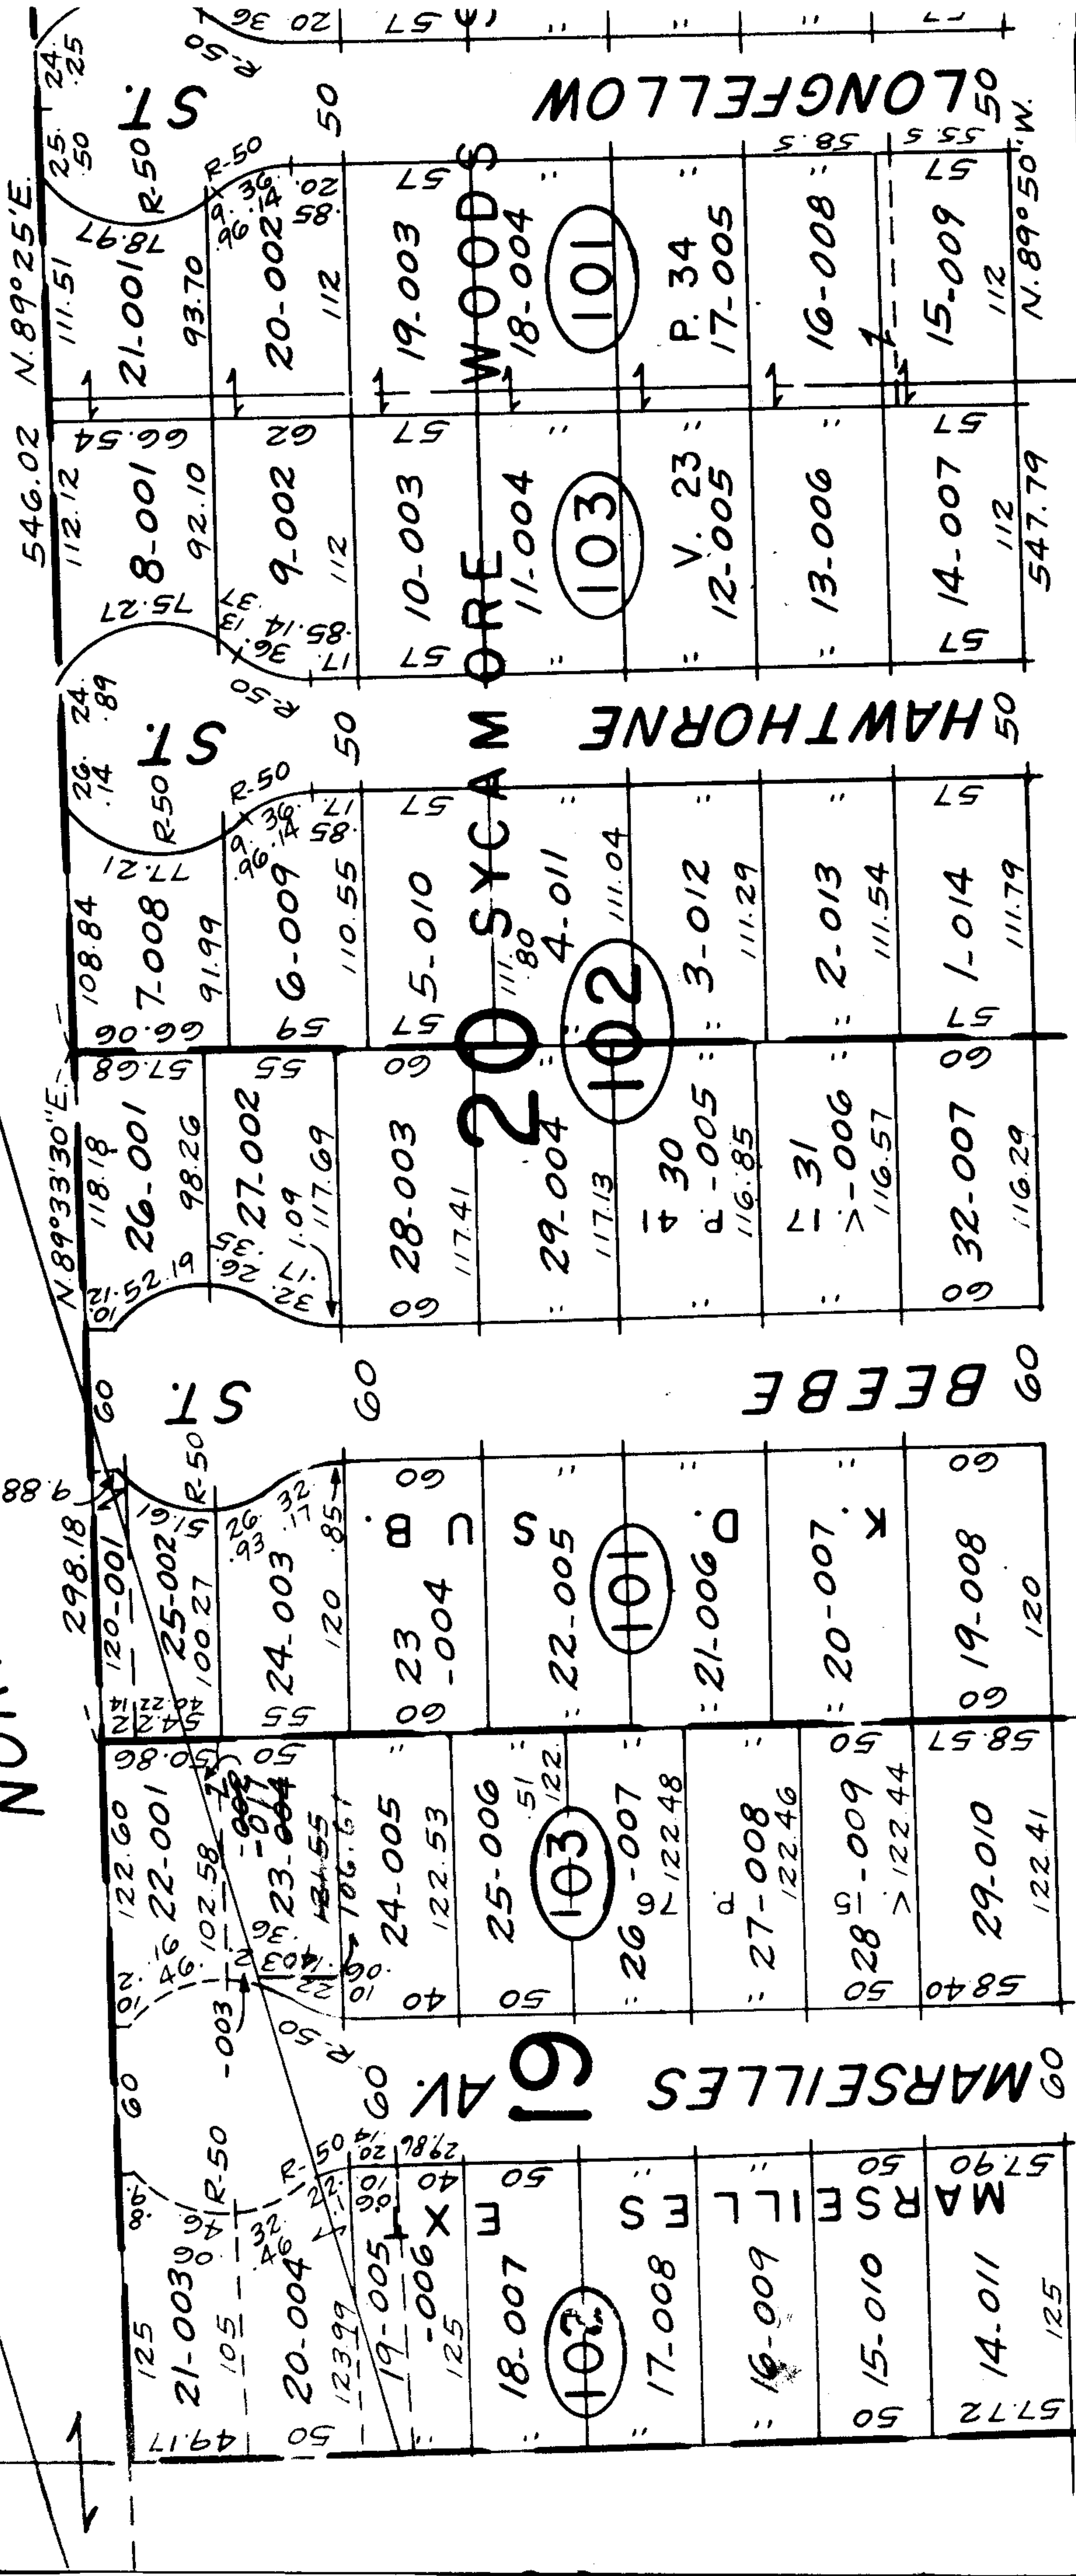

NORTHEAST

SEE 6-88

2548

APR 5 1969

APPROVED
LORAIN CO.
MAP DEPT.
DATE 3/22/69
BY R. A. Kellum

ELYRIA

EAST OF RIVER  
 Ely PT. LOTS 31  
 Nely PT. LOTS 21  
 NEly PT. LOT 19