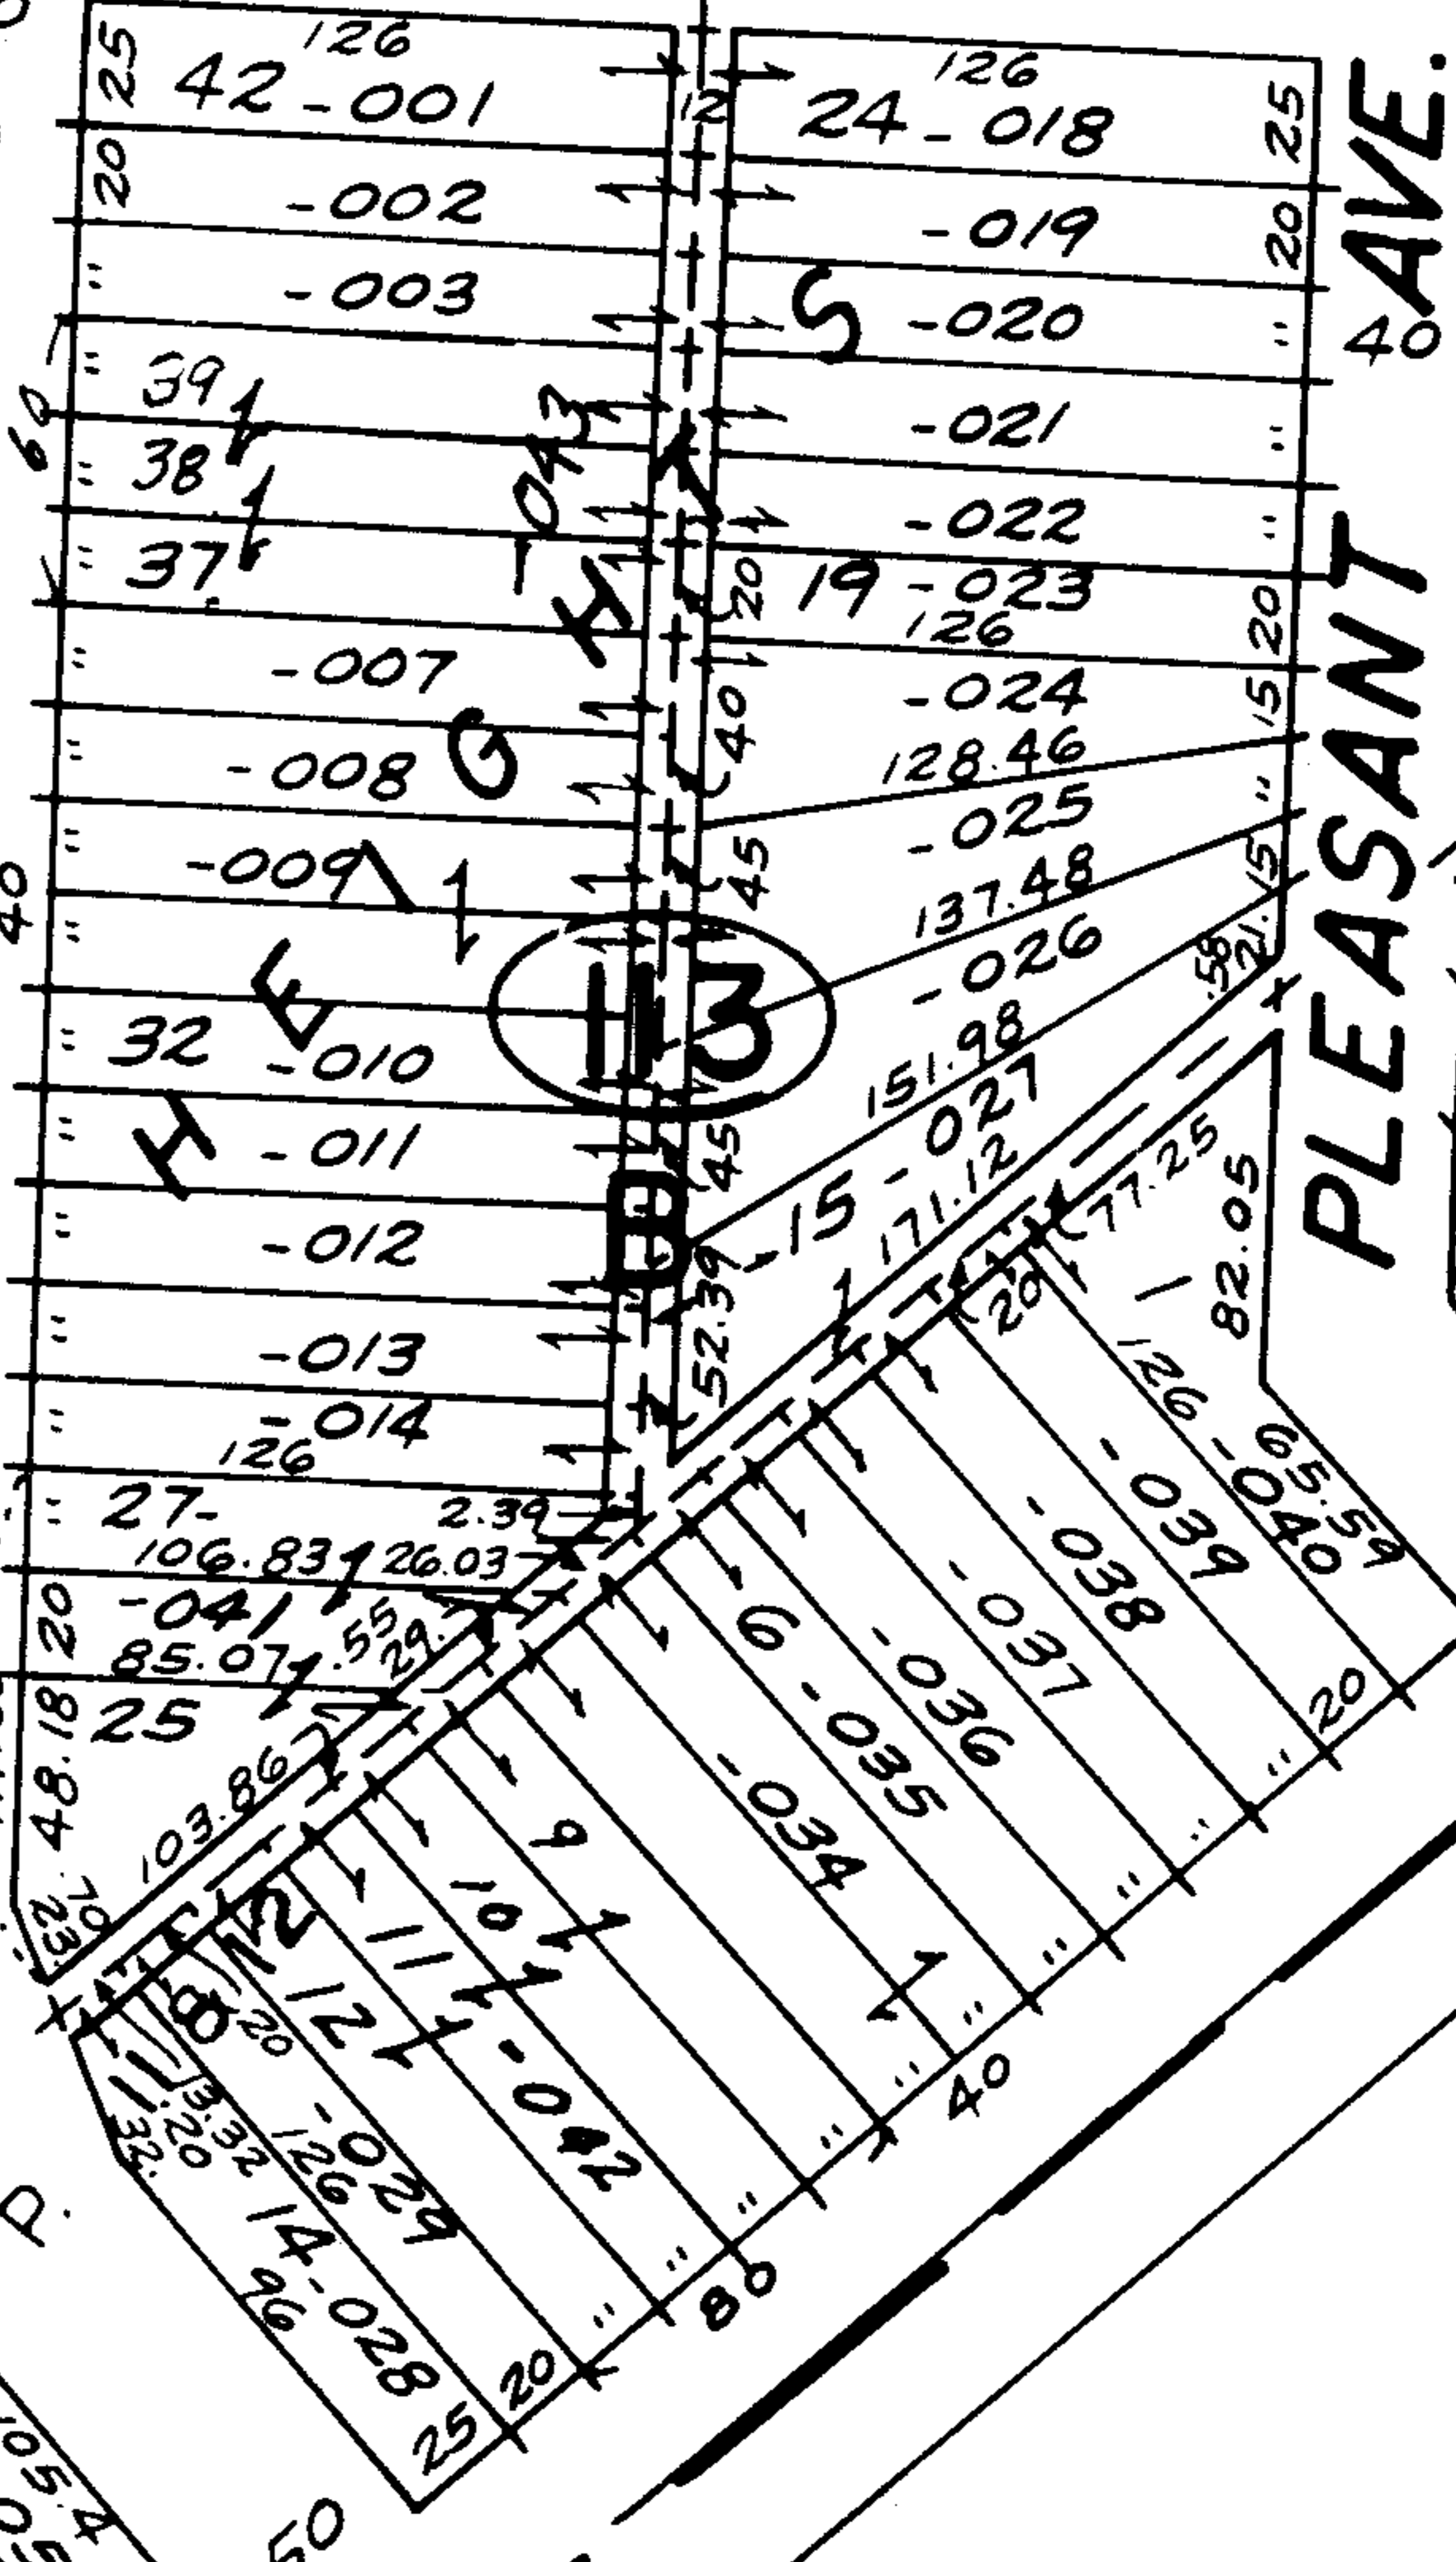

SEE 7-00-00

S. 88° 51' E.

ELYRIA

BROAD BLVD. 50

PLEASANT AVE.

MAIN RIDGE CENTER

2362

JAN 20 1969

APPROVED
 LORAIN CO.
 MAP DEPT.
 DATE 1/2/69
 7-00-008-D
 BY
 R. J. Kelling