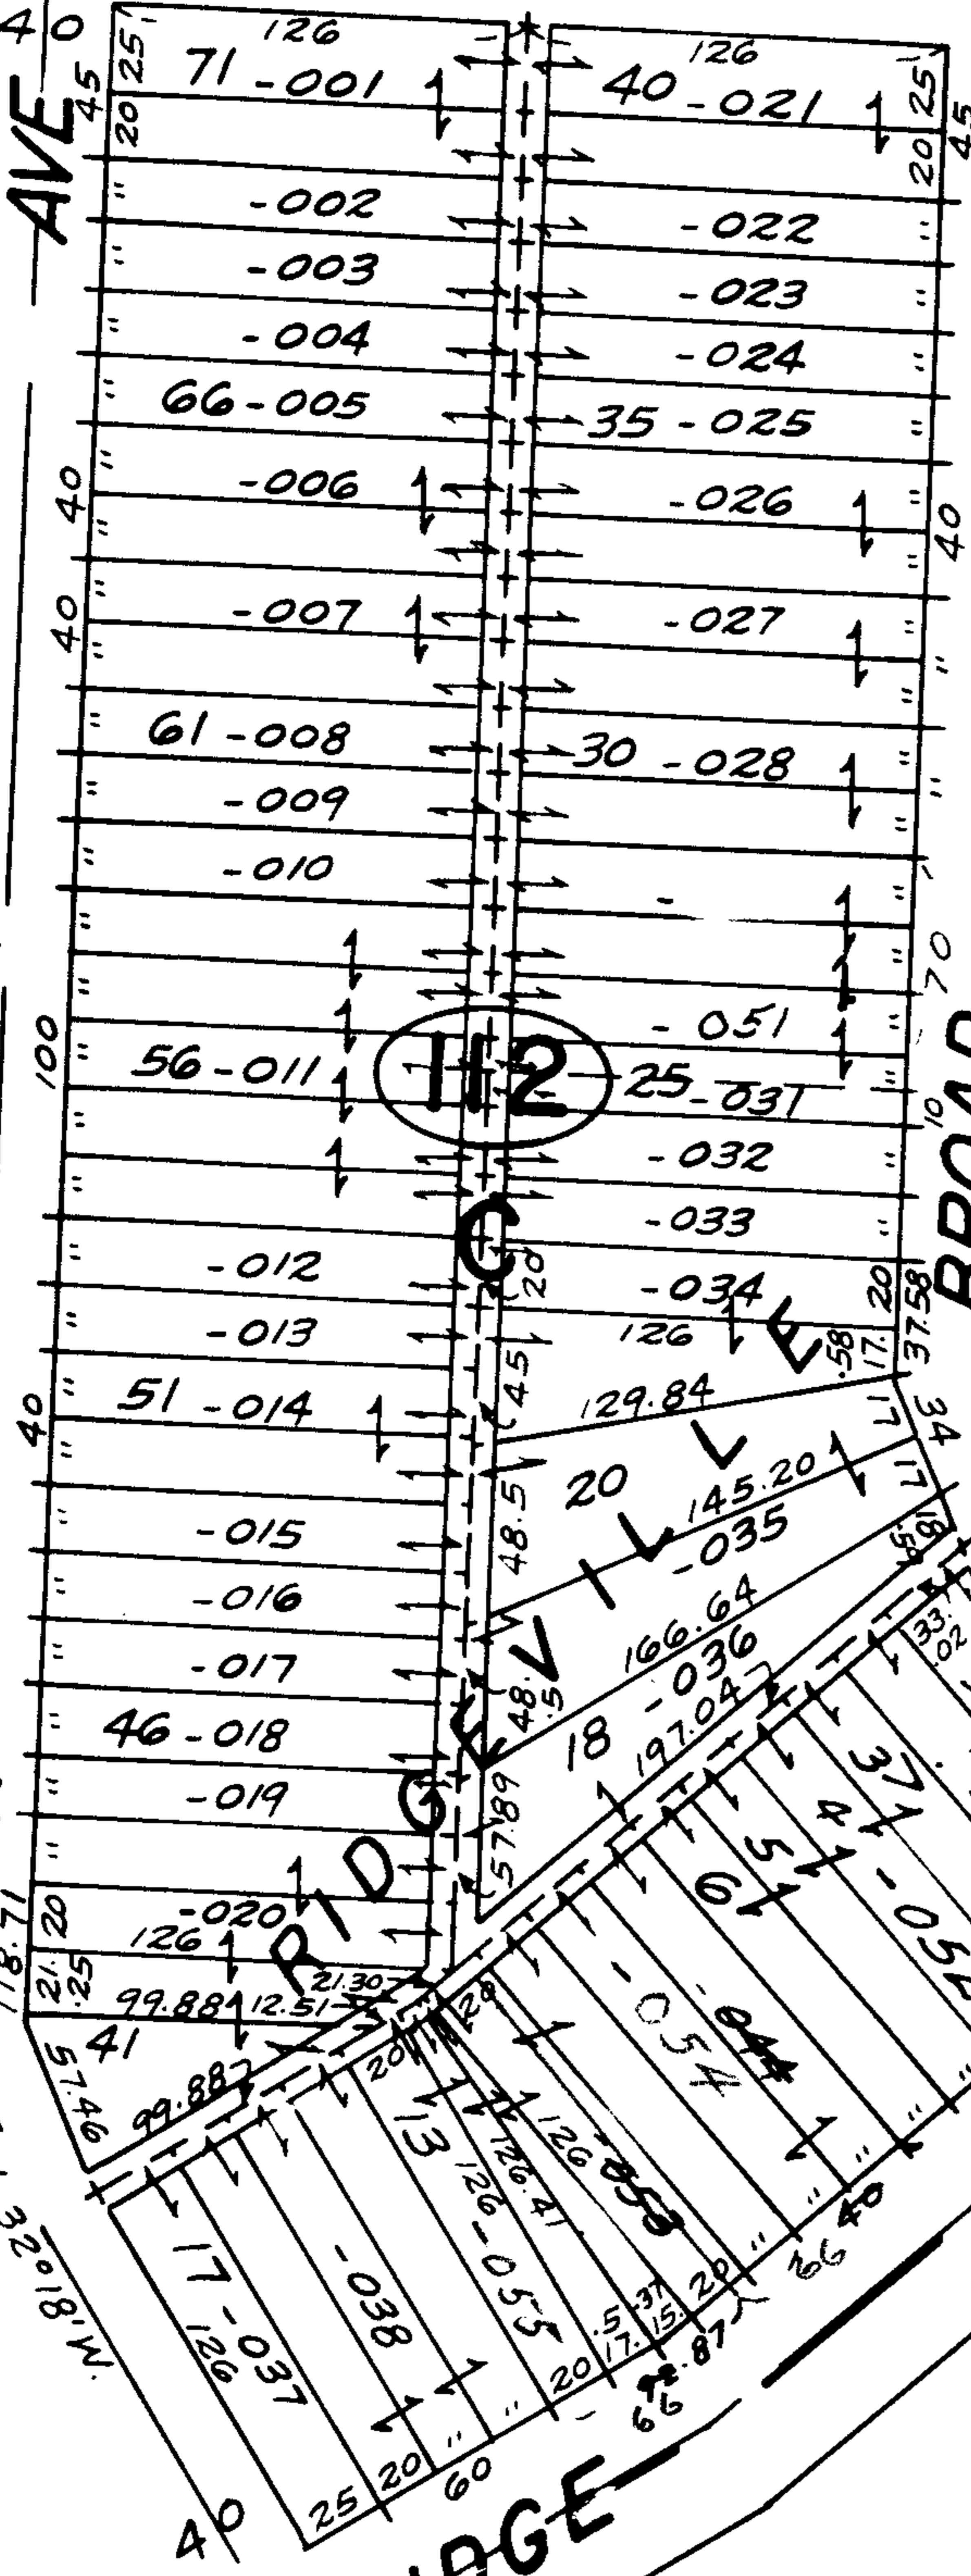

SEE 7-00-00

S. 88° 51' E.

ELYRIA

BROAD BLVD. 50

PLEASANT AVE.

MAIN RIDGE CENTER

2362

JAN 20 1969

APPROVED
 LORAIN CO.
 MAP DEPT.
 DATE 1/2/69
 7-00-008-D
 BY
 R. J. Kelling