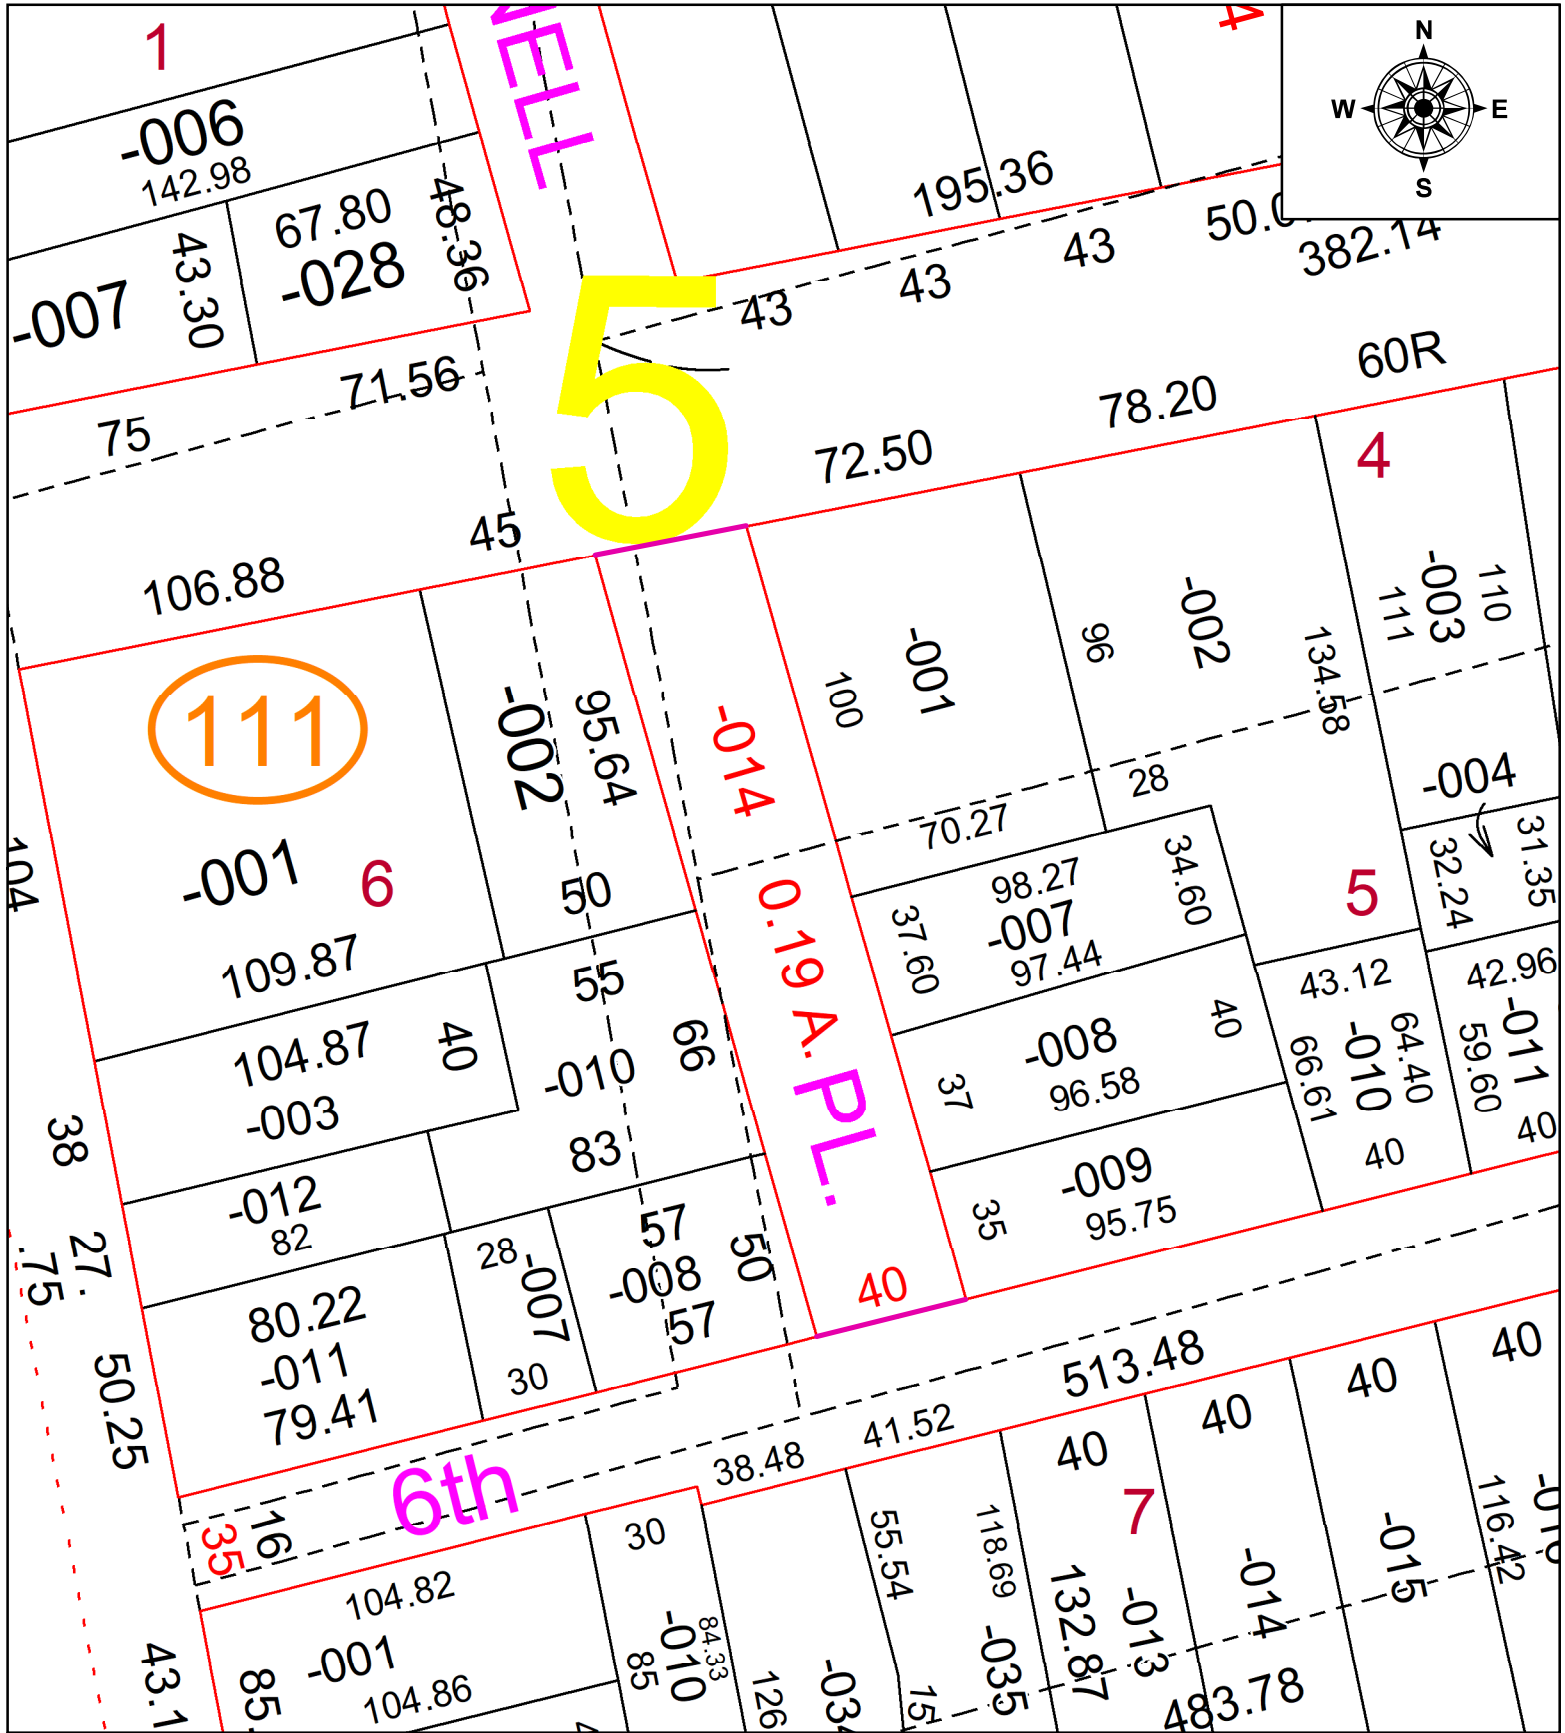

PARENT PARCEL: ADD TO DUPLICATE - PER ORD. 137-23
CHILD PARCEL: 02-01-005-112-014
STARTING POINT: VACATION OF CORNELL PLACE 40' FROM W. 6TH ST. TO 6TH COURT

23-05131-V

SPLITS/DEEDS PROCESSED
LORAIN COUNTY TAX MAP DEPARTMENT
226 MIDDLE AVE. ELYRIA, OH

SURVEYED BY: NA
CLOSURE: NA
MAP PAGE(S): 02-01-005
APPROVED BY: TJS DATE: 8/14/2023
SCALE: 1" = 50' PRIOR INSTRUMENT: NA