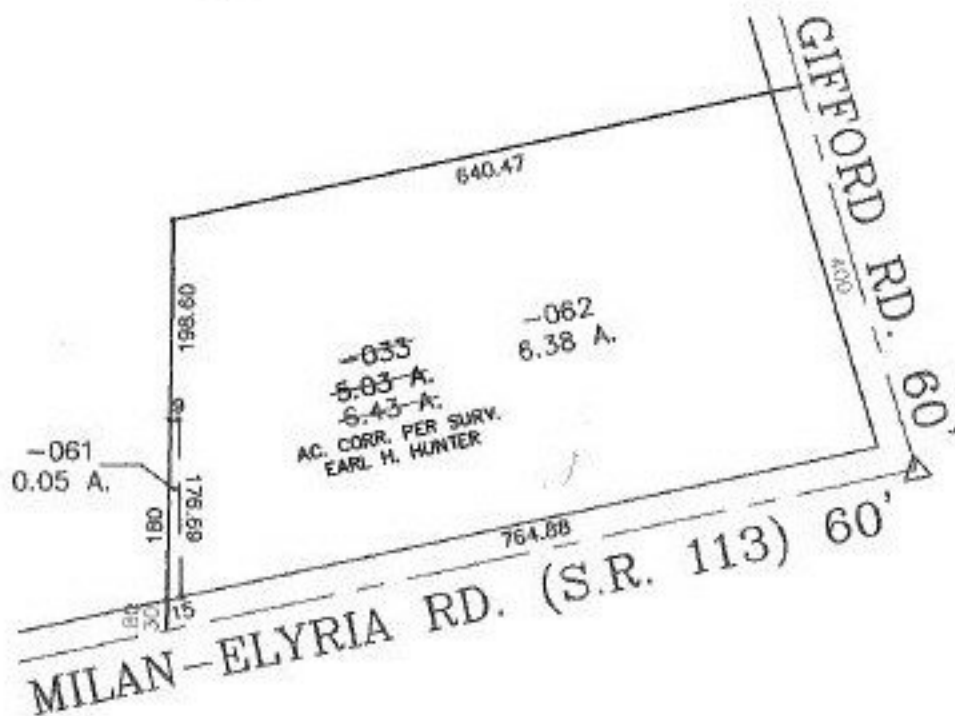

PARENT PARCEL: 08-00-091-000-033

CHILD PARCEL: 08-00-091-000-061 & -062

STARTING POINT: R.R.S., CL. OF GIFFORD RD. & CL. OF MILAN-ELYRIA RD.

NO. 22754

SPLITS/DEEDS PROCESSED
 LORAIN COUNTY TAX MAP DEPARTMENT
 226 MIDDLE AVE. ELYRIA, OHIO

SURVEYED BY: EARL H. HUNTER
 CLOSURE: 0.02 : 10,000
 MAP PAGE(S): 8-C
 APPROVED BY: TJS DATE: 03/04/99
 SCALE: 1" = 200' PRIOR INSTRUMENT: OR 47/690