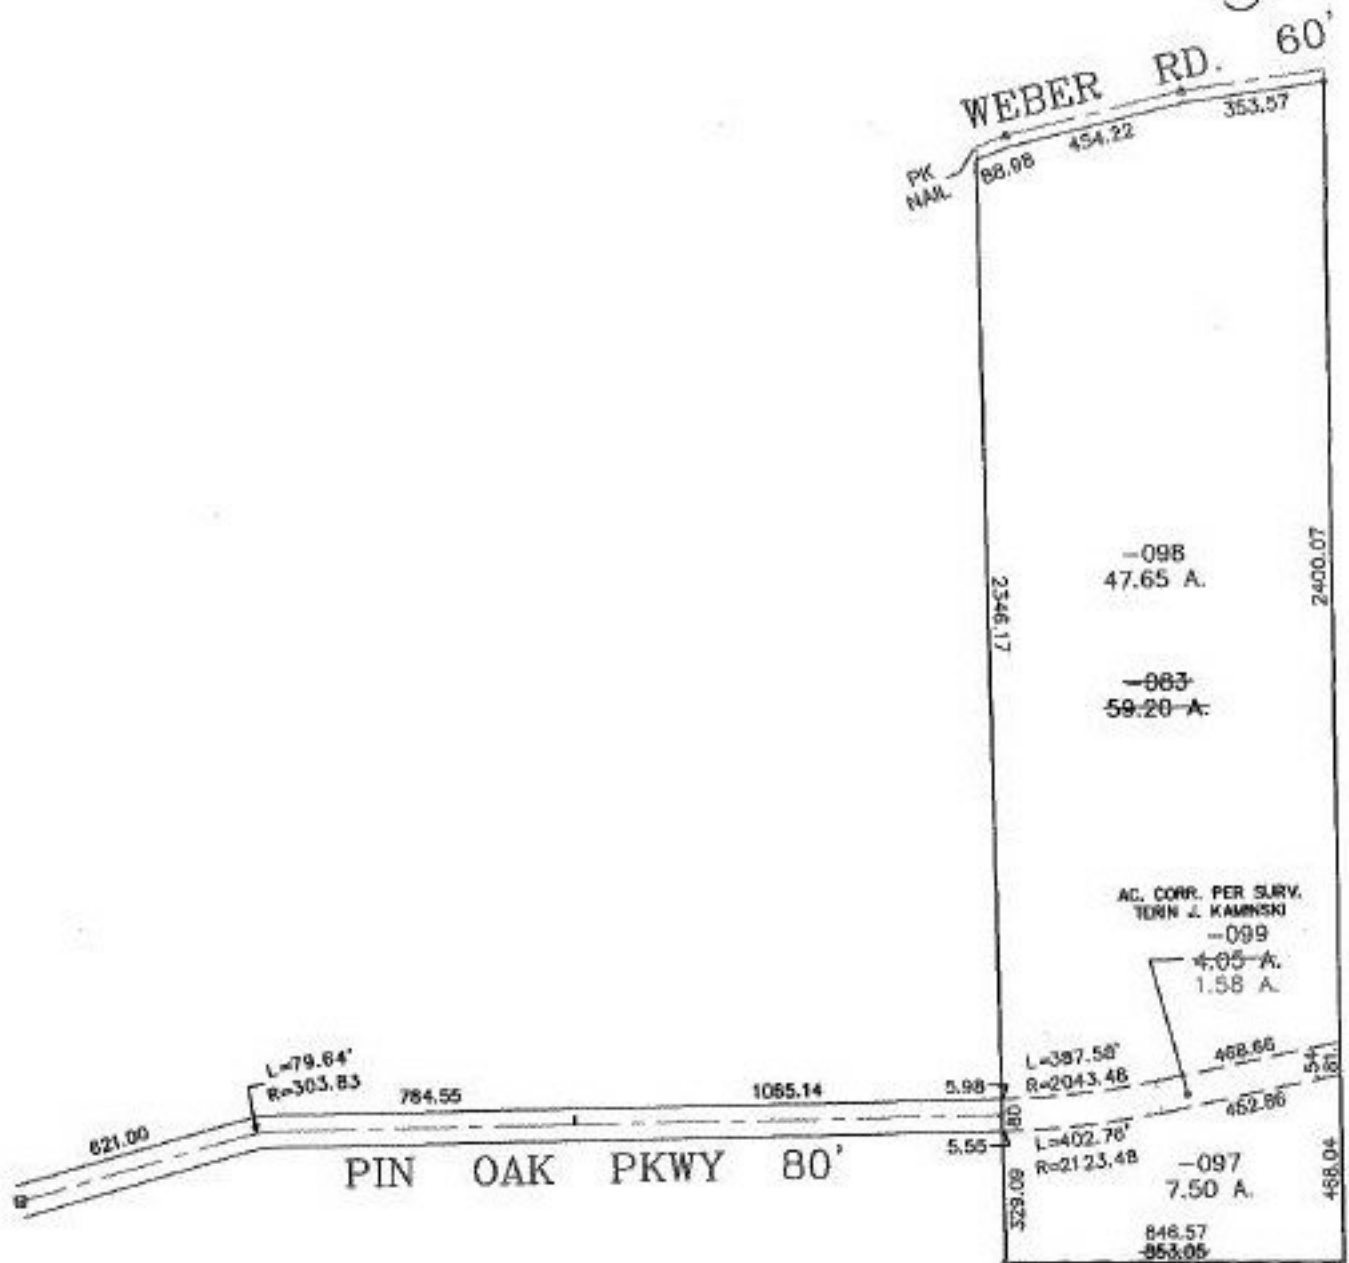

PARENT PARCEL: 04-00-008-104-083

CHILD PARCEL: 04-00-008-104-097 THRU -099

STARTING POINT: MON. BOX, CL OF PIN OAK PKWY. STA. 10+20.00

NO. 22739

SPLITS/DEEDS PROCESSED
 LORAIN COUNTY TAX MAP DEPARTMENT
 228 MIDDLE AVE. ELYRIA, OHIO

SURVEYED BY: TERIN J. KAMINSKI
 CLOSURE: 0.08 : 10.00
 MAP PAGE(S): 4-B
 APPROVED BY: IJS DATE: 02/11/99
 SCALE: 1" = 500' PRIOR INSTRUMENT: DV 768/649