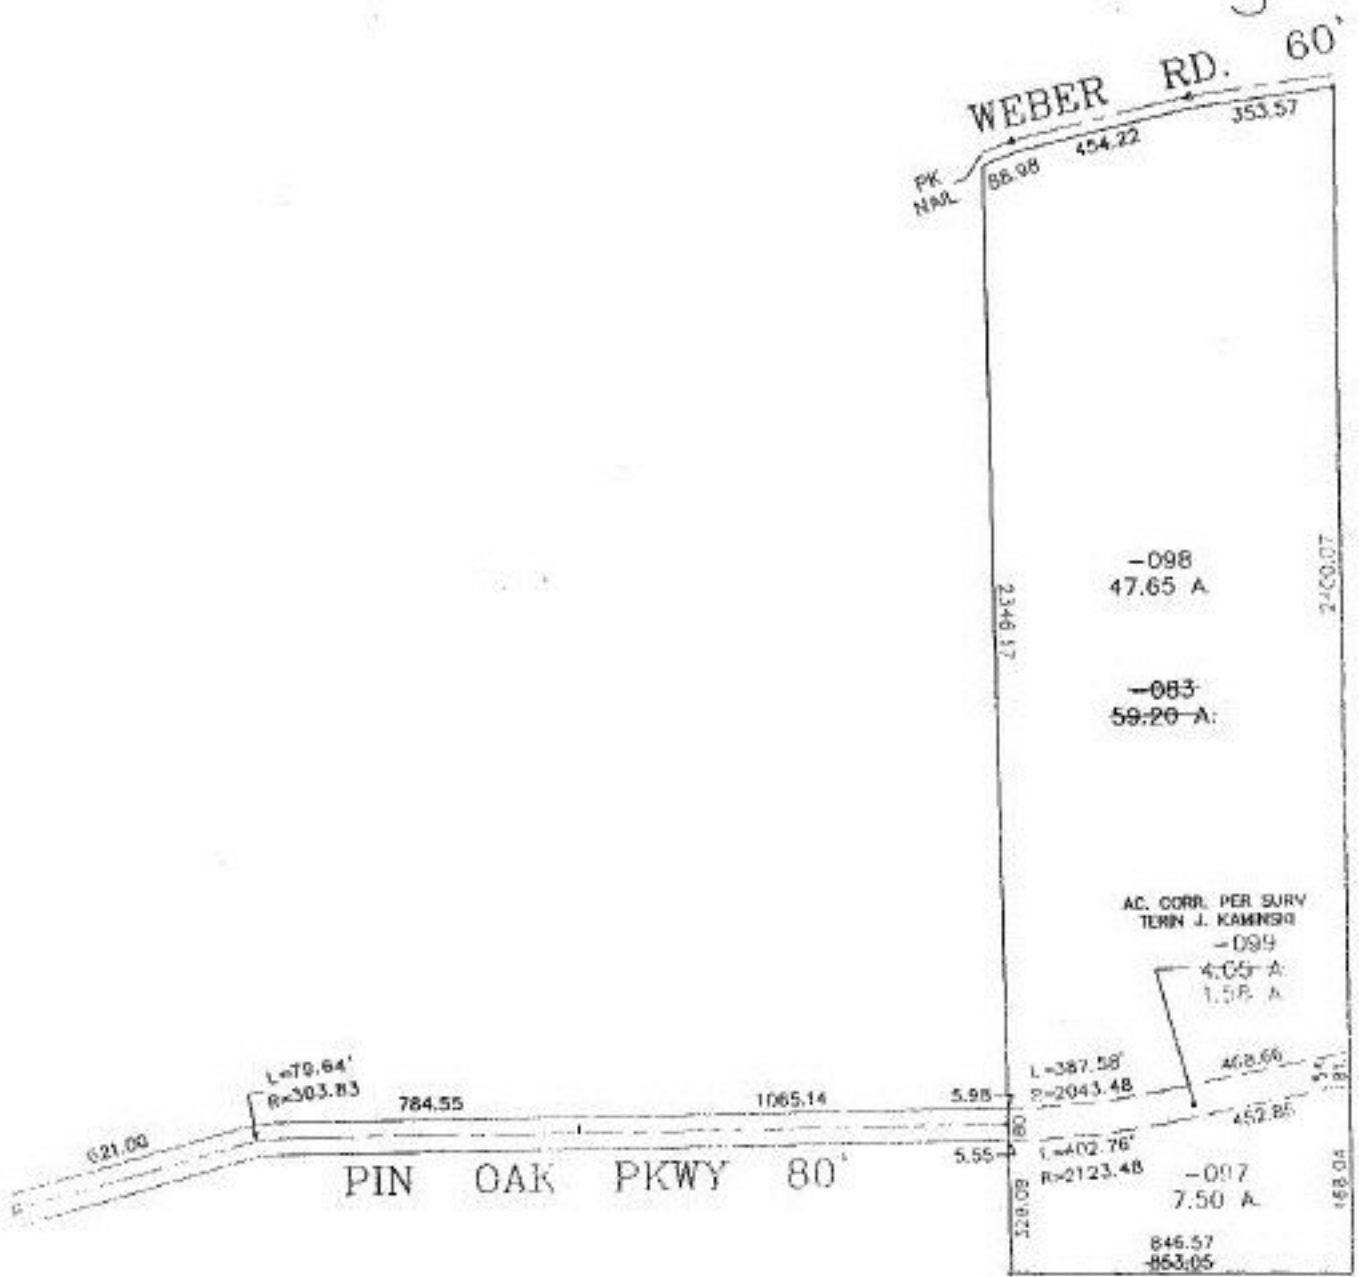

#22739

NO. 22739

PARENT PARCEL: 04-00-008-104-083  
CHILD PARCEL: 04-00-008-104-097 THRU -099  
STARTING POINT: MON. BOX, CL. OF PIN OAK PKWY. STA. 10+20.00

**SPLITS/DEEDS PROCESSED**  
LORAIN COUNTY TAX MAP DEPARTMENT  
226 MIDDLE AVE. ELYRIA, OHIO

SURVEYED BY: TERRIN J. KAMINSKI  
CLOSURE: 0.08 : 10.000  
MAP PAGE(S): 4-8  
APPROVED BY: IJS DATE: 02/11/99  
SCALE: 1" = 500 PRIOR INSTRUMENT: DV 768/649