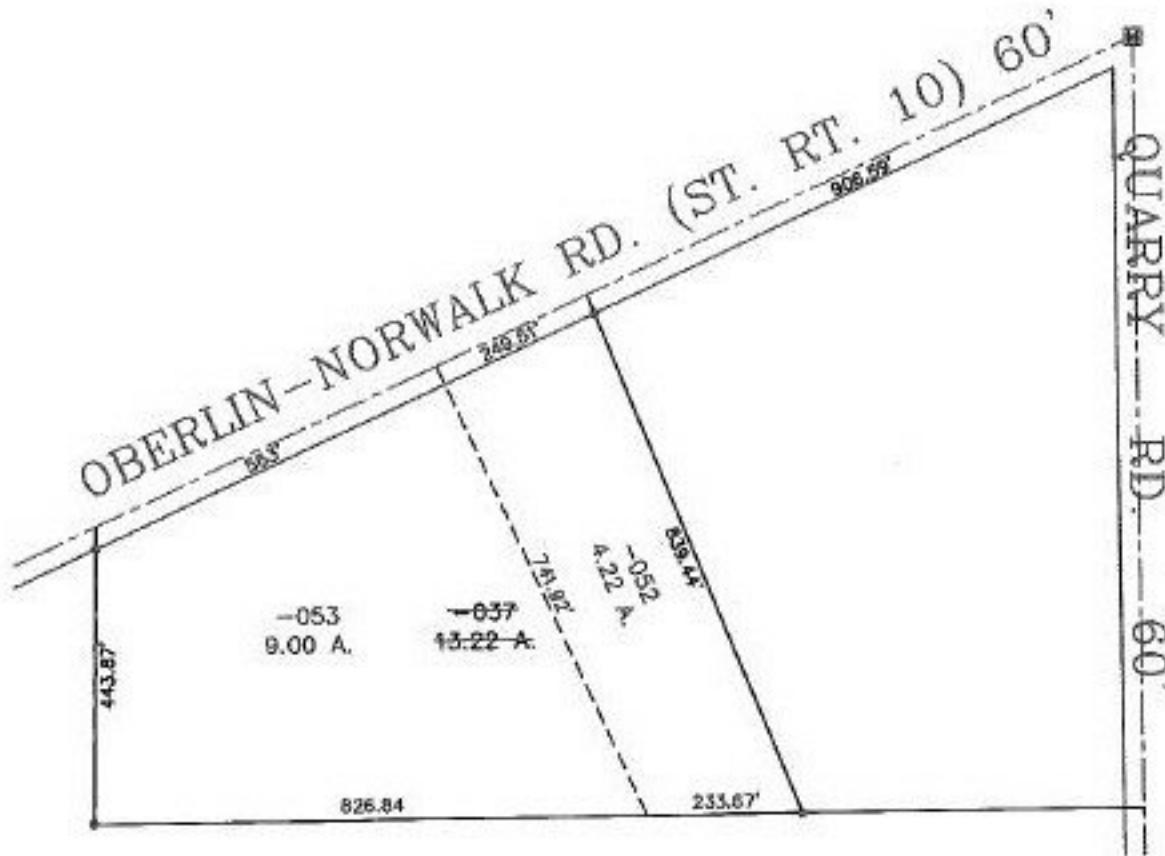

PARENT PARCEL: 09-00-081-000-037

CHILD PARCEL: 09-00-081-000-052, & -053

STARTING POINT: MON. BOX, CL. OF OBERLIN-NORWALK RD. & CL. OF QUARRY RD.

NO. 22711

SPLITS/DEEDS PROCESSED
 LORAIN COUNTY TAX MAP DEPARTMENT
 226 MIDDLE AVE. ELYRIA, OHIO

SURVEYED BY: THOMAS M. SNEZEK
 CLOSURE: 0.04 : 10,000
 MAP PAGE(S): 9-E
 APPROVED BY: I. SPILLMAN DATE: 12/02/98
 SCALE: 1" = 300' PRIOR INSTRUMENT: OR 656/275

Handwritten signature/initials