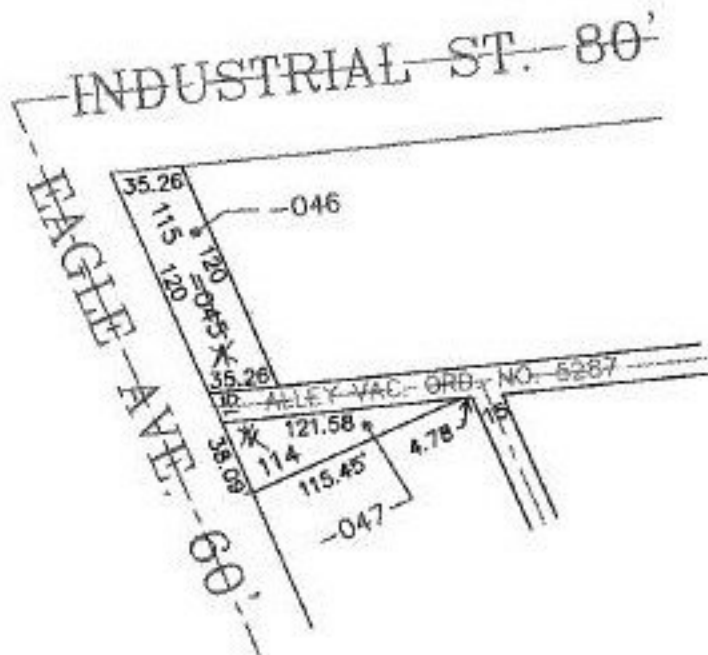

PARENT PARCEL: 03-00-097-116-045

CHILD PARCEL: 03-00-097-116-046 & -047

STARTING POINT: PARCEL #1: KNOWN AS S\L 115, PARCEL #2: KNOWN AS S\L 114

NO. 22704-U

UNCOMBINATION

PARCEL #'S

~~03-00-097-116-045~~
~~173.09 X 115.45 IRR.~~

03-00-097-116-046
35.26 X 120

03-00-097-116-047
38.09 X 121.57 TRI.

TJS
A-30-99

SPLITS/DEEDS PROCESSED

LORAIN COUNTY TAX MAP DEPARTMENT
226 MIDDLE AVE. ELYRIA, OHIO

SURVEYED BY: NONE

CLOSURE: CAN'T RUN

MAP PAGE(S): 03-00-097-A

APPROVED BY: TJS DATE: 11/06/98

SCALE: 1" = 100' PRIOR INSTRUMENT: OR 744/765