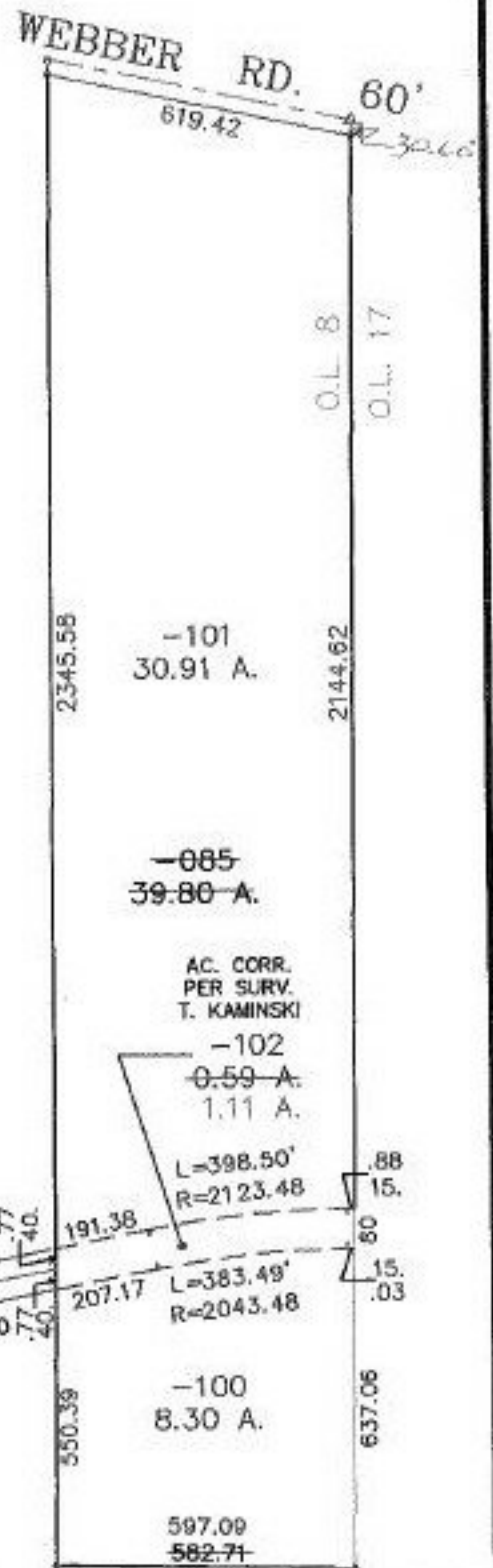

PARENT PARCEL: 04-00-008-104-085

CHILD PARCEL: 04-00-008-104-100 THRU -102

STARTING POINT: MON. BOX, CL OF PIN OAK PKWY. AT STA. 10+20.00

NO. 22695

☒	MON. BOX
△	R.R.S.
•	I.P.

**SPLITS/DEEDS PROCESSED**  
 LORAIN COUNTY TAX MAP DEPARTMENT  
 226 MIDDLE AVE. ELYRIA, OHIO

SURVEYED BY: TERIN J. KAMINSKI  
 CLOSURE: 0.07 : 10,000  
 MAP PAGE(S): 4-B  
 APPROVED BY: TJS DATE: 01/05/99  
 SCALE: 1" = 400 PRIOR INSTRUMENT: DV 1282/160

*Handwritten initials*