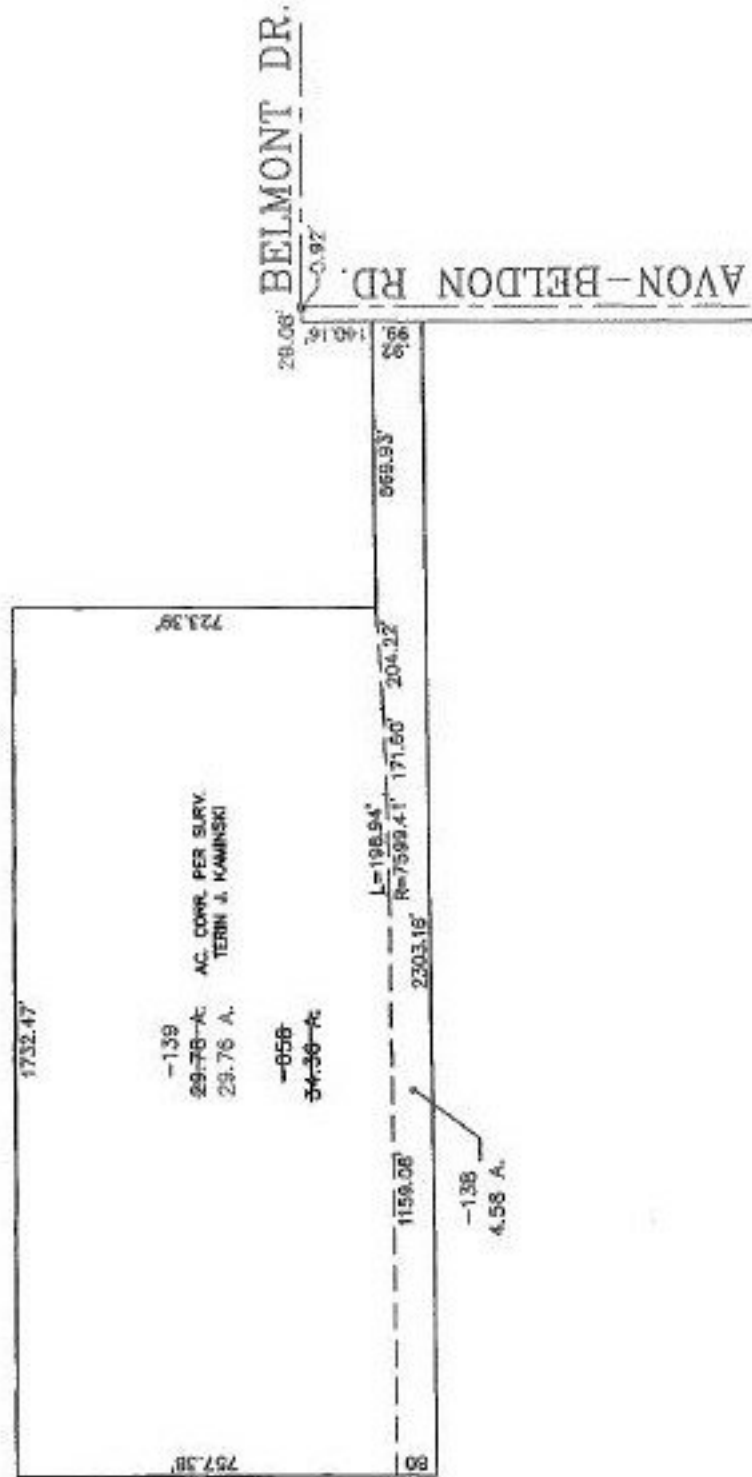

PARENT PARCEL: 04-00-017-102-058

CHILD PARCEL: 04-00-017-102-138, & -139

STARTING POINT: CL OF AVON BELDON RD. & CL OF BELMONT DR.

NO. 22694

**SPLITS/DEEDS PROCESSED**  
**LORAIN COUNTY TAX MAP DEPARTMENT**  
 226 MIDDLE AVE. ELYRIA, OHIO

SURVEYED BY: TERIN J. KAMINSKI  
 CLOSURE: 0.03 : 10.000  
 MAP PAGE(S): 04-00-017-F & F  
 APPROVED BY: IJS DATE: 11/05/98  
 SCALE: 1" = 400 PRIOR INSTRUMENT: OR 98/679