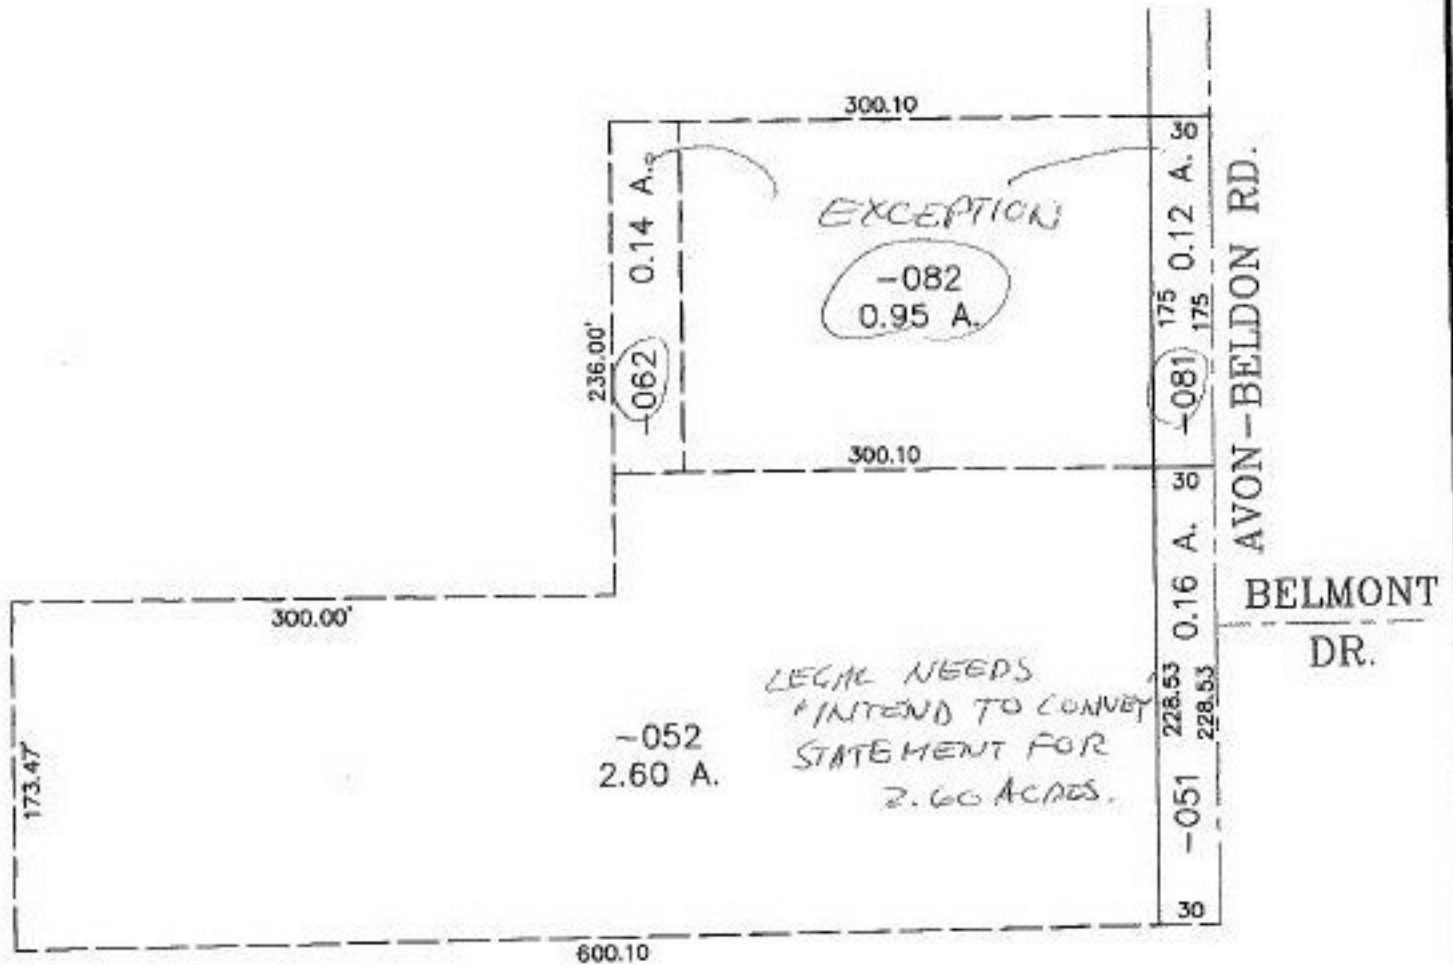

PARENT PARCEL: 04-00-017-102-051, -052, -062, -081, & -082

CHILD PARCEL: NONE

STARTING POINT: XXXXXX

NO. 22687-D

2 OF 2

**SPLITS/DEEDS PROCESSED**

LORAIN COUNTY TAX MAP DEPARTMENT  
226 MIDDLE AVE. ELYRIA, OHIO

SURVEYED BY: RICHARD D. KELLER

CLOSURE: 0.15 : 10.000

MAP PAGE(S): 04-00-017-F

APPROVED BY: TJS DATE: 10/27/98

SCALE: 1" = 100' PRIOR INSTRUMENT: OR 1248/396